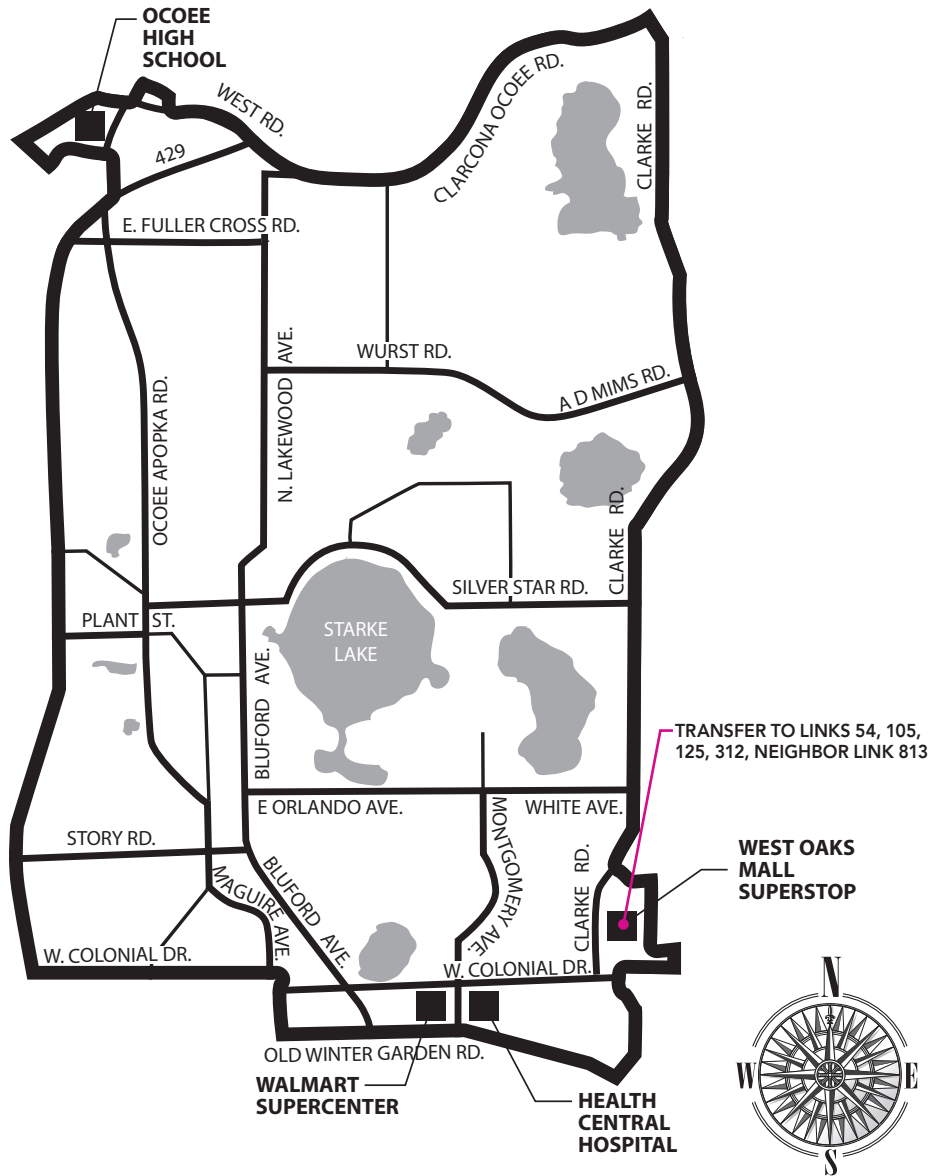

Monday - Friday

Saturday

CONNECTION AT WEST OAKS MALL

NEIGHBORLINK ARRIVES	NEIGHBORLINK DEPARTS
5:20	5:30
6:20	6:30
7:20	7:30
8:20	8:30
9:20	9:30
10:20	10:30
11:20	11:30
12:20	12:30
1:25	1:35
2:25	2:35
3:25	3:35
4:25	4:35
5:25	5:35
6:25	6:35
7:25	7:35

NEIGHBORLINK ARRIVES	NEIGHBORLINK DEPARTS
5:20	5:30
6:20	6:30
7:20	7:30
8:20	8:30
9:20	9:30
10:20	10:30
11:20	11:30
12:20	12:30
1:20	1:30
2:20	2:30
3:20	3:30
4:20	4:30
5:20	5:30
6:20	6:30
7:20	7:30

P.M. Times are shown in bold.
Scheduled pick ups/drop offs between :30 & :20 every hour.

Call 407-244-0808 to request a ride on the NeighborLink or download the NeighborLink App.