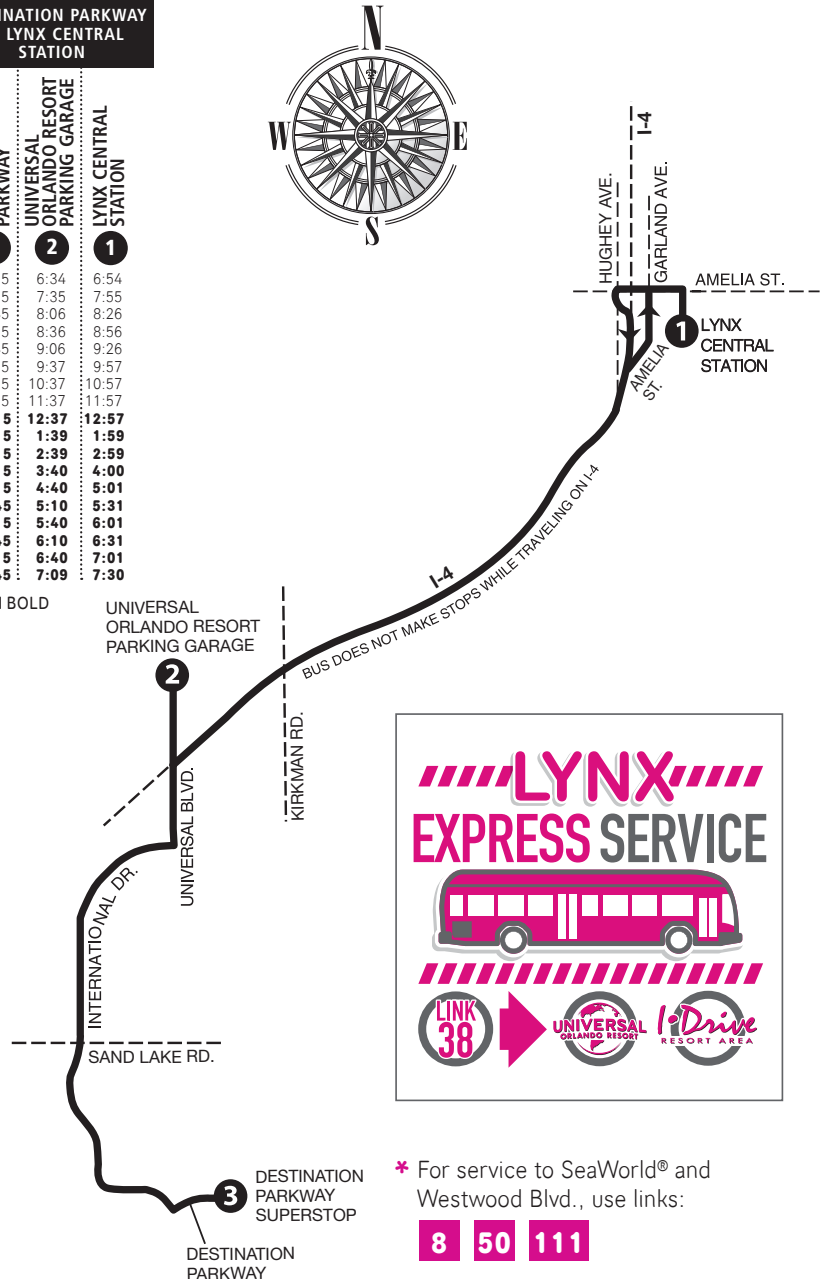

DESTINATION PARKWAY	UNIVERSAL ORLANDO RESORT PARKING GARAGE	LYNX CENTRAL STATION
3	2	1
6:15	6:34	6:54
7:15	7:35	7:55
7:45	8:06	8:26
8:15	8:36	8:56
8:45	9:06	9:26
9:15	9:37	9:57
10:15	10:37	10:57
11:15	11:37	11:57
12:15	12:37	12:57
1:15	1:39	1:59
2:15	2:39	2:59
3:15	3:40	4:00
4:15	4:40	5:01
4:45	5:10	5:31
5:15	5:40	6:01
5:45	6:10	6:31
6:15	6:40	7:01
6:45	7:09	7:30

P.M. TIMES ARE SHOWN IN BOLD

P.M. TIMES ARE SHOWN IN BOLD

Sunday & Holiday

LYNX CENTRAL STATION TO DESTINATION PARKWAY

DESTINATION PARKWAY TO LYNX CENTRAL STATION

LYNX CENTRAL STATION	UNIVERSAL ORLANDO RESORT PARKING GARAGE	DESTINATION PARKWAY
1	2	3
6:15	6:34	6:53
6:45	7:04	7:23
7:15	7:34	7:53
7:45	8:04	8:23
8:15	8:35	8:55
8:45	8:55	9:15
9:15	9:35	9:56
10:15	10:35	10:56
11:15	11:35	11:56
12:15	12:36	12:57
1:15	1:36	1:58
2:15	2:36	2:59
3:15	3:36	3:59
4:15	4:36	5:00
4:45	5:06	5:30
5:15	5:36	6:00
5:45	6:06	6:30

DESTINATION PARKWAY	UNIVERSAL ORLANDO RESORT PARKING GARAGE	LYNX CENTRAL STATION
3	2	1
6:15	6:34	6:53
7:15	7:34	7:53
7:45	8:04	8:23
8:15	8:35	8:55
8:45	9:05	9:25
9:15	9:36	9:56
10:15	10:36	10:56
11:15	11:36	11:56
12:15	12:36	12:56
1:15	1:37	1:57
2:15	2:38	2:58
3:15	3:38	3:58
4:15	4:39	5:00
4:45	5:09	5:30
5:15	5:39	6:00
5:45	6:09	6:30
6:15	6:39	7:00
6:45	7:08	7:29

P.M. TIMES ARE SHOWN IN BOLD

Numbers on map correspond to numbers on schedules.

Additional stops are located approximately every two blocks along each Link.

PUBLIC HEARING: MONDAY JUNE 28 WORKSHOP: 4:00-5:00 P.M. HEARING: 5:00-6:00 P.M.