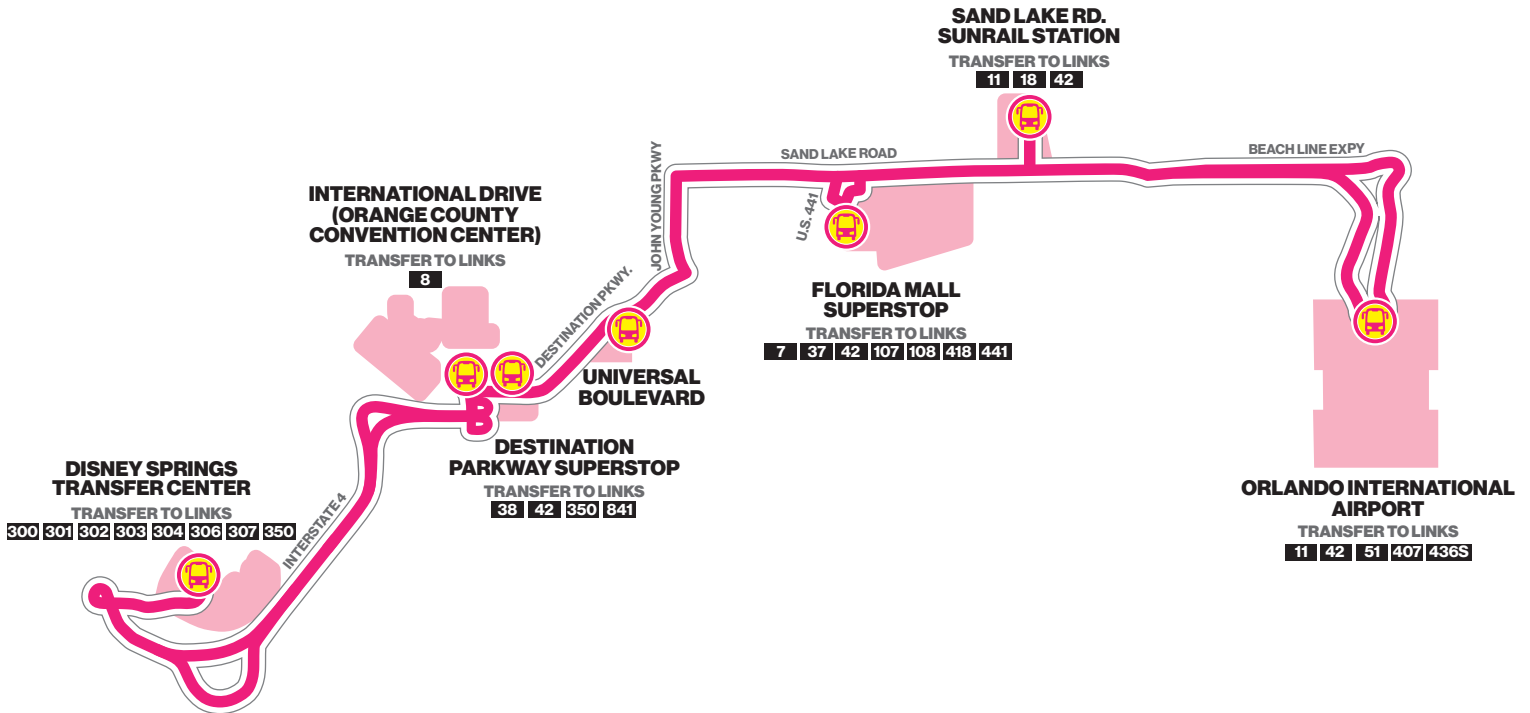

Universal Boulevard @
Destination Parkway
Florida Mall SuperStop
Sand Lake Rd. SunRail Station
Orlando International Airport

Route will operate between Disney Springs Transfer Center and Orlando International Airport with stops at Destination Parkway SuperStop, International Drive @ Destination Parkway (Orange County Convention Center), Universal Boulevard @ Destination Parkway, Florida Mall SuperStop and the Sand Lake Rd. SunRail Station. Will operate every 30 minutes daily 5:00 a.m.-11:00 p.m.

LINK 311 WILL ONLY SERVE THE FOLLOWING STOPS:

- ORLANDO INTERNATIONAL AIRPORT (TERMINAL A)
- SAND LAKE RD. SUNRAIL STATION
- FLORIDA MALL SUPERSTOP
- UNIVERSAL BOULEVARD @ DESTINATION PARKWAY
- INTERNATIONAL DRIVE @ DESTINATION PARKWAY
(ORANGE COUNTY CONVENTION CENTER)
- DESTINATION PARKWAY SUPERSTOP
- DISNEY SPRINGS TRANSFER CENTER

P.M. TIMES ARE SHOWN IN BOLD

ORLANDO INTERNATIONAL AIRPORT TO DISNEY SPRINGS TRANSFER CENTER

ORLANDO INTERNATIONAL AIRPORT	SAND LAKE SUNRAIL	FLORIDA MALL SUPERSTOP	DESTINATION PARKWAY SUPERSTOP	DISNEY SPRINGS TRANSFER CENTER
5:15	5:26	5:37	5:52	6:09
5:45	5:56	6:07	6:22	6:39
6:10	6:21	6:32	6:47	7:04
6:40	6:51	7:02	7:17	7:34
7:10	7:21	7:32	7:47	8:04
7:35	7:46	7:57	8:12	8:29
8:05	8:17	8:28	8:43	9:00
8:35	8:47	8:58	9:13	9