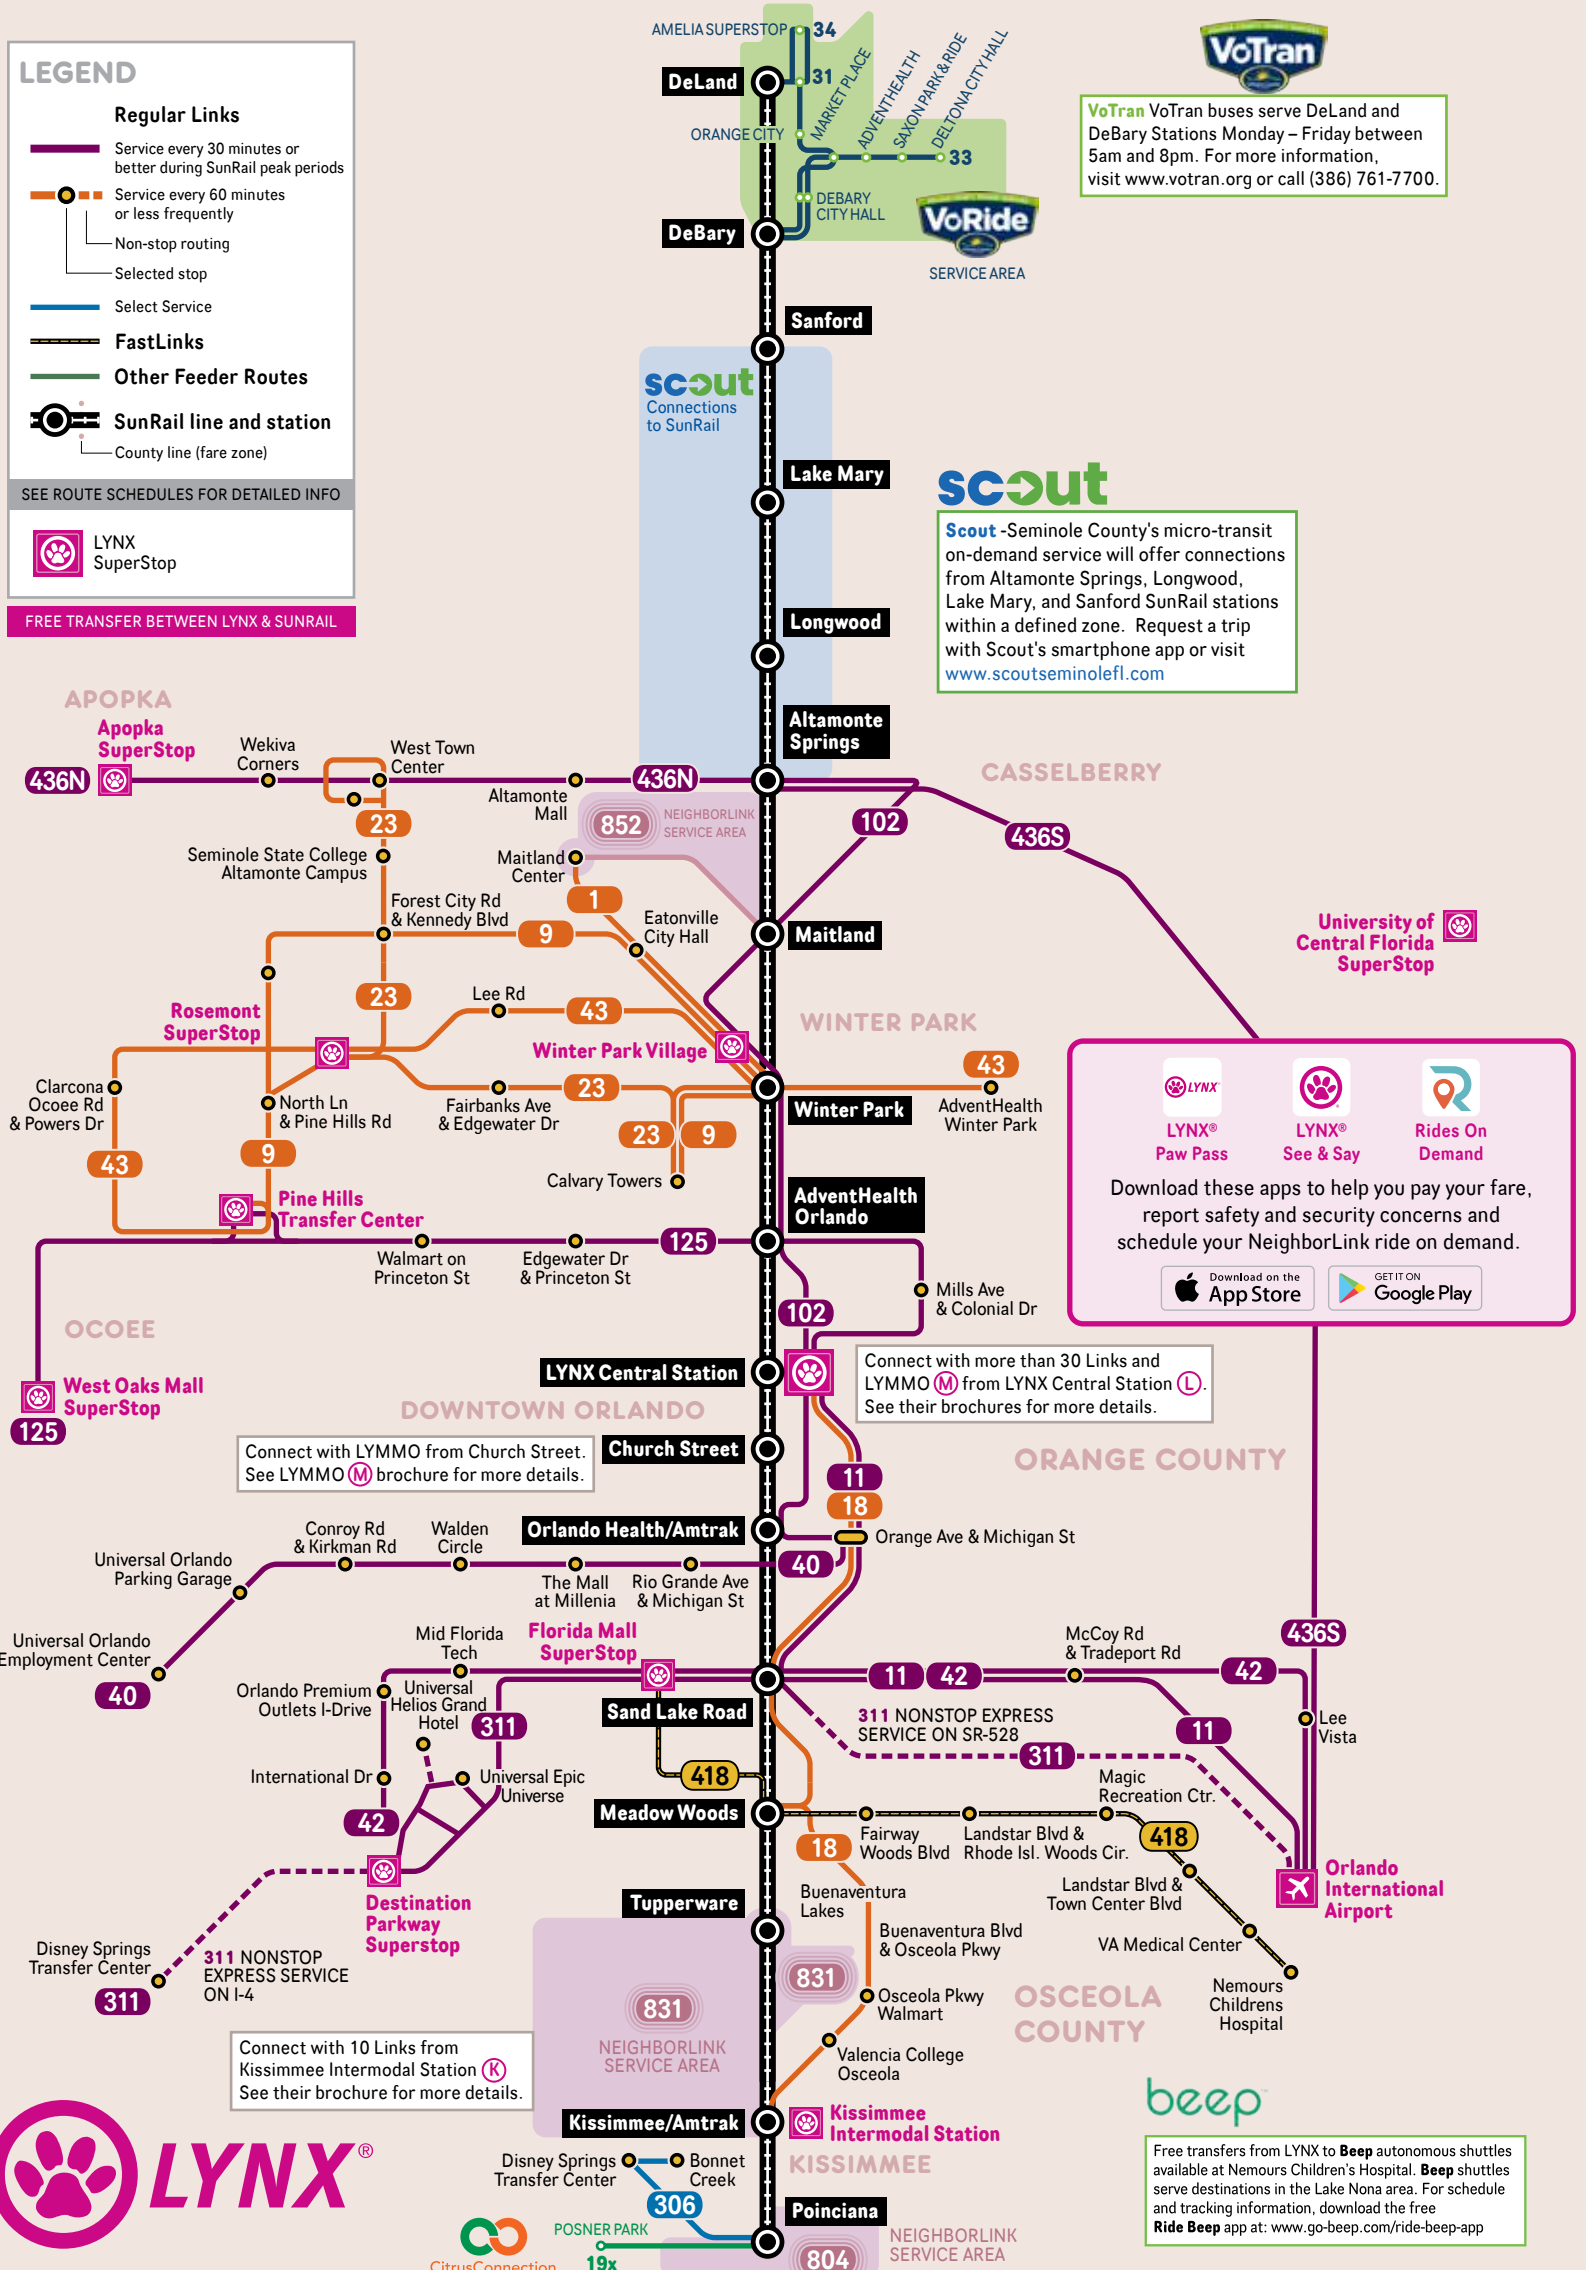

CONNECTING SERVICE TO SUNRAIL STATIONS:

- DeLand
 - DeBary
 - Sanford
 - Lake Mary
 - Longwood
 - Altamonte Springs
 - Maitland
 - Winter Park
 - AdventHealth Orlando
- LYNX Central Station
 - Church Street
 - Orlando Health/Amtrak
 - Sand Lake Road
 - Meadow Woods
 - Tupperware
 - Kissimmee Intermodal
 - Poinciana

Effective: JANUARY 2026

Other accessible formats available upon request

SUNRAIL CONNECTIONS

Schematic Map
Not to Scale

SUNRAIL CONNECTIONS

To plan your trip or view full bus schedule visit golynx.com

EFFECTIVE JANUARY 2026 - ALL BUS SERVICE FREQUENCIES ARE APPROXIMATE AND SUBJECT TO CHANGE

* SunRail peak service is generally 5:30 am – 8:30 am and 4:00 – 7:00 pm weekdays; however, times vary based on SunRail station location and direction of travel. Please check schedule information at www.SunRail.com prior to travel.

LYNX BUS SERVICE BROCHURES

- | | |
|--|--|
| A Apopka SuperStop | L LYNX Central Station |
| B Colonial Plaza SuperStop | M LYMMO |
| C Colonial Dr East/West | N Orlando International Airport |
| D Colonial Dr West/West Oaks Mall | O Poinciana Walmart Center |
| E Destination Parkway | P Rosemont SuperStop |
| F Dixie Belle Dr & Gatlin Ave | R SunRail Connections |
| G Pine Hills Transfer Center | S UCF Area |
| H Altamonte Springs SunRail | T Disney Area |
| I Florida Mall SuperStop | U Washington Shores SuperStop |
| K Kissimmee Intermodal Station | V Winter Park Village Area |