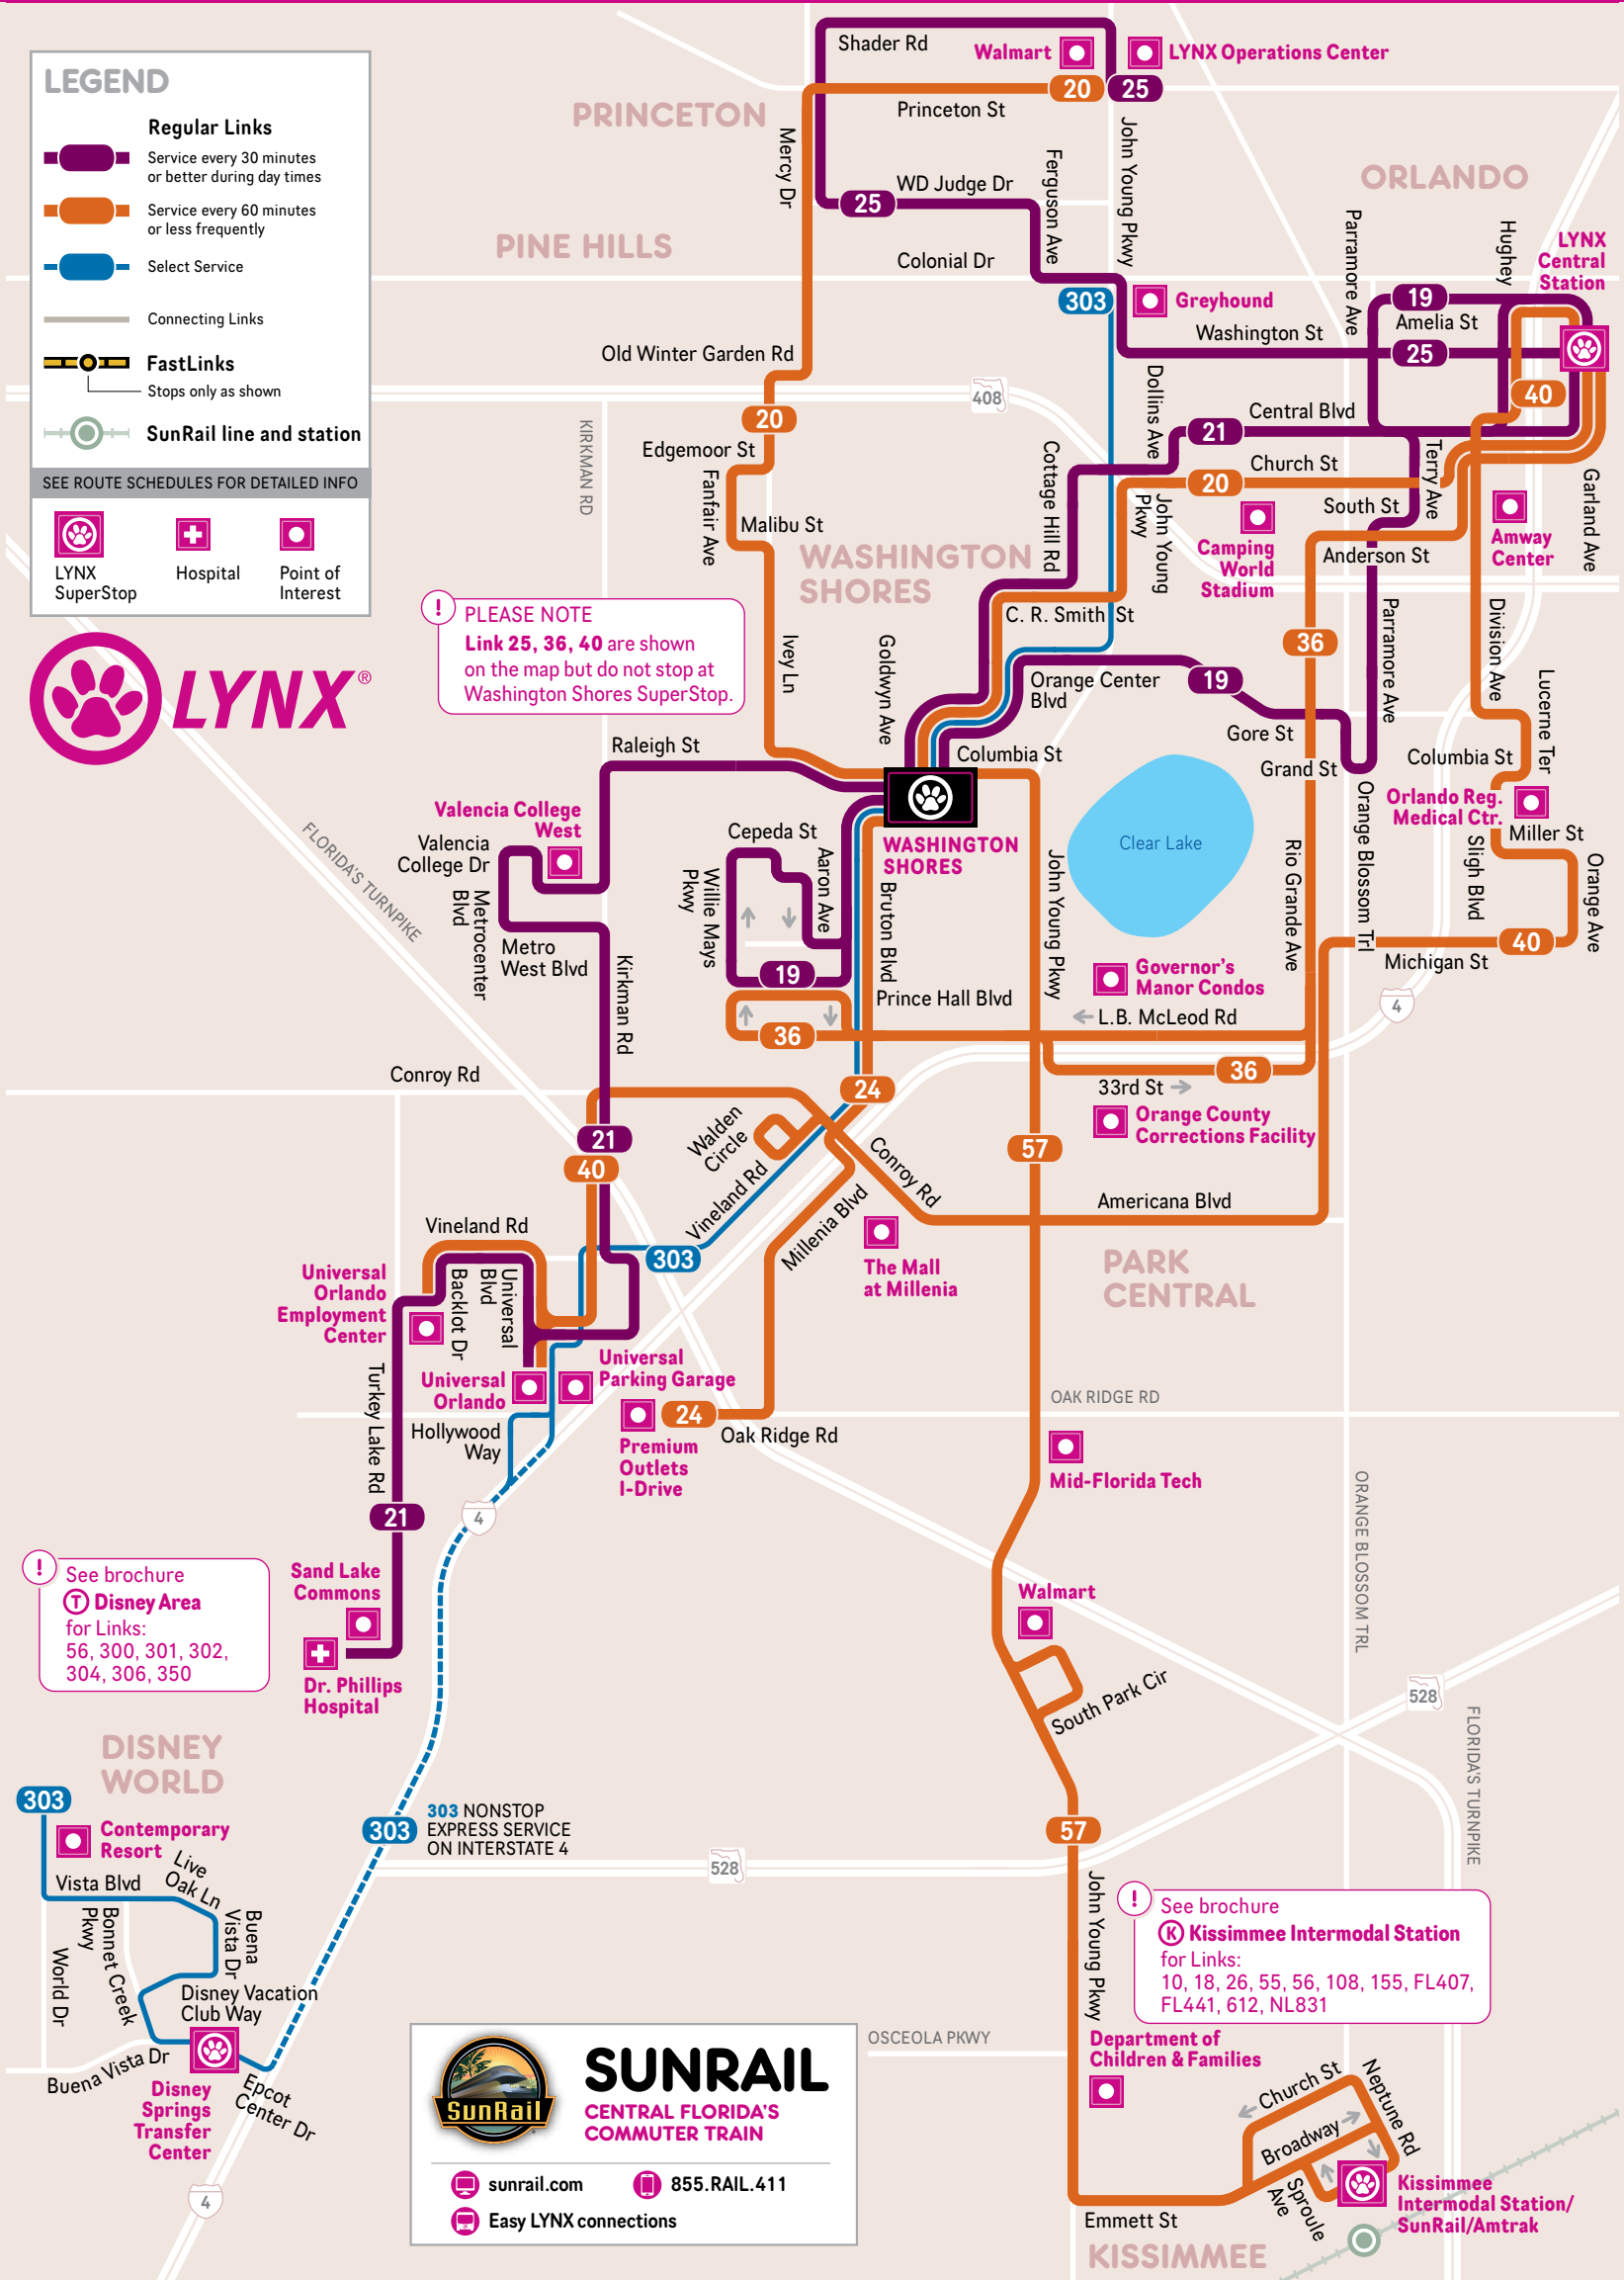

ONE RIDE	ALL-DAY	LYMMO
$2.00	$4.50	is currently Fare Free.
Regular	Regular	Please see individual Link schedules for more information.
$1.00	$2.25	EXACT FARE REQUIRED. No change given.
with LYNX discount fare ID	with LYNX discount fare ID	

Ready to roll? Look inside for more info...

LYNX is the public transit provider for Orange, Osceola and Seminole counties. Additional connectivity with Lake and Polk counties.

CONTACT US for information on fares, bus stops, schedules and trip planning:

407-841-5969 phone

golynx.com web

THANK YOU FOR RIDING LYNX!

BROCHURE

WASHINGTON SHORES SUPERSTOP

Links 19, 20, 21, 24, 25, 36, 40, 57, 303

DIRECT SERVICE TO:

- Amway Center
- Citrus Bowl
- Downtown Disney
- Downtown Orlando
- Kissimmee
- Orlando Regional Medical Center
- Universal Orlando
- Valencia College West Campus

Effective: AUGUST 2023

Other accessible formats available upon request

WASHINGTON SHORES SUPERSTOP

Schematic Map Not to Scale

LEGEND

- **Regular Links**
  - Service every 30 minutes or better during day times
  - Service every 60 minutes or less frequently
  - Select Service
- Connecting Links
- **FastLinks**
  - Stops only as shown
- **SunRail line and station**

SEE ROUTE SCHEDULES FOR DETAILED INFO

- LYNX SuperStop
- Hospital
- Point of Interest

PLEASE NOTE
Link 25, 36, 40 are shown on the map but do not stop at Washington Shores SuperStop.

See brochure for Links: 56, 300, 301, 302, 304, 306, 350

SUNRAIL
CENTRAL FLORIDA'S COMMUTER TRAIN

sunrail.com 855.RAIL.411

Easy LYNX connections

CAN'T FIND YOUR LINK?

LYNX has 21 brochures, listed below, to help you find your bus. Each one shows the Links serving a certain area, like Fern Park, or a particular service, like LYMMO. You can also use the table to the right, which shows each Link and the brochure it appears on. Note that some Links are shown on more than one brochure.

LYNX BUS SERVICE BROCHURES

- (A) Apopka SuperStop
- (B) Colonial Plaza SuperStop
- (C) Colonial Dr East/West
- (D) Colonial Dr West/West Oaks Mall
- (E) Destination Parkway
- (F) Dixie Belle Dr & Gatlin Ave
- (G) FastLink Services
- (H) Fern Park SuperStop
- (I) Florida Mall SuperStop
- (K) Kissimmee Intermodal Station
- (L) LYNX Central Station
- (M) LYMMO
- (N) Orlando International Airport
- (O) Poinciana Walmart Center
- (P) Rosemont SuperStop
- (Q) Sanford Seminole Centre
- (R) SunRail Connections
- (S) UCF Area
- (T) Disney Area
- (U) Washington Shores SuperStop
- (V) Winter Park Village Area

QUESTIONS?

- Visit us online golynx.com
- Give us a call 407.841.LYNX

- Like us on Facebook facebook.com/golynx
- Follow us on Twitter [@lynxbusorlando](https://twitter.com/lynxbusorlando)

Link	Brochure	Link	Brochure	Link	Brochure	Link	Brochure
1	R V	40	L R U	301	T	FastLink	
3	F L	42	E I N R	302	P T	407	G K N
6	B F	44	A	303	T U	418	G I R
7	I L	45	Q R	304	T	441	G I R L
8	E L	46E	Q R	306	O R T	LYMMO	
9	P R V	46W	Q R	350	E L T	L M	Orange Line
10	K	48	C L	405	A	L M	Lime Line
11	L N R	49	C L	416	O	M	Grapefruit Line
13	B L S	51	B L N	426	O	NeighborLink	
15	L S	54	D L	434	R S	601	O
18	K L R	55	K	436N	A H R	603	O
19	L U	56	K T	436S	F H N	604	O R
20	L U	57	K U	443	P R V	621	S
21	L U	102	H L R V	612	K	641	E
23	P R V	103	H Q	851	A H R V	811	D
24	U	104	B C L S	812	C D	813	D
25	L U	105	C D L	822	S	831	K R
26	K O	106	A L P	851	Q R		
28	C L	107	I L				
29	C L	108	I K				
34	Q R	111	E I N R				
36	L U	125	D L R				
37	I	155	K R				
38	E L	300	L T