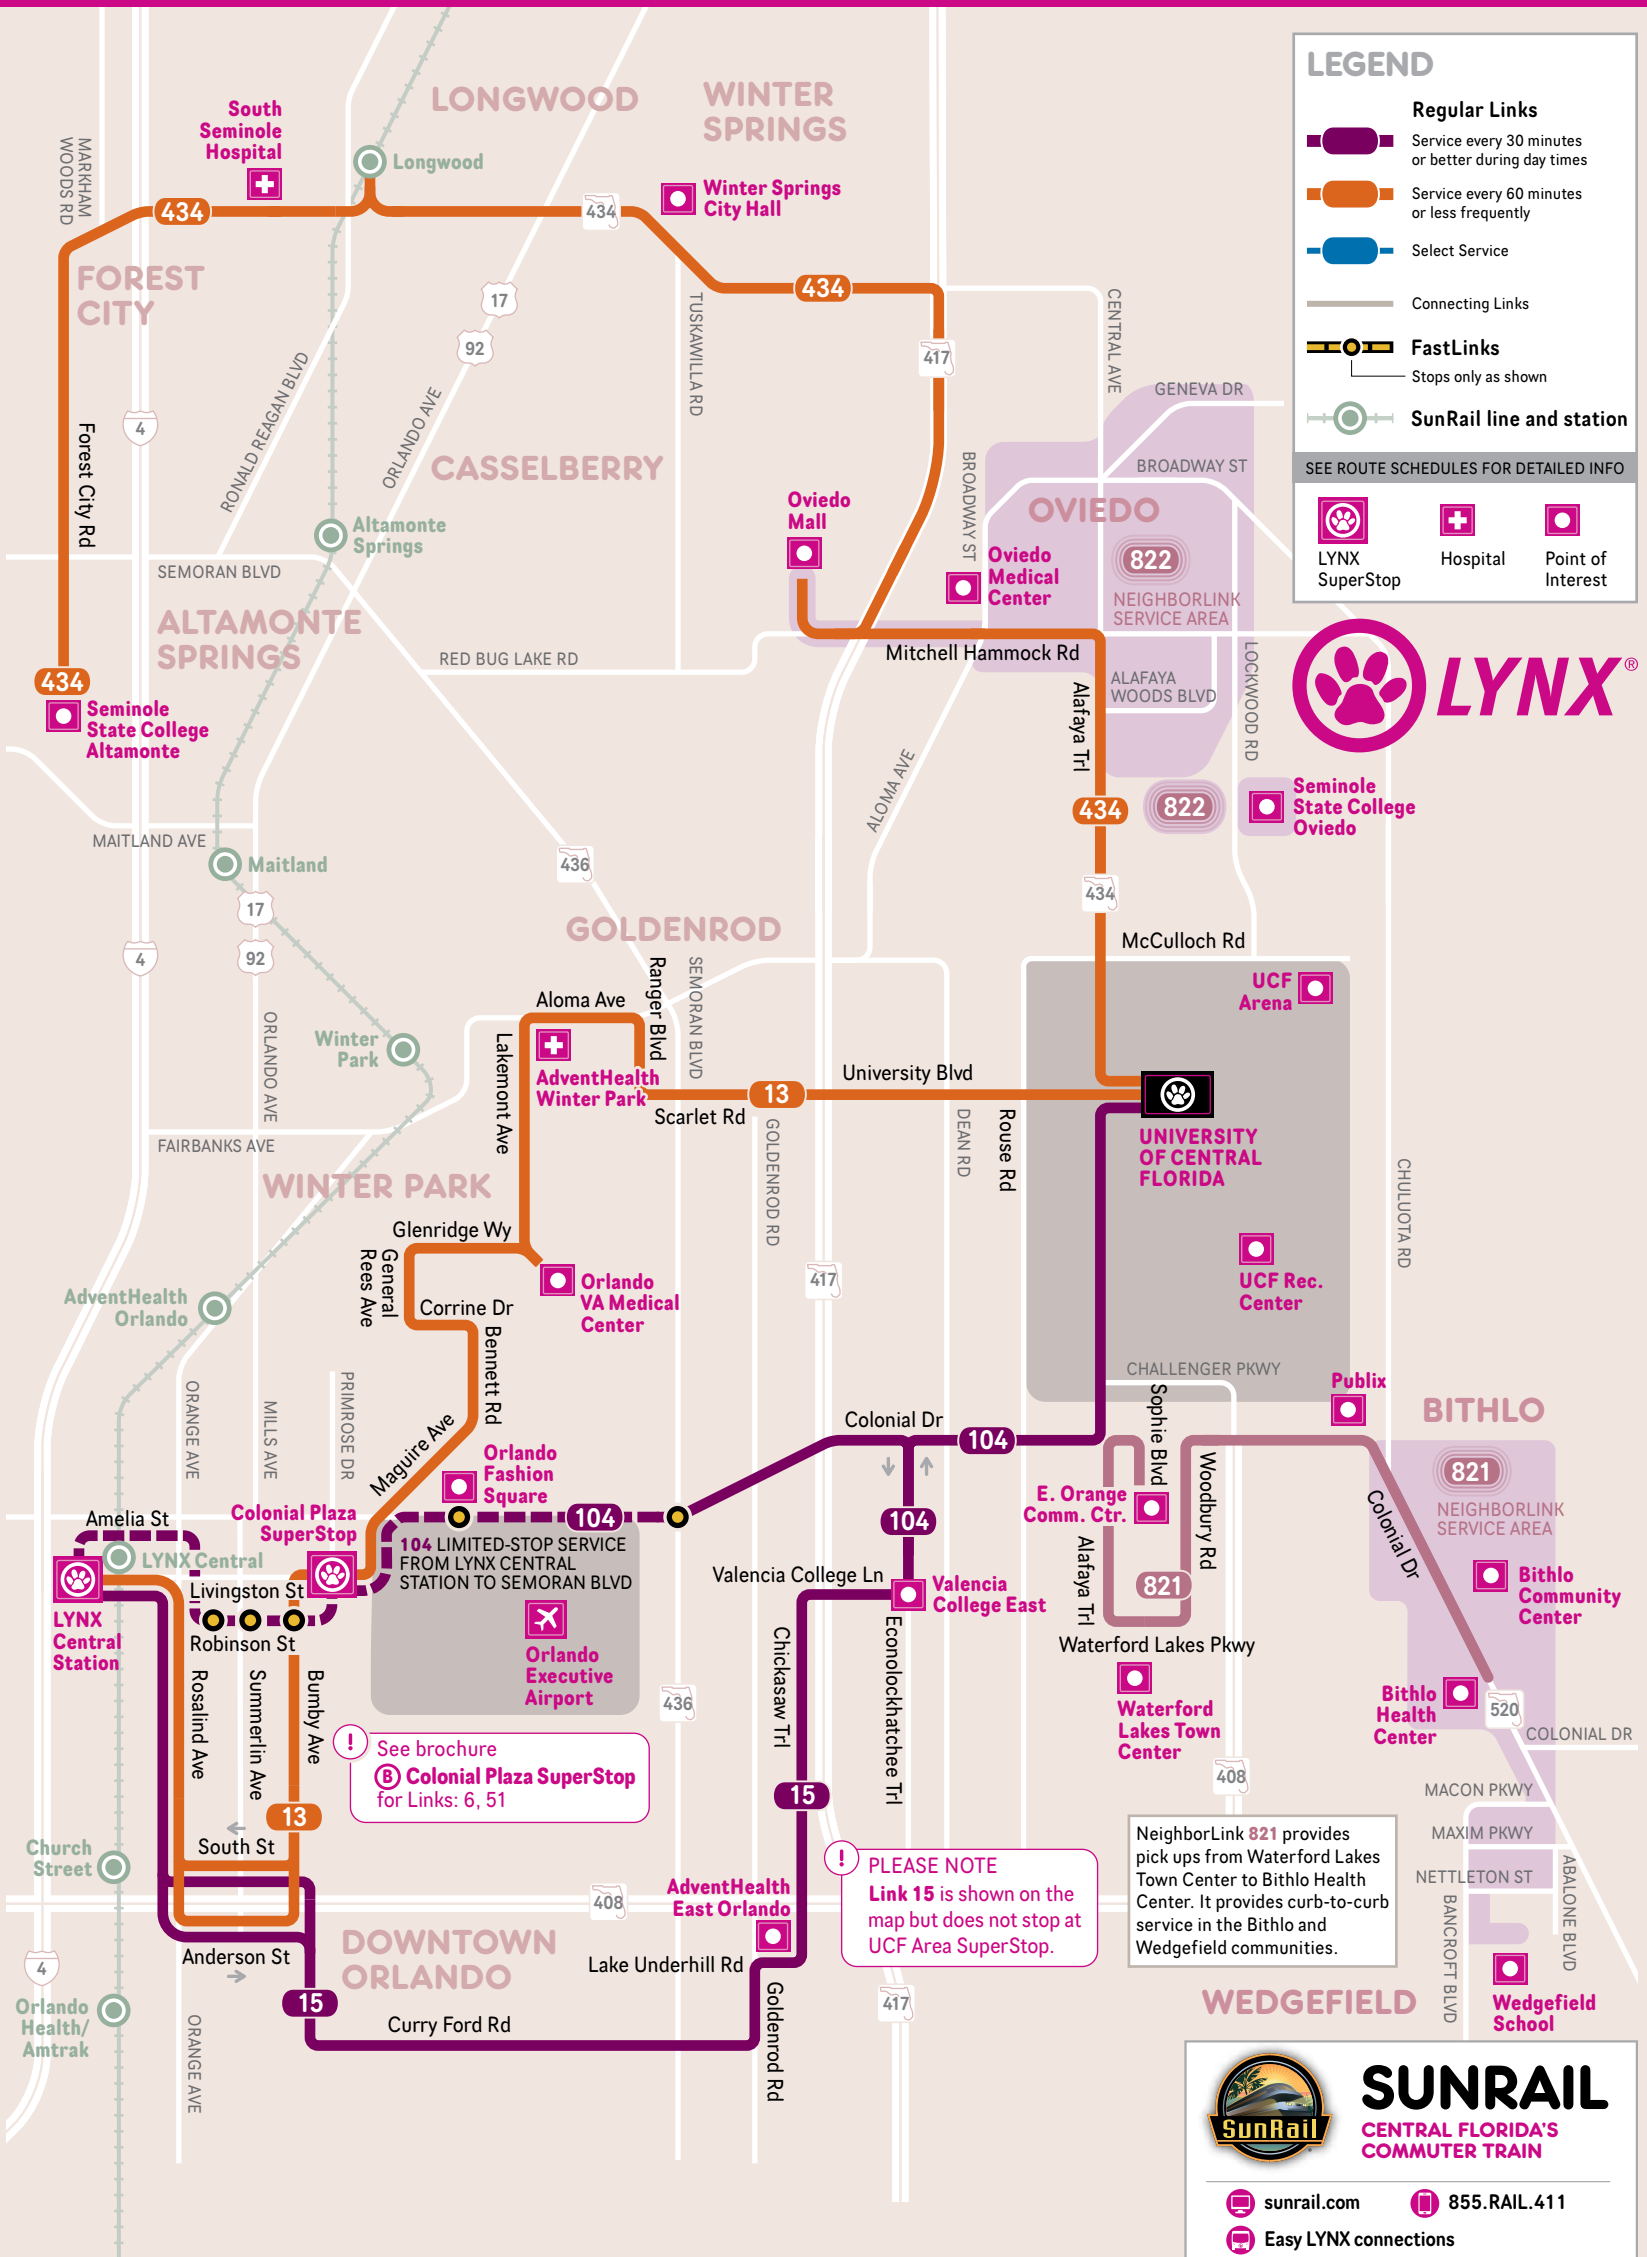

UCF AREA

Schematic Map
Not to Scale