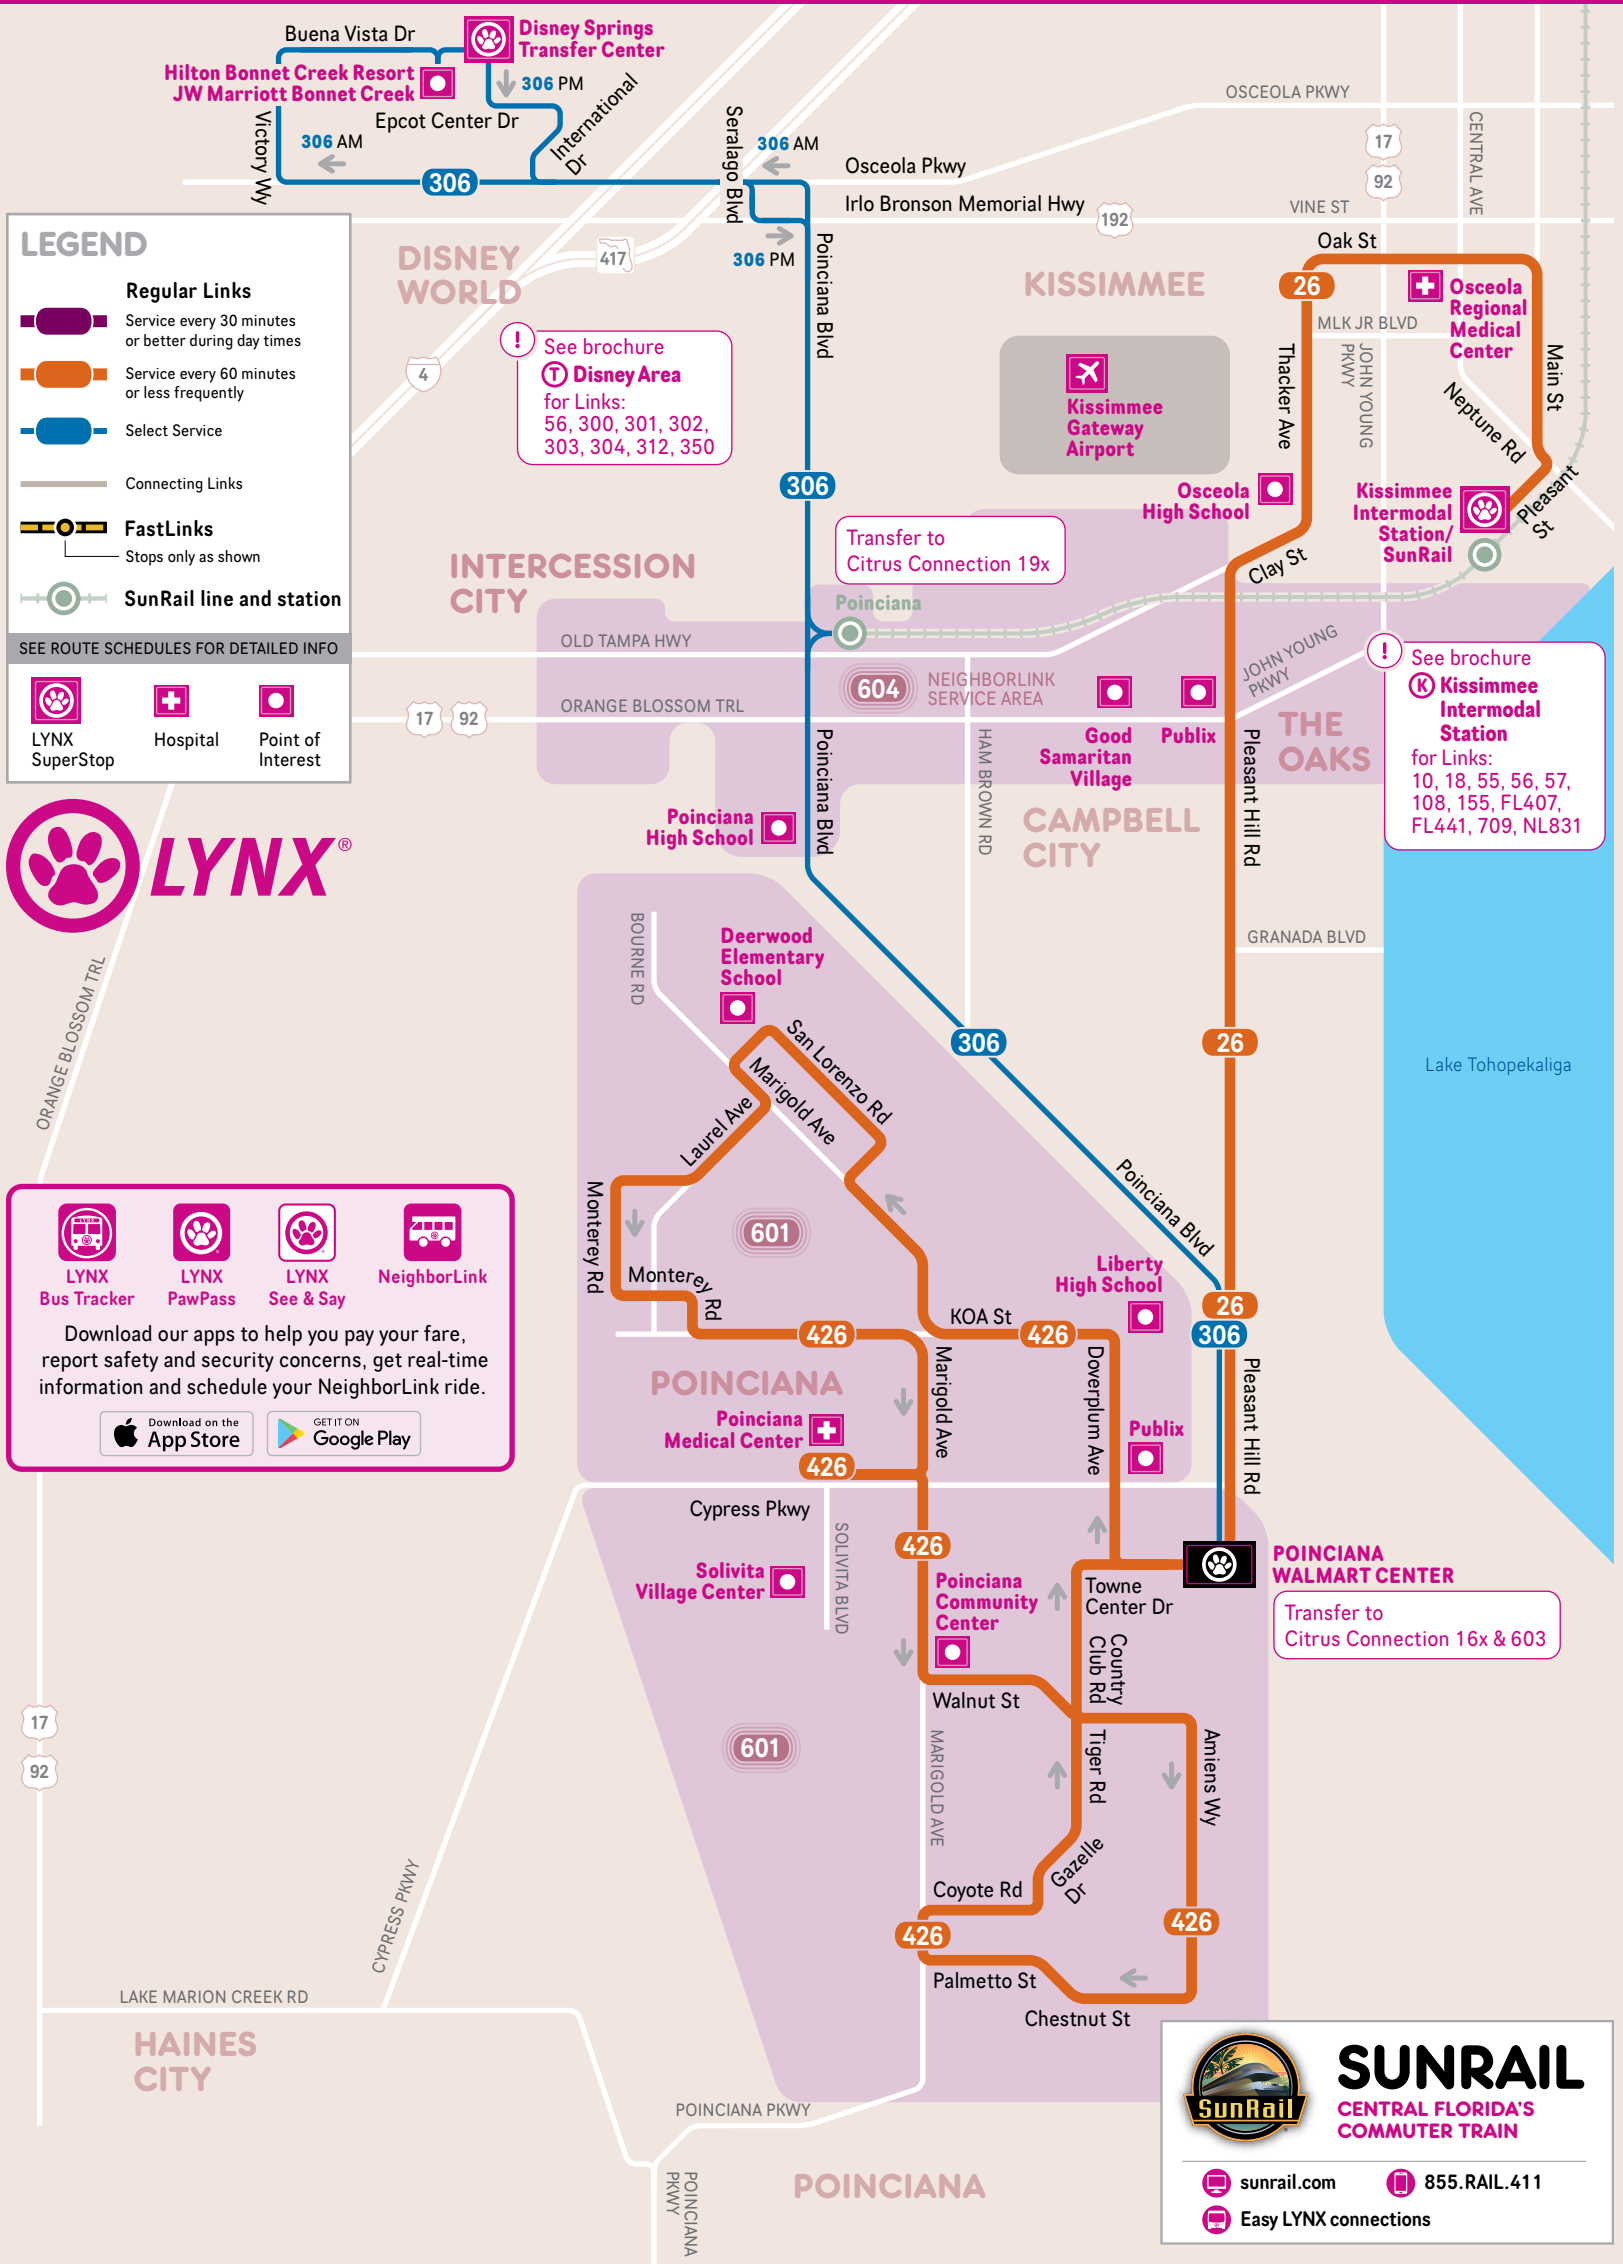

POINCIANA WALMART CENTER

Schematic Map
Not to Scale

SUNRAIL
CENTRAL FLORIDA'S COMMUTER TRAIN

sunrail.com 855.RAIL.411

Easy LYNX connections