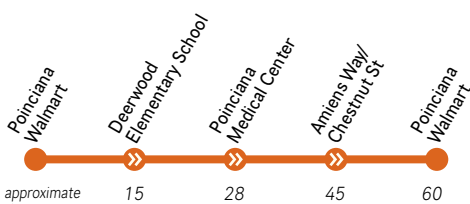

426 CIRCULATOR Poinciana Circulator

MINS AFTER THE HOUR	MON-FRI	SAT	SUN/HOL
FIRST TRIP	5:00 am	5:00 am	
DAY			
5-6:45 am	:00, :30	:00	NO SERVICE
6:45-9 am	:25, :55		
9 am-3 pm	:55		
3-4 pm	:35		
4-8 pm	:05, :35		
EVE			
8-10 pm	:00		
LAST TRIP	10:00 pm	10:00 pm	

CAN'T FIND YOUR LINK?

LYNX has 21 brochures, listed below, to help you find your bus. Each one shows the Links serving a certain area, like Fern Park, or a particular service, like LYMMO. You can also use the table to the right, which shows each Link and the brochure it appears on. Note that some Links are shown on more than one brochure.

LYNX BUS SERVICE BROCHURES

(A) Apopka SuperStop	(M) LYMMO
(B) Colonial Plaza SuperStop	(N) Orlando International Airport
(C) Colonial Dr East/West	(O) Poinciana Walmart Center
(D) Colonial Dr West/West Oaks Mall	(P) Rosemont SuperStop
(E) Destination Parkway	(Q) Sanford Seminole Centre
(F) Dixie Belle Dr & Gatlin Ave	(R) SunRail Connections
(G) FastLink Services	(S) UCF Area
(H) Fern Park SuperStop	(T) Disney Area
(I) Florida Mall SuperStop	(U) Washington Shores SuperStop
(K) Kissimmee Intermodal Station	(V) Winter Park Village Area
(L) LYNX Central Station	

QUESTIONS?

Visit us online golynx.com

Give us a call 407.841.LYNX

Like us on Facebook facebook.com/golynx

Follow us on Twitter @lynxbusorlando

Link	Brochure	Link	Brochure	Link	Brochure	Link	Brochure
1	(R V)	40	(L R U)	301	(T)	FastLink	
3	(F L)	42	(E I N R)	302	(P T)	407	(G K N)
6	(B F)	44	(A)	303	(T U)	418	(G I R)
7	(I L)	45	(Q R)	304	(T)	441	(G I K L)
8	(E L)	46E	(Q R)	306	(O R T)	LYMMO	
9	(P R V)	46W	(Q R)	312	(D T)	(L M)	Orange Line
10	(K)	48	(C L)	350	(E L T)	(L M)	Lime Line
11	(L N R)	49	(C L)	405	(A)	(M)	Grapefruit Line
13	(B L S)	51	(B L N)	426	(O)		
15	(L S)	54	(D L)	434	(R S)	NeighborLink	
18	(K L R)	55	(K)	436S	(F H N)	601	(O)
19	(L U)	56	(K T)	443	(P R V)	604	(O R)
20	(L U)	57	(K U)	709	(K)	621	(S)
21	(L U)	102	(H L R V)			622	(S)
23	(P R V)	103	(H Q)			641	(E)
24	(U)	104	(B C L S)			651	(Q R)
25	(L U)	105	(C D L)			652	(A H R V)
26	(K O)	106	(A L P)			811	(D)
28	(C L)	107	(I L)			812	(C D)
29	(C L)	108	(I K)			813	(D)
34	(Q R)	111	(E I N R)			831	(K R)
36	(L U)	125	(D L R)				
37	(I)	155	(K R)				
38	(E L)	300	(L T)