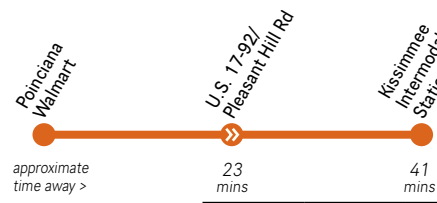

BUS SERVICE FREQUENCY

To plan your trip or view full bus schedule visit golynx.com

EFFECTIVE AUGUST 2022 - ALL BUS SERVICE FREQUENCIES ARE APPROXIMATE AND SUBJECT TO CHANGE

Times indicate departures from the BEGINNING of the route. Diagrams show major points on each Link – buses make additional local stops along the way.

26 NORTHBOUND to Kissimmee Intermodal Station

MINS AFTER THE HOUR	MON-FRI	SAT	SUN/HOL
FIRST TRIP	5:10 am	6:10 am	6:00 am
DAY			
5-6 am	:10, :40		
6-7 am	:05, :35		
7-8 am	:00, :30		
8-9 am	:00, :35		
9-10 am	:05, :35	:10	:00
10 am-1 pm	:05		
1-4 pm	:05, :35		
4-5 pm	:05, :40		
5-9 pm	:10, :40		
LAST TRIP	9:10 pm	9:10 pm	9:00 pm