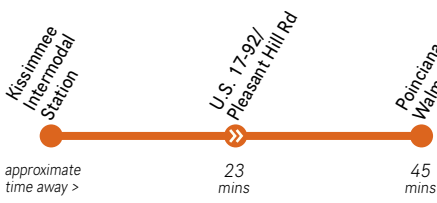

# BUS SERVICE FREQUENCY

To plan your trip or view full bus schedule visit [golynx.com](http://golynx.com)

**EFFECTIVE AUGUST 2022** - ALL BUS SERVICE FREQUENCIES ARE APPROXIMATE AND SUBJECT TO CHANGE

Times indicate departures from the BEGINNING of the route. Diagrams show major points on each Link – buses make additional local stops along the way.

## 26 NORTHBOUND to Kissimmee Intermodal Station

MINS AFTER THE HOUR	MON-FRI	SAT	SUN/HOL
<b>FIRST TRIP</b>	5:10 am	6:10 am	6:00 am
<b>DAY</b>			
5-6 am	:10, :40		
6-7 am	:05, :35		
7-8 am	:00, :30		
8-9 am	:00, :35		
9-10 am	:05, :35	:10	:00
10 am-1 pm	:05		
1-4 pm	:05, :35		
4-5 pm	:05, :40		
5-9 pm	:10, :40		
<b>LAST TRIP</b>	9:10 pm	9:10 pm	9:00 pm

## 26 SOUTHBOUND to Poinciana Walmart

MINS AFTER THE HOUR	MON-FRI	SAT	SUN/HOL
<b>FIRST TRIP</b>	5:10 am	5:15 am	6:15 am
<b>DAY</b>			
5-6 am	:10, :40	:15	--
6-7 am	:05, :35		:15
7-9 am			
9 am-12 pm	:05	:10	:10
12-8 pm	:05, :35		
<b>EVE</b>			
8-9 pm	:05		
<b>LAST TRIP</b>	9:05 pm	9:10 pm	9:05 pm