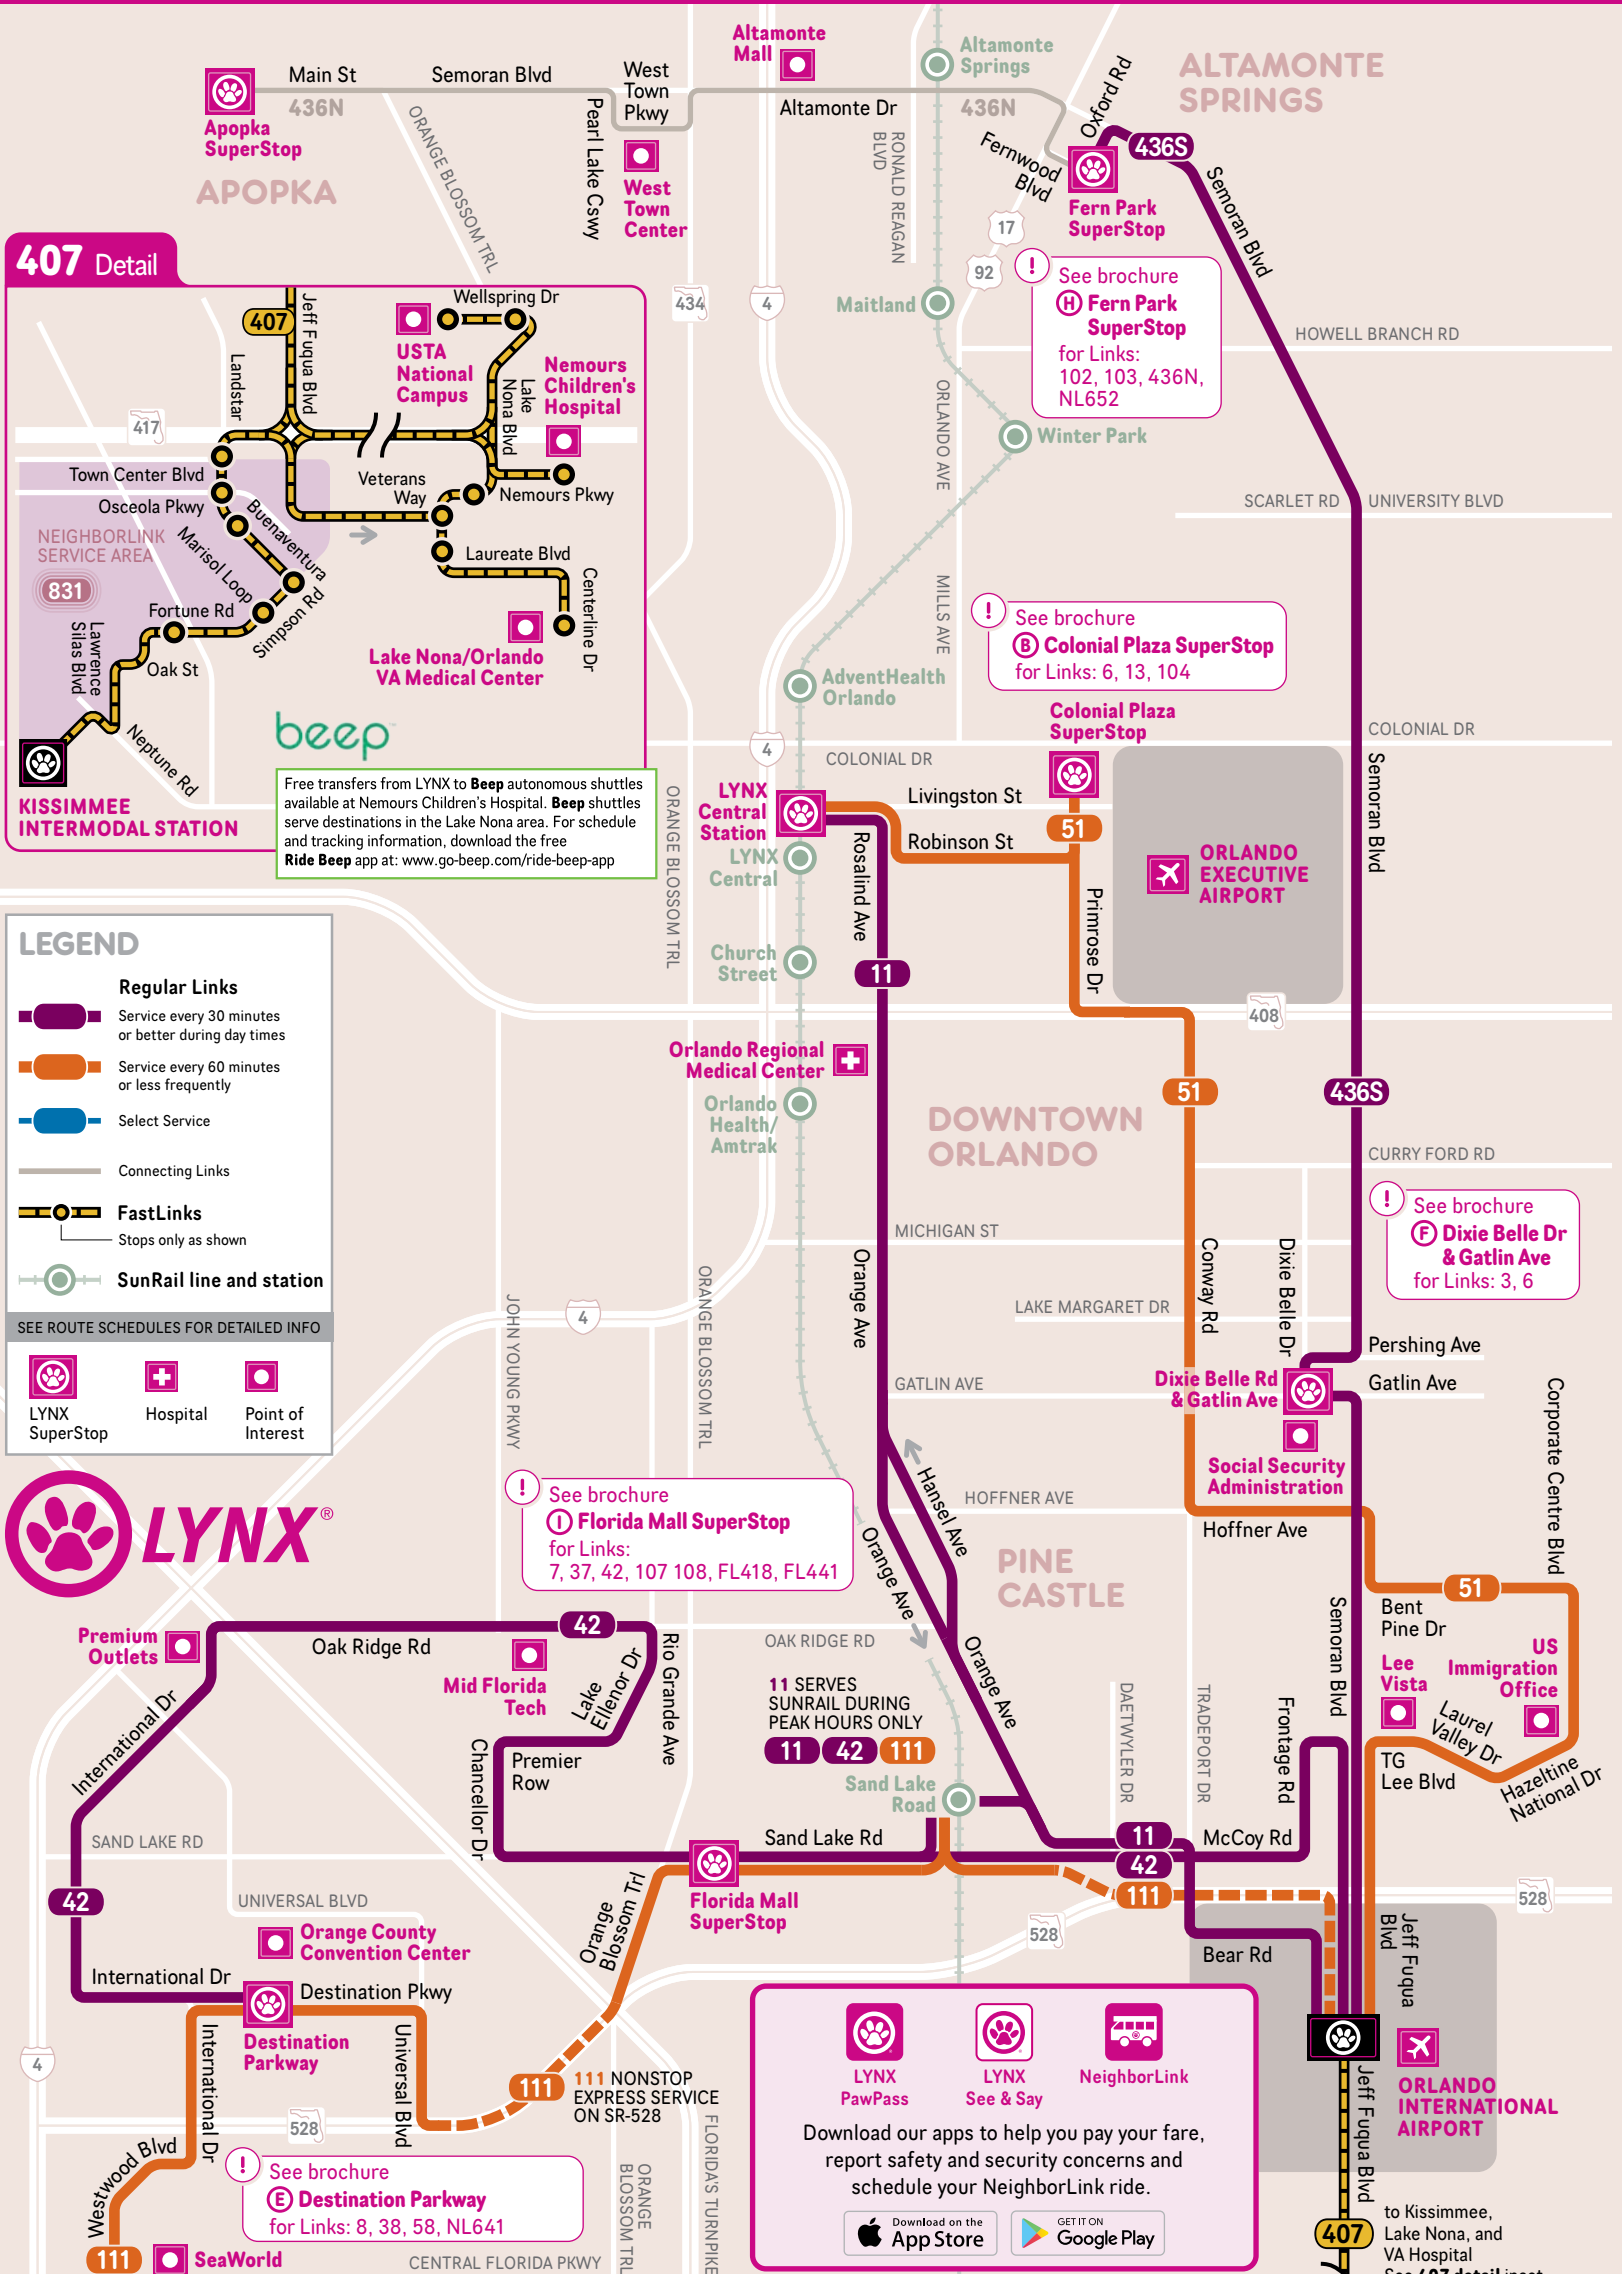

ORLANDO INT'L AIRPORT

Schematic Map
Not to Scale