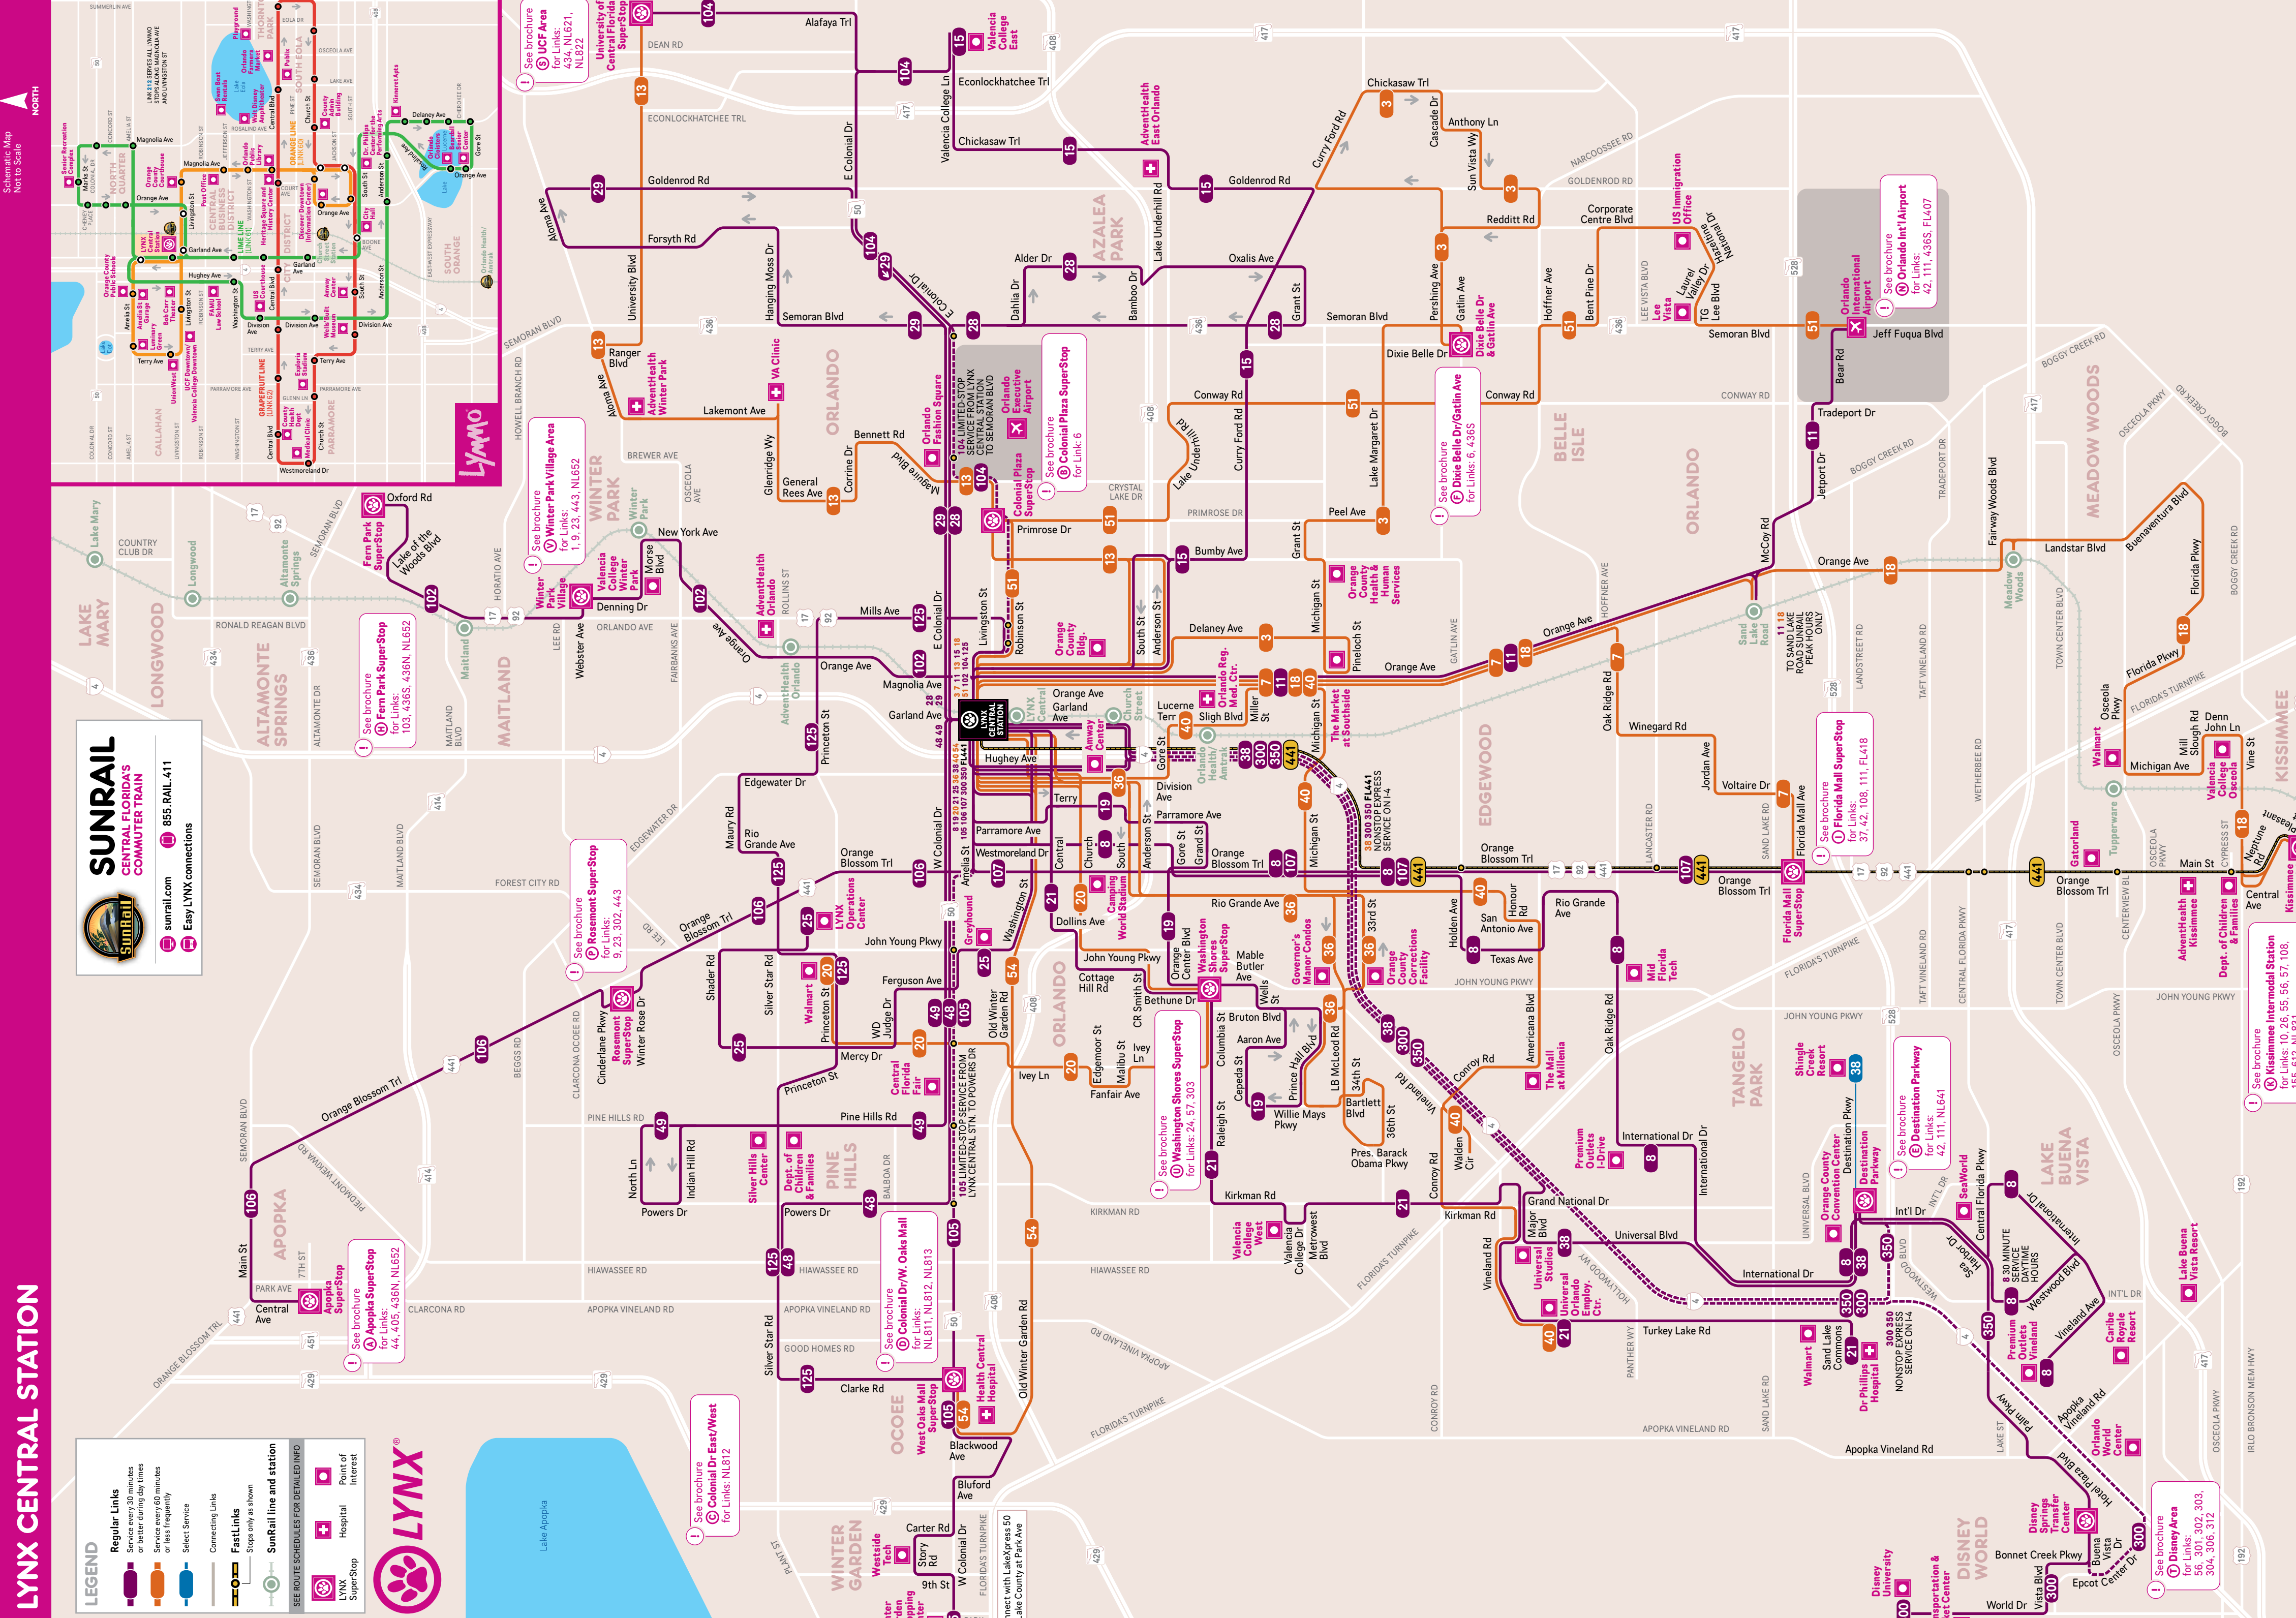

407-841-5969 phone
golynx.com web

THANK YOU FOR RIDING LYNX!

LYNX CENTRAL STATION

Schematic Map
Not to Scale

SUNRAIL
CENTRAL FLORIDA'S
COMMUTER TRAIN

sunrail.com 855.RAIL.411
Easy LYNX connections

LEGEND

- Regular Links**
Service every 30 minutes or better during day times or less frequently
- FastLinks**
Select Service
- Connecting Links**
Stops only as shown
- SunRail line and station**
SEE ROUTE SCHEDULES FOR DETAILED INFO
- LYNX Super-Stop**
- Point of Interest**
- Hospital**