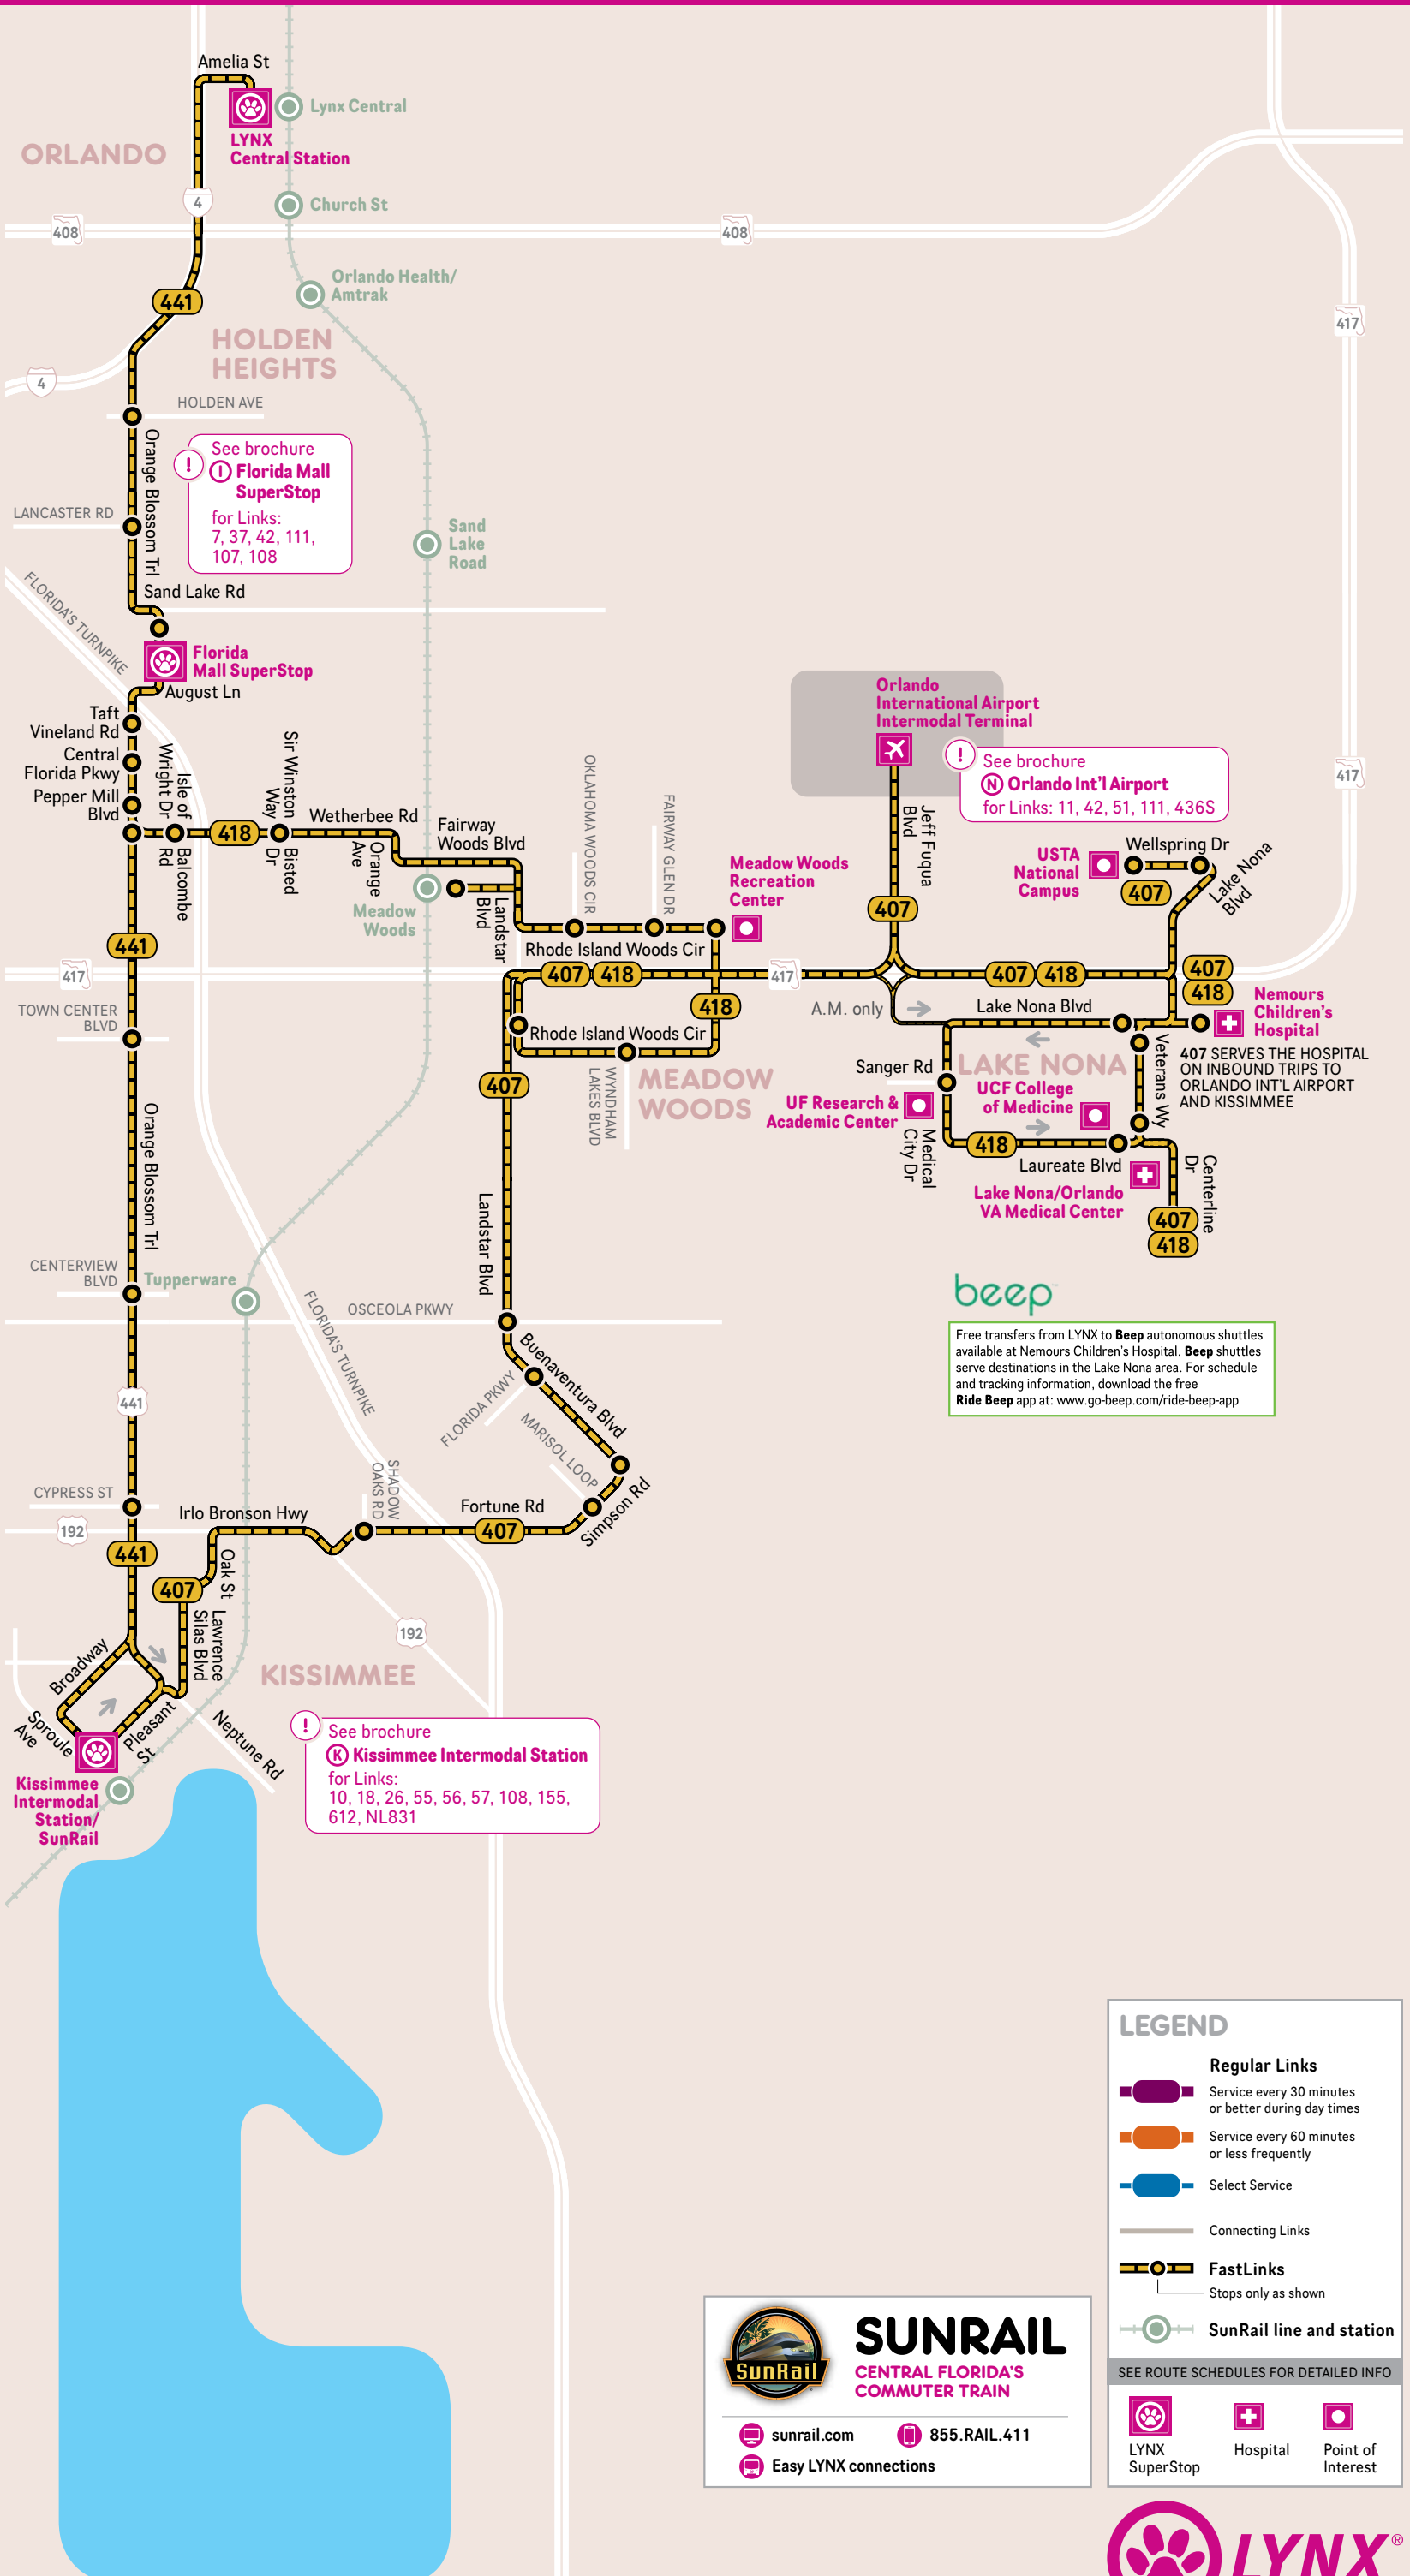

WELCOME ABOARD!

LYNX operates 79 Links to great places throughout Central Florida. If you don't see your destination here, **CONTACT US** and we can connect you to the right Link for your trip.

Riding LYNX is also easy on your wallet. You can pay for your trip as you board the bus:

ONE RIDE	ALL-DAY	
$2.00	$4.50	LYMMO is currently Fare Free.
Regular	Regular	Please see individual Link schedules for more information.
$1.00	$2.25	EXACT FARE REQUIRED. No change given.
with LYNX discount fare ID	with LYNX discount fare ID	

Ready to roll? Look inside for more info...

LYNX is the public transit provider for Orange, Osceola and Seminole counties. Additional connectivity with Lake and Polk counties.

CONTACT US for information on fares, bus stops, schedules and trip planning:

407-841-5969 phone
golynx.com web

THANK YOU FOR RIDING LYNX!

BROCHURE

FastLink
407, 418, 441

DIRECT SERVICE TO:

Downtown Orlando	Nemours Children's Hospital
Florida Mall	Orlando Int'l Airport
Kissimmee	VA Medical Center - Lake Nona
Meadow Woods	Lake Nona
SunRail Station	

Effective:
DECEMBER 2023

Other accessible formats available upon request

FASTLINK SERVICES

Schematic Map
Not to Scale

beep
Free transfers from LYNX to **Beep** autonomous shuttles available at Nemours Children's Hospital. **Beep** shuttles serve destinations in the Lake Nona area. For schedule and tracking information, download the free **Ride Beep** app at: www.go-beep.com/ride-beep-app

SUNRAIL
CENTRAL FLORIDA'S
COMMUTER TRAIN

sunrail.com 855.RAIL.411
Easy LYNX connections

LEGEND

- **Regular Links**
  - Service every 30 minutes or better during day times
  - Service every 60 minutes or less frequently
  - Select Service
- Connecting Links
- **FastLinks**
  - Stops only as shown
- **SunRail line and station**

SEE ROUTE SCHEDULES FOR DETAILED INFO

- LYNX SuperStop
- Hospital
- Point of Interest