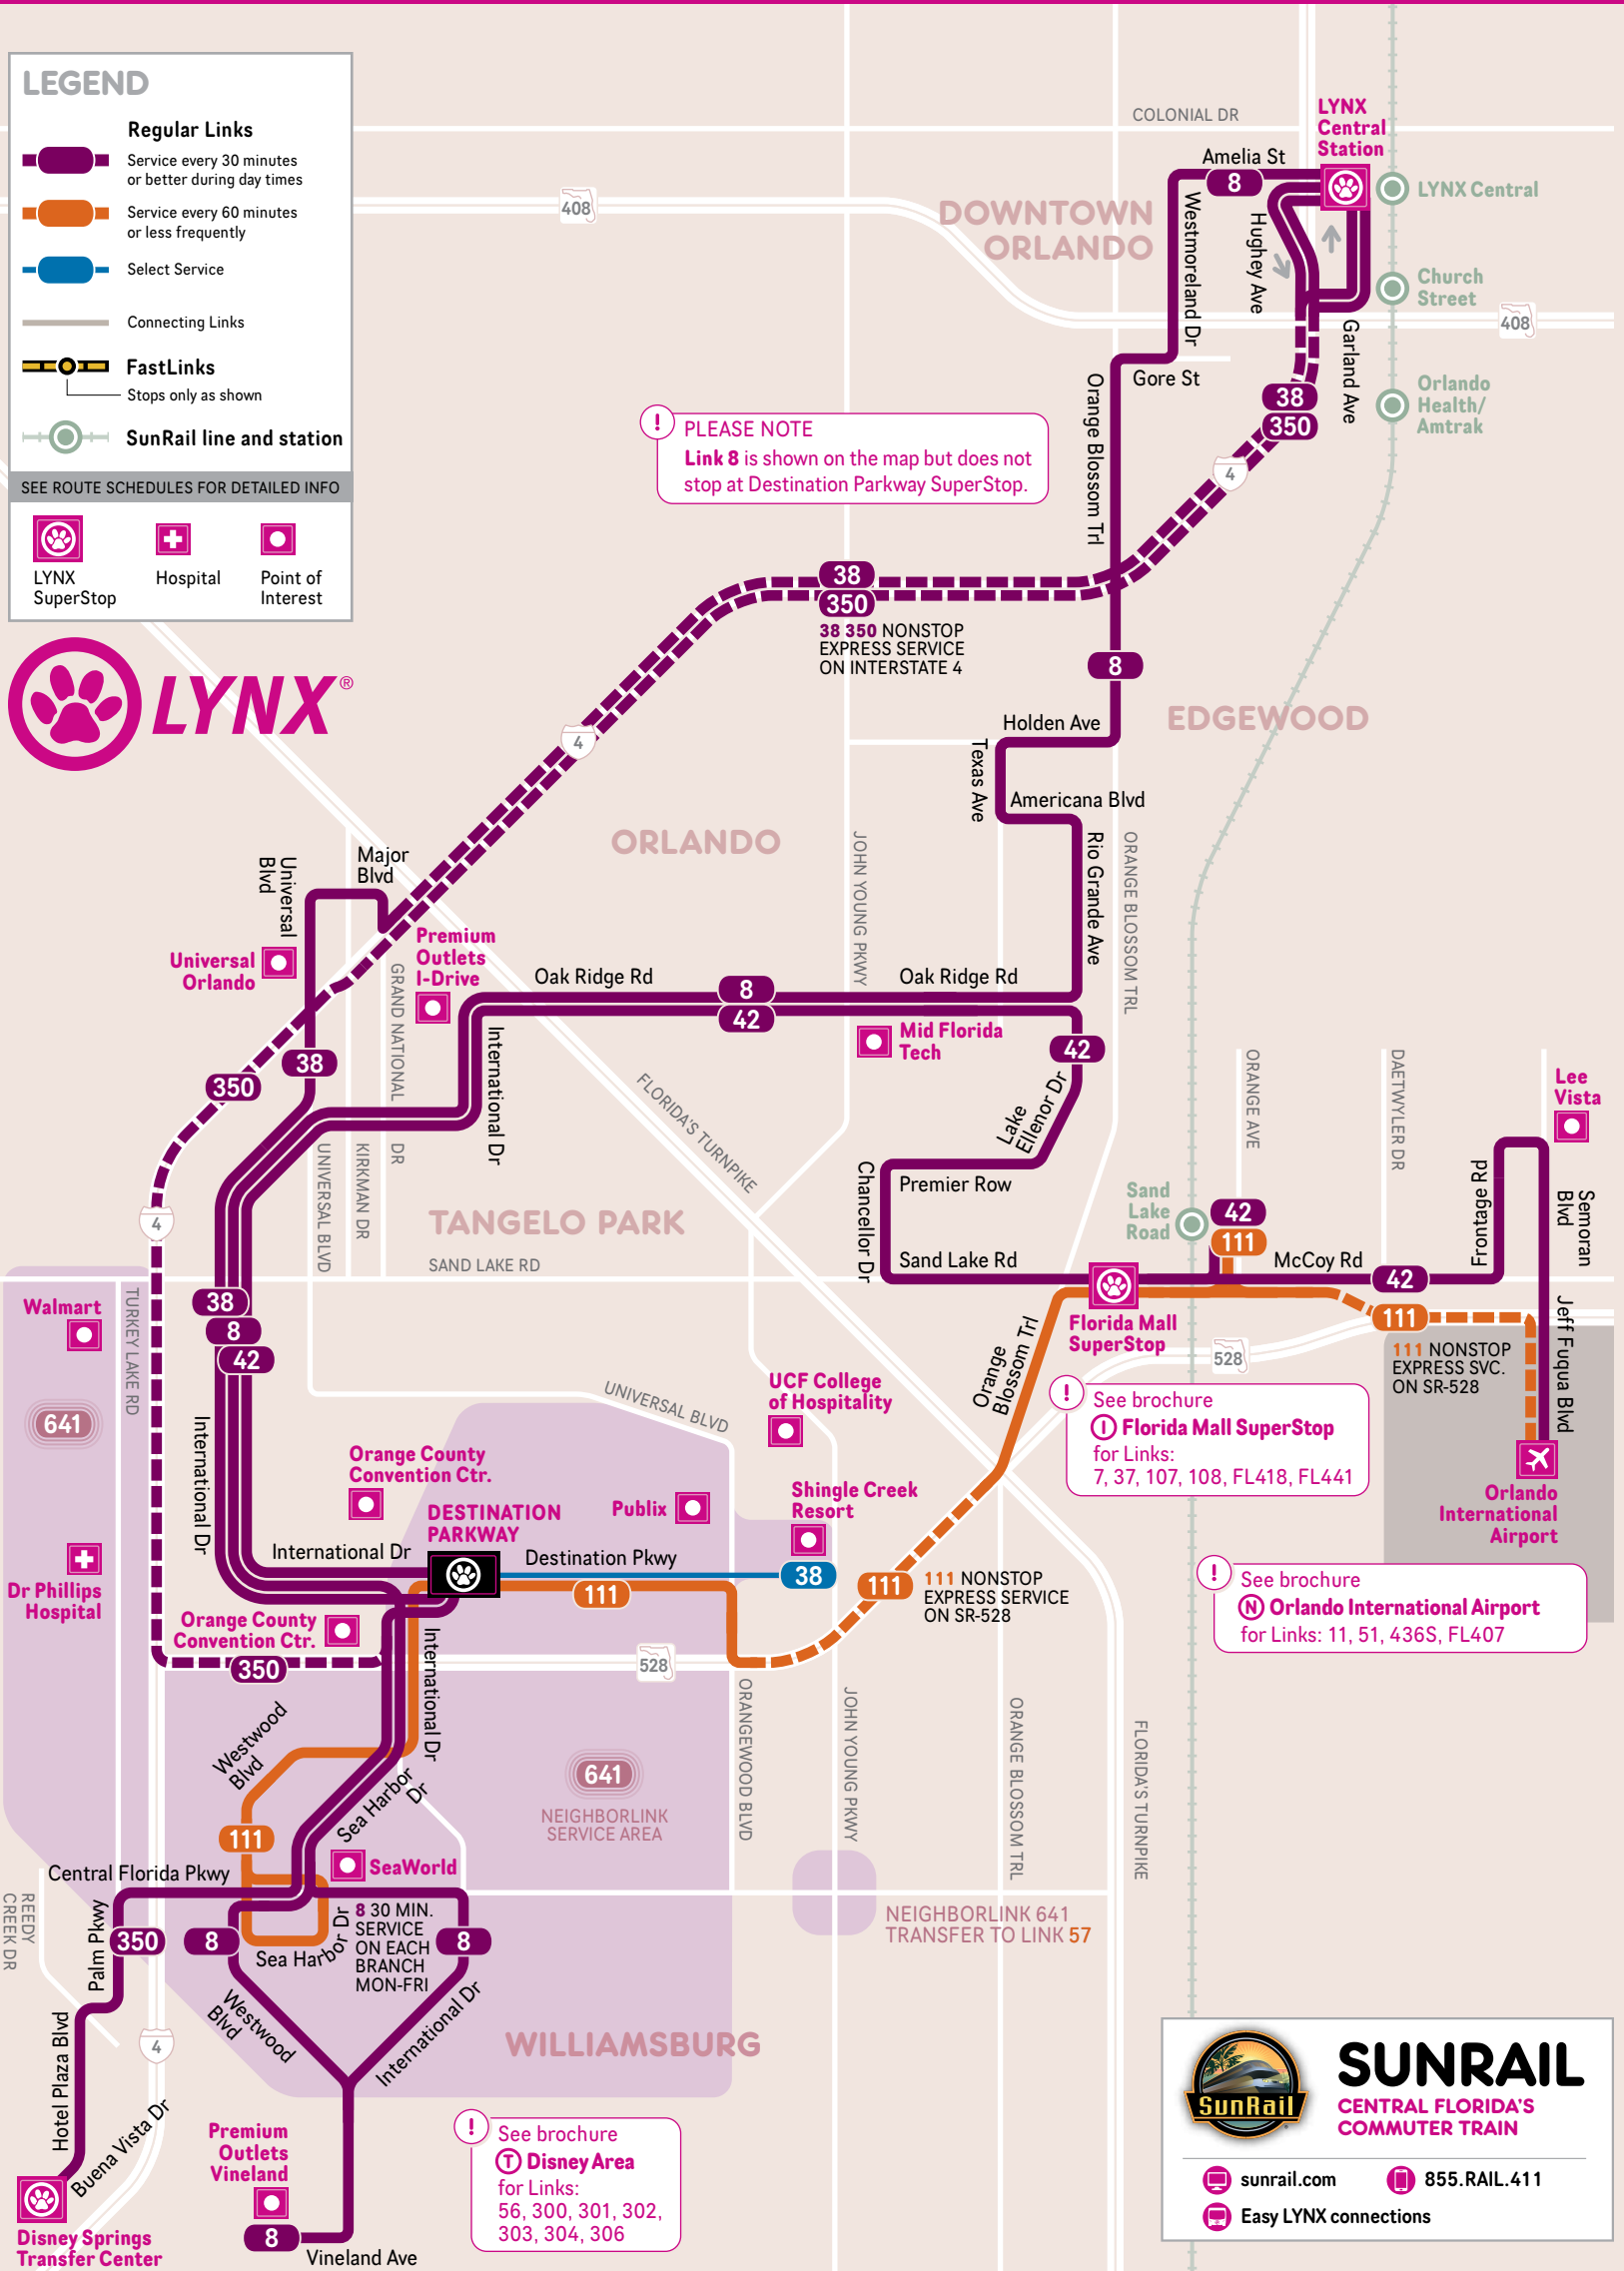

LEGEND

1. **Regular Links**
     - Service every 30 minutes or better during day times
     - Service every 60 minutes or less frequently
     - Select Service
   - Connecting Links
   - **FastLinks**
     - Stops only as shown
   - **SunRail line and station**
2. SEE ROUTE SCHEDULES FOR DETAILED INFO
3. LYNX SuperStop
   - Hospital
   - Point of Interest