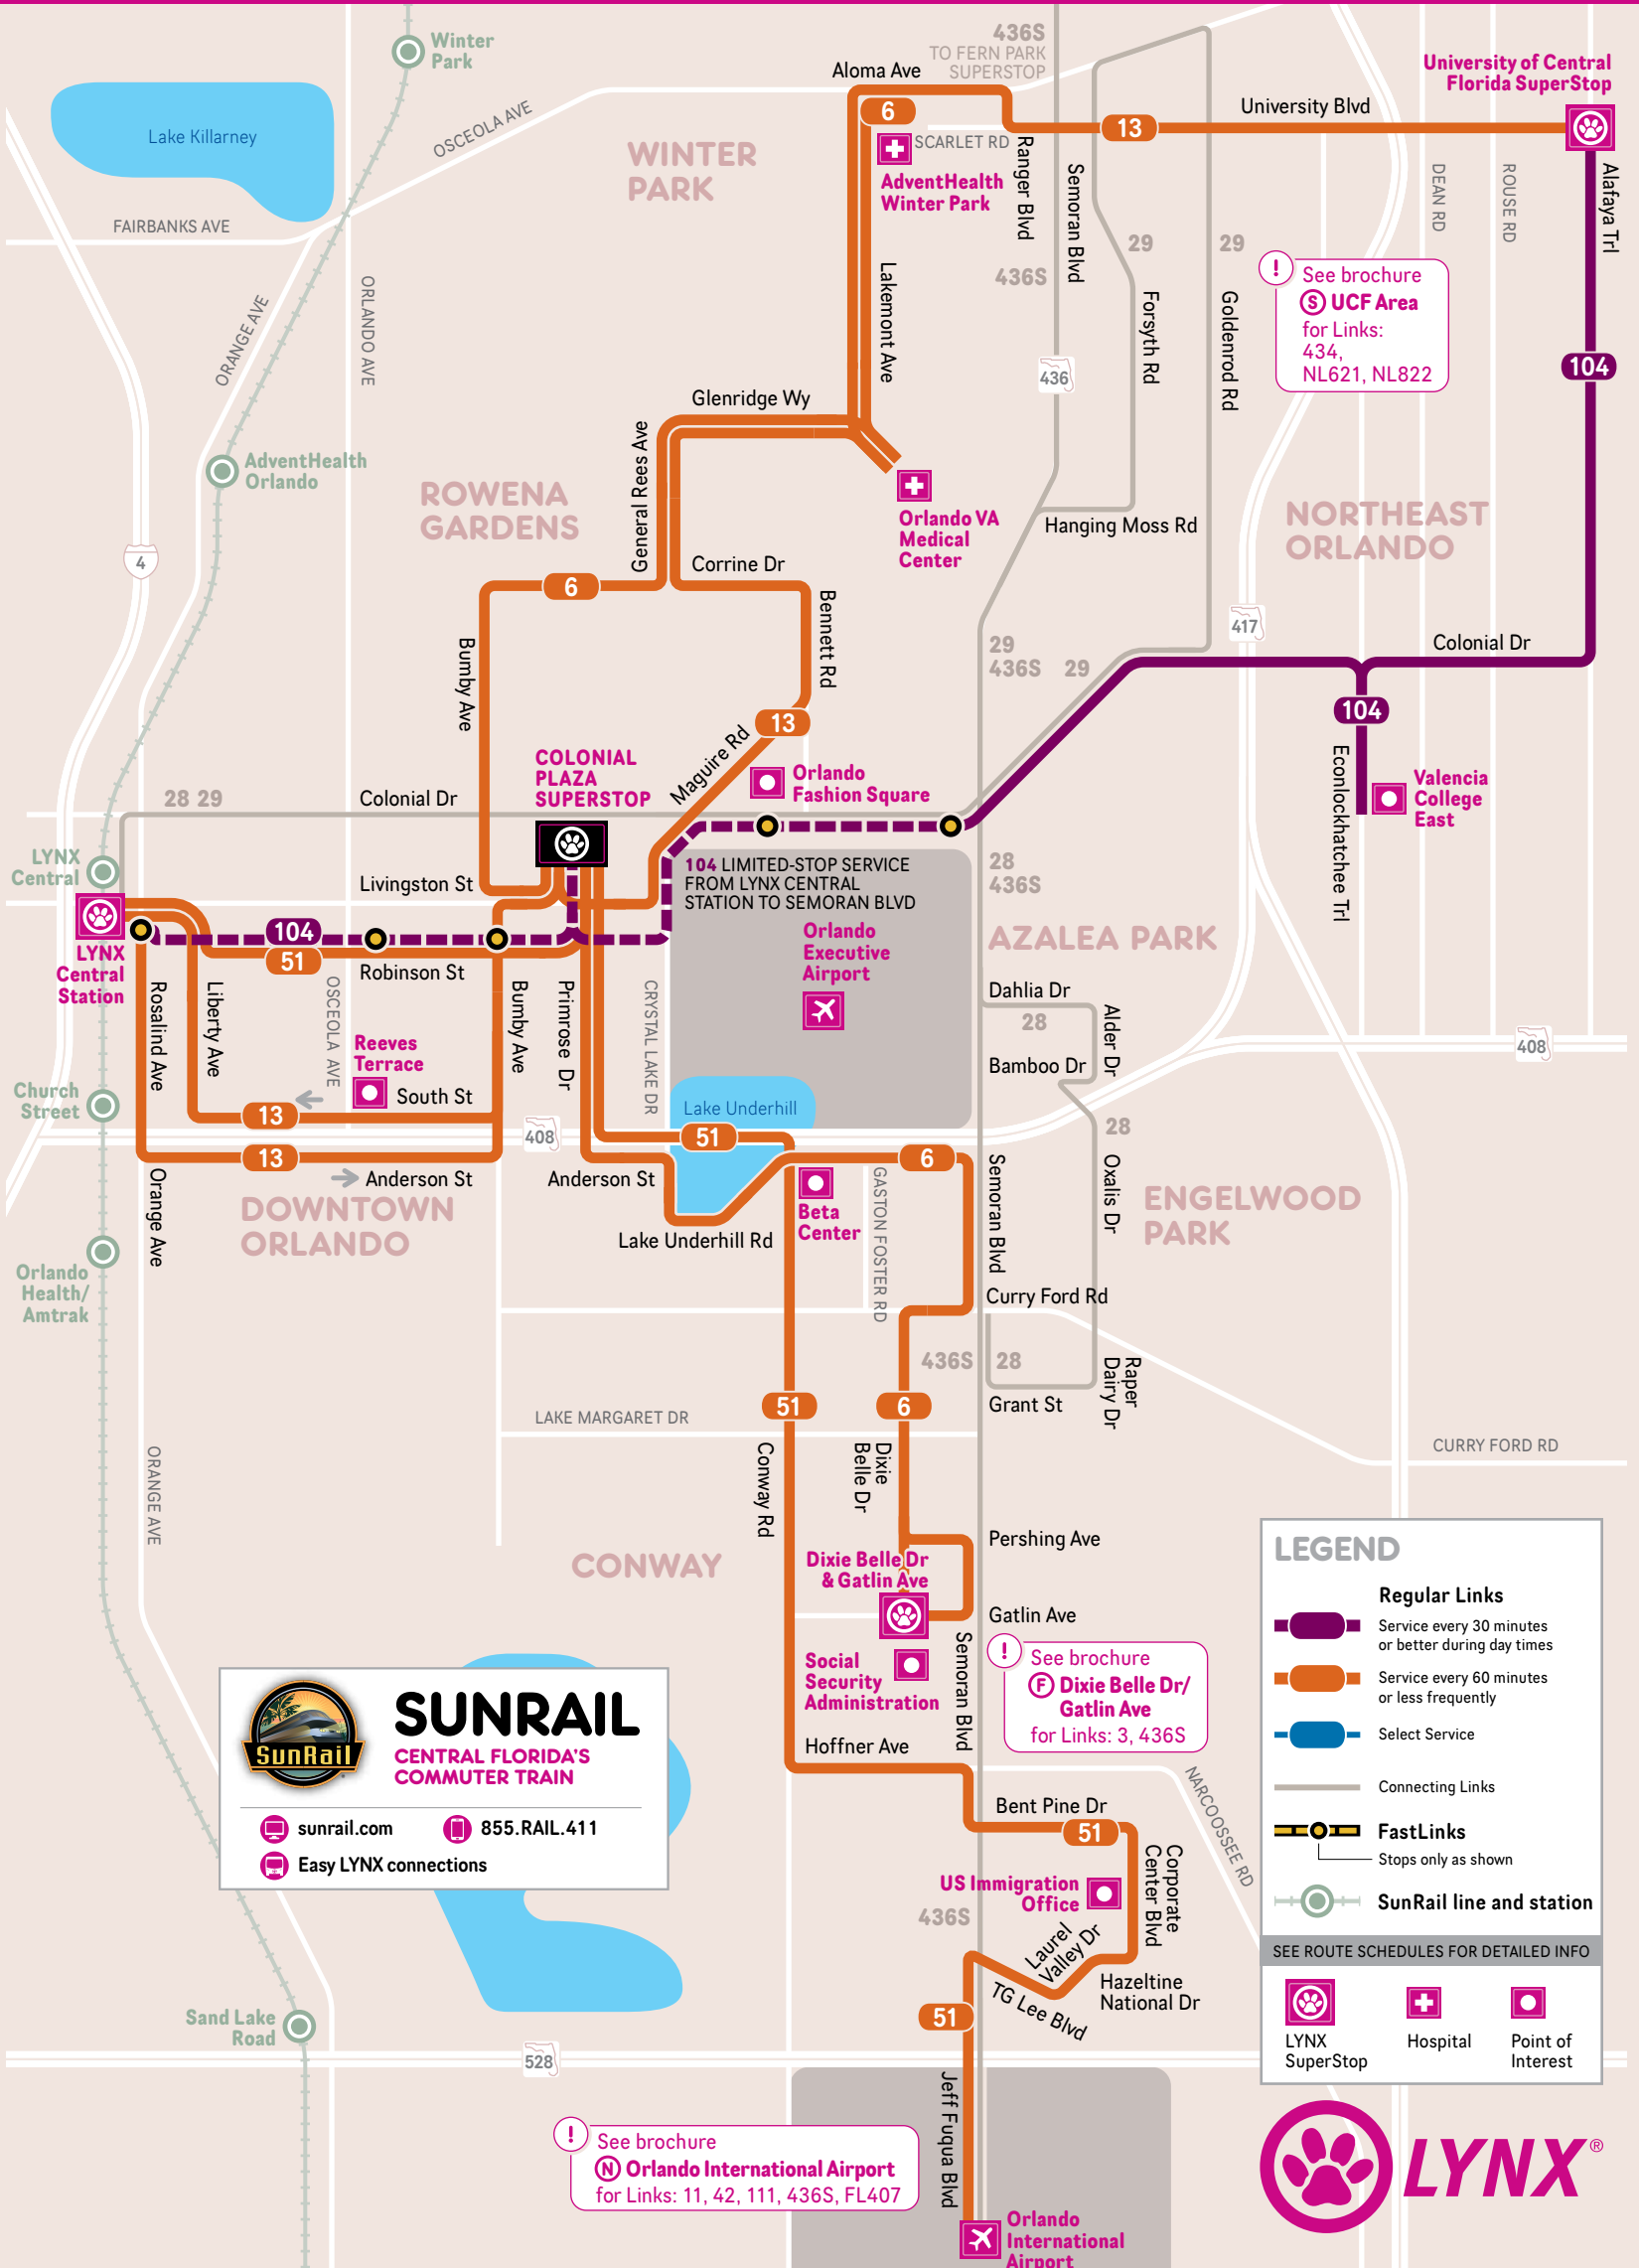

COLONIAL PLAZA SUPERSTOP

Schematic Map Not to Scale

SUNRAIL
CENTRAL FLORIDA'S COMMUTER TRAIN

sunrail.com 855.RAIL.411
Easy LYNX connections

See brochure for Links: 11, 42, 111, 436S, FL407