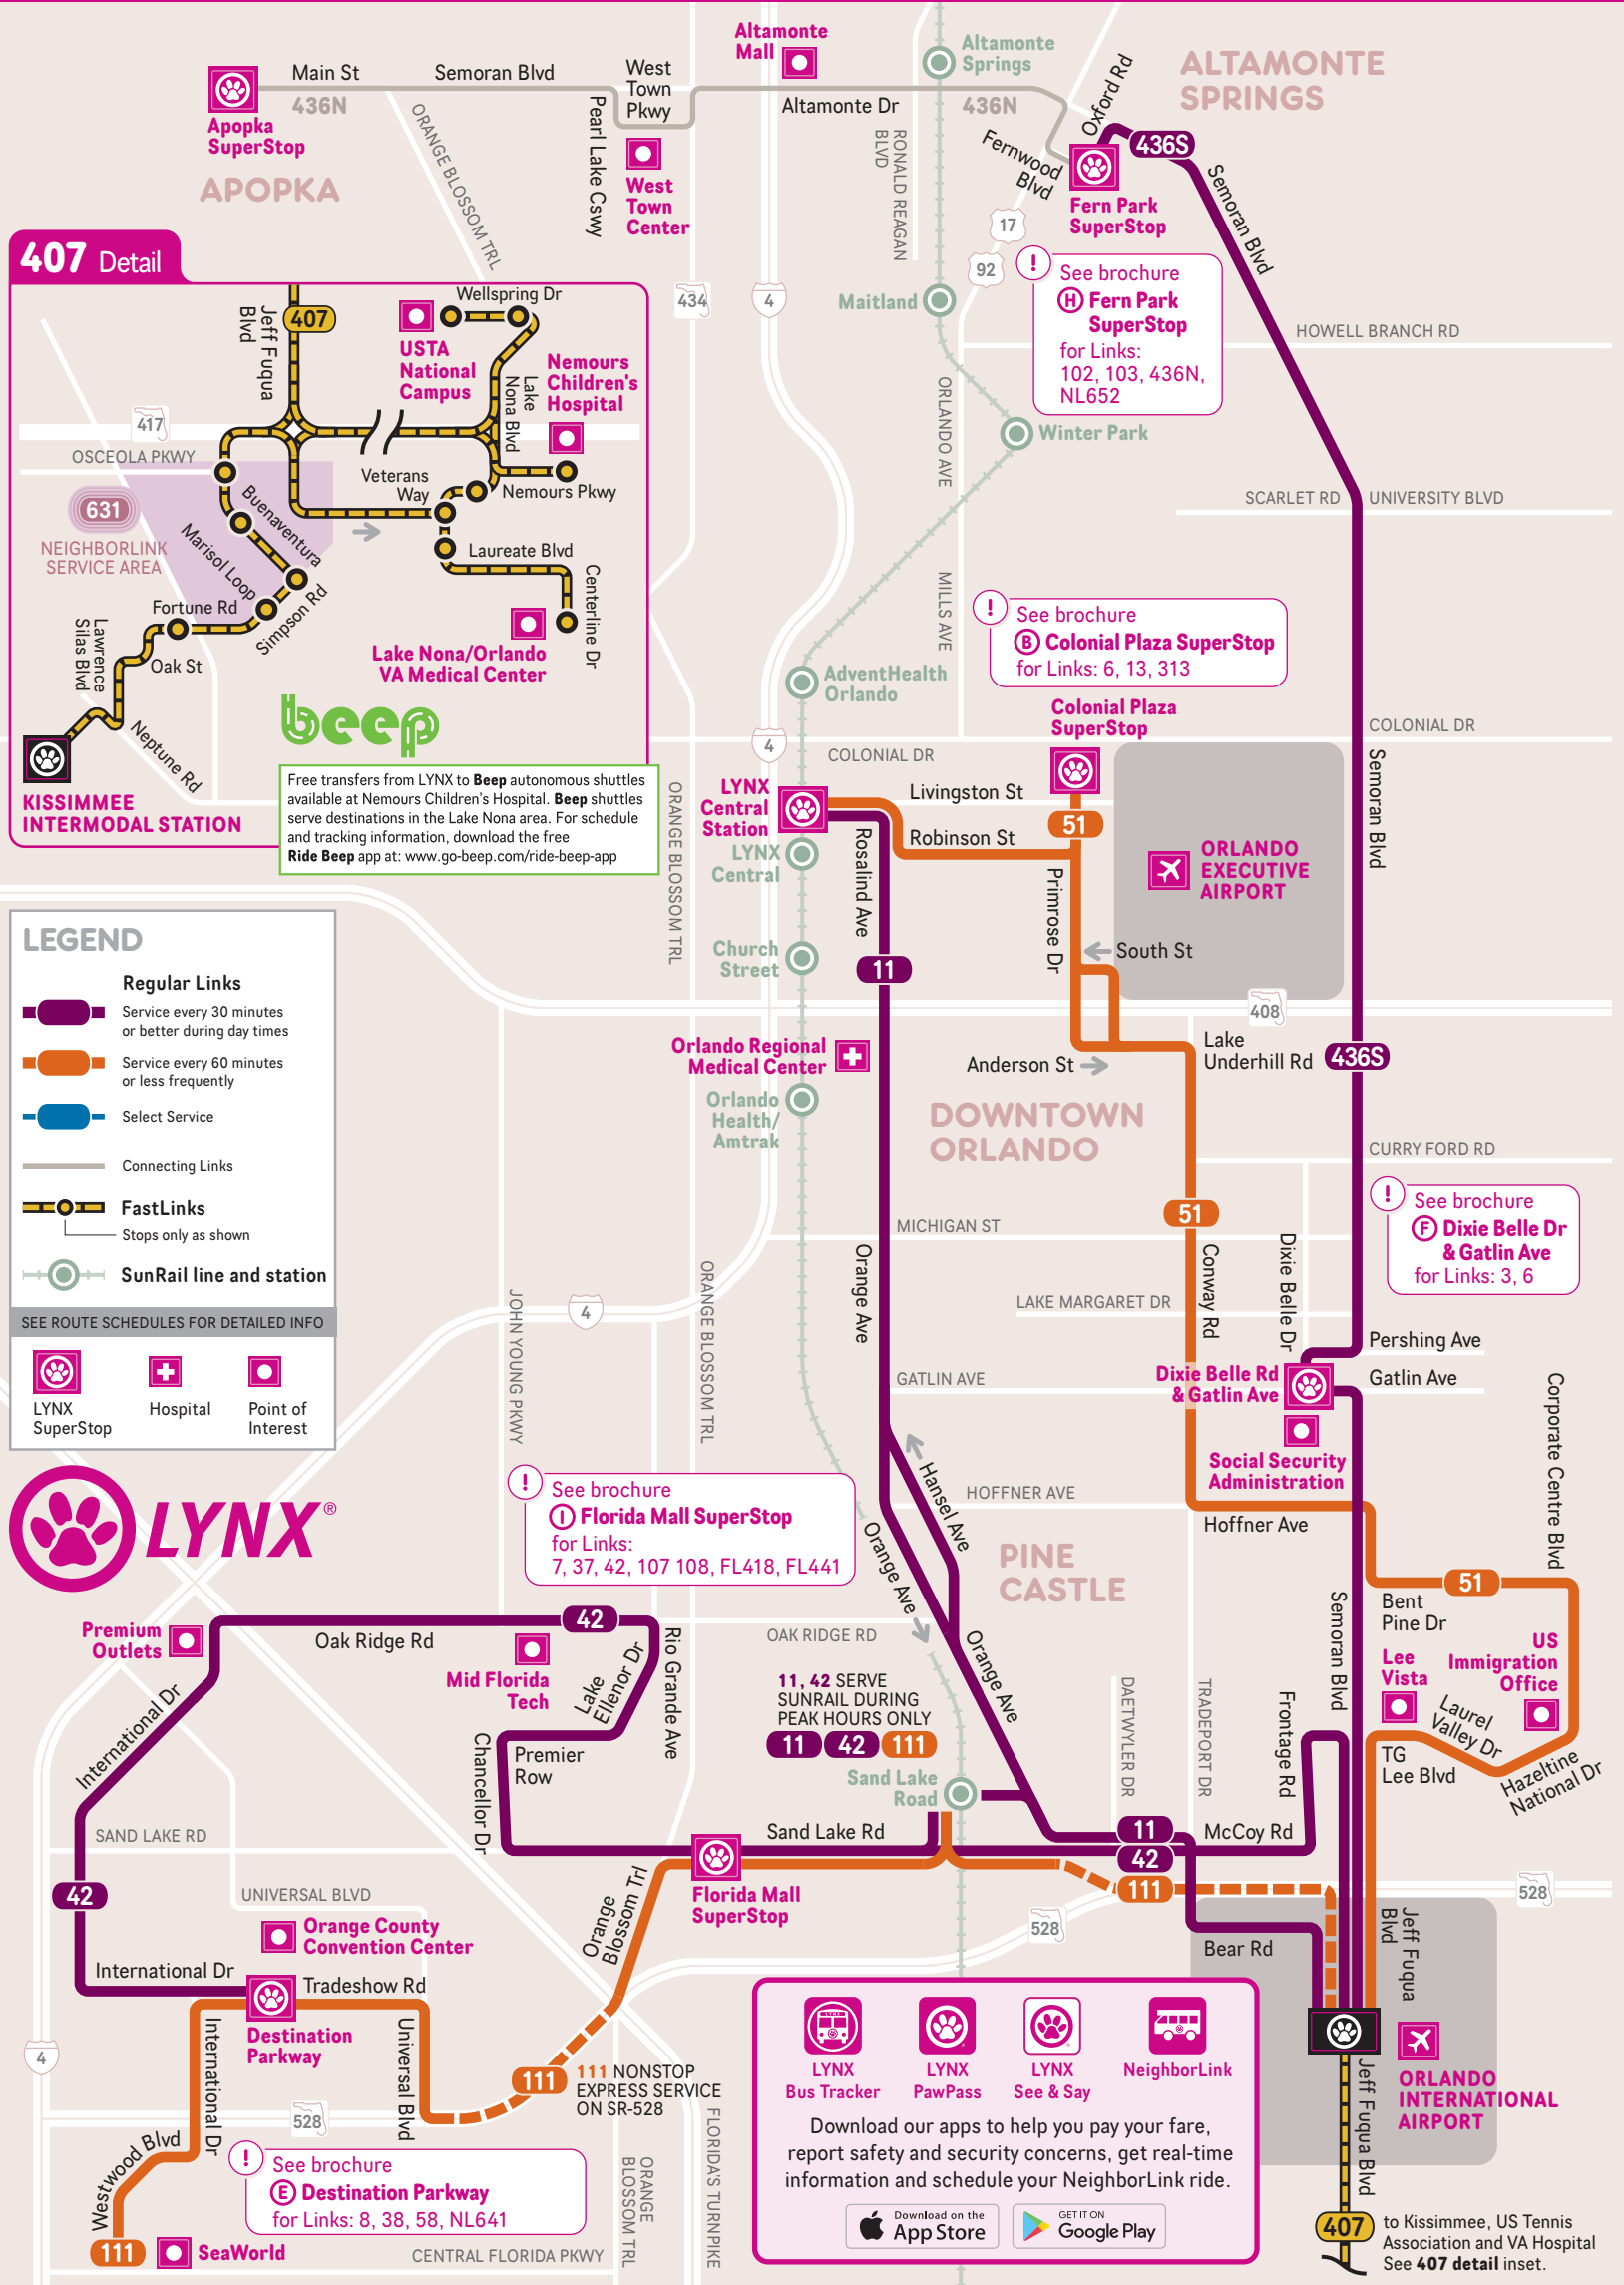

ORLANDO INT'L AIRPORT

Schematic Map
Not to Scale

LEGEND

- Regular Links**
 - Service every 30 minutes or better during day times
 - Service every 60 minutes or less frequently
 - Select Service
- Connecting Links**
- FastLinks**
 - Stops only as shown
- SunRail line and station**

* Orlando Int'l Airport, Mon-Fri trips 6:05-8:35 am and 4:40-7:10 pm, serve Sand Lake Road SunRail station. All other trips operate via Orange Ave/Oak Ridge Rd.

11 OUTBOUND to Orlando International Airport

* Sand Lake Road SunRail is served Mon-Fri 6:31 am-9:01 am and 5:20 pm-7:45 pm only
 • First trips from Orlando Premium Outlets at 4:43 am, 5:13 am and 5:43 am (Mon-Fri), 5:02 am and 5:32 am (Sat)

42 WESTBOUND to Destination Parkway

MINUTES AFTER THE HOUR	MON-FRI	SAT	SUN/HOL
FIRST TRIP	6:30 am	6:20 am	
DAY	7-9 am :30	:20	NO SERVICE
	1-3 pm :40	:30	
EVE	5-7 pm		
LAST TRIP	7:40 pm	7:30 pm	

407 EASTBOUND to Lake Nona/VA Medical Ctr

approximate time away >	38 mins	54 mins	66 mins
-------------------------	---------	---------	---------