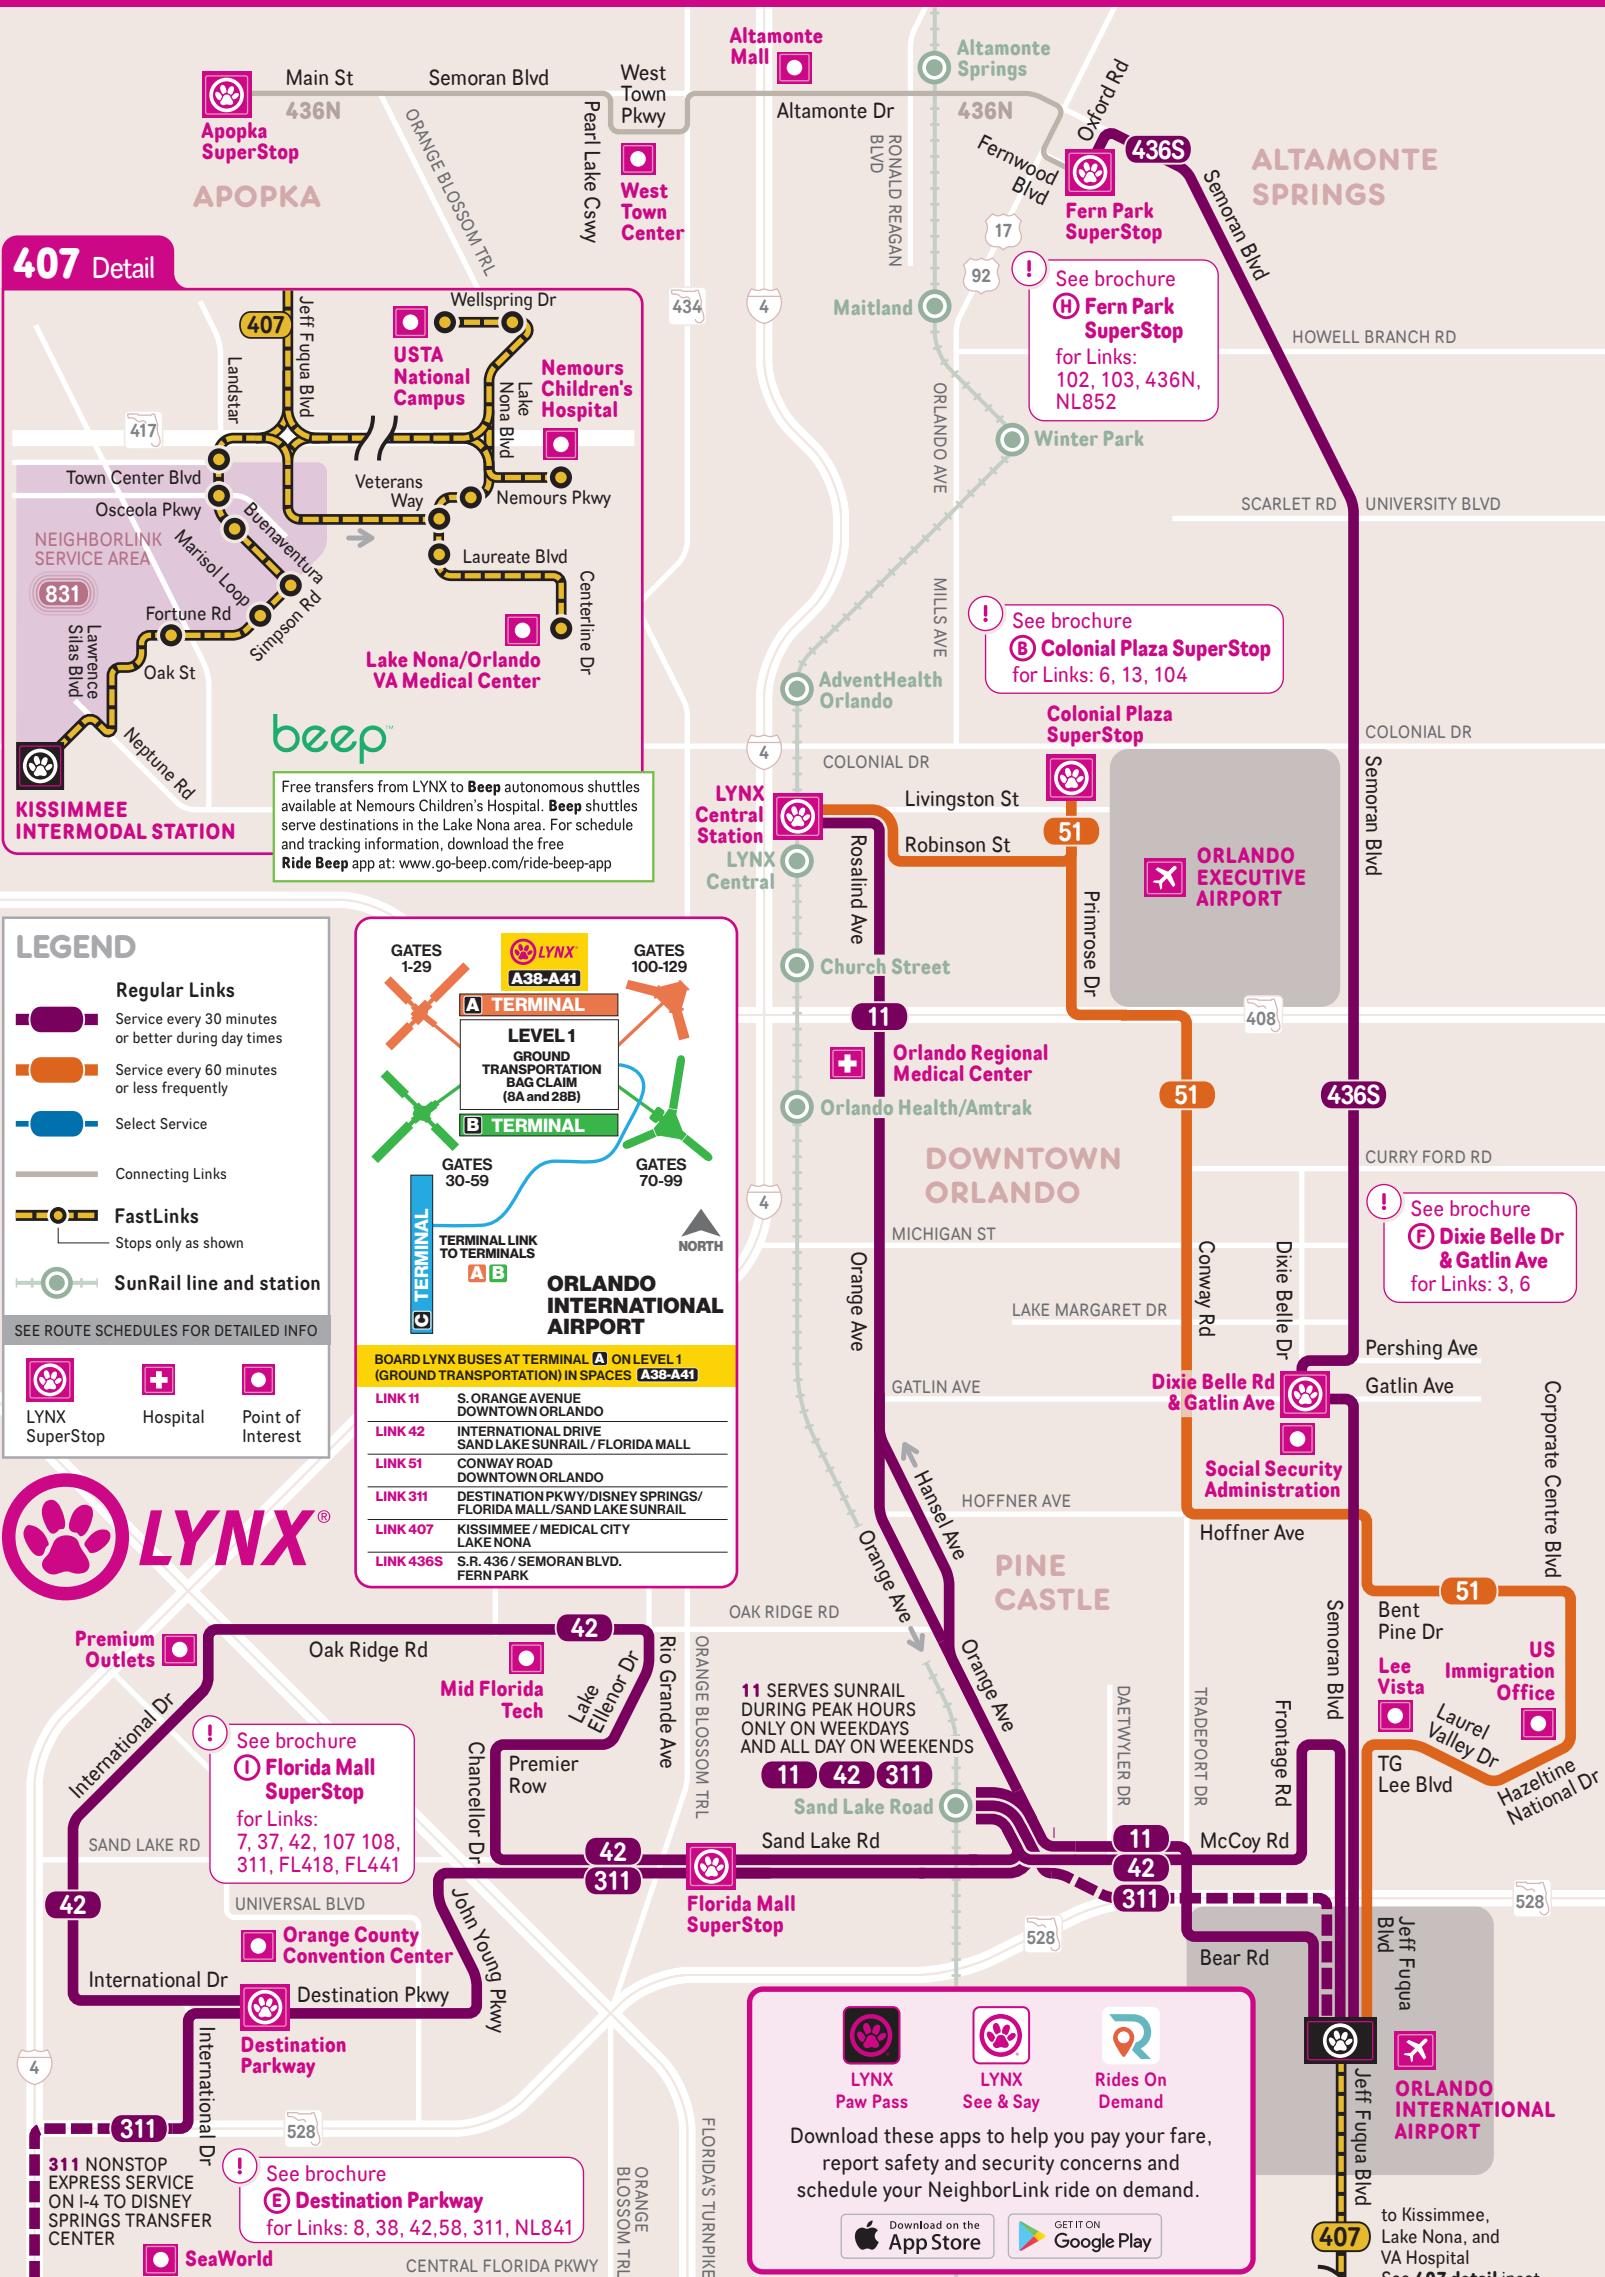

ORLANDO INT'L AIRPORT

Schematic Map
Not to Scale