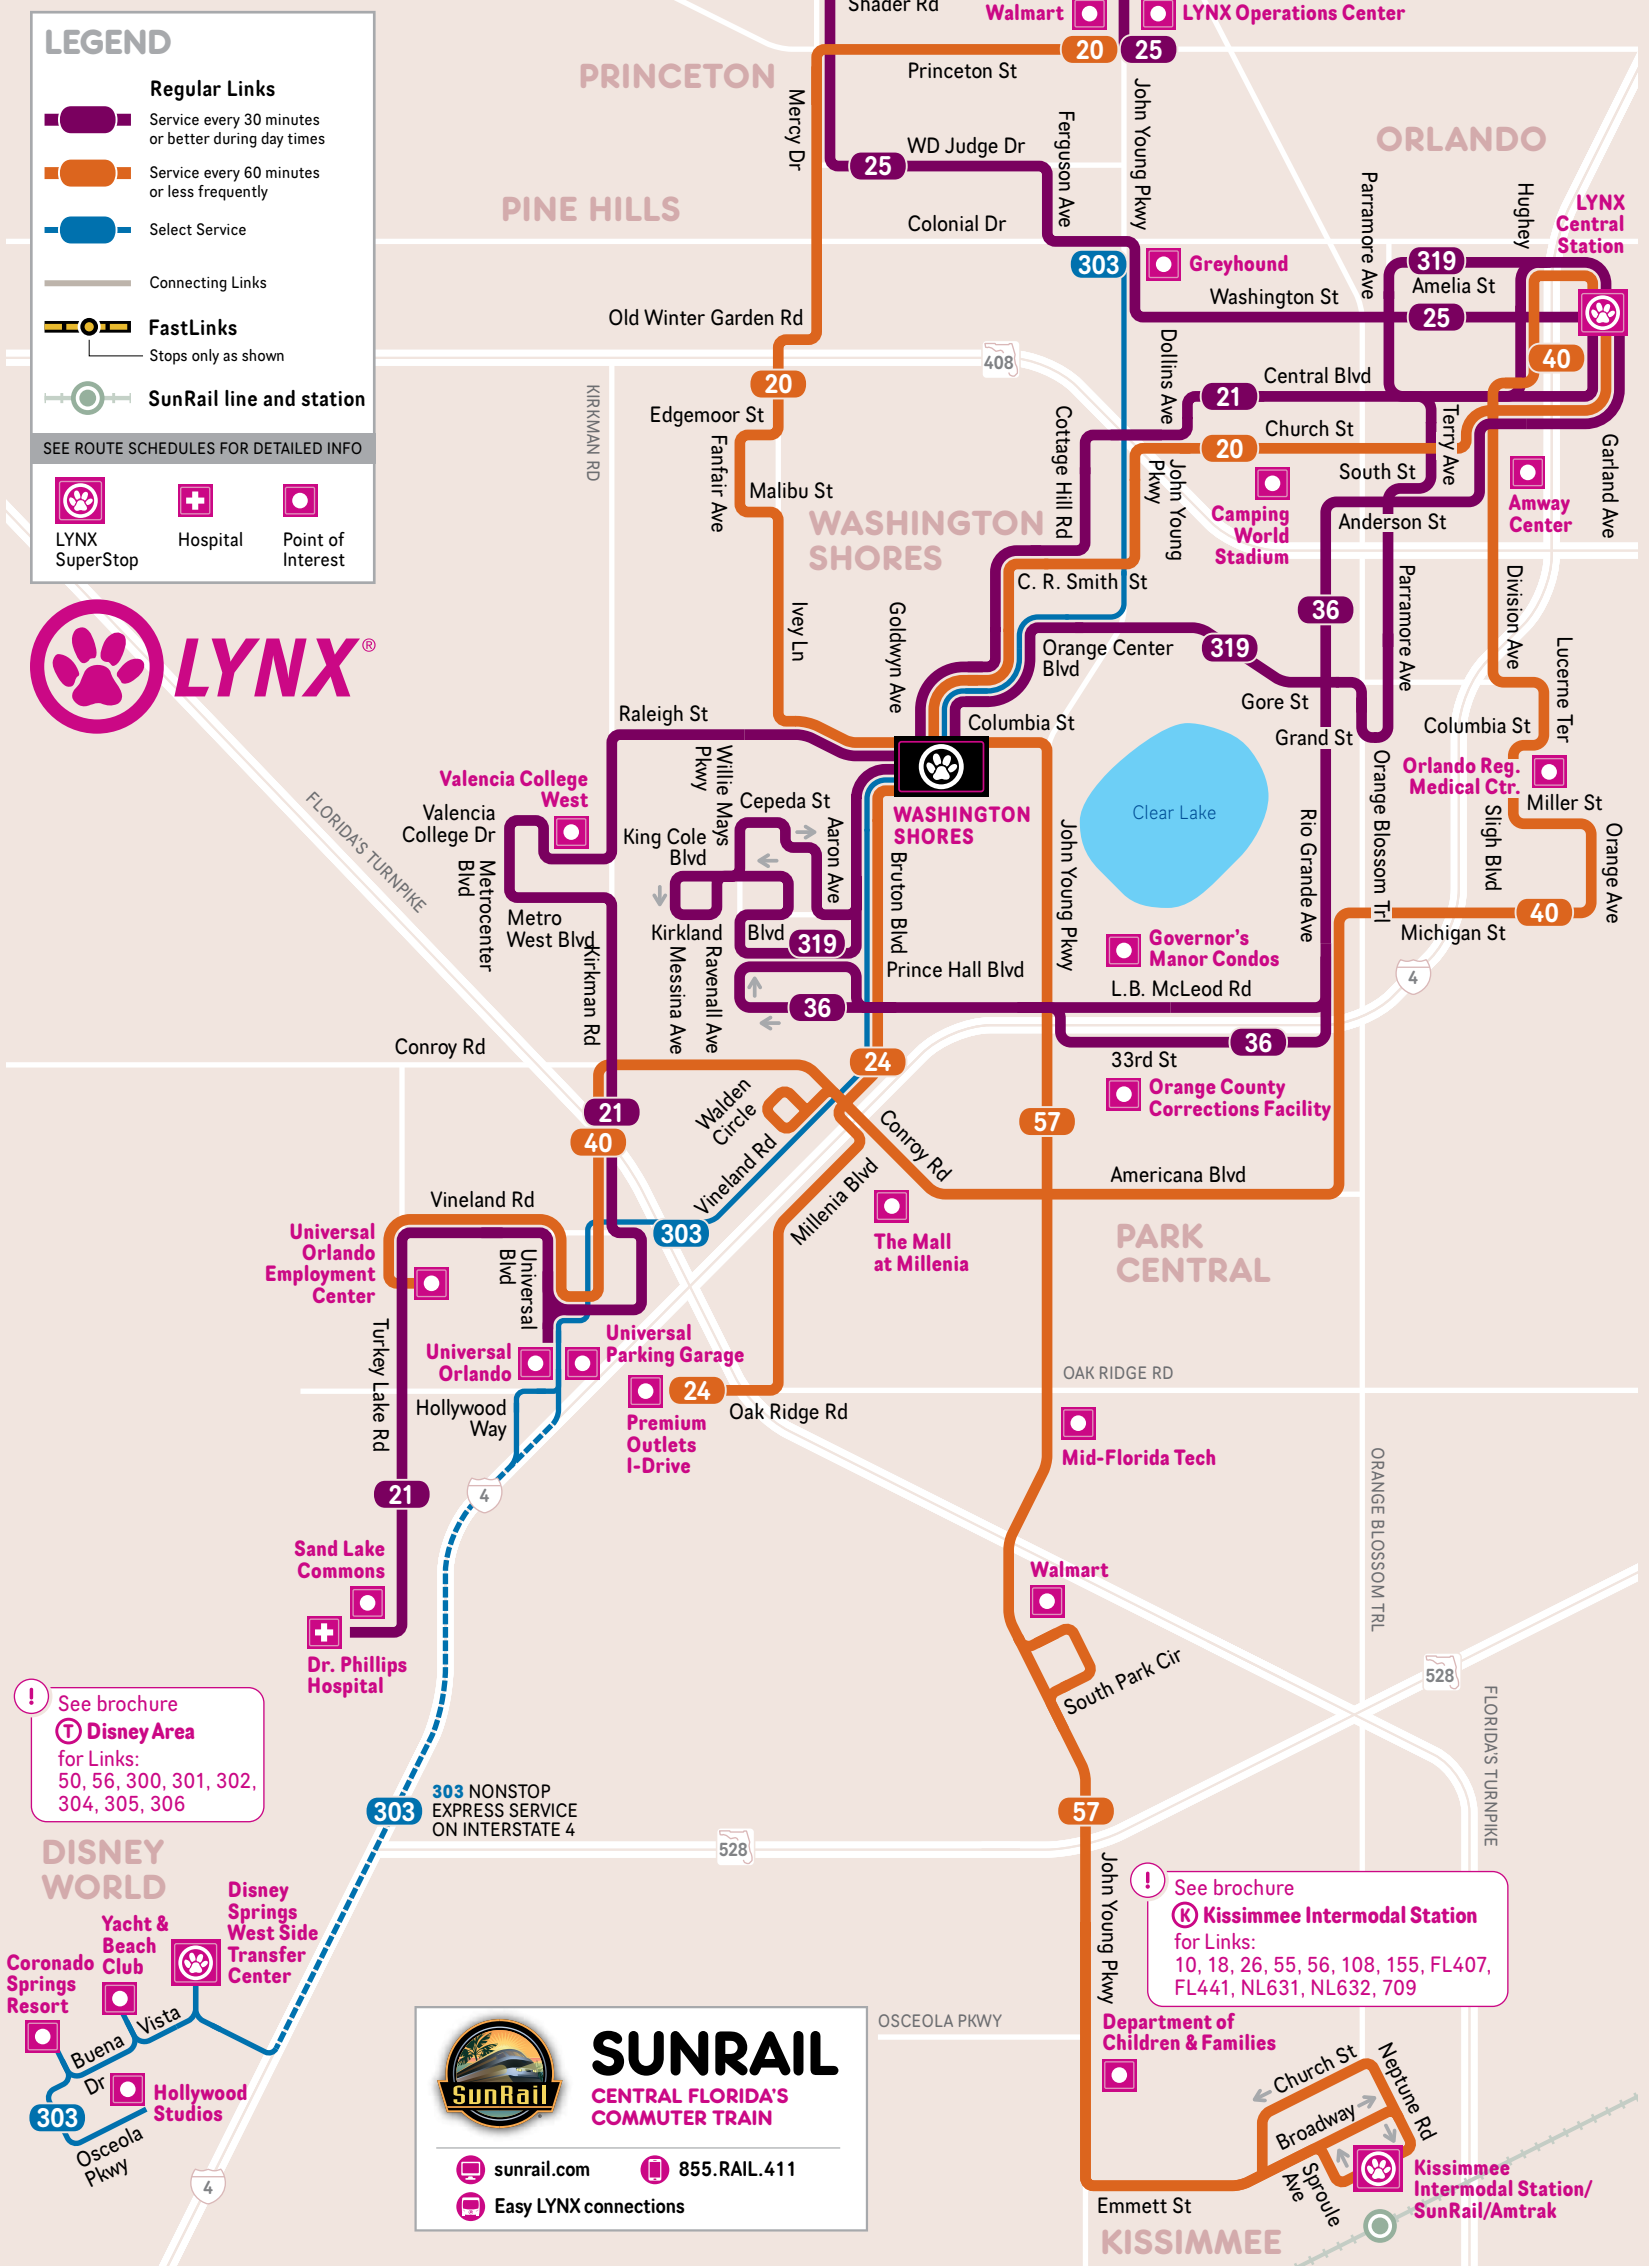

WELCOME ABOARD!

LYNX operates 83 Links to great places throughout Central Florida. If you don't see your destination here, **CONTACT US** and we can connect you to the right Link for your trip.

Riding LYNX is also easy on your wallet. You can pay for your trip as you board the bus:

ONE RIDE	ALL-DAY	Link 709 and LYMMO are currently Fare Free. Please see individual Link schedules for more information. EXACT FARE REQUIRED. No change given.
$2.00 Regular	$4.50 Regular	
$1.00 with LYNX discount fare ID	$2.25 with LYNX discount fare ID	

Ready to roll? Look inside for more info...

LYNX is the public transit provider for Orange, Osceola and Seminole counties. Additional connectivity with Lake and Polk counties.

CONTACT US for information on fares, bus stops, schedules and trip planning:

407-841-5969 phone

golynx.com web

THANK YOU FOR RIDING LYNX!

BROCHURE

WASHINGTON SHORES SUPERSTOP

Links 20, 21, 24, 25, 36, 40, 57, 303, 319

DIRECT SERVICE TO:

- Amway Center
- Citrus Bowl
- Downtown Disney
- Downtown Orlando
- Kissimmee
- Orlando Regional Medical Center
- Universal Orlando
- Valencia College West Campus

Effective: DECEMBER 2020

Other accessible formats available upon request

WASHINGTON SHORES SUPERSTOP

Schematic Map
Not to Scale

CAN'T FIND YOUR LINK?

LYNX has 21 brochures, listed below, to help you find your bus. Each one shows the Links serving a certain area, like Fern Park, or a particular service, like LYMMO. You can also use the table to the right, which shows each Link and the brochure it appears on. Note that some Links are shown on more than one brochure.

LYNX BUS SERVICE BROCHURES

- (A) Apopka SuperStop
- (B) Colonial Plaza SuperStop
- (C) Colonial Dr East/West
- (D) Colonial Dr West/West Oaks Mall
- (E) Destination Parkway
- (F) Dixie Belle Dr & Gatlin Ave
- (G) FastLink Services
- (H) Fern Park SuperStop
- (I) Florida Mall SuperStop
- (K) Kissimmee Intermodal Station
- (L) LYNX Central Station
- (M) LYMMO
- (N) Orlando International Airport
- (O) Poinciana Walmart Center
- (P) Rosemont SuperStop
- (Q) Sanford Seminole Centre
- (R) SunRail Connections
- (S) UCF Area
- (T) Disney Area
- (U) Washington Shores SuperStop
- (V) Winter Park Village Area

QUESTIONS?

Visit us online
golynx.com

Give us a call
407.841.LYNX

Like us on Facebook
facebook.com/golynx

Follow us on Twitter
[@lynxbusorlando](https://twitter.com/lynxbusorlando)

Link	Brochure	Link	Brochure	Link	Brochure	Link	Brochure
1	R V	42	E I N R	300	L T	407	G N K
3	F L	44	A	301	T	418	G I R
6	B F	45	Q R	302	P T	441	G I R L
7	I L	46E	Q R	303	T U	LYMMO	
8	E L	46W	Q R	304	T	L M	Orange Line
9	P R V	48	C L	305	T	L M	Lime Line
10	K	49	C L	306	O R T	M	Grapefruit Line
11	L N R	50	L T	313	B L		
13	B L S	51	B L N	319	L U		
15	L S	54	D L	405	A	NeighborLink	
18	K L R	55	K	426	O	601	O
20	L U	56	K T	434	R S	604	O R
21	L U	57	K U	436N	A H R	611	D
23	P R V	58	E	436S	F H N	612	C D
24	U	102	H L R V	443	P R V	613	D
25	L U	103	H Q	709	K	621	S
26	K O	104	C L S			622	S
28	C L	105	C D L			631	K R
29	C L	106	A L P			632	K R
34	Q R	107	I L			641	E
36	L U	108	I K			651	O R
37	I	111	E I N R			652	A H R V
38	E L	125	D L R				
40	L R U	155	K R