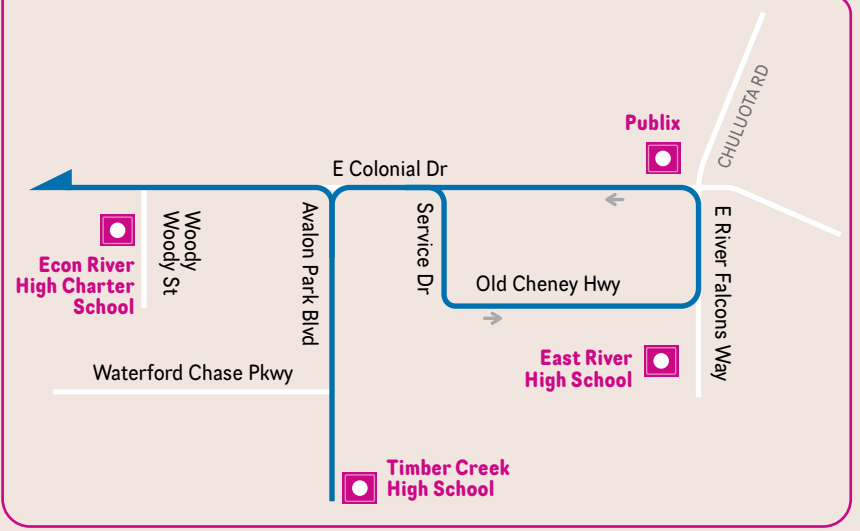

320 Detail

LEGEND

- **Regular Links**
  - Service every 30 minutes or better during day times
  - Service every 60 minutes or less frequently
- **Select Service**
- **Connecting Links**
- **FastLinks**
  - Stops only as shown
- **SunRail line and station**

SEE ROUTE SCHEDULES FOR DETAILED INFO

- LYNX SuperStop
- Hospital
- Point of Interest

SUNRAIL
CENTRAL FLORIDA'S COMMUTER TRAIN

sunrail.com 855.RAIL.411
Easy LYNX connections