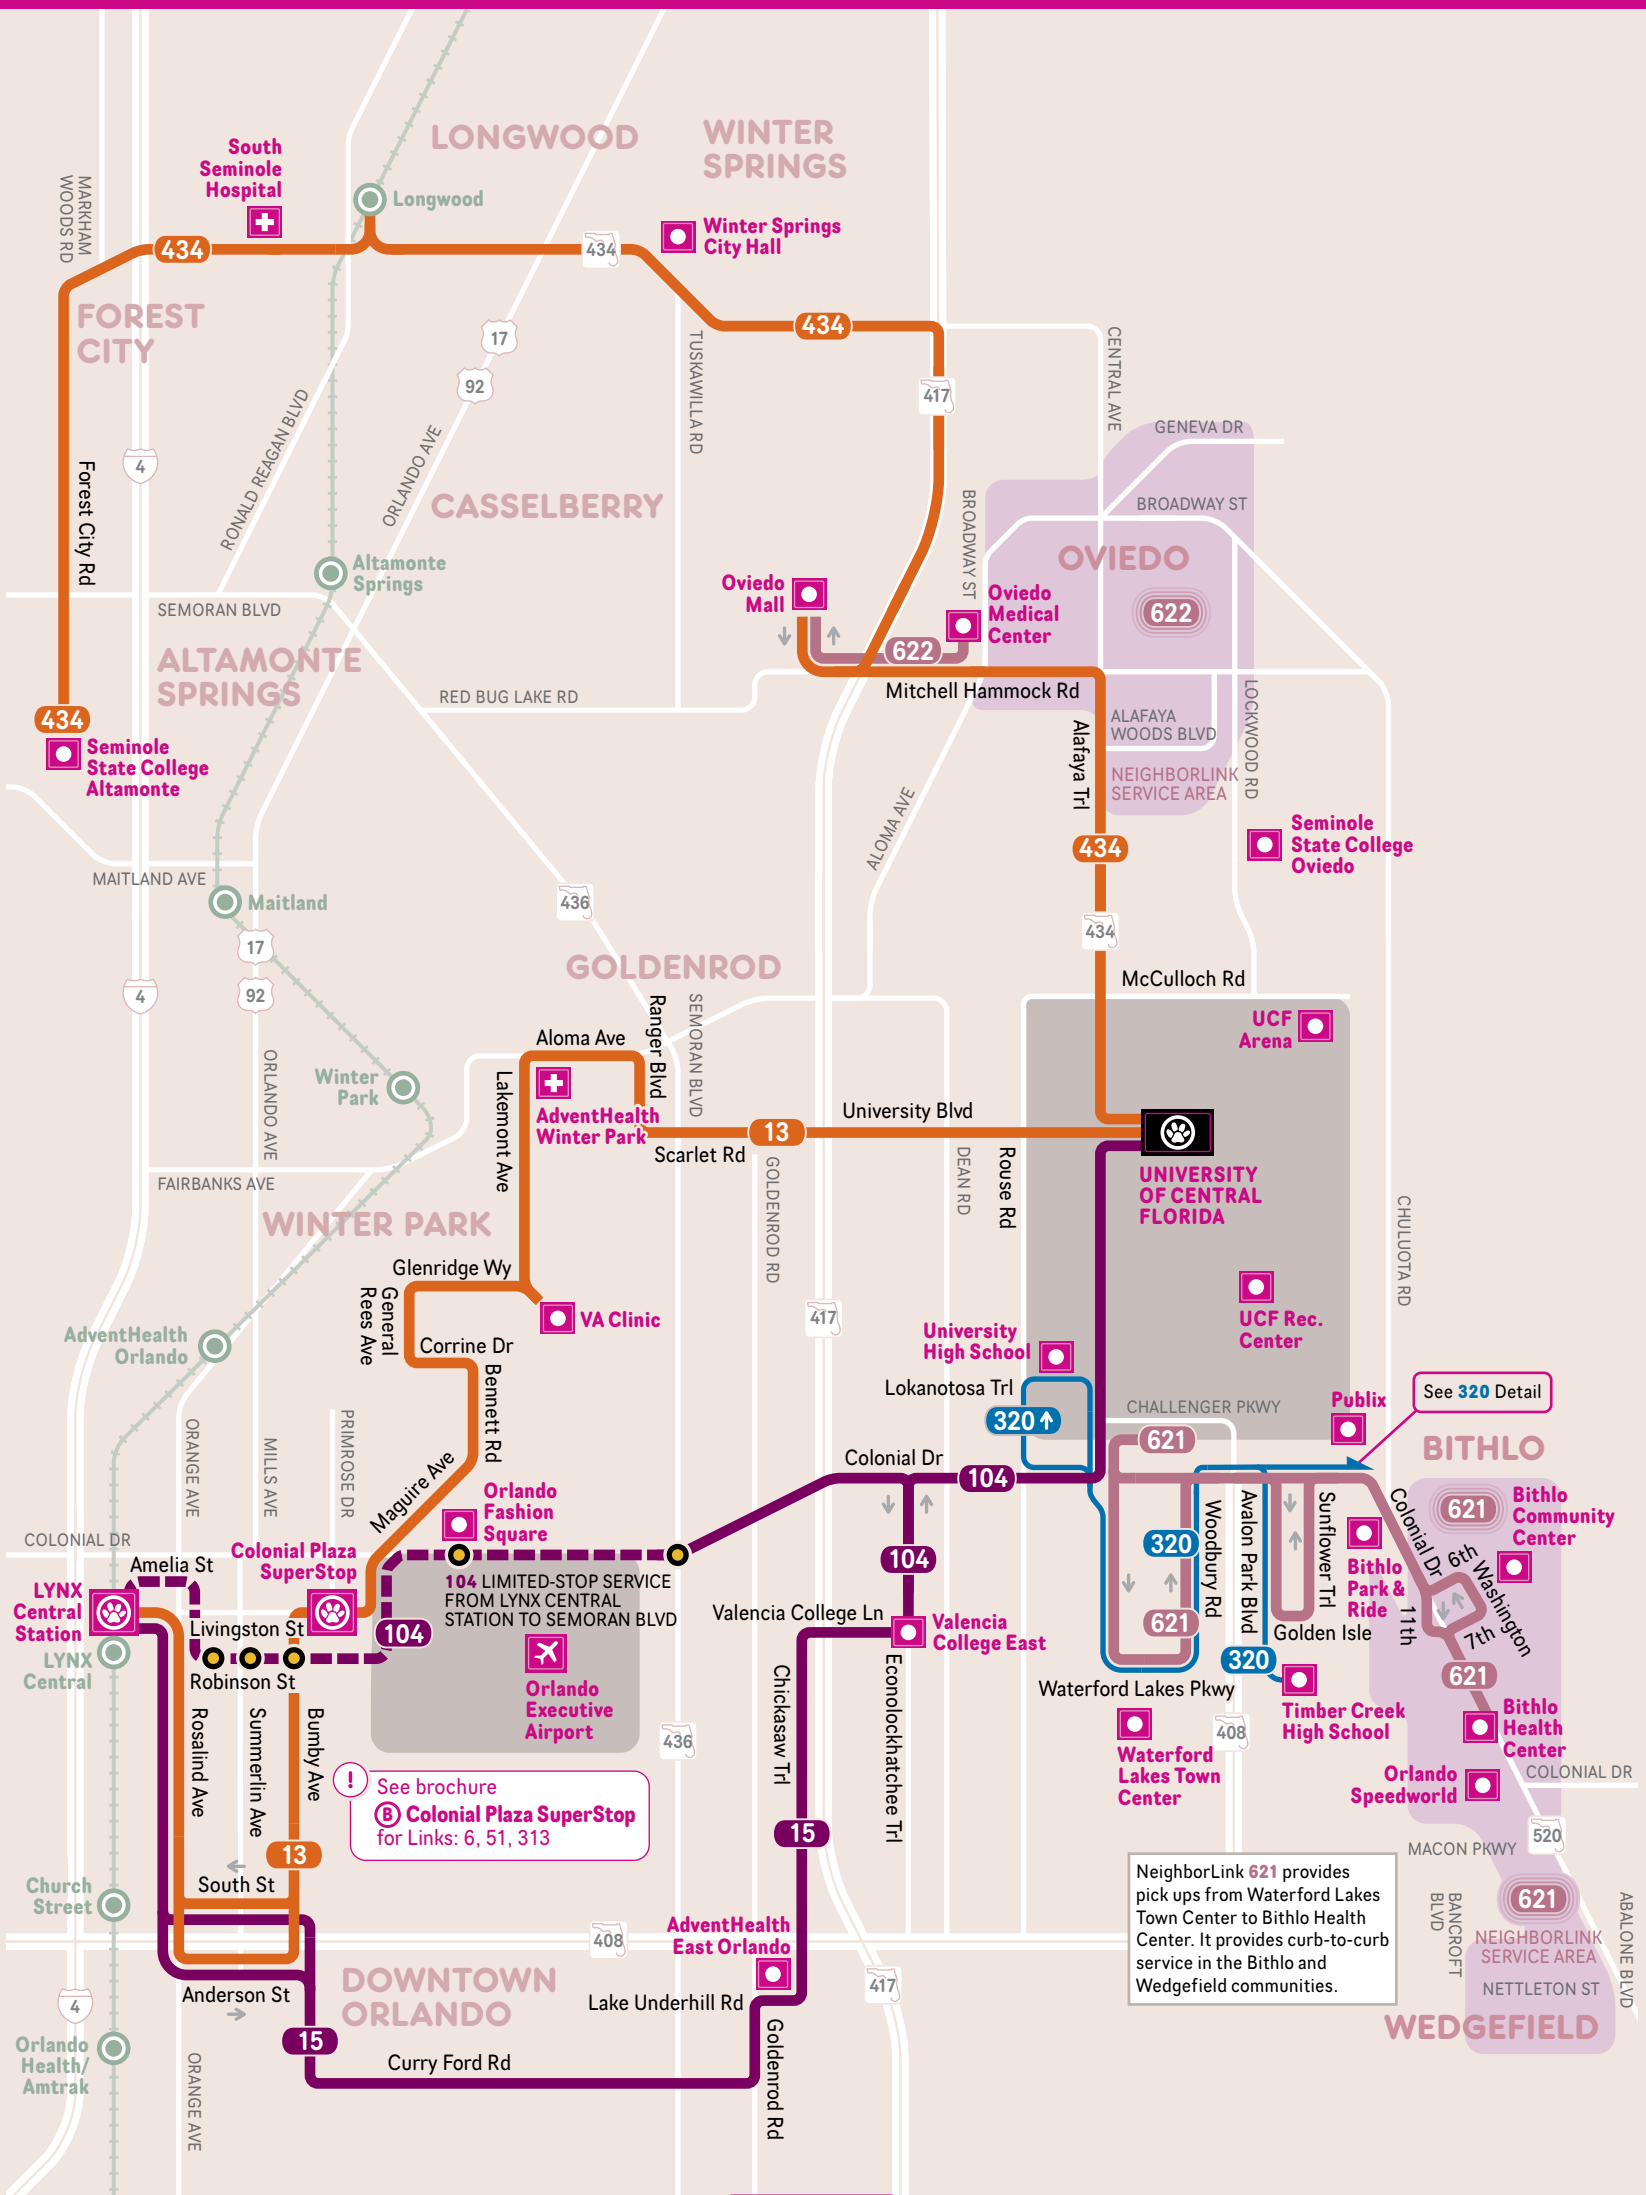

WELCOME ABOARD!

LYNX operates 83 Links to great places throughout Central Florida. If you don't see your destination here, **CONTACT US** and we can connect you to the right Link for your trip.

Riding LYNX is also easy on your wallet. You can pay for your trip as you board the bus:

ONE RIDE	ALL-DAY	
$2.00 Regular	$4.50 Regular	Link 709 and LYMMO are currently Fare Free.
$1.00 with LYNX discount fare ID	$2.25 with LYNX discount fare ID	Please see individual Link schedules for more information.
		EXACT FARE REQUIRED No change given.

Ready to roll? Look inside for more info...

LYNX is the public transit provider for Orange, Osceola and Seminole counties. Additional connectivity with Lake and Polk counties.

CONTACT US for information on fares, bus stops, schedules and trip planning:

407-841-5969 phone

golynx.com web

THANK YOU FOR RIDING LYNX!

BROCHURE

Links 13, 15, 104, 320, 434, NL621, NL622

DIRECT SERVICE TO:

- **Bithlo**
- **Downtown Orlando**
- **Orlando VA Clinic**
- **Oviedo**
- **Seminole State College Altamonte and Oviedo Campuses**
- **U of Central Florida**
- **Waterford Lakes Town Center**

Effective: JULY 2020

Other accessible formats available upon request

UCF AREA

Schematic Map
Not to Scale