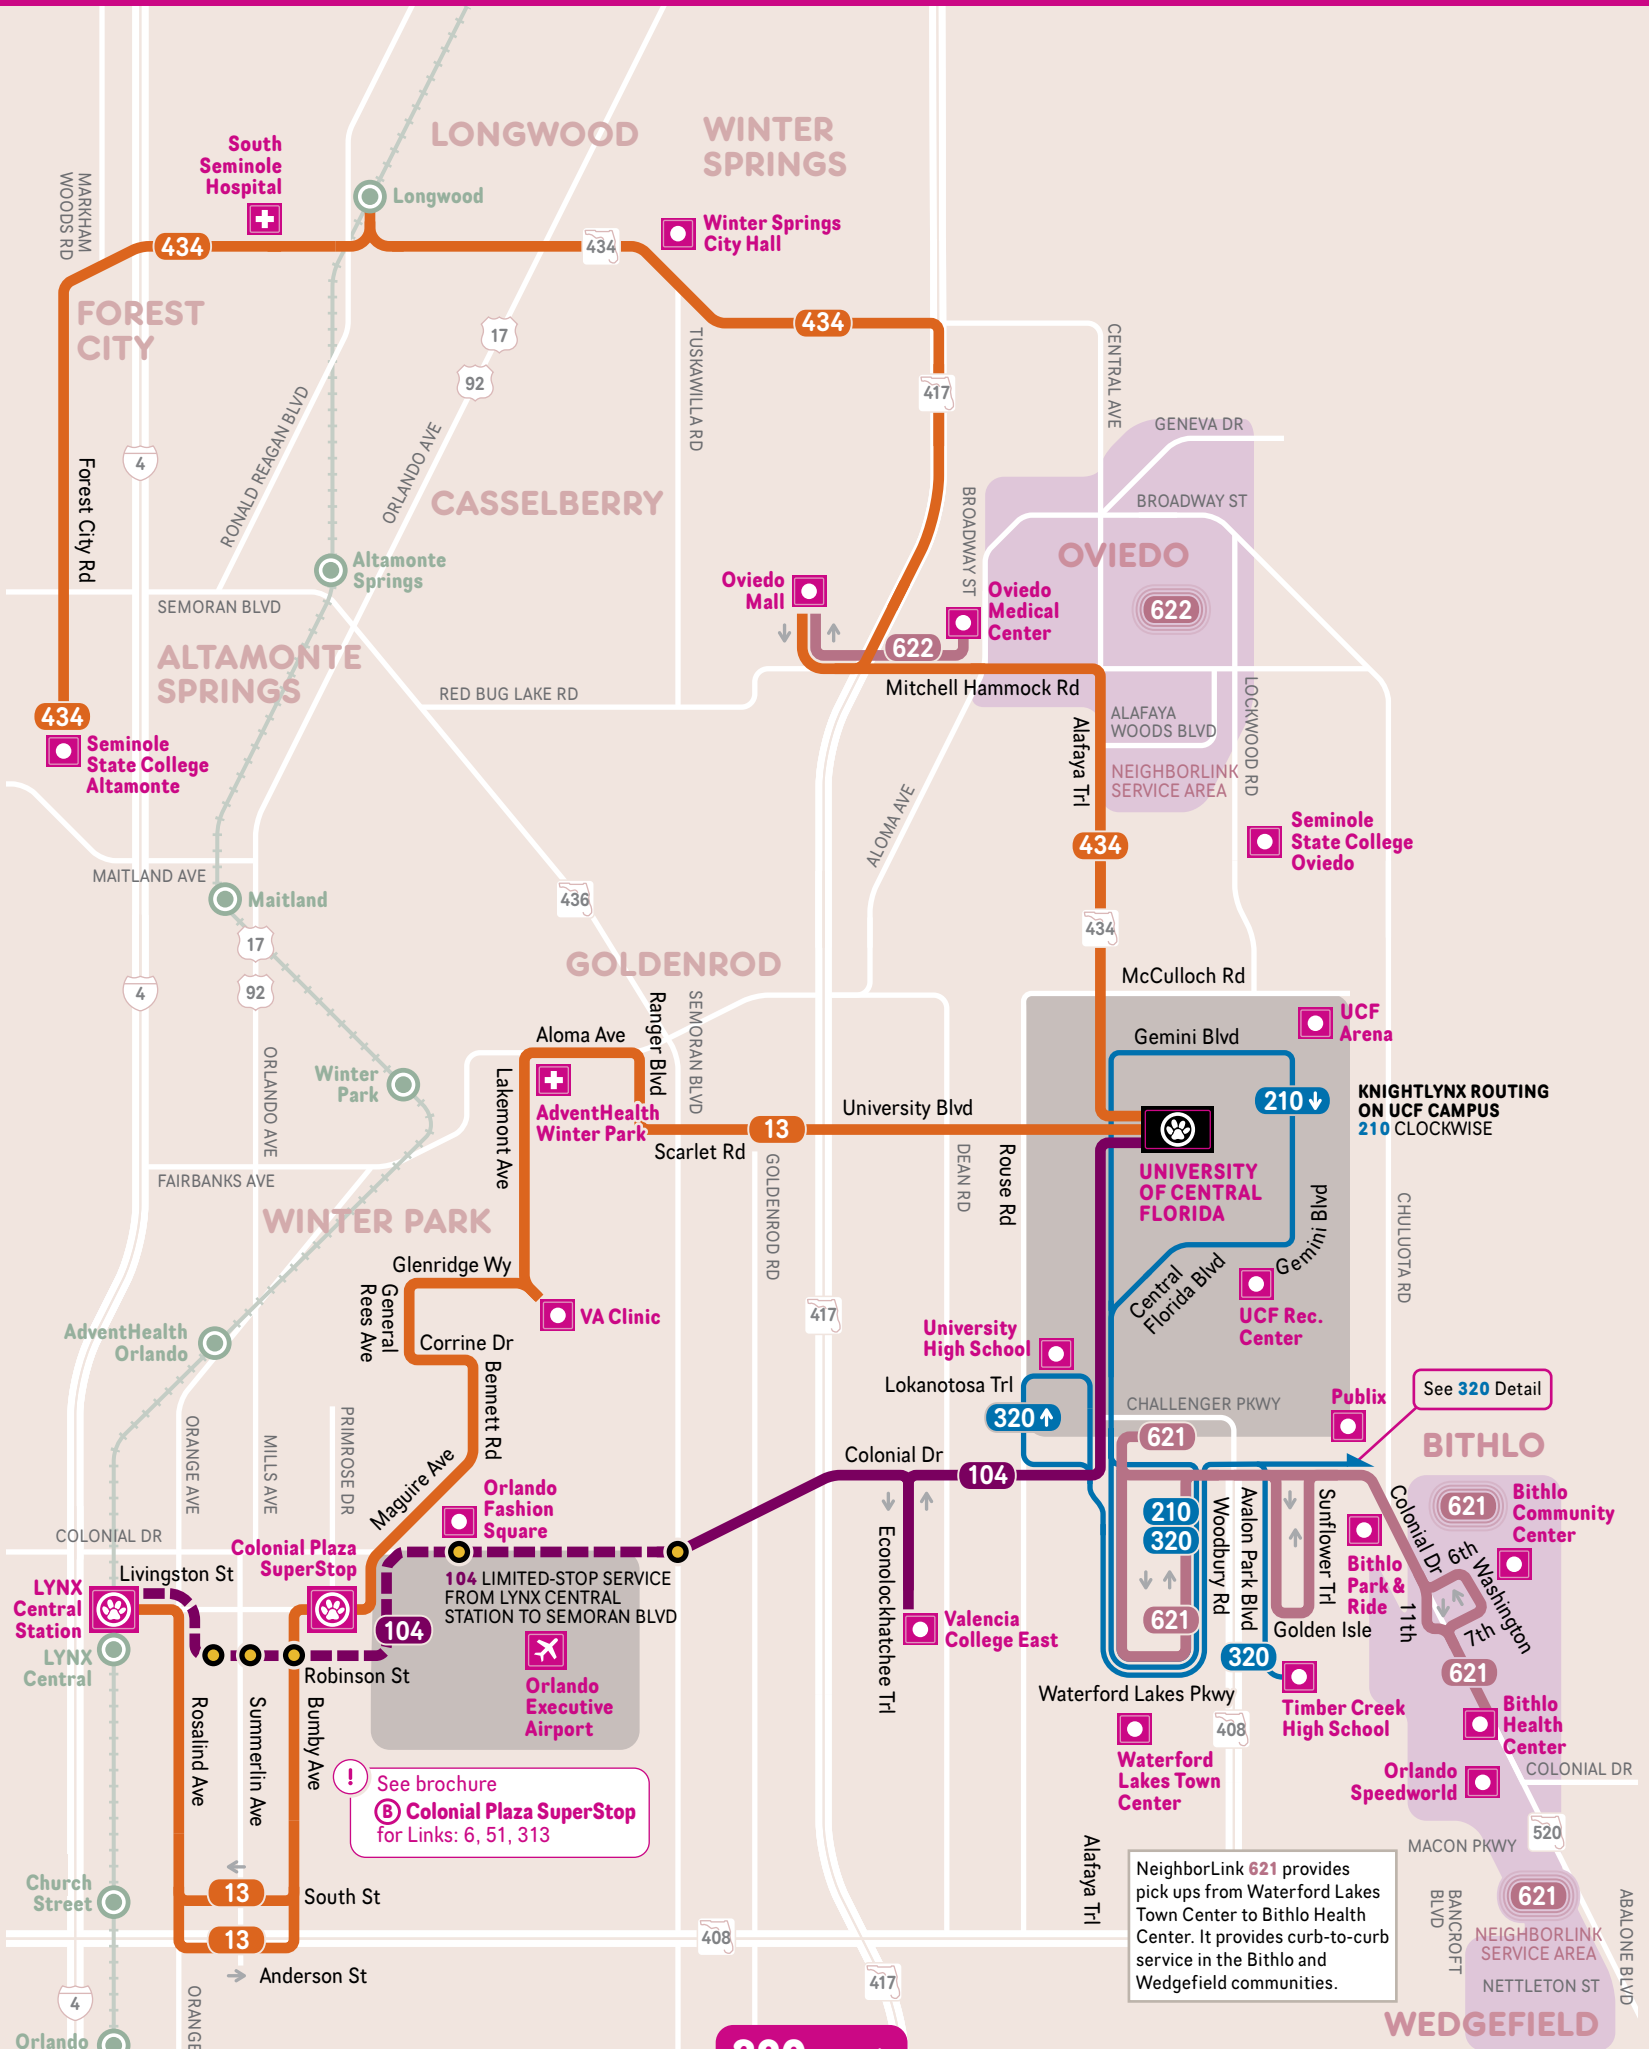

WELCOME ABOARD!

LYNX operates 89 Links to great places throughout Central Florida. If you don't see your destination here, **CONTACT US** and we can connect you to the right Link for your trip.

Riding LYNX is also easy on your wallet. You can pay for your trip as you board the bus:

ONE RIDE	ALL-DAY	Links 416, 427 and 709 observe a different fare structure.
$2.00 Regular	$4.50 Regular	Please see individual Link schedules for more information.
$1.00 with LYNX discount fare ID	$2.25 with LYNX discount fare ID	EXACT FARE REQUIRED No change given.

Ready to roll? Look inside for more info...

LYNX is the public transit provider for Orange, Osceola and Seminole counties. Additional connectivity with Lake and Polk counties.

CONTACT US for information on fares, bus stops, schedules and trip planning:

407-841-5969 phone
407-423-0787 tdd
golynx.com web

THANK YOU FOR RIDING LYNX!

BROCHURE

Links 13, 104, 320, 434, NL621, NL622, KnightLYNX 210

DIRECT SERVICE TO:

- **Bithlo**
- **Downtown Orlando**
- **Orlando VA Clinic**
- **Oviedo**
- **Seminole State College Altamonte and Oviedo Campuses**
- **U of Central Florida**
- **Waterford Lakes Town Center**

Effective: APRIL 2019

Other accessible formats available upon request

UCF AREA

Schematic Map
Not to Scale