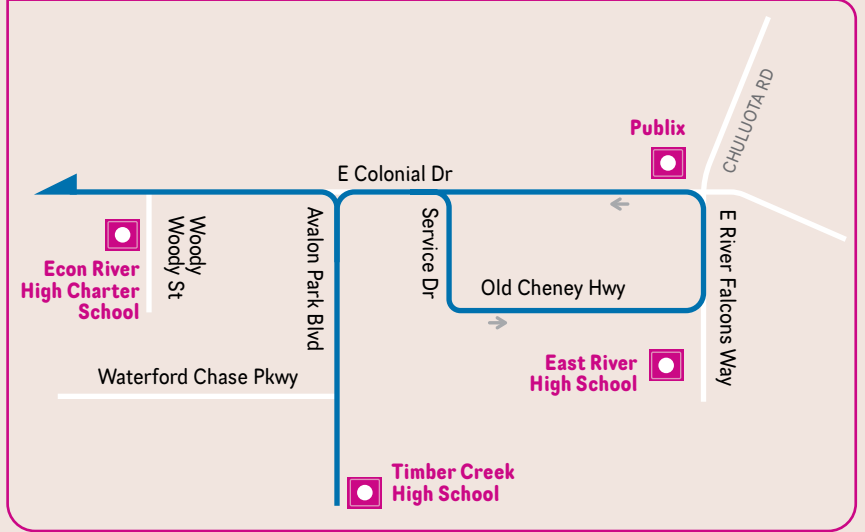

320 Detail

LEGEND

- **Regular Links:**
  - Thick purple line: Service every 30 minutes or better during day times
  - Thick orange line: Service every 60 minutes or less frequently
  - Thin blue line: Select Service
- **Connecting Links:** Thin grey line
- **FastLinks:** Yellow line with dots; Stops only as shown
- **SunRail line and station:** Green line with circle

SEE ROUTE SCHEDULES FOR DETAILED INFO

- LYNX SuperStop
- Hospital
- Point of Interest

SUNRAIL
CENTRAL FLORIDA'S COMMUTER TRAIN

sunrail.com 855.RAIL.411

Easy LYNX connections