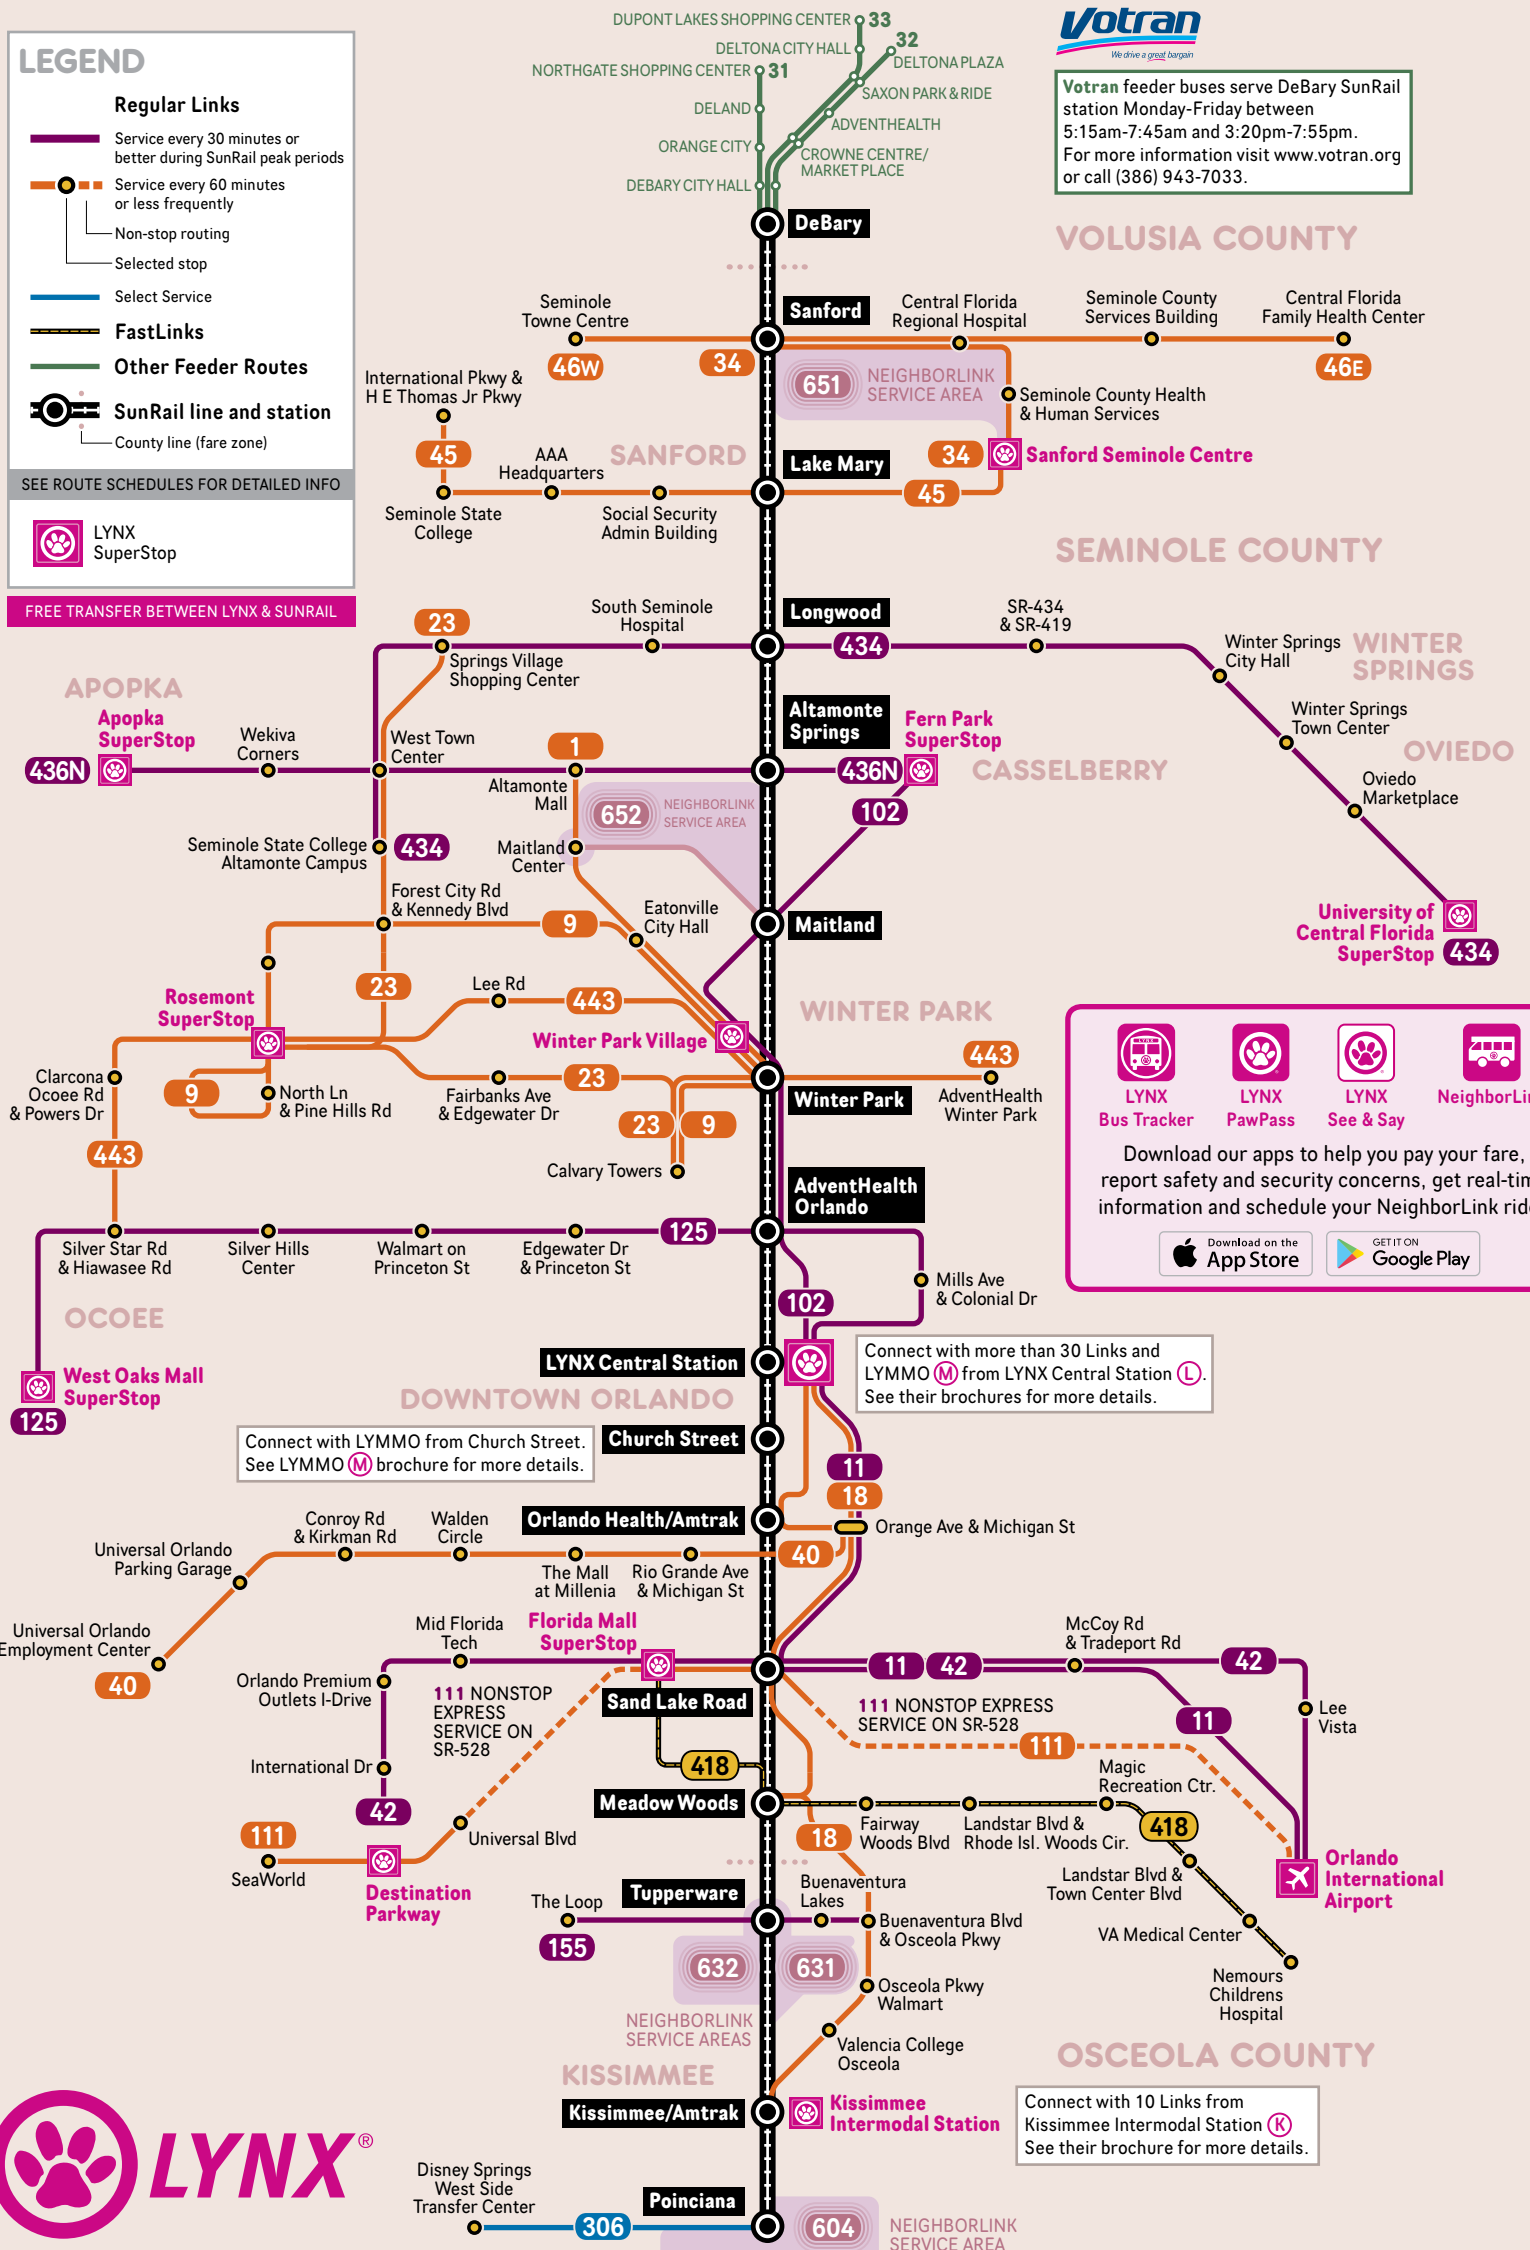

CONNECTING BUS SERVICE TO SUNRAIL STATIONS:

- Sanford
- Lake Mary
- Longwood
- Altamonte Springs
- Maitland
- Winter Park
- AdventHealth Orlando
- LYNX Central Station
- Church Street
- Orlando Health/Amtrak
- Sand Lake Road
- Meadow Woods
- Tupperware
- Kissimmee Intermodal
- Poinciana

Effective: JANUARY 2019

Other accessible formats available upon request

SUNRAIL CONNECTIONS

Schematic Map
Not to Scale

LEGEND

- Regular Links**
 - Service every 30 minutes or better during SunRail peak periods
 - Service every 60 minutes or less frequently
 - Non-stop routing
 - Selected stop
- Select Service**
- FastLinks**
- Other Feeder Routes**
- SunRail line and station**
 - County line (fare zone)

SEE ROUTE SCHEDULES FOR DETAILED INFO

LYNX SuperStop

FREE TRANSFER BETWEEN LYNX & SUNRAIL

Votran
We drive a great bargain

Votran feeder buses serve DeBary SunRail station Monday-Friday between 5:15am-7:45am and 3:20pm-7:55pm. For more information visit www.votran.org or call (386) 943-7033.

* SunRail peak service is generally 5:30 am – 8:30 am and 4:00 – 7:00 pm weekdays; however, times vary based on SunRail station location and direction of travel. Please check schedule information at www.SunRail.com prior to travel.