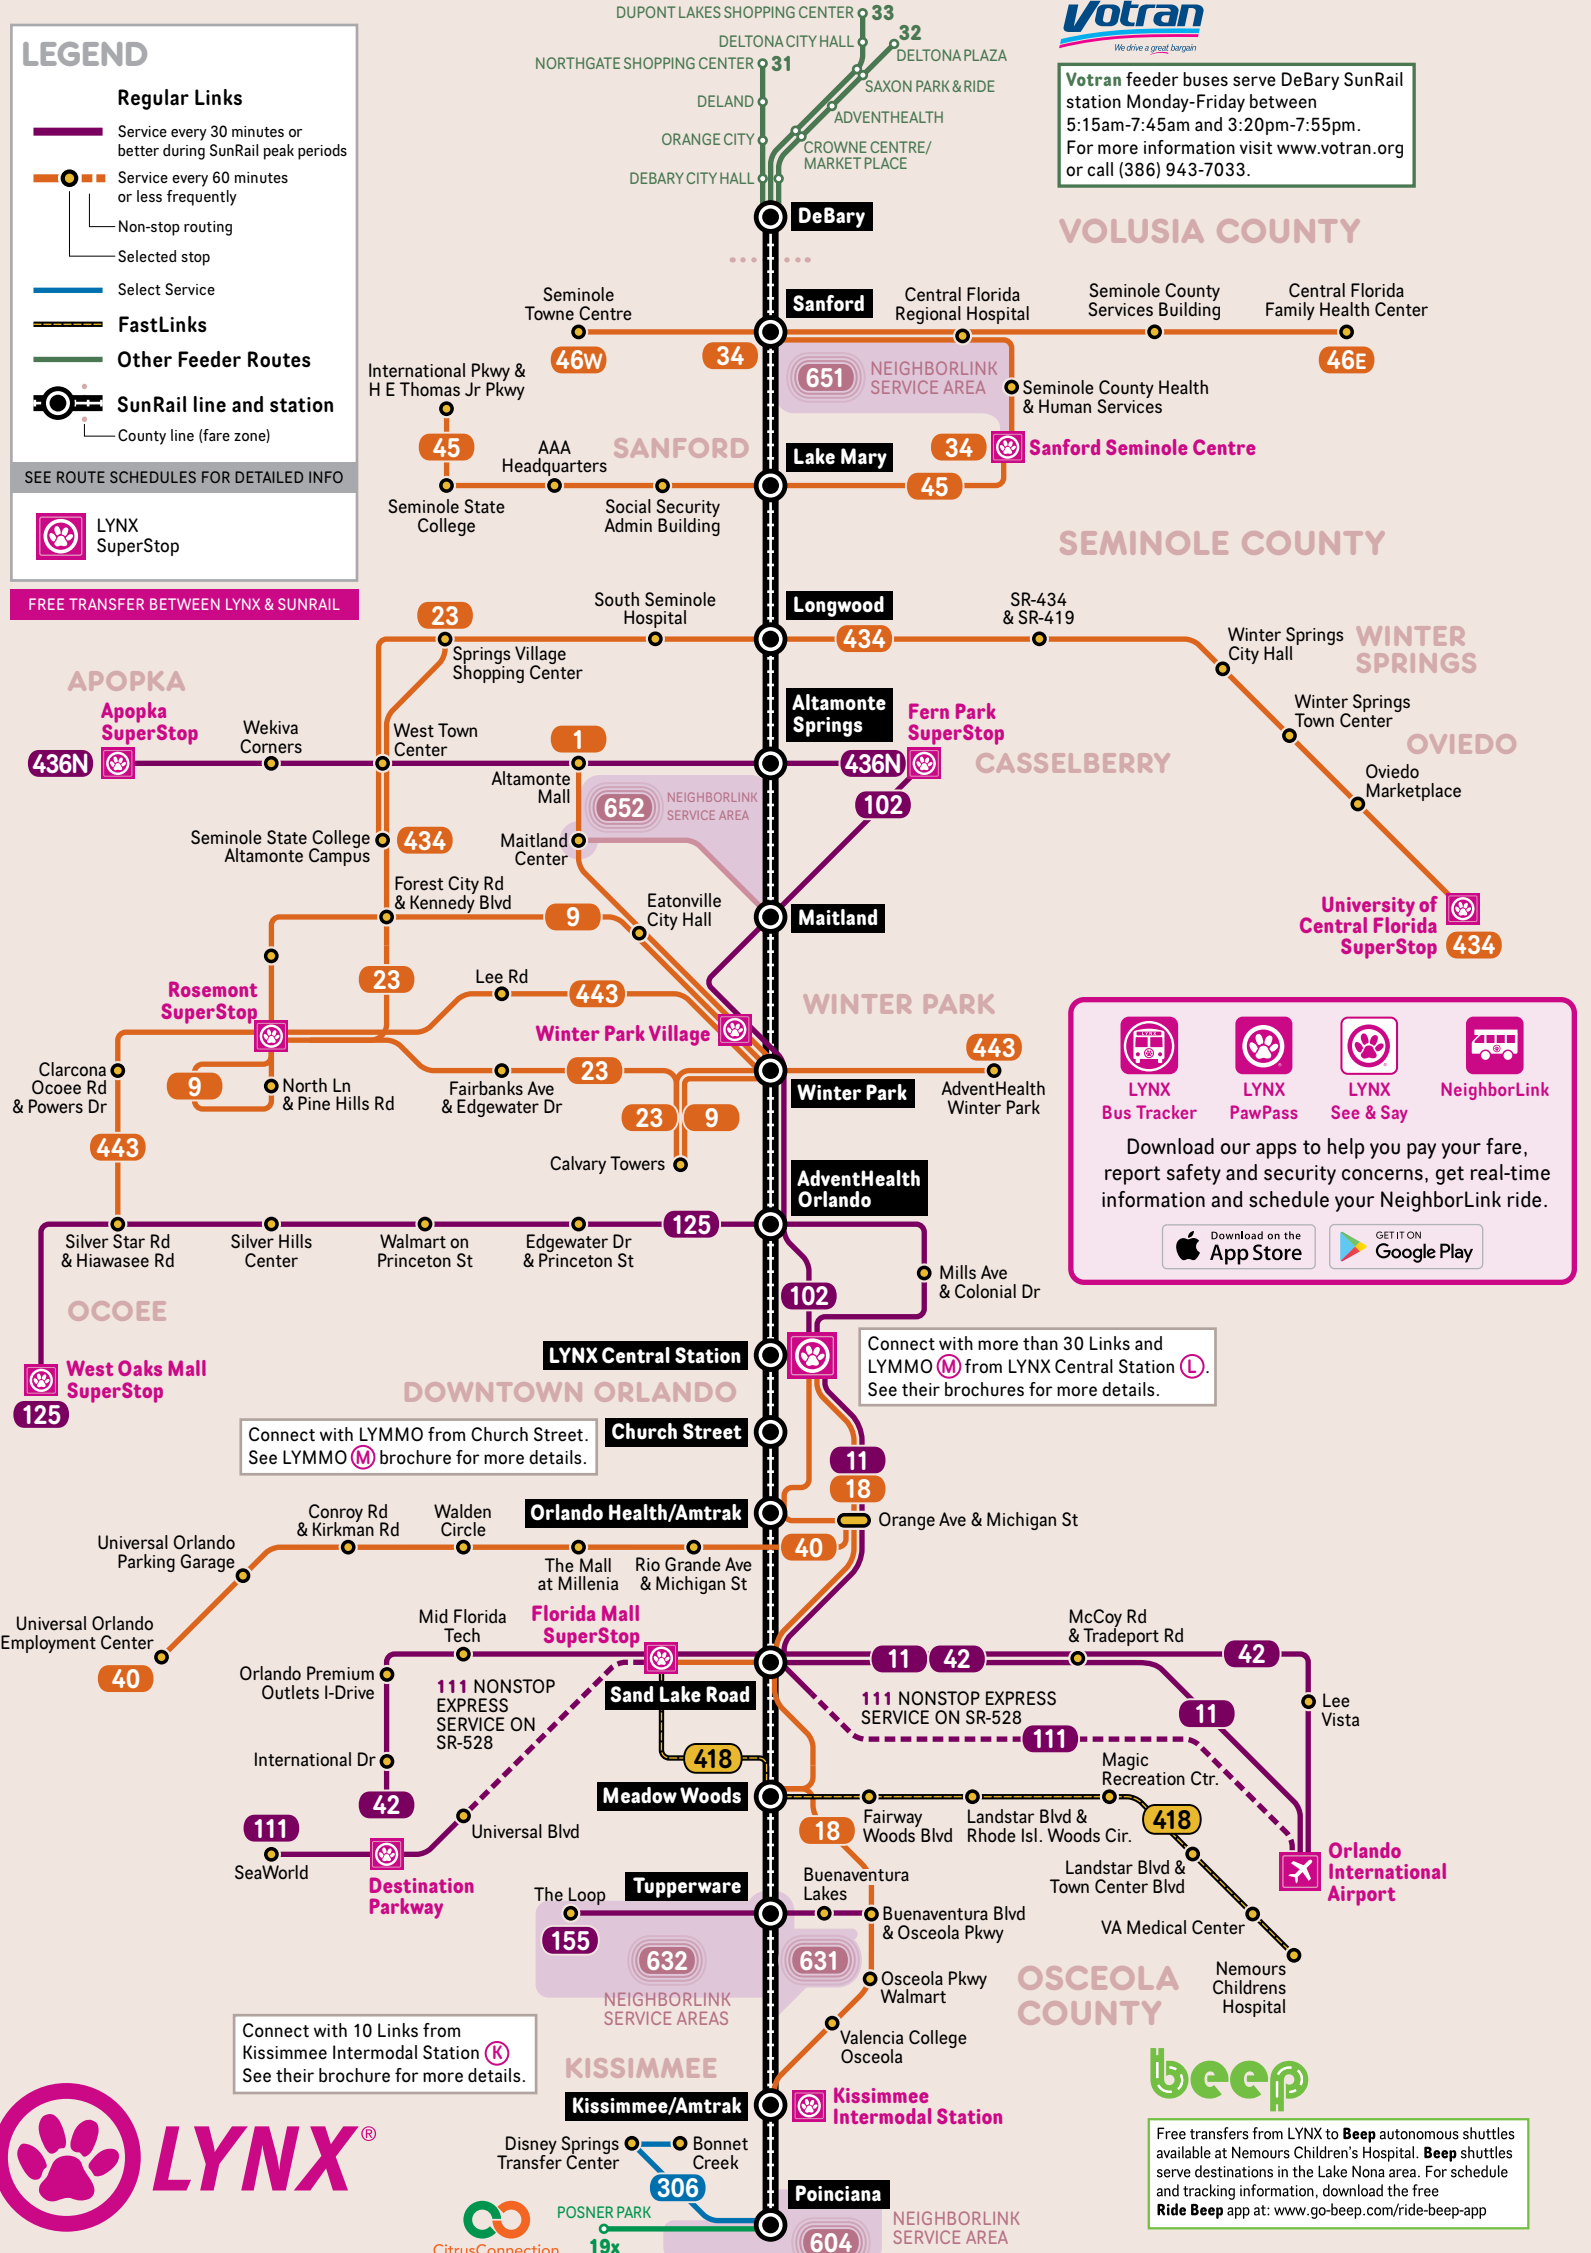

SUNRAIL CONNECTIONS

Schematic Map
Not to Scale