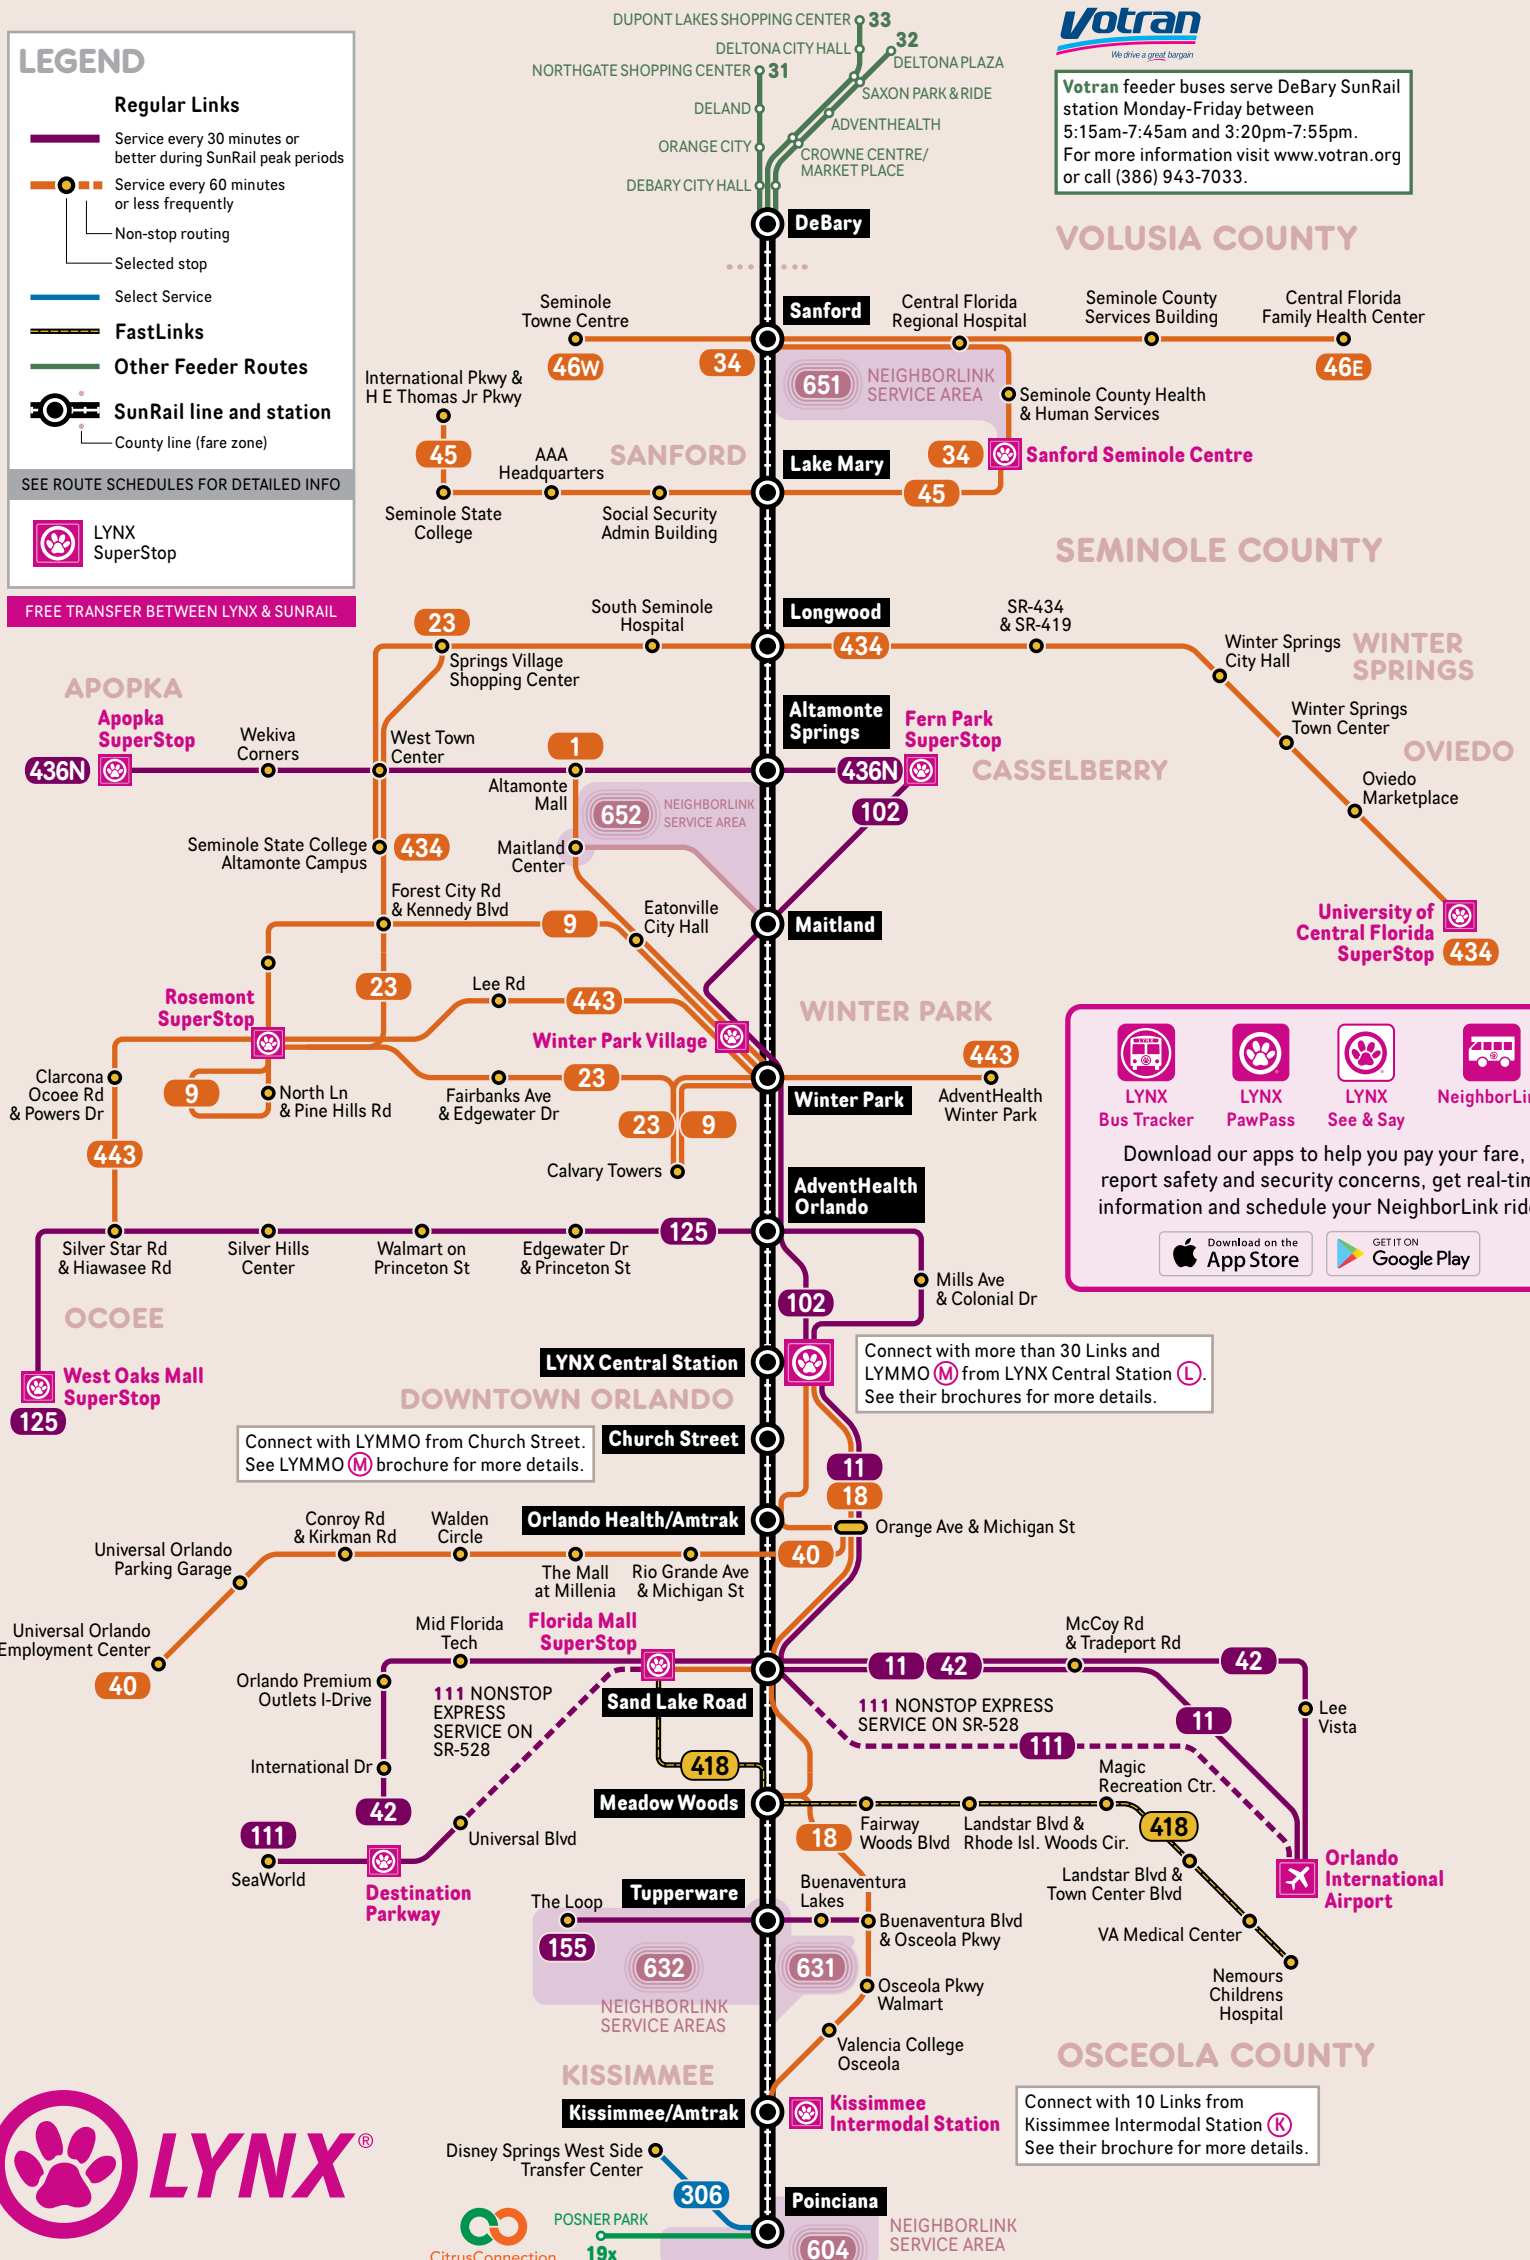

SUNRAIL CONNECTIONS

Schematic Map
Not to Scale

LEGEND

- **Regular Links**
  - Service every 30 minutes or better during SunRail peak periods
  - Service every 60 minutes or less frequently
  - Non-stop routing
  - Selected stop
- **Select Service**
- **FastLinks**
- **Other Feeder Routes**
- **SunRail line and station**
  - County line (fare zone)

SEE ROUTE SCHEDULES FOR DETAILED INFO

LYNX SuperStop

FREE TRANSFER BETWEEN LYNX & SUNRAIL

Votran feeder buses serve DeBary SunRail station Monday-Friday between 5:15am-7:45am and 3:20pm-7:55pm. For more information visit www.votran.org or call (386) 943-7033.