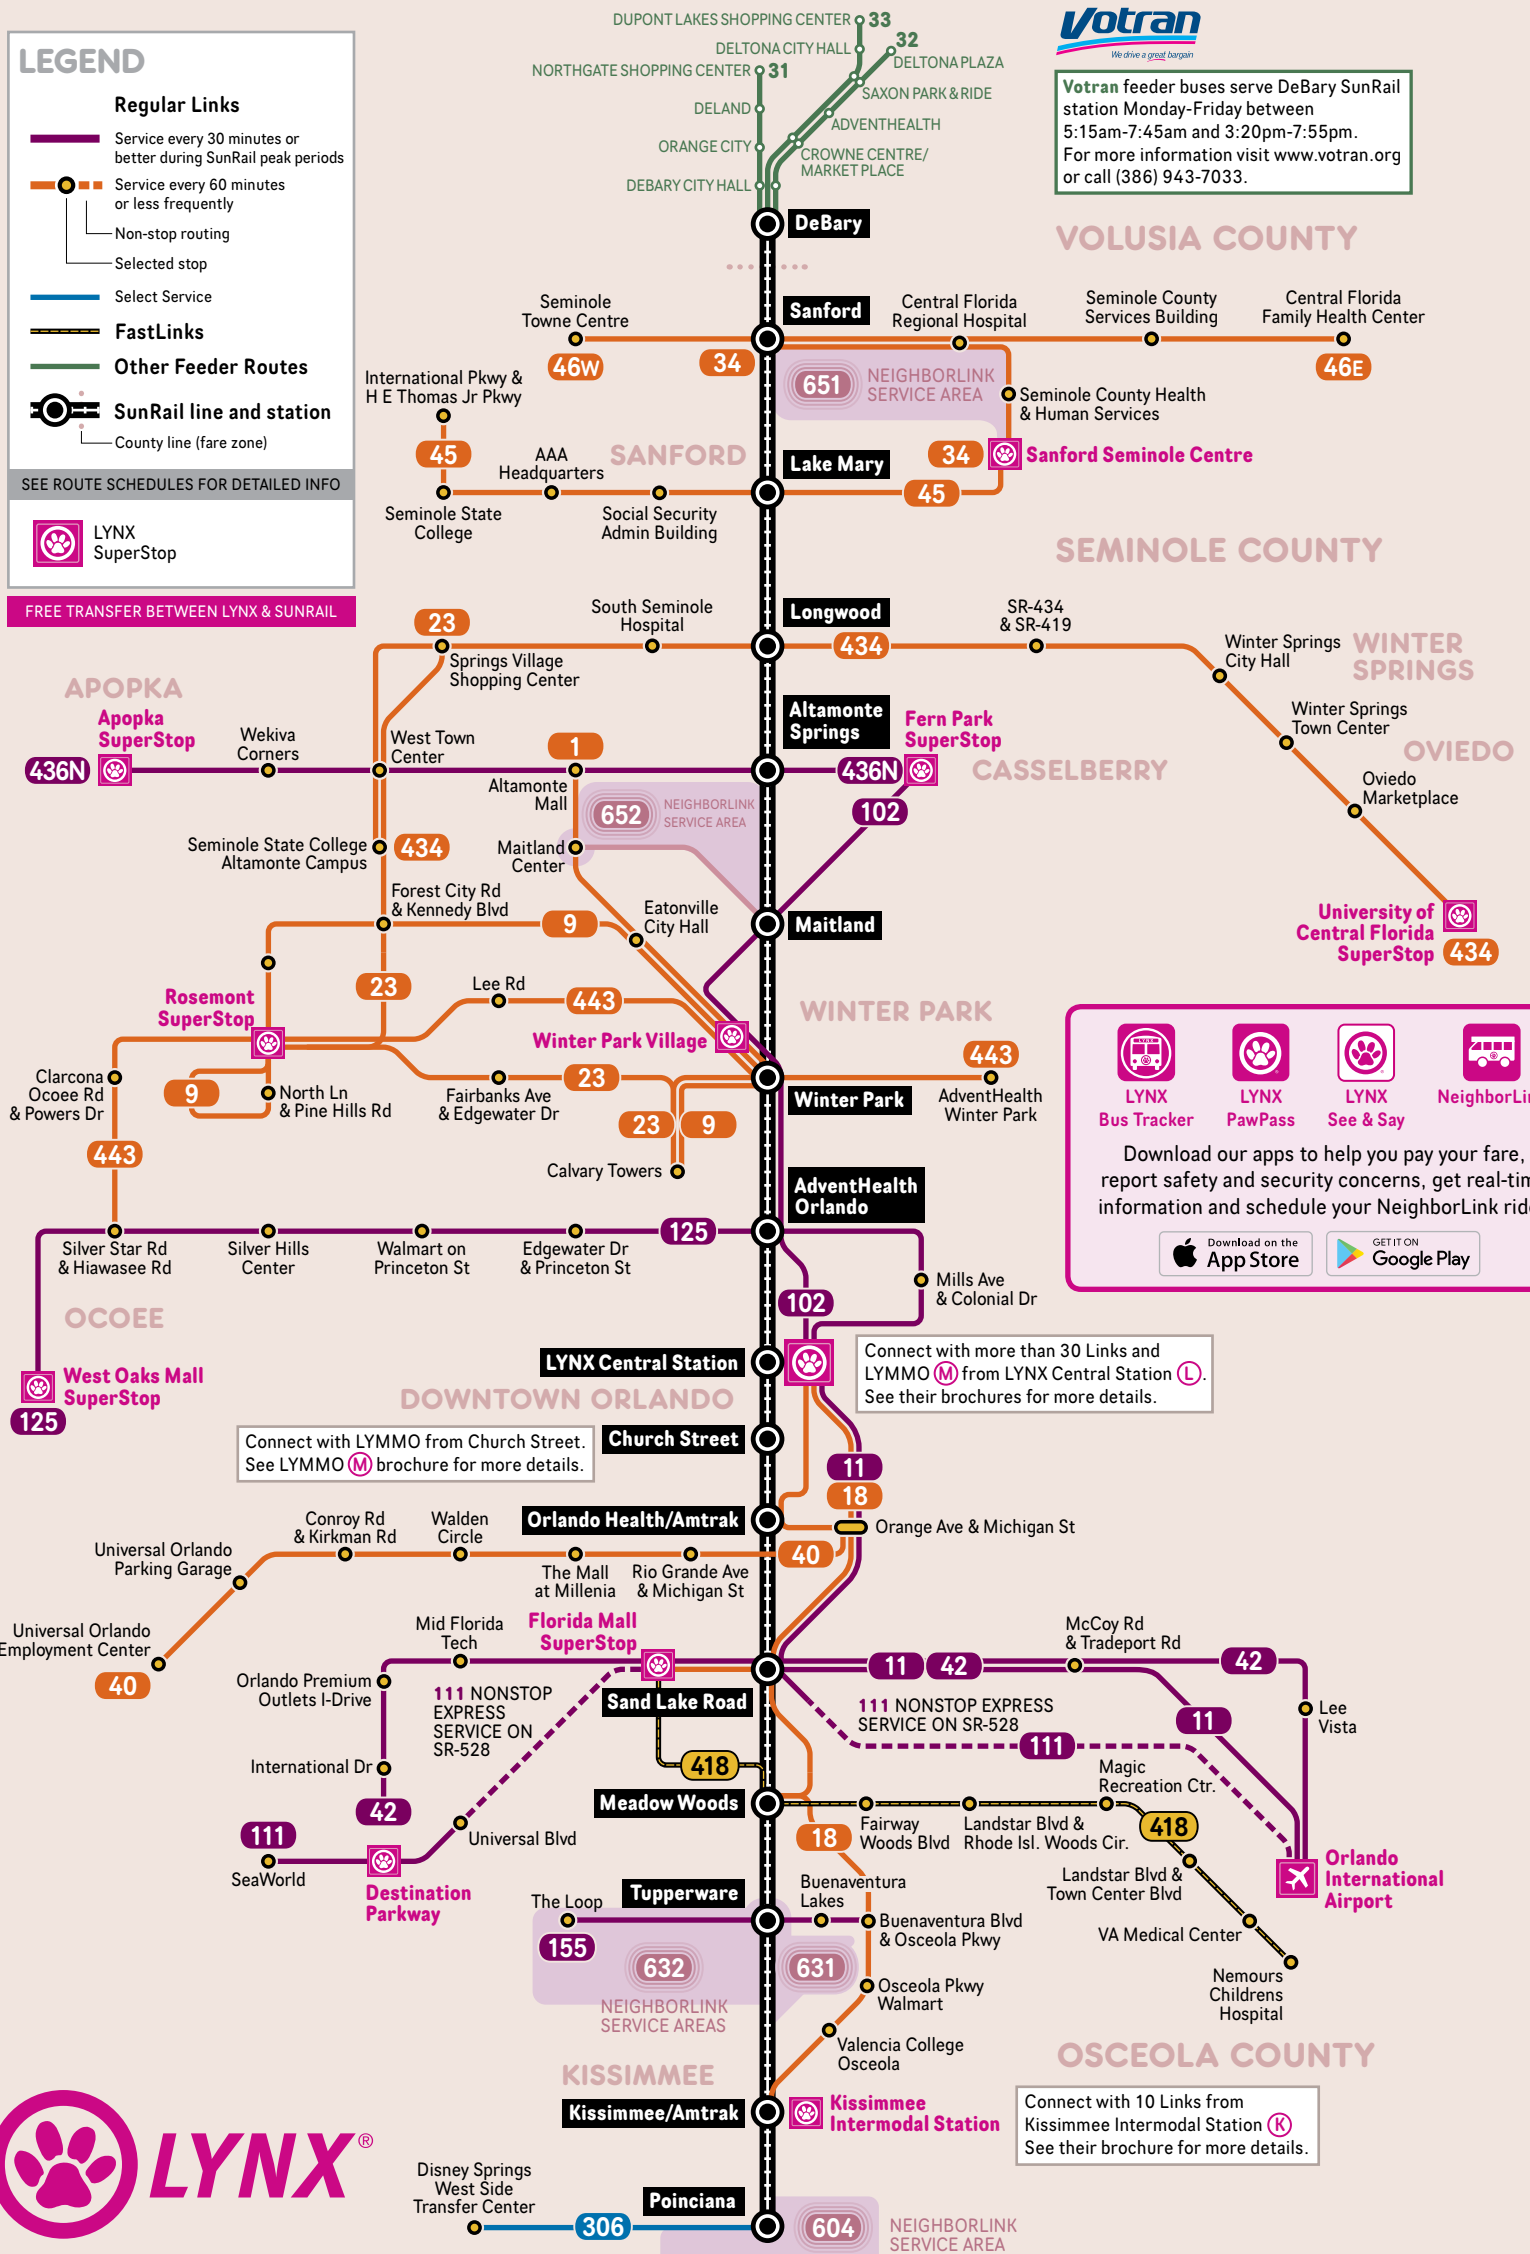

SUNRAIL CONNECTIONS

Schematic Map
Not to Scale

LEGEND

- **Regular Links**
  - Service every 30 minutes or better during SunRail peak periods
  - Service every 60 minutes or less frequently
  - Non-stop routing
  - Selected stop
- **Select Service**
- **FastLinks**
- **Other Feeder Routes**
- **SunRail line and station**
  - County line (fare zone)

SEE ROUTE SCHEDULES FOR DETAILED INFO

LYNX SuperStop

FREE TRANSFER BETWEEN LYNX & SUNRAIL

Votran feeder buses serve DeBary SunRail station Monday-Friday between 5:15am-7:45am and 3:20pm-7:55pm. For more information visit www.votran.org or call (386) 943-7033.