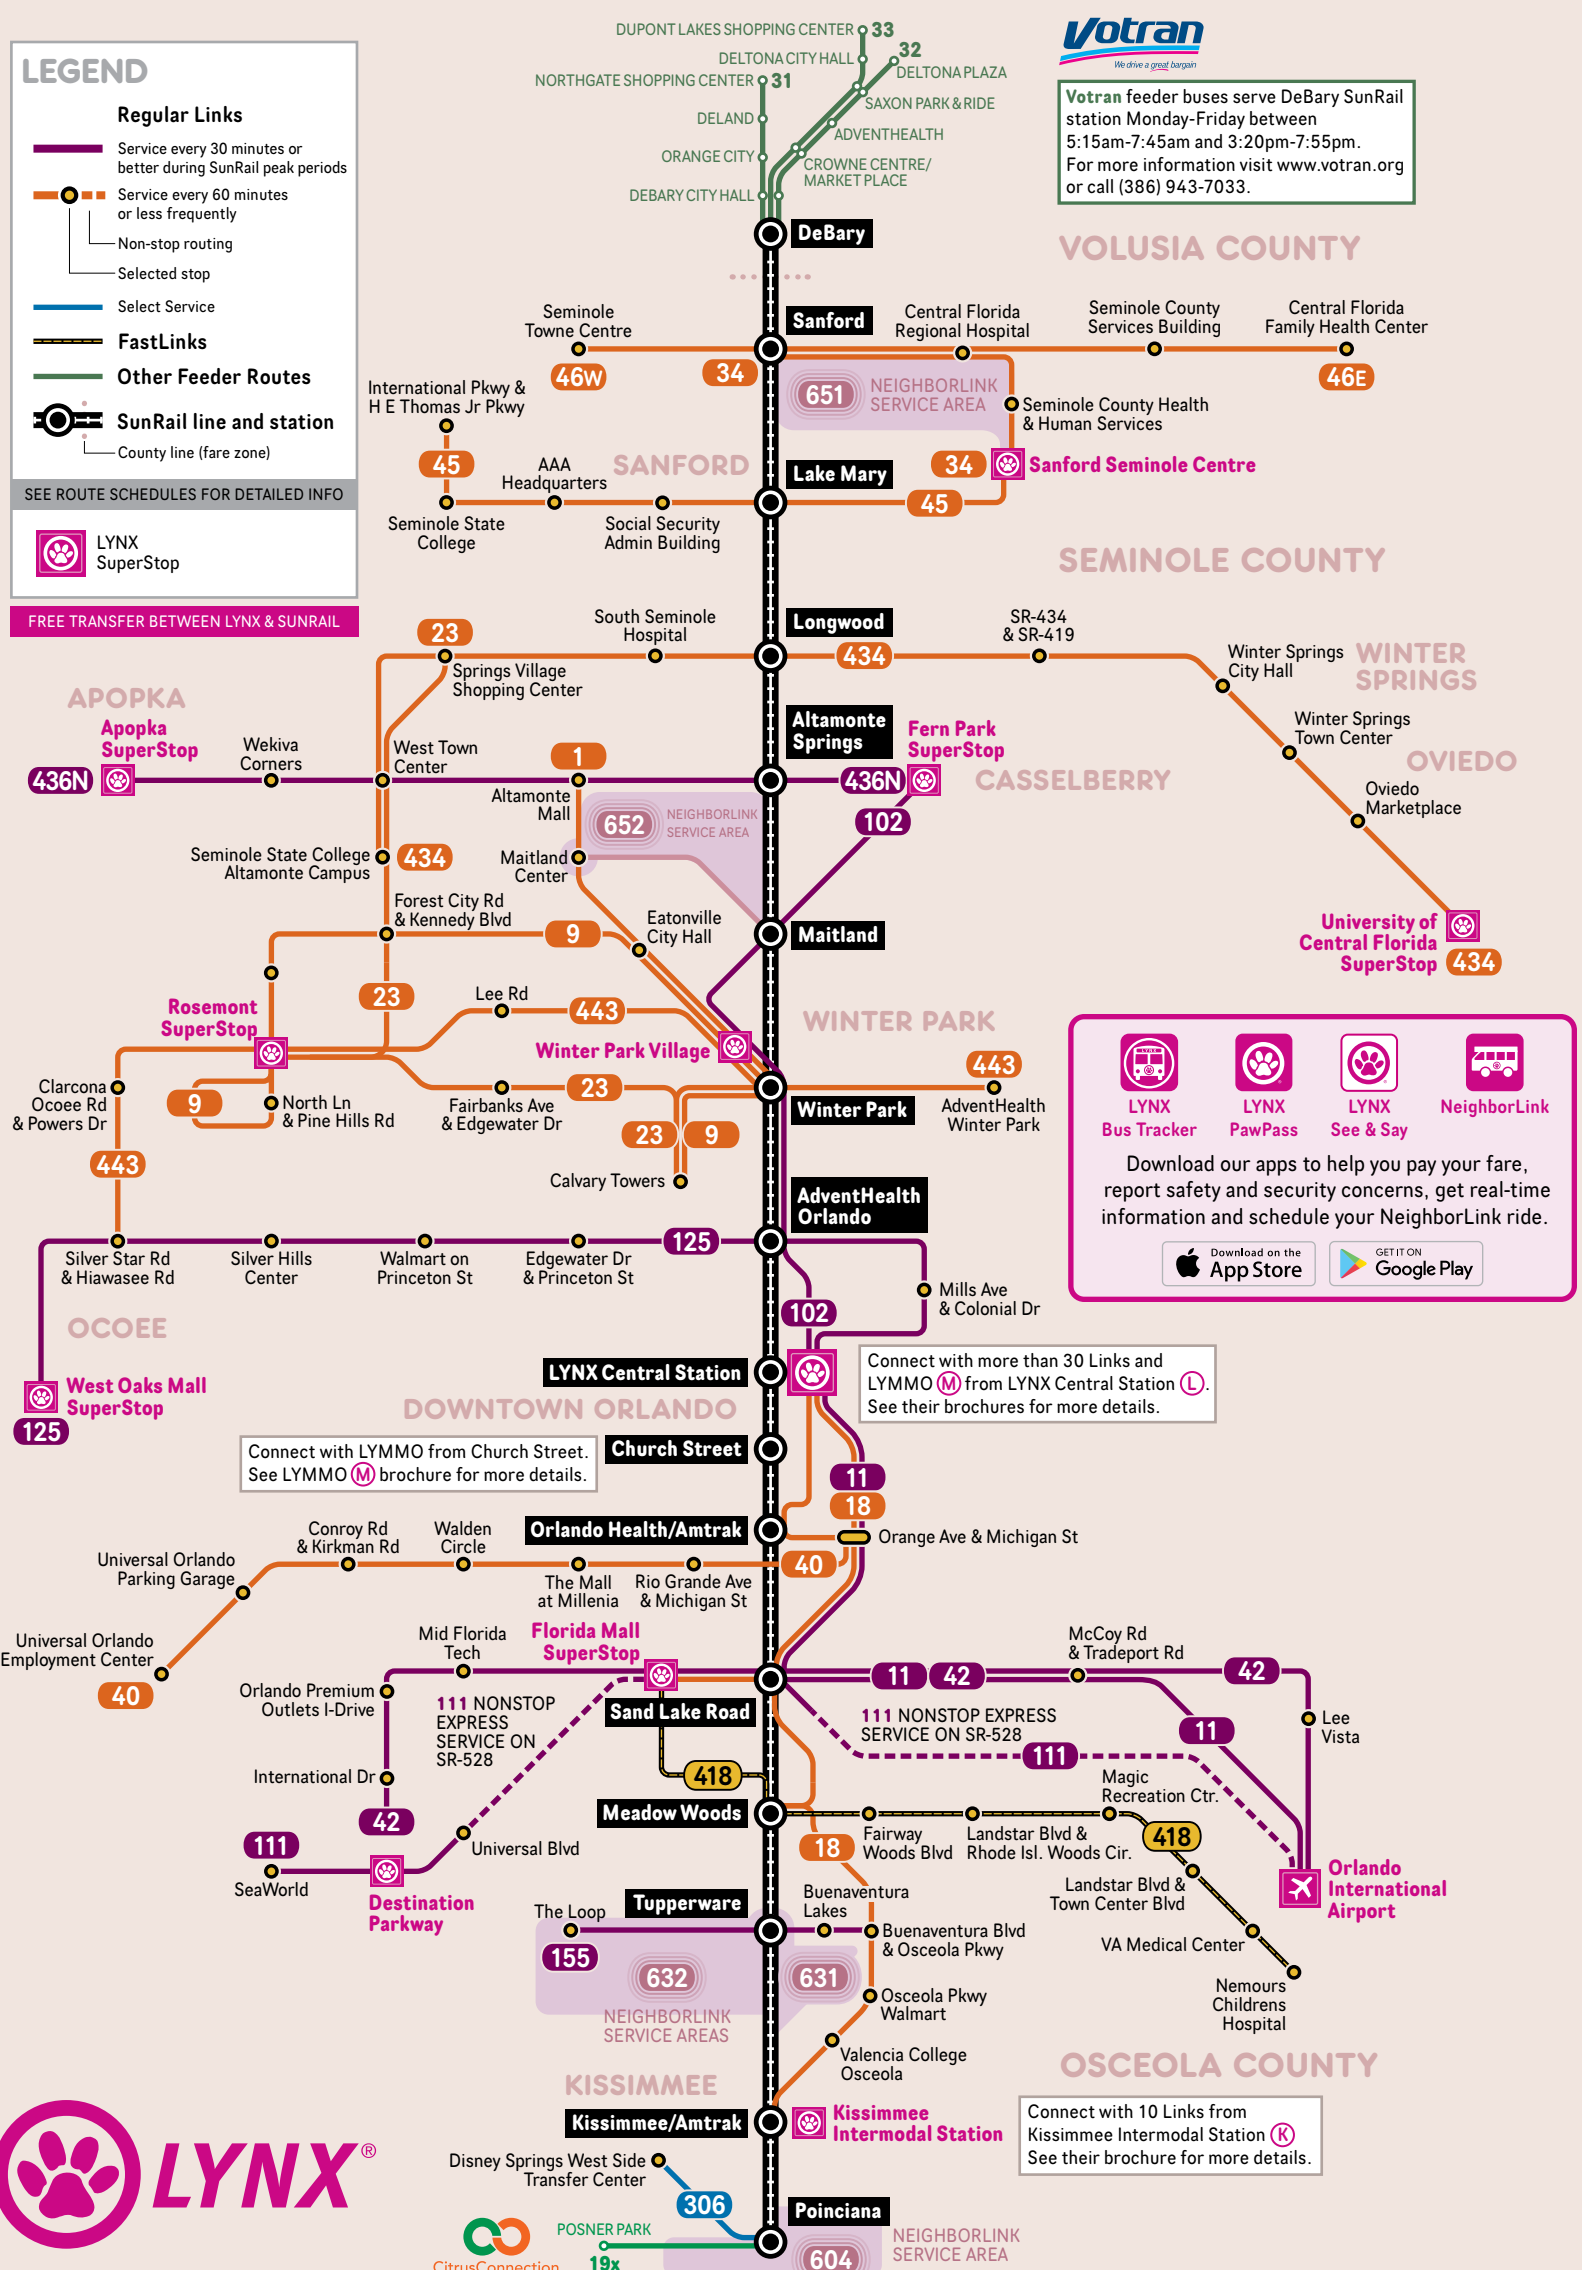

SUNRAIL CONNECTIONS

Schematic Map
Not to Scale

LEGEND

- **Regular Links**
  - Service every 30 minutes or better during SunRail peak periods
  - Service every 60 minutes or less frequently
  - Non-stop routing
  - Selected stop
- **Select Service**
- **FastLinks**
- **Other Feeder Routes**
- **SunRail line and station**
  - County line (fare zone)

SEE ROUTE SCHEDULES FOR DETAILED INFO

LYNX SuperStop

FREE TRANSFER BETWEEN LYNX & SUNRAIL