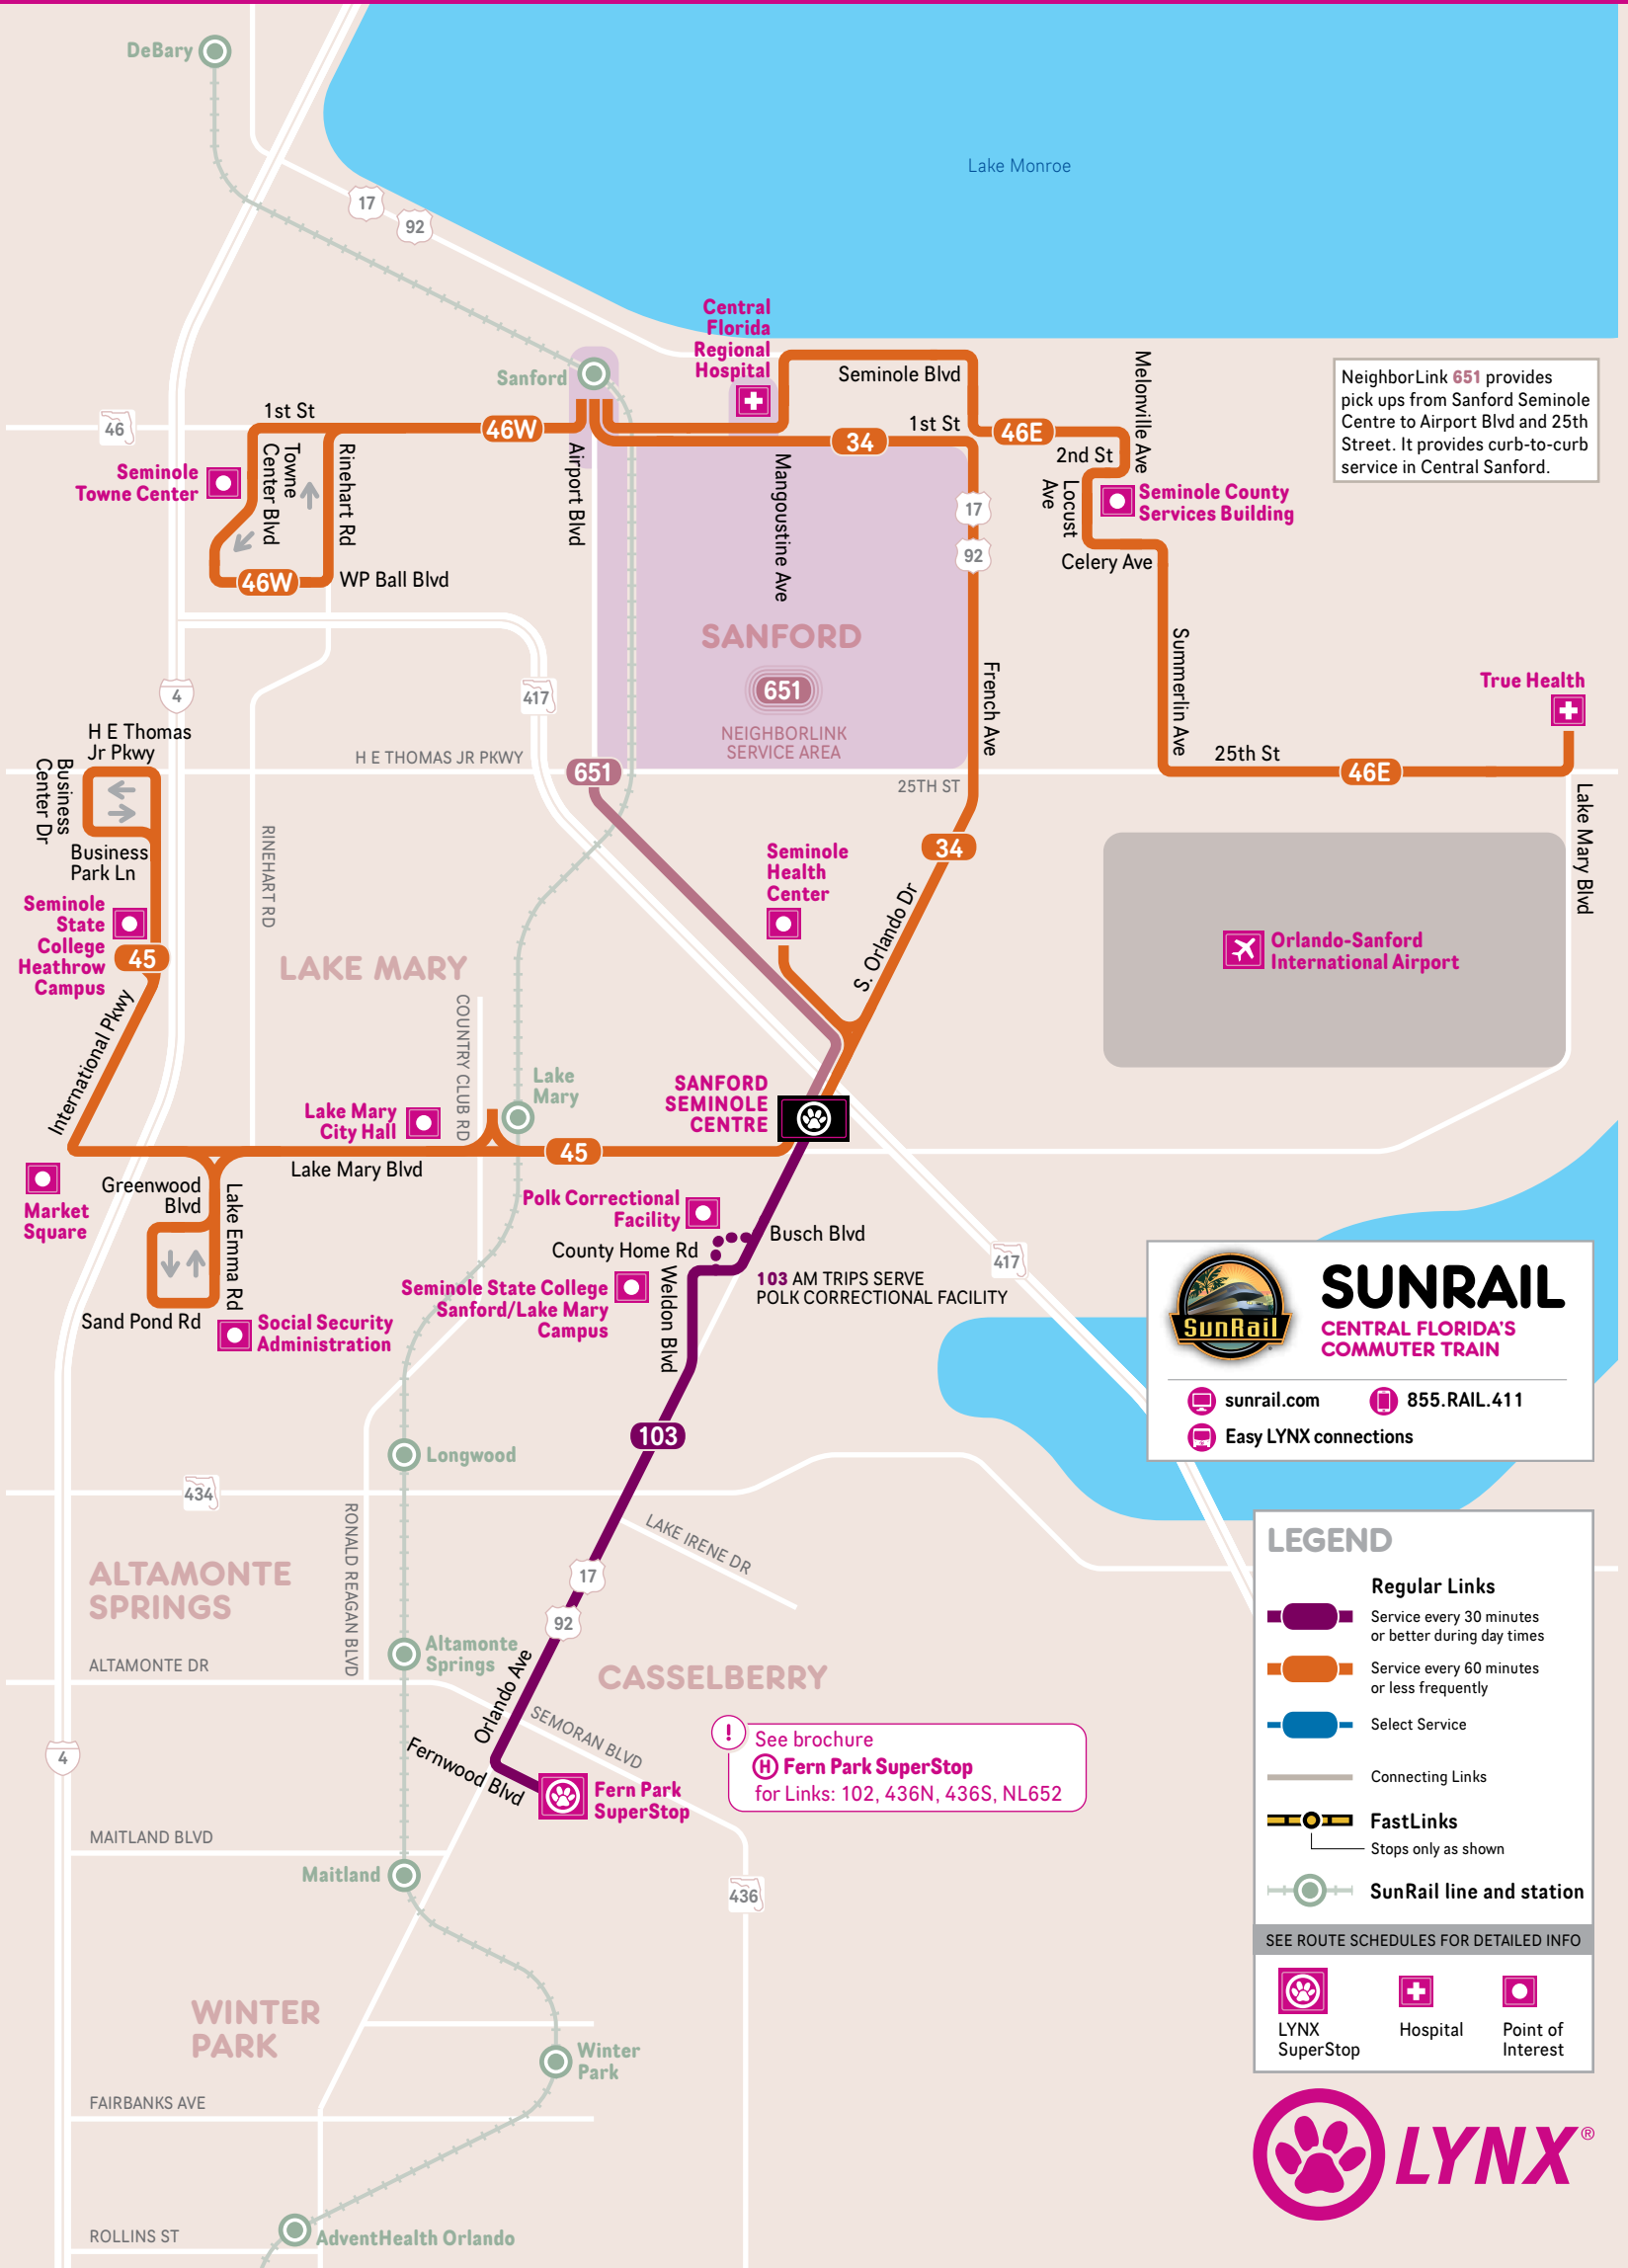

SANFORD SEMINOLE CENTRE

Schematic Map
Not to Scale

NeighborLink 651 provides pick ups from Sanford Seminole Centre to Airport Blvd and 25th Street. It provides curb-to-curb service in Central Sanford.

SUNRAIL
CENTRAL FLORIDA'S COMMUTER TRAIN

sunrail.com 855.RAIL.411

Easy LYNX connections

LEGEND

- **Regular Links**
  - Service every 30 minutes or better during day times
  - Service every 60 minutes or less frequently
- Select Service
- Connecting Links
- **FastLinks**
  - Stops only as shown
- SunRail line and station

SEE ROUTE SCHEDULES FOR DETAILED INFO

- LYNX SuperStop
- Hospital
- Point of Interest