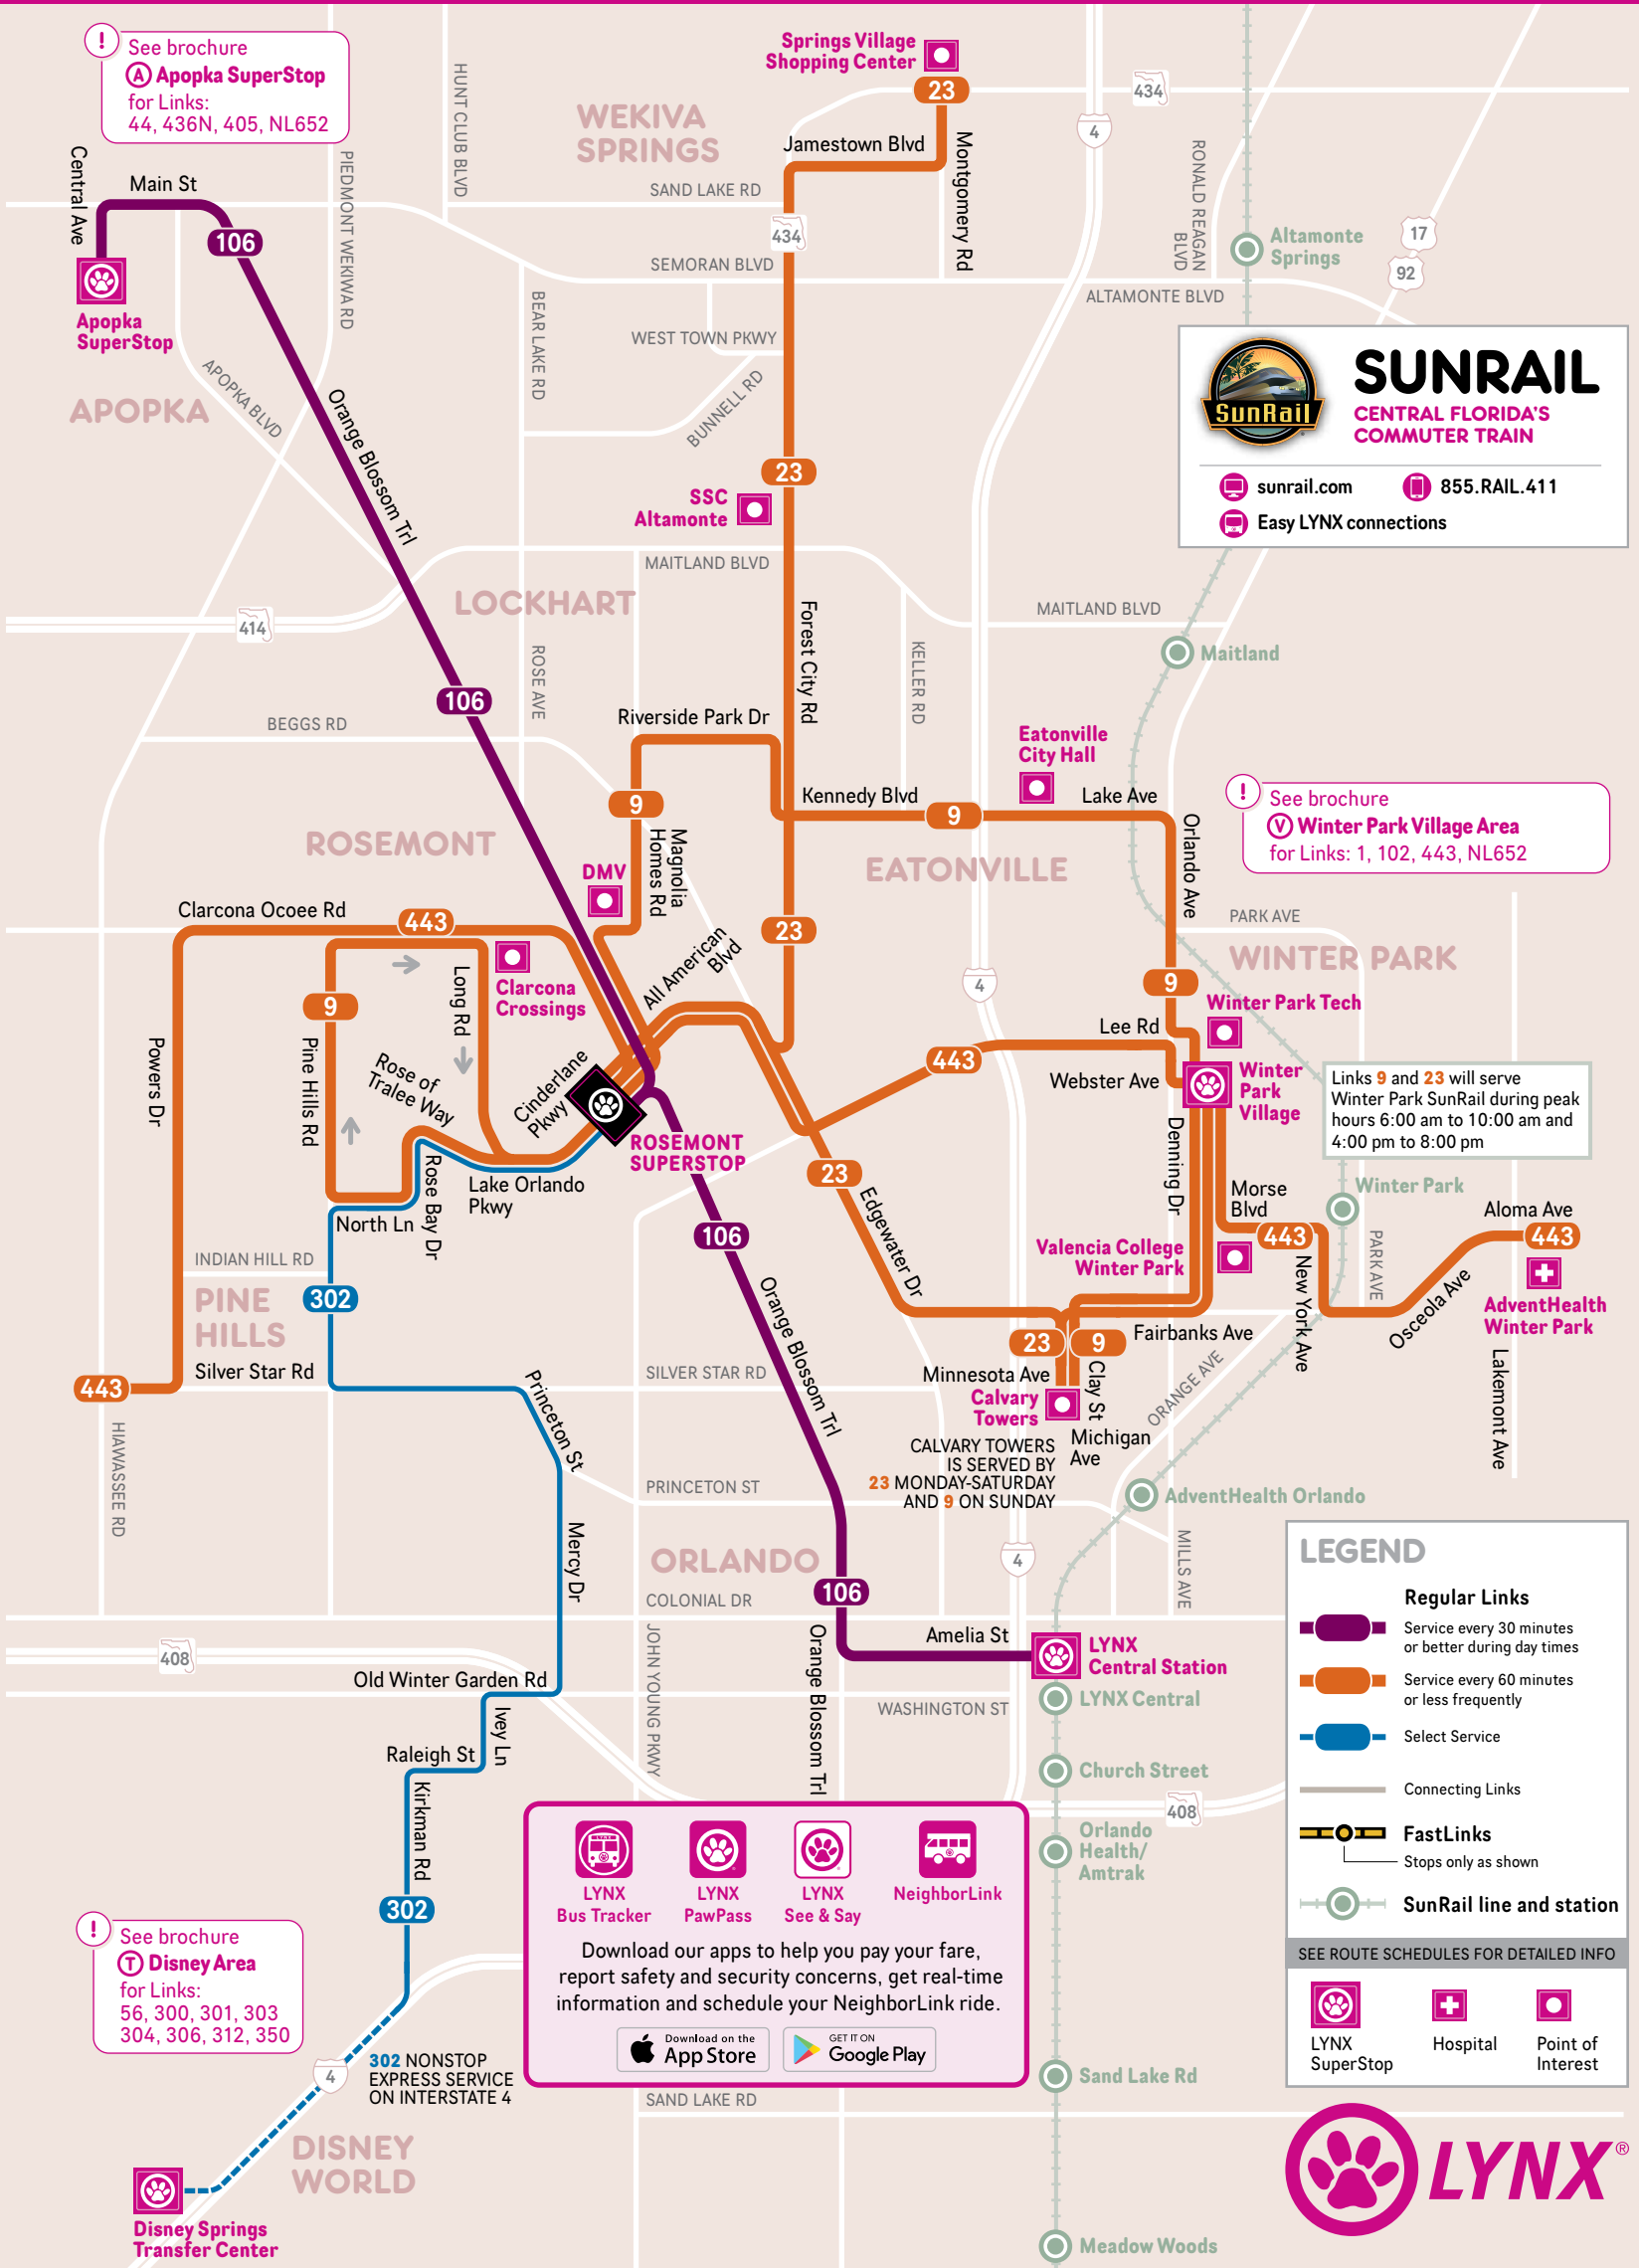

ROSEMONT SUPERSTOP

Schematic Map
Not to Scale