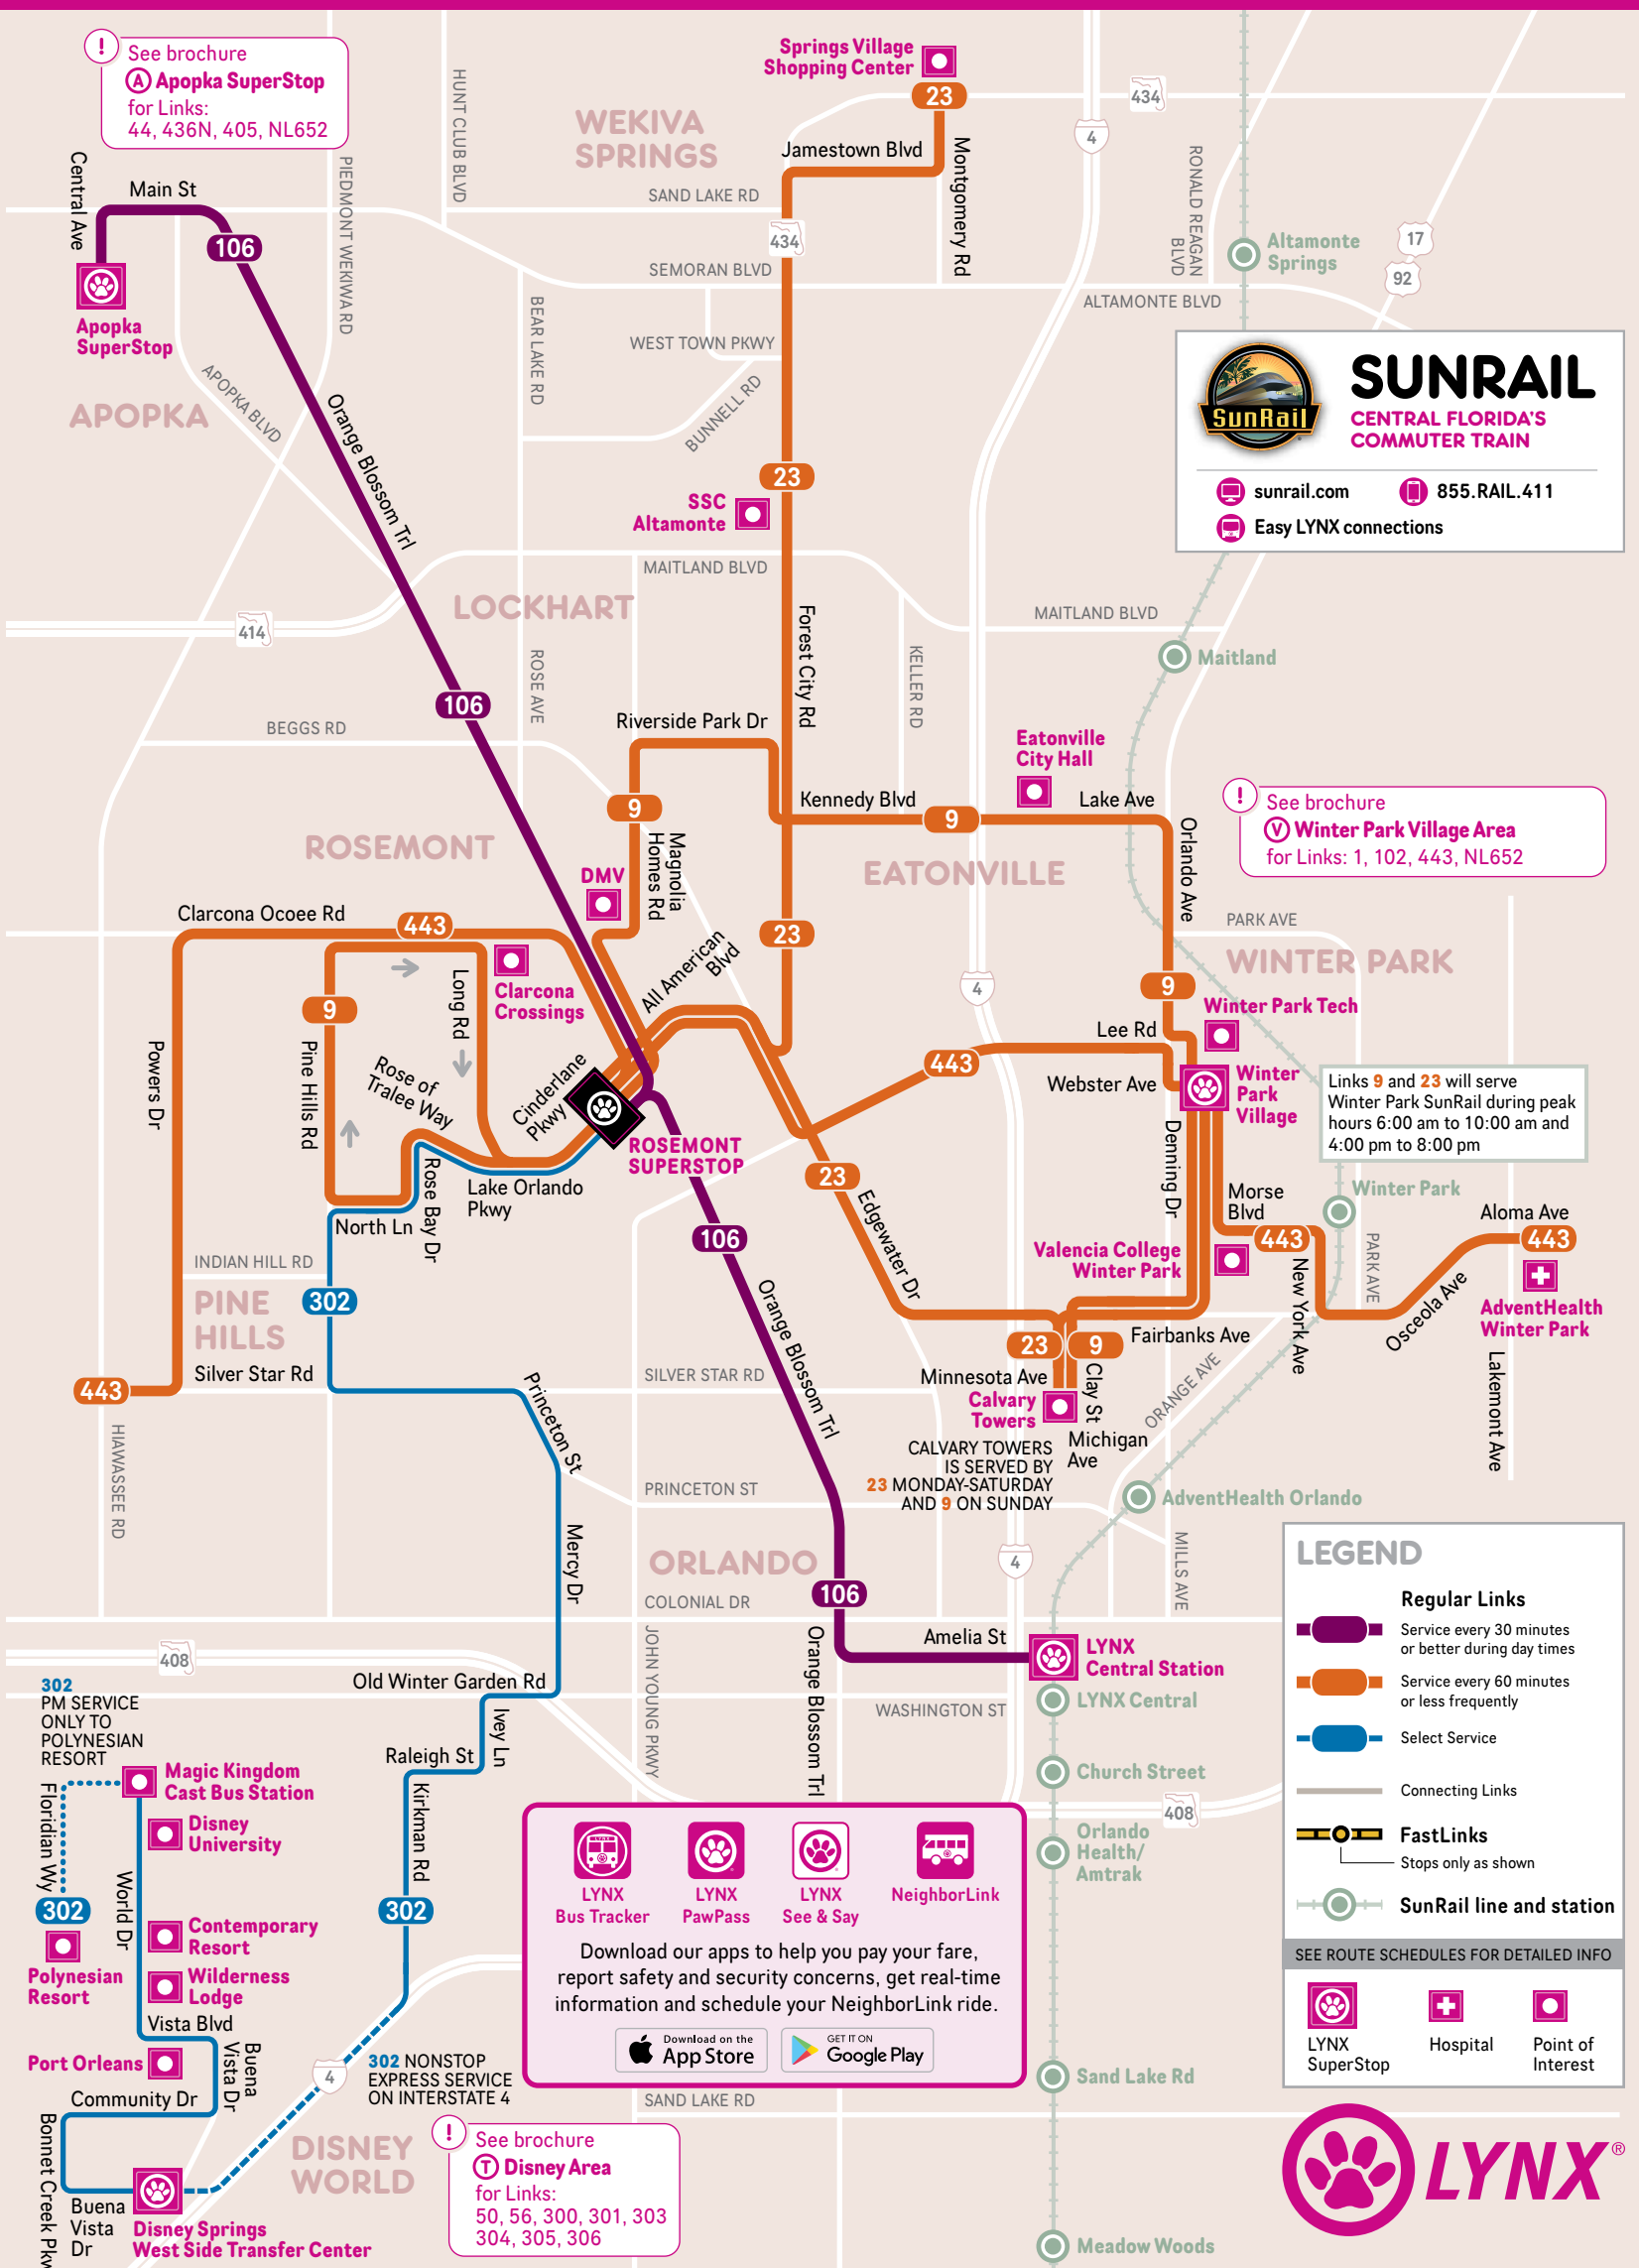

ROSEMONT SUPERSTOP

Schematic Map
Not to Scale
NORTH