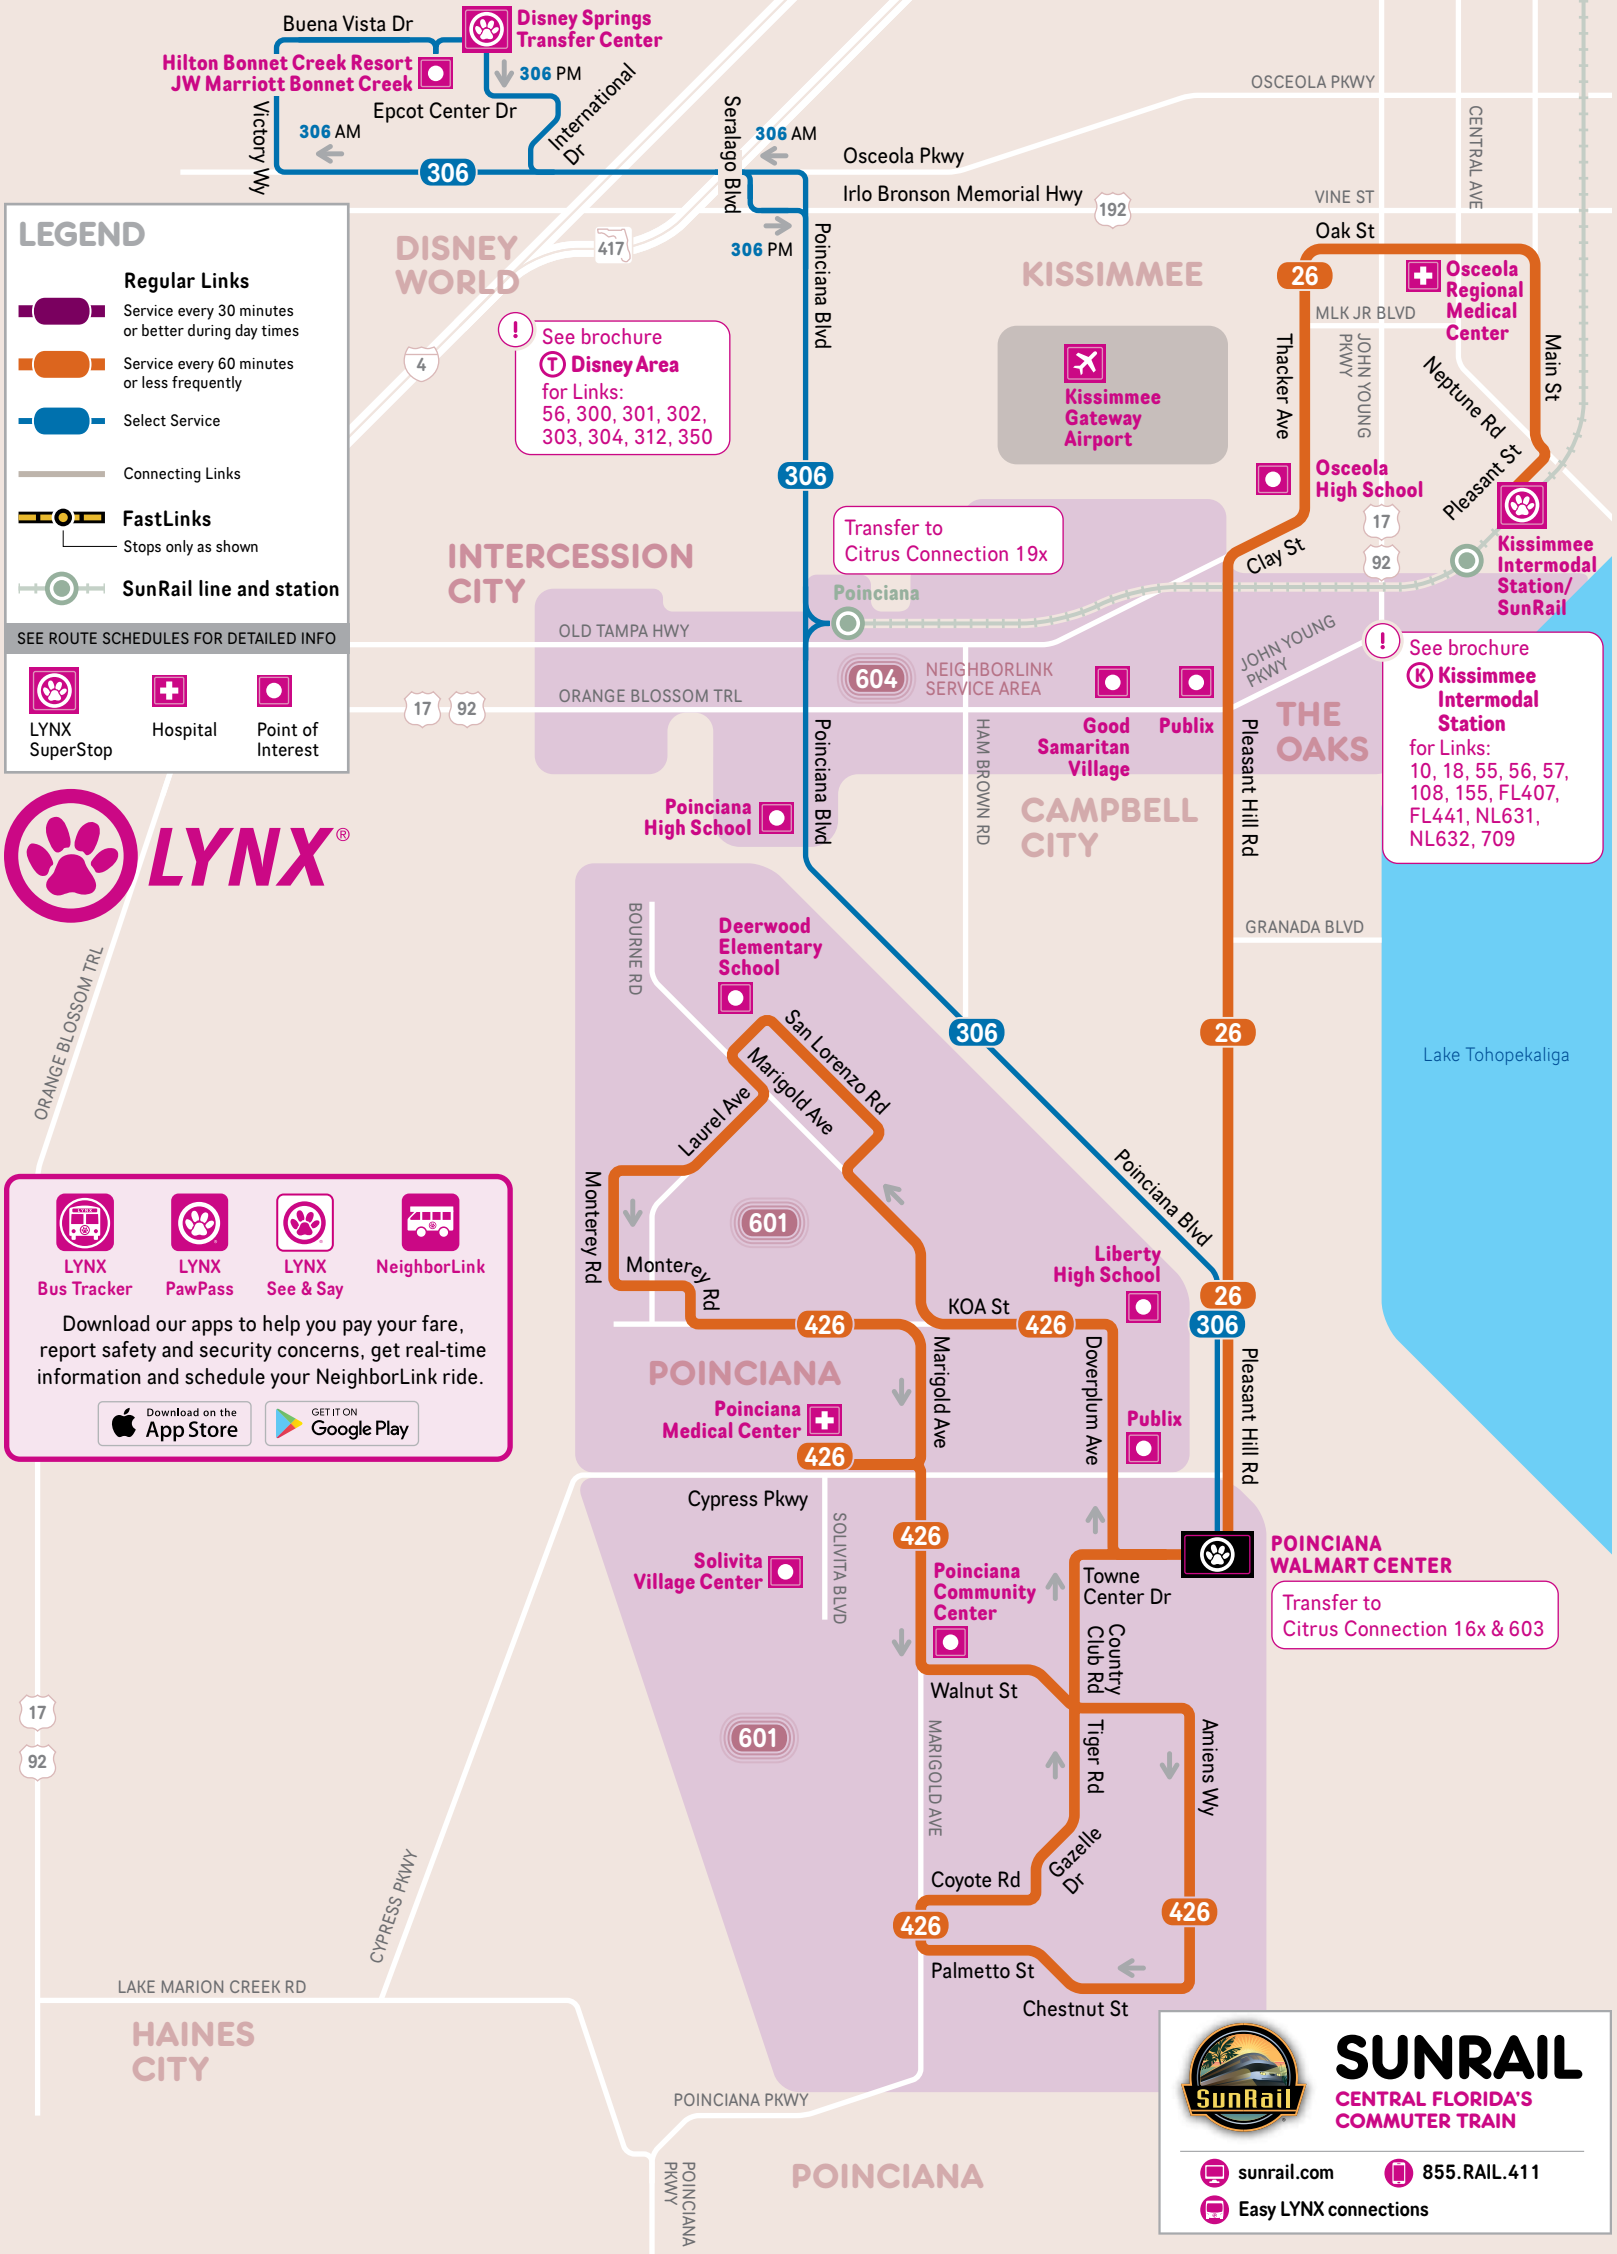

POINCIANA WALMART CENTER

Schematic Map
Not to Scale

LYNX Bus Tracker
LYNX PawPass
LYNX See & Say
NeighborLink

Download our apps to help you pay your fare, report safety and security concerns, get real-time information and schedule your NeighborLink ride.

Download on the App Store
GET IT ON Google Play

SUNRAIL
CENTRAL FLORIDA'S COMMUTER TRAIN

sunrail.com
855.RAIL.411

Easy LYNX connections