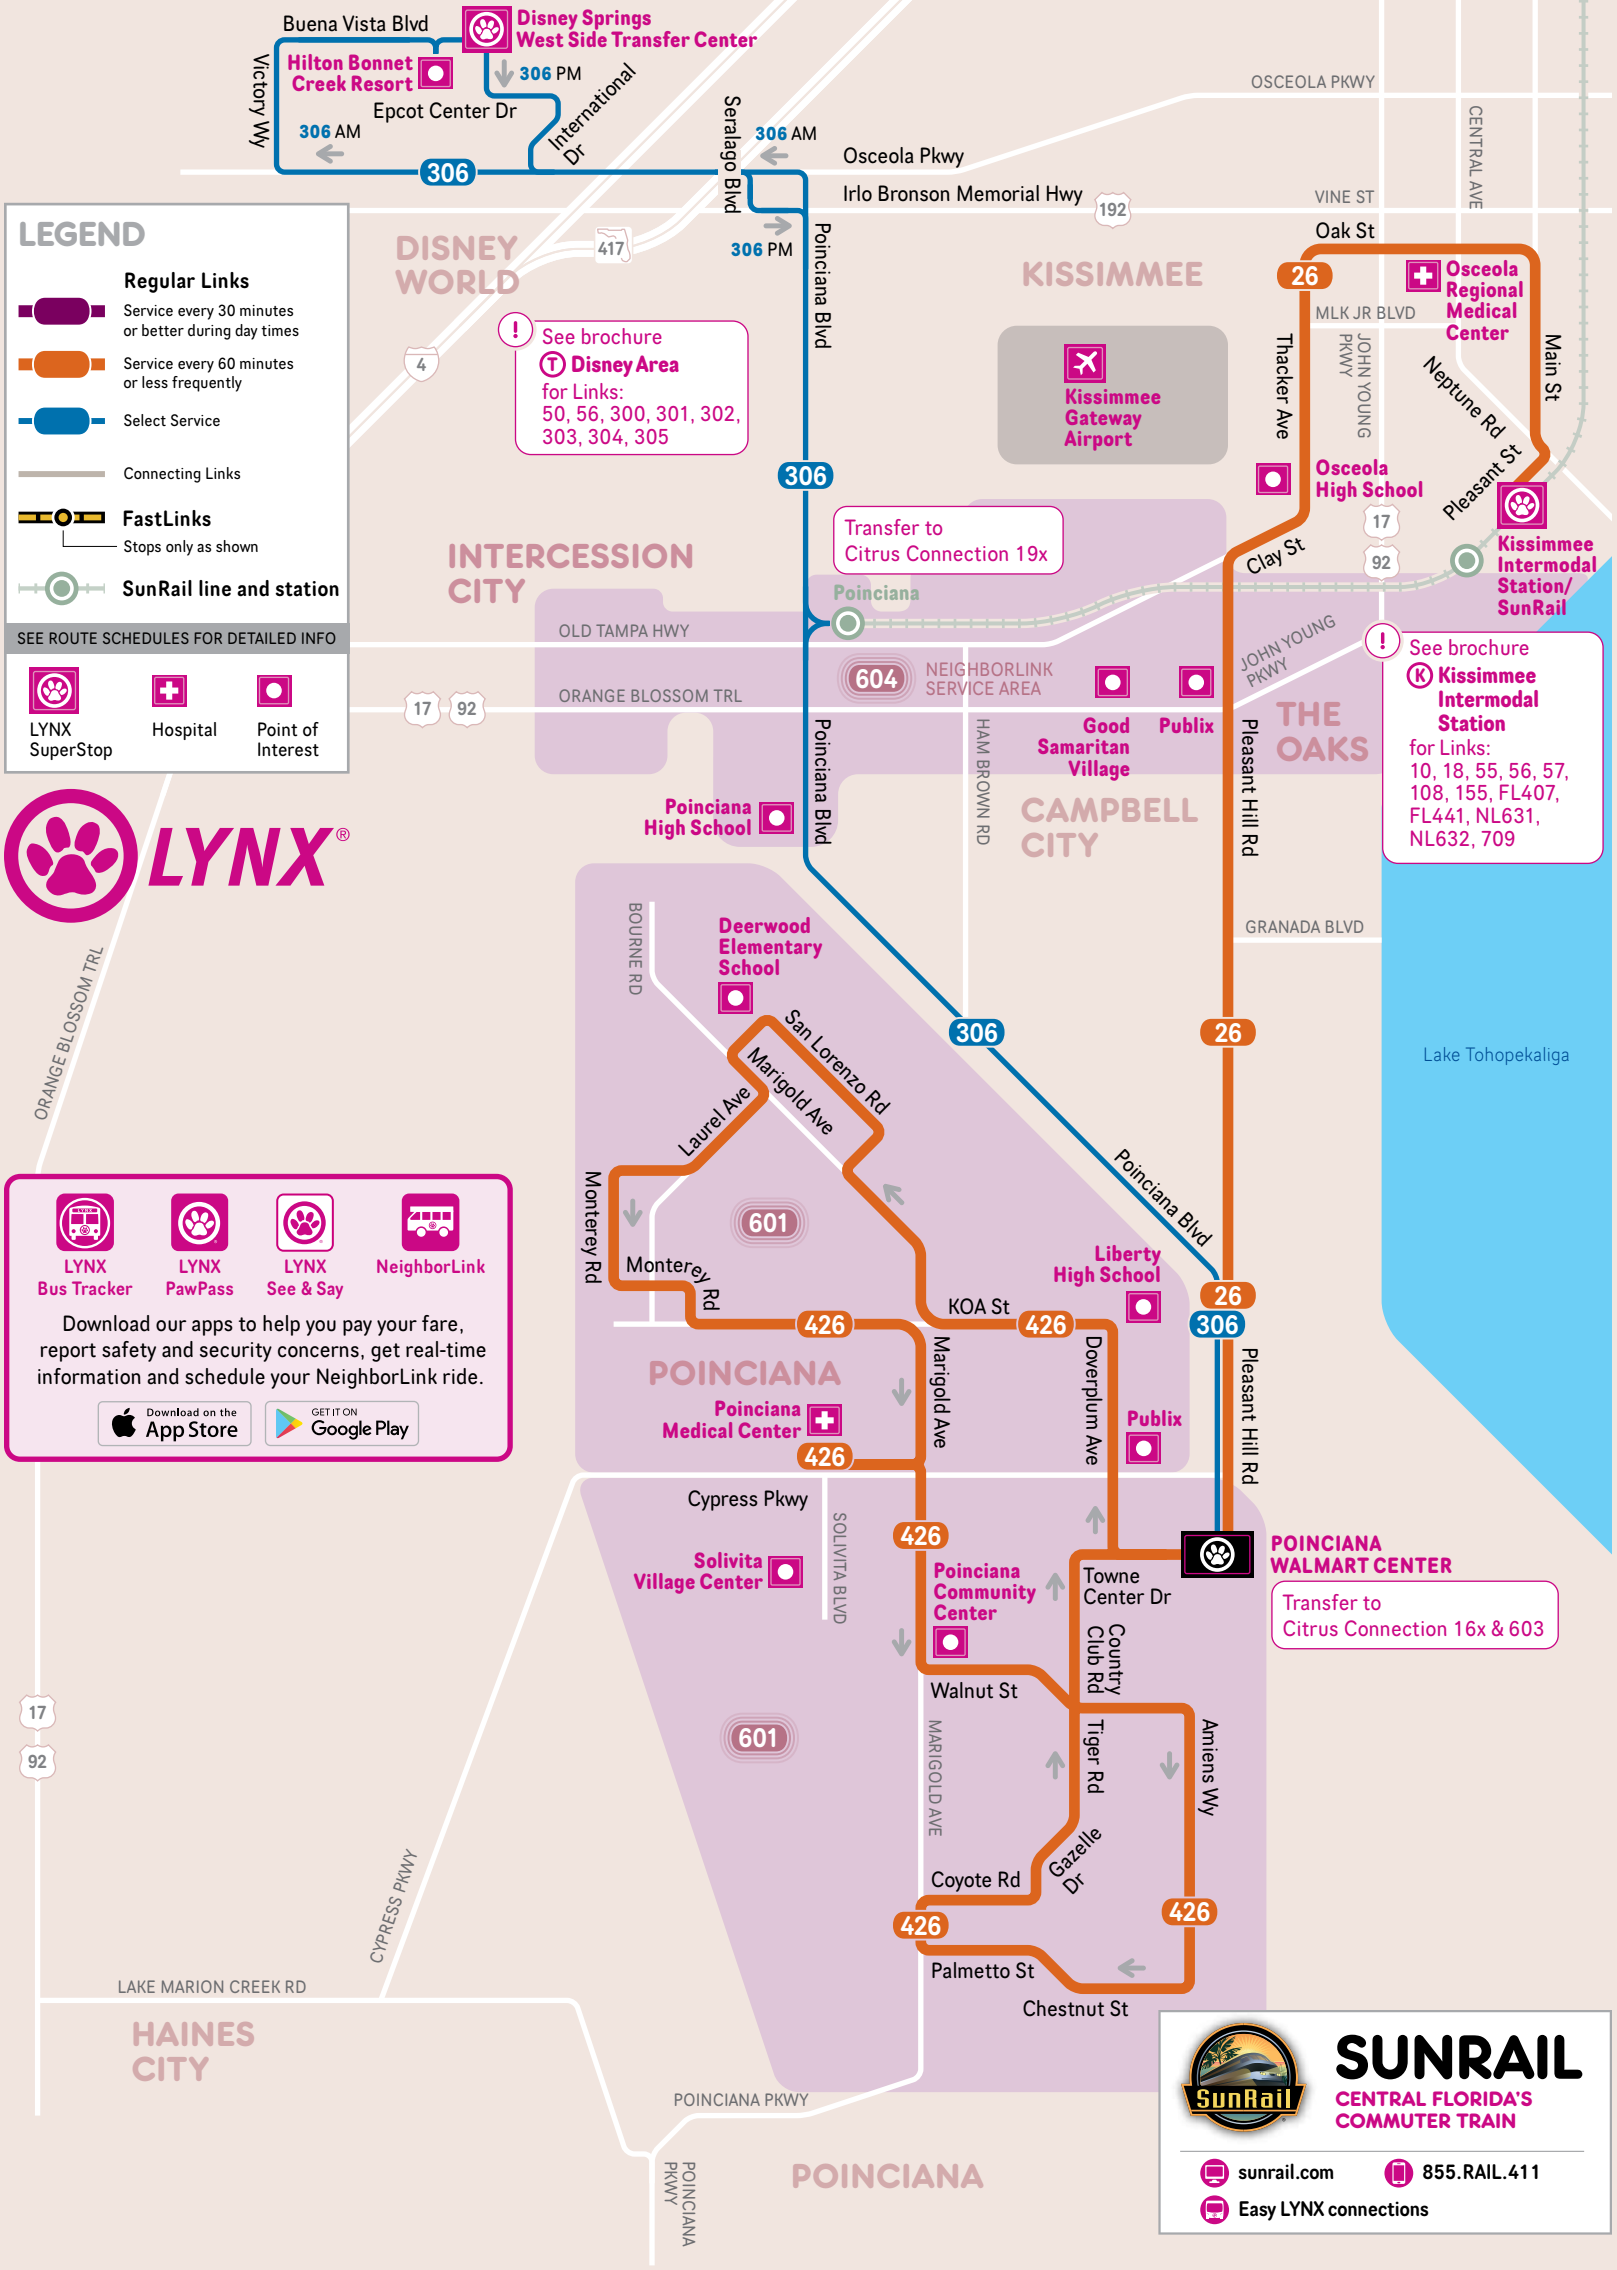

POINCIANA WALMART CENTER

Schematic Map
Not to Scale
NORTH