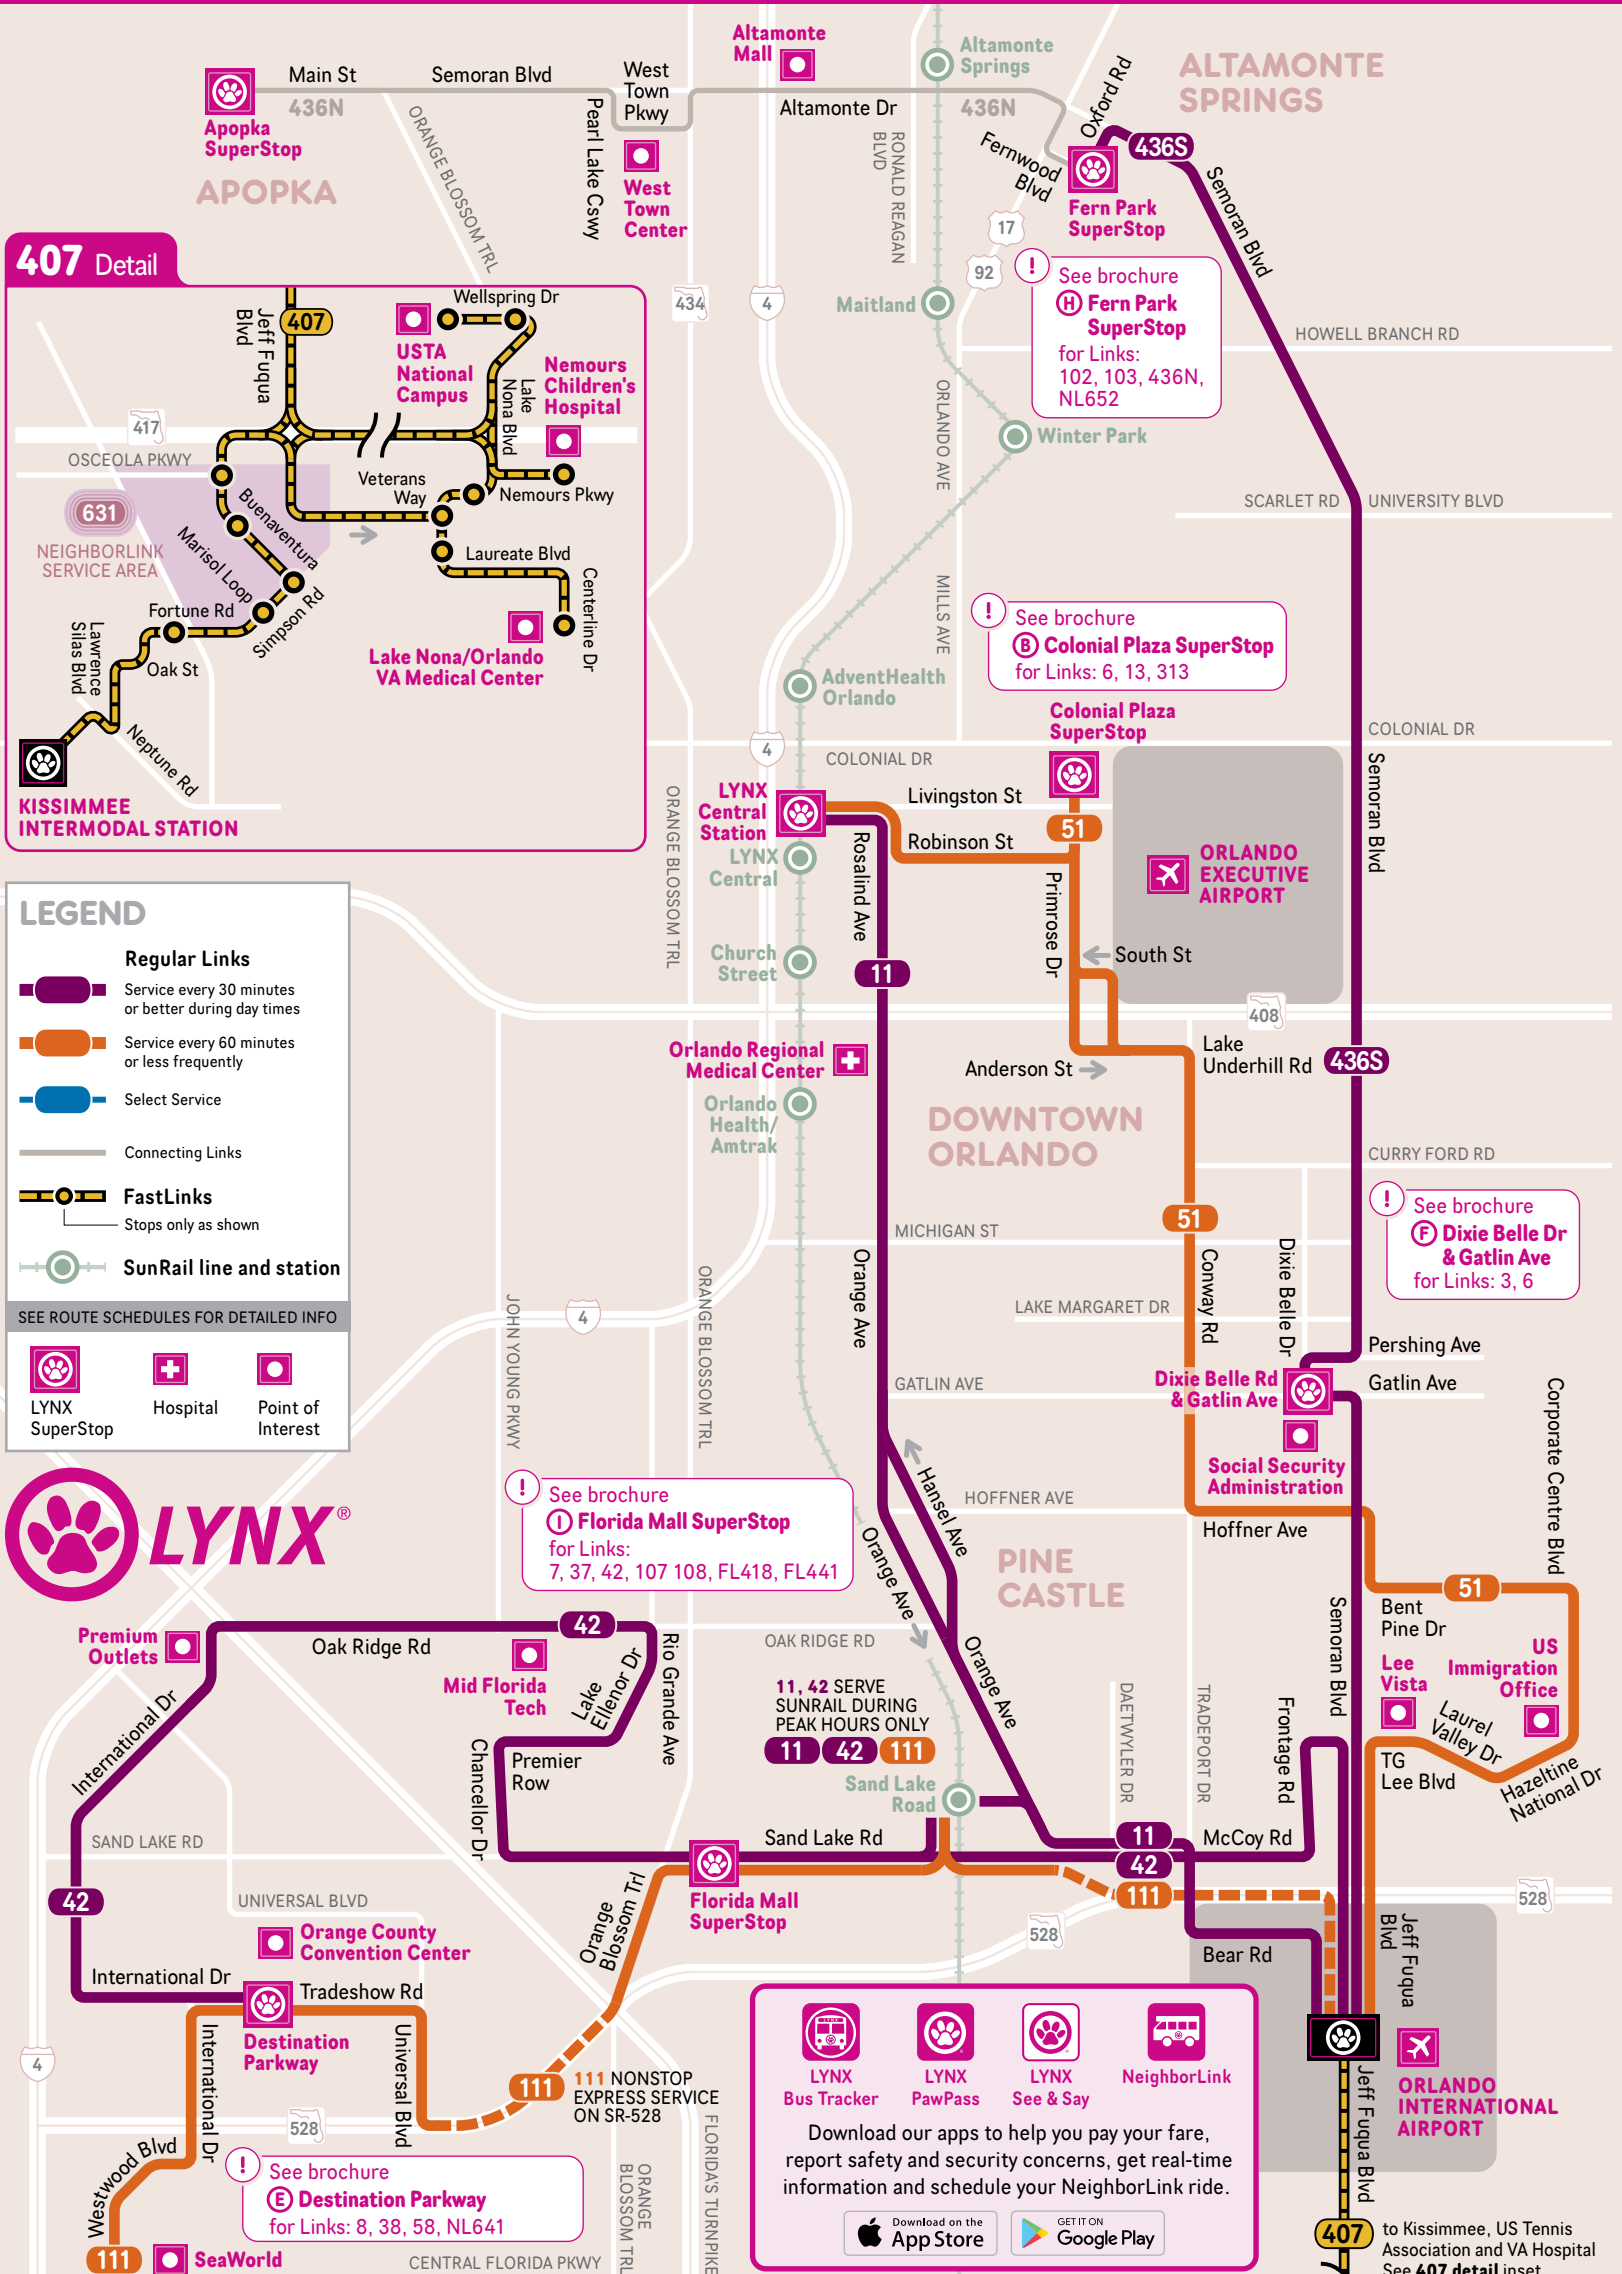

ORLANDO INT'L AIRPORT

Schematic Map
Not to Scale

LYNX Bus Tracker
LYNX PawPass
LYNX See & Say
NeighborLink

Download our apps to help you pay your fare, report safety and security concerns, get real-time information and schedule your NeighborLink ride.

Download on the App Store
GET IT ON Google Play

to Kissimmee, US Tennis Association and VA Hospital See **407 detail** inset.