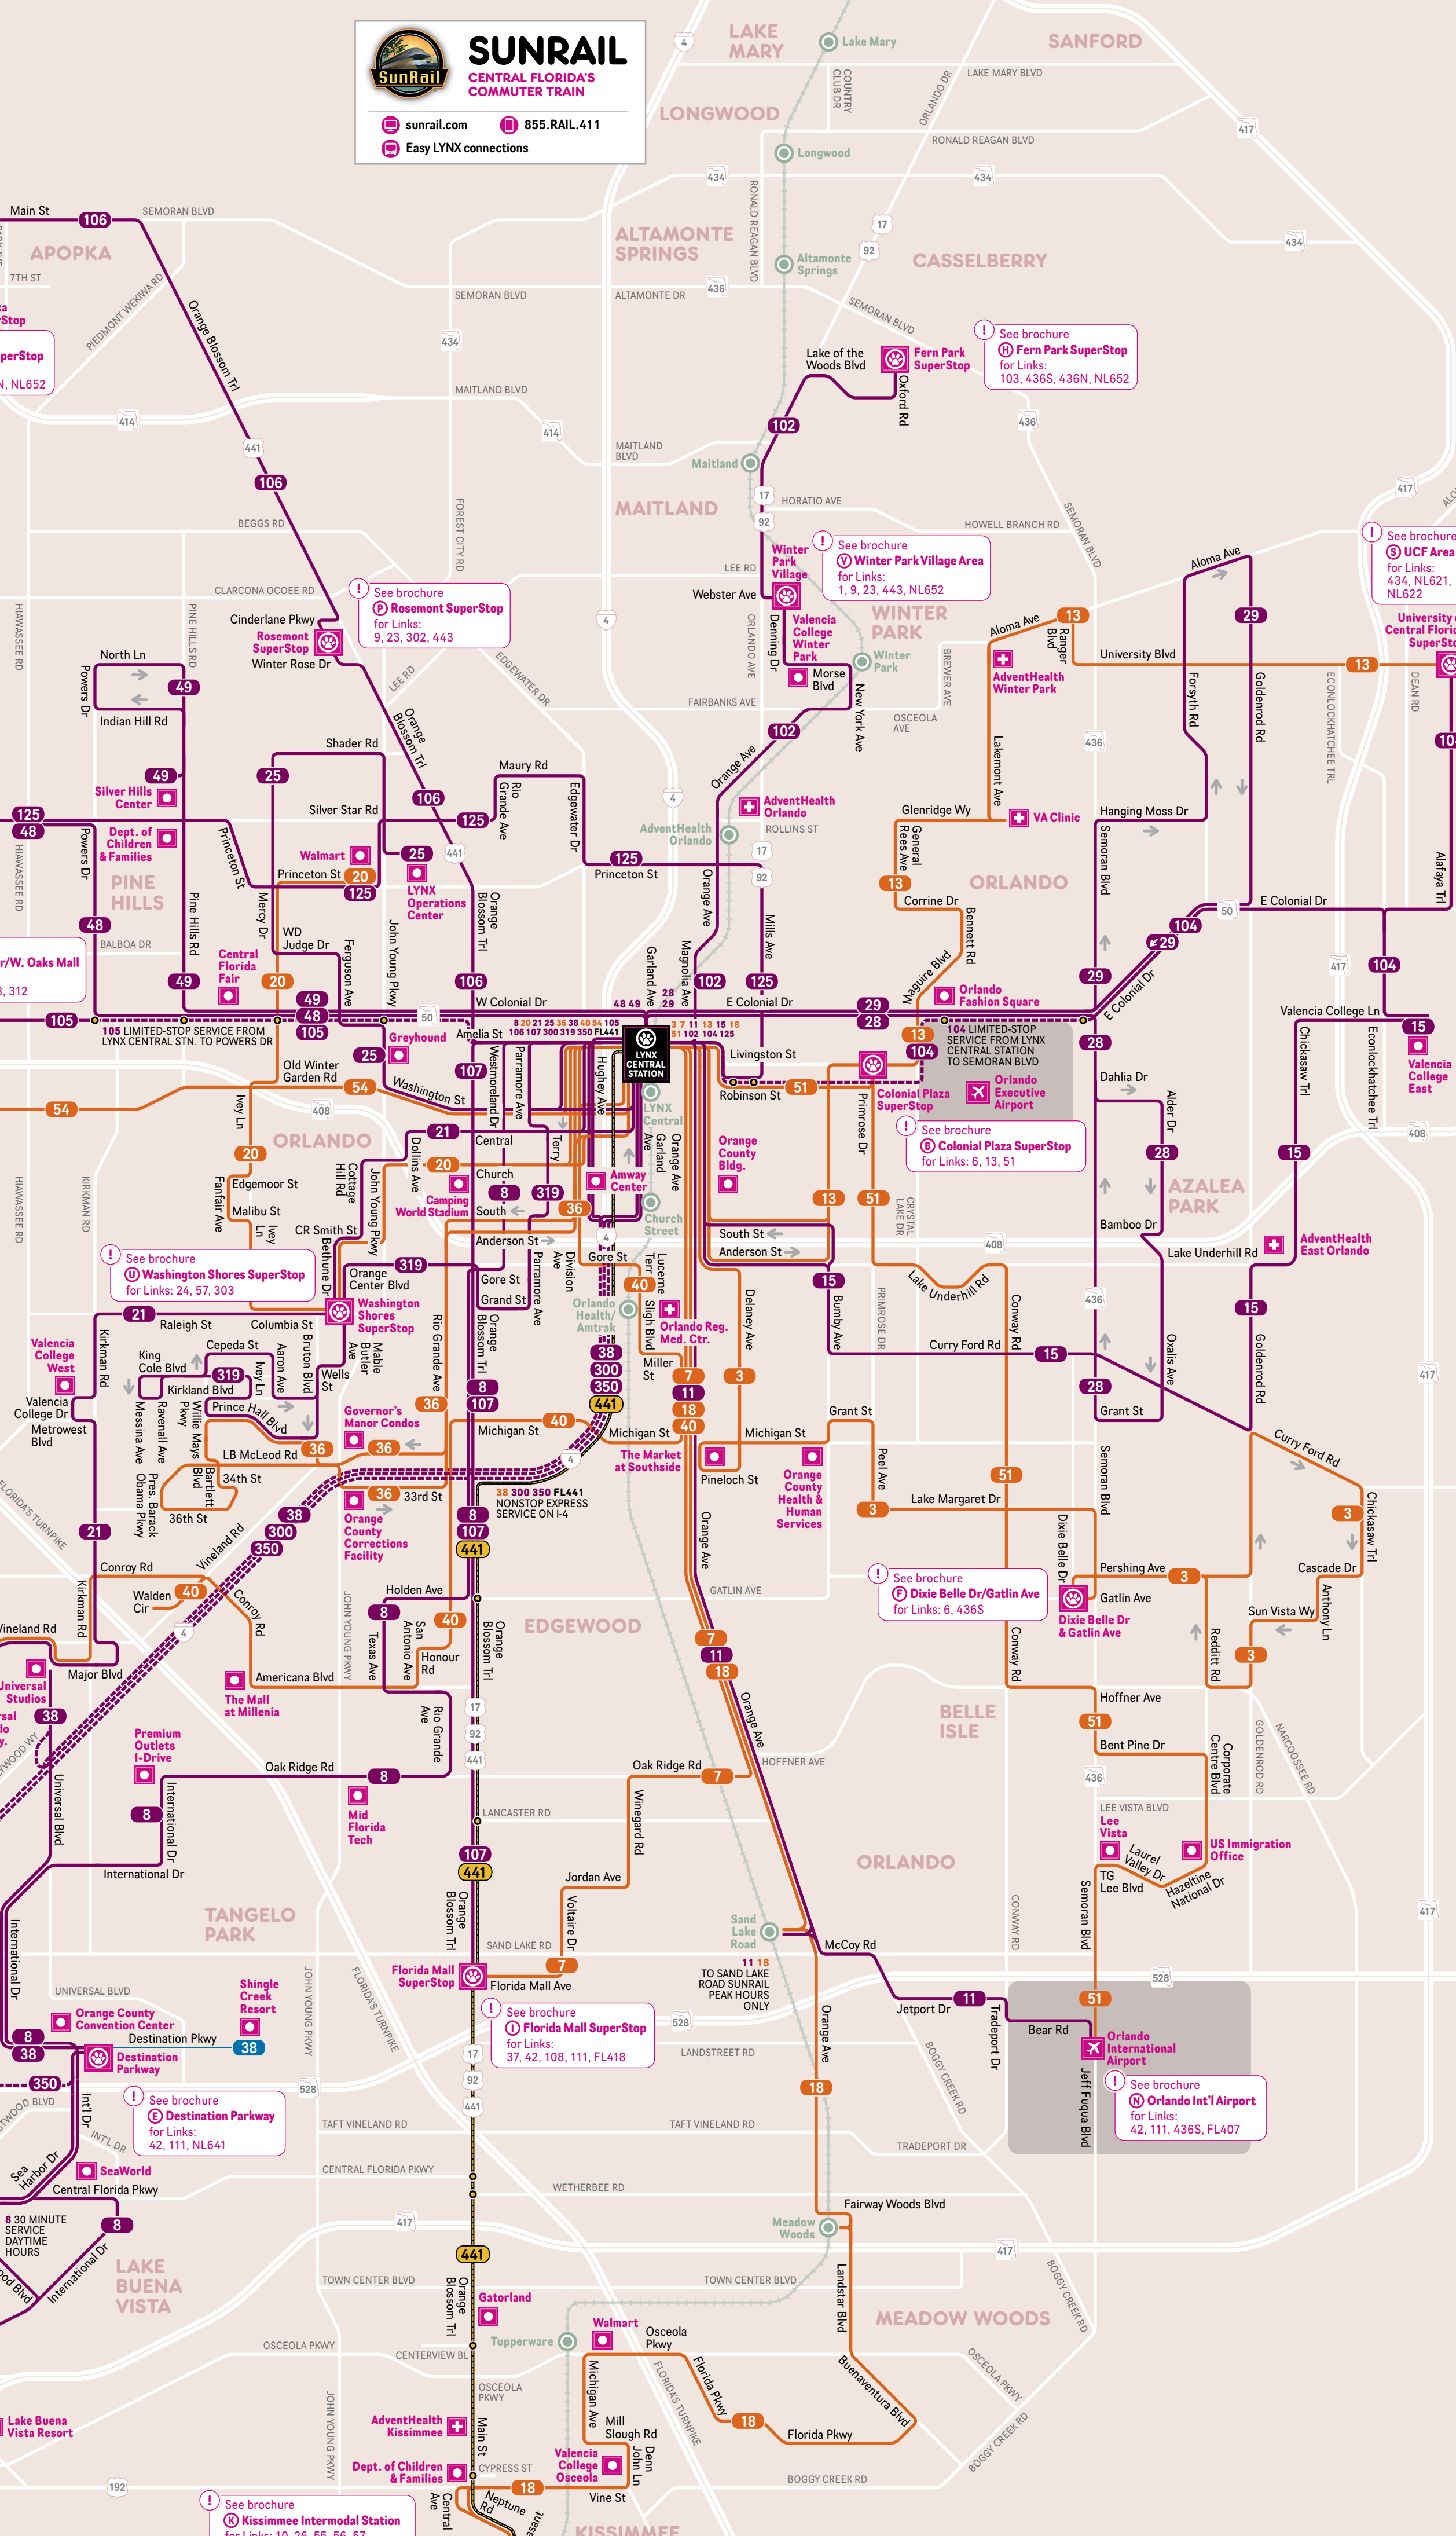

SEE ROUTE SCHEDULES FOR DETAILED INFO

- LYNX SuperStop
- Hospital
- Point of Interest

SUNRAIL

CENTRAL FLORIDA'S
COMMUTER TRAIN

sunrail.com 855.RAIL.411

Easy LYNX connections

LYMNO

Map of downtown Orlando showing LYNX routes and stops. Key locations include UCF, FAMU, US Courthouse, and various public buildings.

Disney World

Map showing LYNX routes to Disney World. Key stops include Disney University, Transportation & Ticket Center, and various Disney Springs locations.

Kissimmee Intermodal Station

Map showing the Kissimmee Intermodal Station and its connection to SunRail.