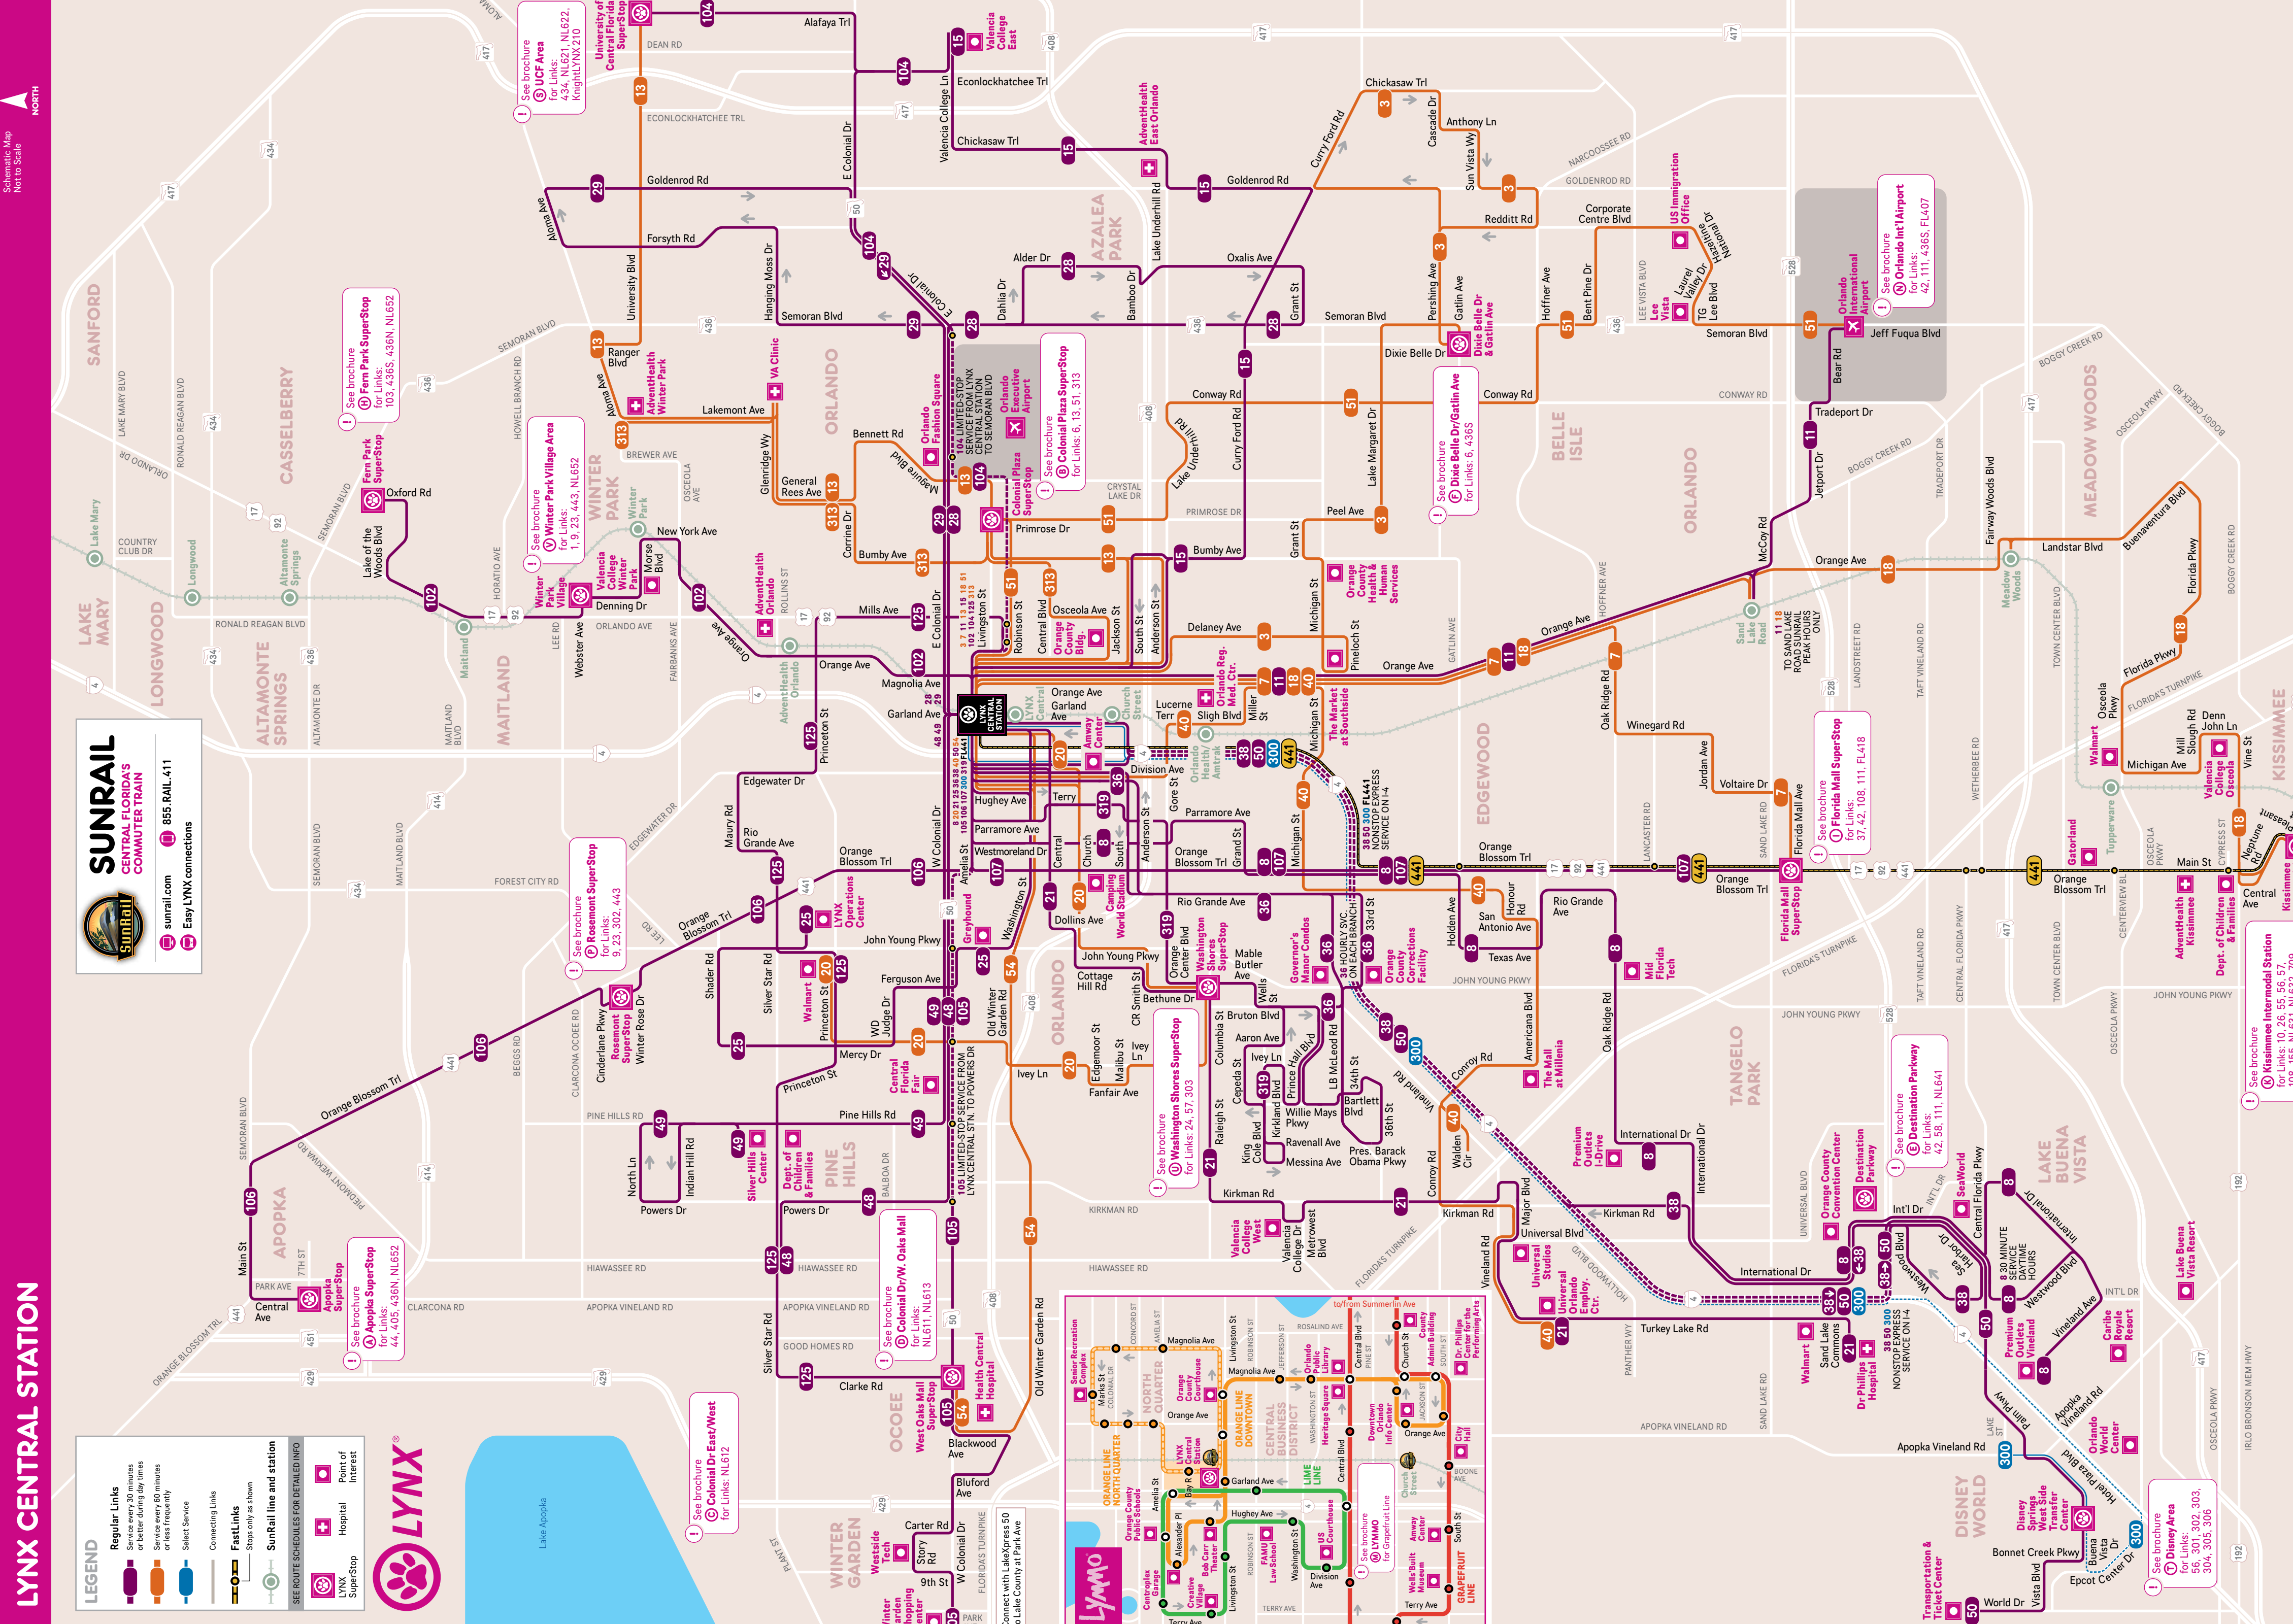

SUNRAIL
CENTRAL FLORIDA'S
COMMUTER TRAIN

sunrail.com 855.RAIL.411
Easy LYNX connections

LEGEND

- Regular Links: Service every 20 minutes or better during day times or less frequently
- FastLinks: Service every 60 minutes or less frequently
- Connecting Links: Select Service
- FastLinks: Stops only as shown
- SunRail line and station: SEE ROUTE SCHEDULES FOR DETAILED INFO
- LYNX Super-Stop
- Point of Interest: Hospital
- LYNX Super-Stop

LYNX

1 See brochure for Links: 103, 436S, 436N, NL652

1 See brochure for Links: 1, 9, 23, 443, NL652

1 See brochure for Links: 9, 23, 302, 443

1 See brochure for Links: 44, 405, 436N, NL652

1 See brochure for Links: 434, NL621, NL622, KnightLYNX 210

1 See brochure for Links: 1, 9, 23, 443, NL652

1 See brochure for Links: 9, 23, 302, 443

1 See brochure for Links: 44, 405, 436N, NL652

1 See brochure for Links: NL612

1 See brochure for Links: 56, 301, 302, 303, 304, 305, 306

1 See brochure for Links: 10, 26, 55, 56, 57, 108, 155, NL631, NL632, 709

1 See brochure for Links: 24, 57, 303

1 See brochure for Links: 6, 13, 51, 313

1 See brochure for Links: 6, 13, 51, 313

1 See brochure for Links: 37, 42, 108, 111, FL418

1 See brochure for Links: 42, 58, 111, NL641

1 See brochure for Links: 42, 111, 436S, FL407

1 See brochure for Links: 10, 26, 55, 56, 57, 108, 155, NL631, NL632, 709

1 See brochure for Links: 10, 26, 55, 56, 57, 108, 155, NL631, NL632, 709