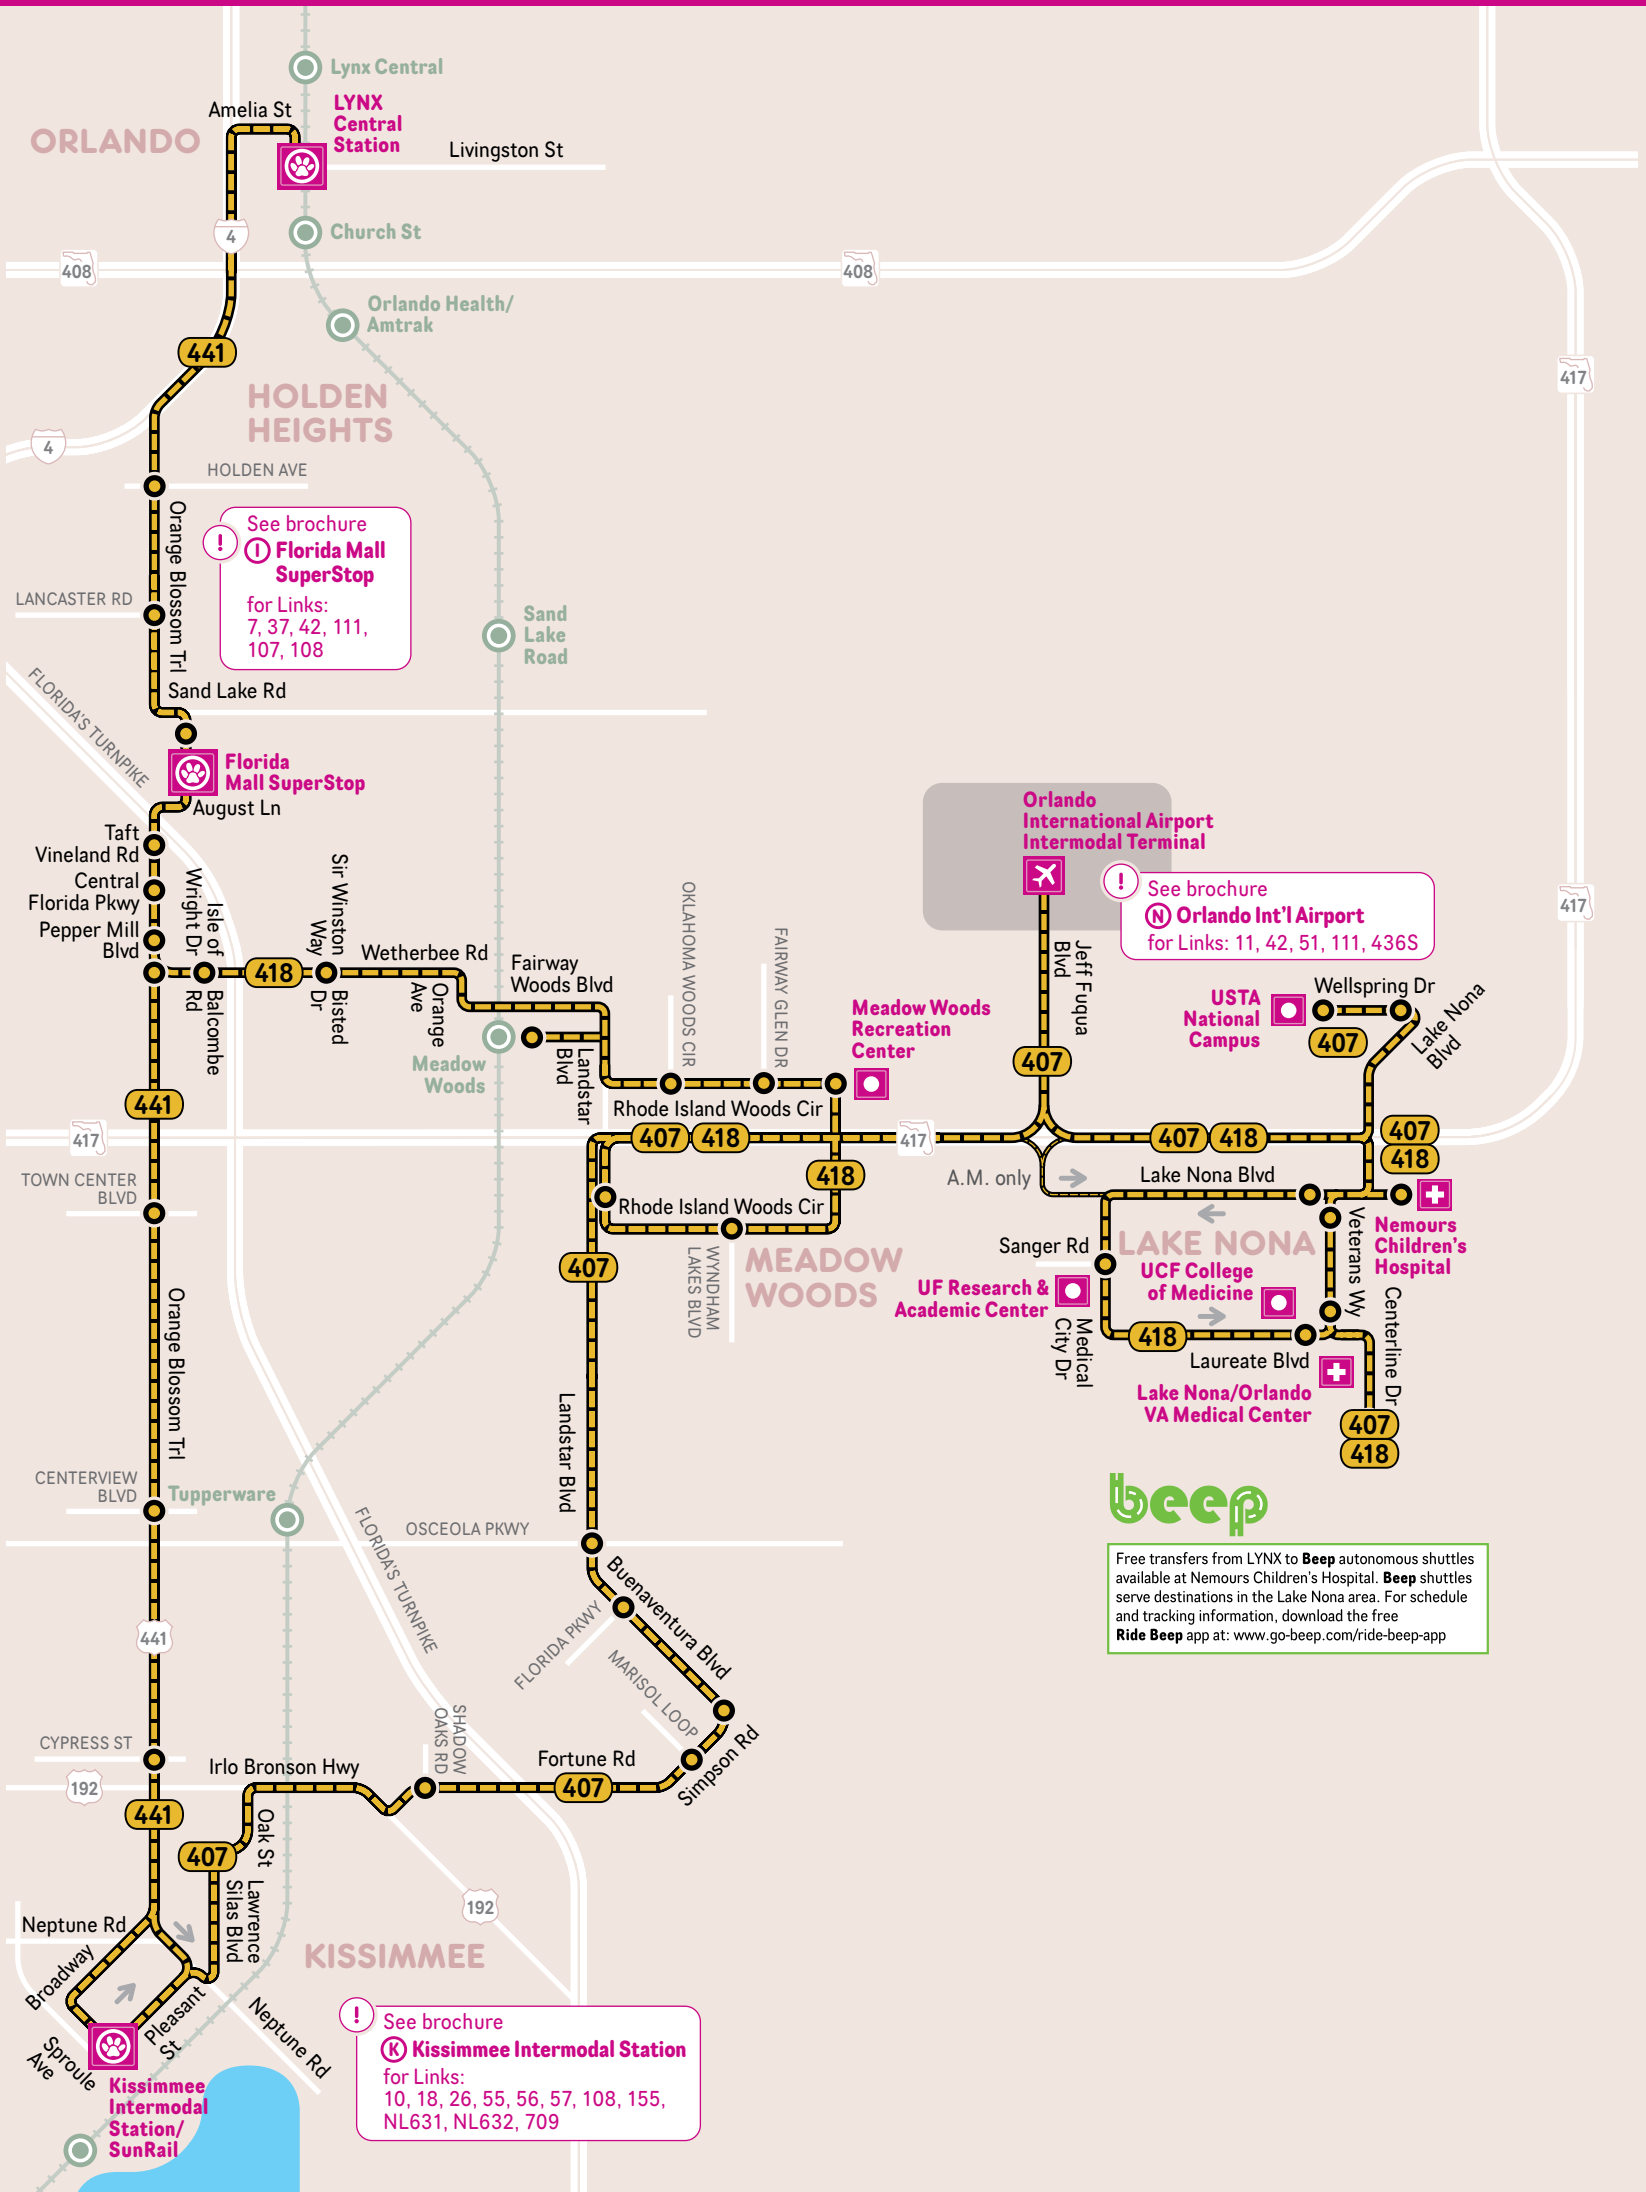

WELCOME ABOARD!

LYNX operates 80 Links to great places throughout Central Florida. If you don't see your destination here, **CONTACT US** and we can connect you to the right Link for your trip.

Riding LYNX is also easy on your wallet. You can pay for your trip as you board the bus:

ONE RIDE	ALL-DAY	
$2.00 Regular	$4.50 Regular	Link 709 and LYMMO are currently Fare Free.
$1.00 with LYNX discount fare ID	$2.25 with LYNX discount fare ID	Please see individual Link schedules for more information.
		EXACT FARE REQUIRED No change given.

Ready to roll? Look inside for more info...

LYNX is the public transit provider for Orange, Osceola and Seminole counties. Additional connectivity with Lake and Polk counties.

CONTACT US for information on fares, bus stops, schedules and trip planning:

407-841-5969 phone
golynx.com web

THANK YOU FOR RIDING LYNX!

BROCHURE

FastLink
407, 418, 441

DIRECT SERVICE TO:

Downtown Orlando	Medical City
Florida Mall	Orlando Int'l Airport
Kissimmee	
Meadow Woods	
SunRail Station	

Effective:
DECEMBER 2021

Other accessible formats available upon request

FASTLINK SERVICES

Schematic Map
Not to Scale

beep
Free transfers from LYNX to **beep** autonomous shuttles available at Nemours Children's Hospital. **beep** shuttles serve destinations in the Lake Nona area. For schedule and tracking information, download the free **Ride Beep** app at: www.go-beep.com/ride-beep-app

LEGEND

- **Regular Links**
  - Service every 30 minutes or better during day times
  - Service every 60 minutes or less frequently
  - Select Service
- Connecting Links
- **FastLinks**
  - Stops only as shown
- **SunRail line and station**

1. SEE ROUTE SCHEDULES FOR DETAILED INFO
2. LYNX SuperStop
   - Hospital
   - Point of Interest

SUNRAIL
CENTRAL FLORIDA'S COMMUTER TRAIN

sunrail.com 855.RAIL.411
Easy LYNX connections