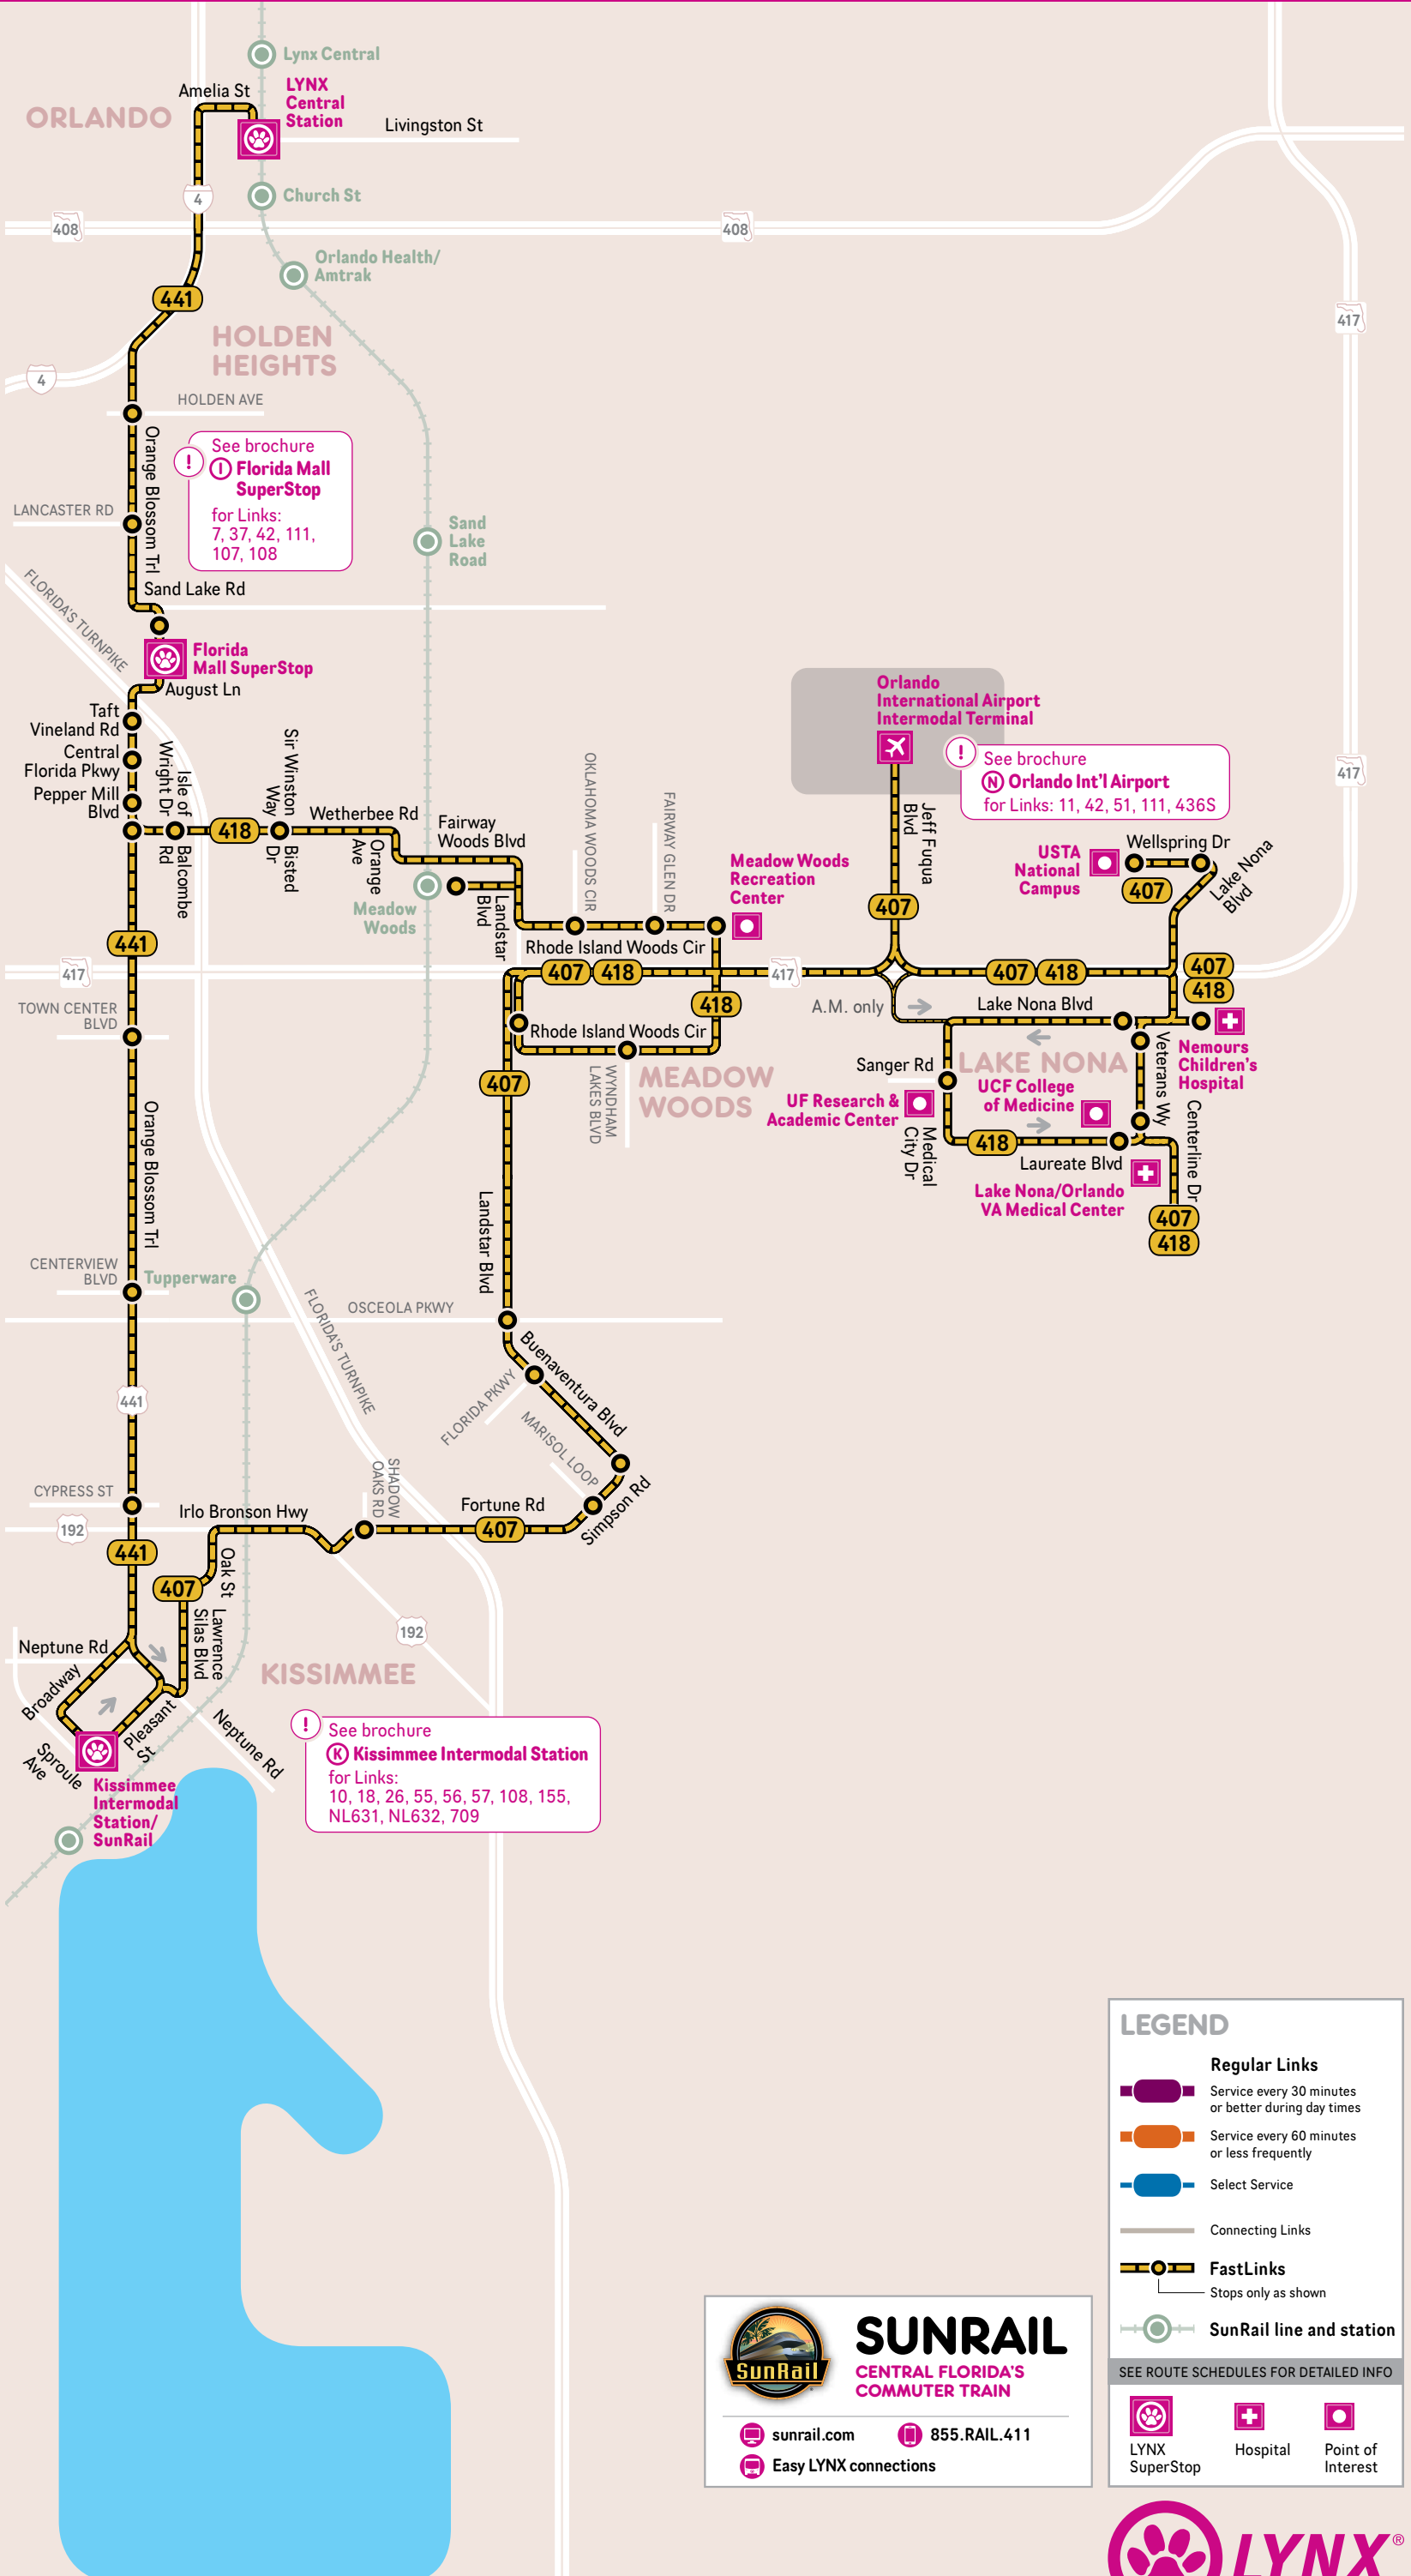

WELCOME ABOARD!

LYNX operates 83 Links to great places throughout Central Florida. If you don't see your destination here, **CONTACT US** and we can connect you to the right Link for your trip.

Riding LYNX is also easy on your wallet. You can pay for your trip as you board the bus:

ONE RIDE	ALL-DAY	
$2.00 Regular	$4.50 Regular	Link 709 and LYMMO are currently Fare Free.
$1.00 with LYNX discount fare ID	$2.25 with LYNX discount fare ID	Please see individual Link schedules for more information.
		EXACT FARE REQUIRED No change given.

Ready to roll? Look inside for more info...

LYNX is the public transit provider for Orange, Osceola and Seminole counties. Additional connectivity with Lake and Polk counties.

CONTACT US for information on fares, bus stops, schedules and trip planning:

407-841-5969 phone
golynx.com web

THANK YOU FOR RIDING LYNX!

BROCHURE

FastLink
407, 418, 441

DIRECT SERVICE TO:

- **Downtown Orlando**
- **Florida Mall**
- **Kissimmee**
- **Meadow Woods**
- **SunRail Station**
- **Medical City**
- **Orlando Int'l Airport**

Effective:
DECEMBER 2020

Other accessible formats available upon request

FASTLINK SERVICES

Schematic Map
Not to Scale