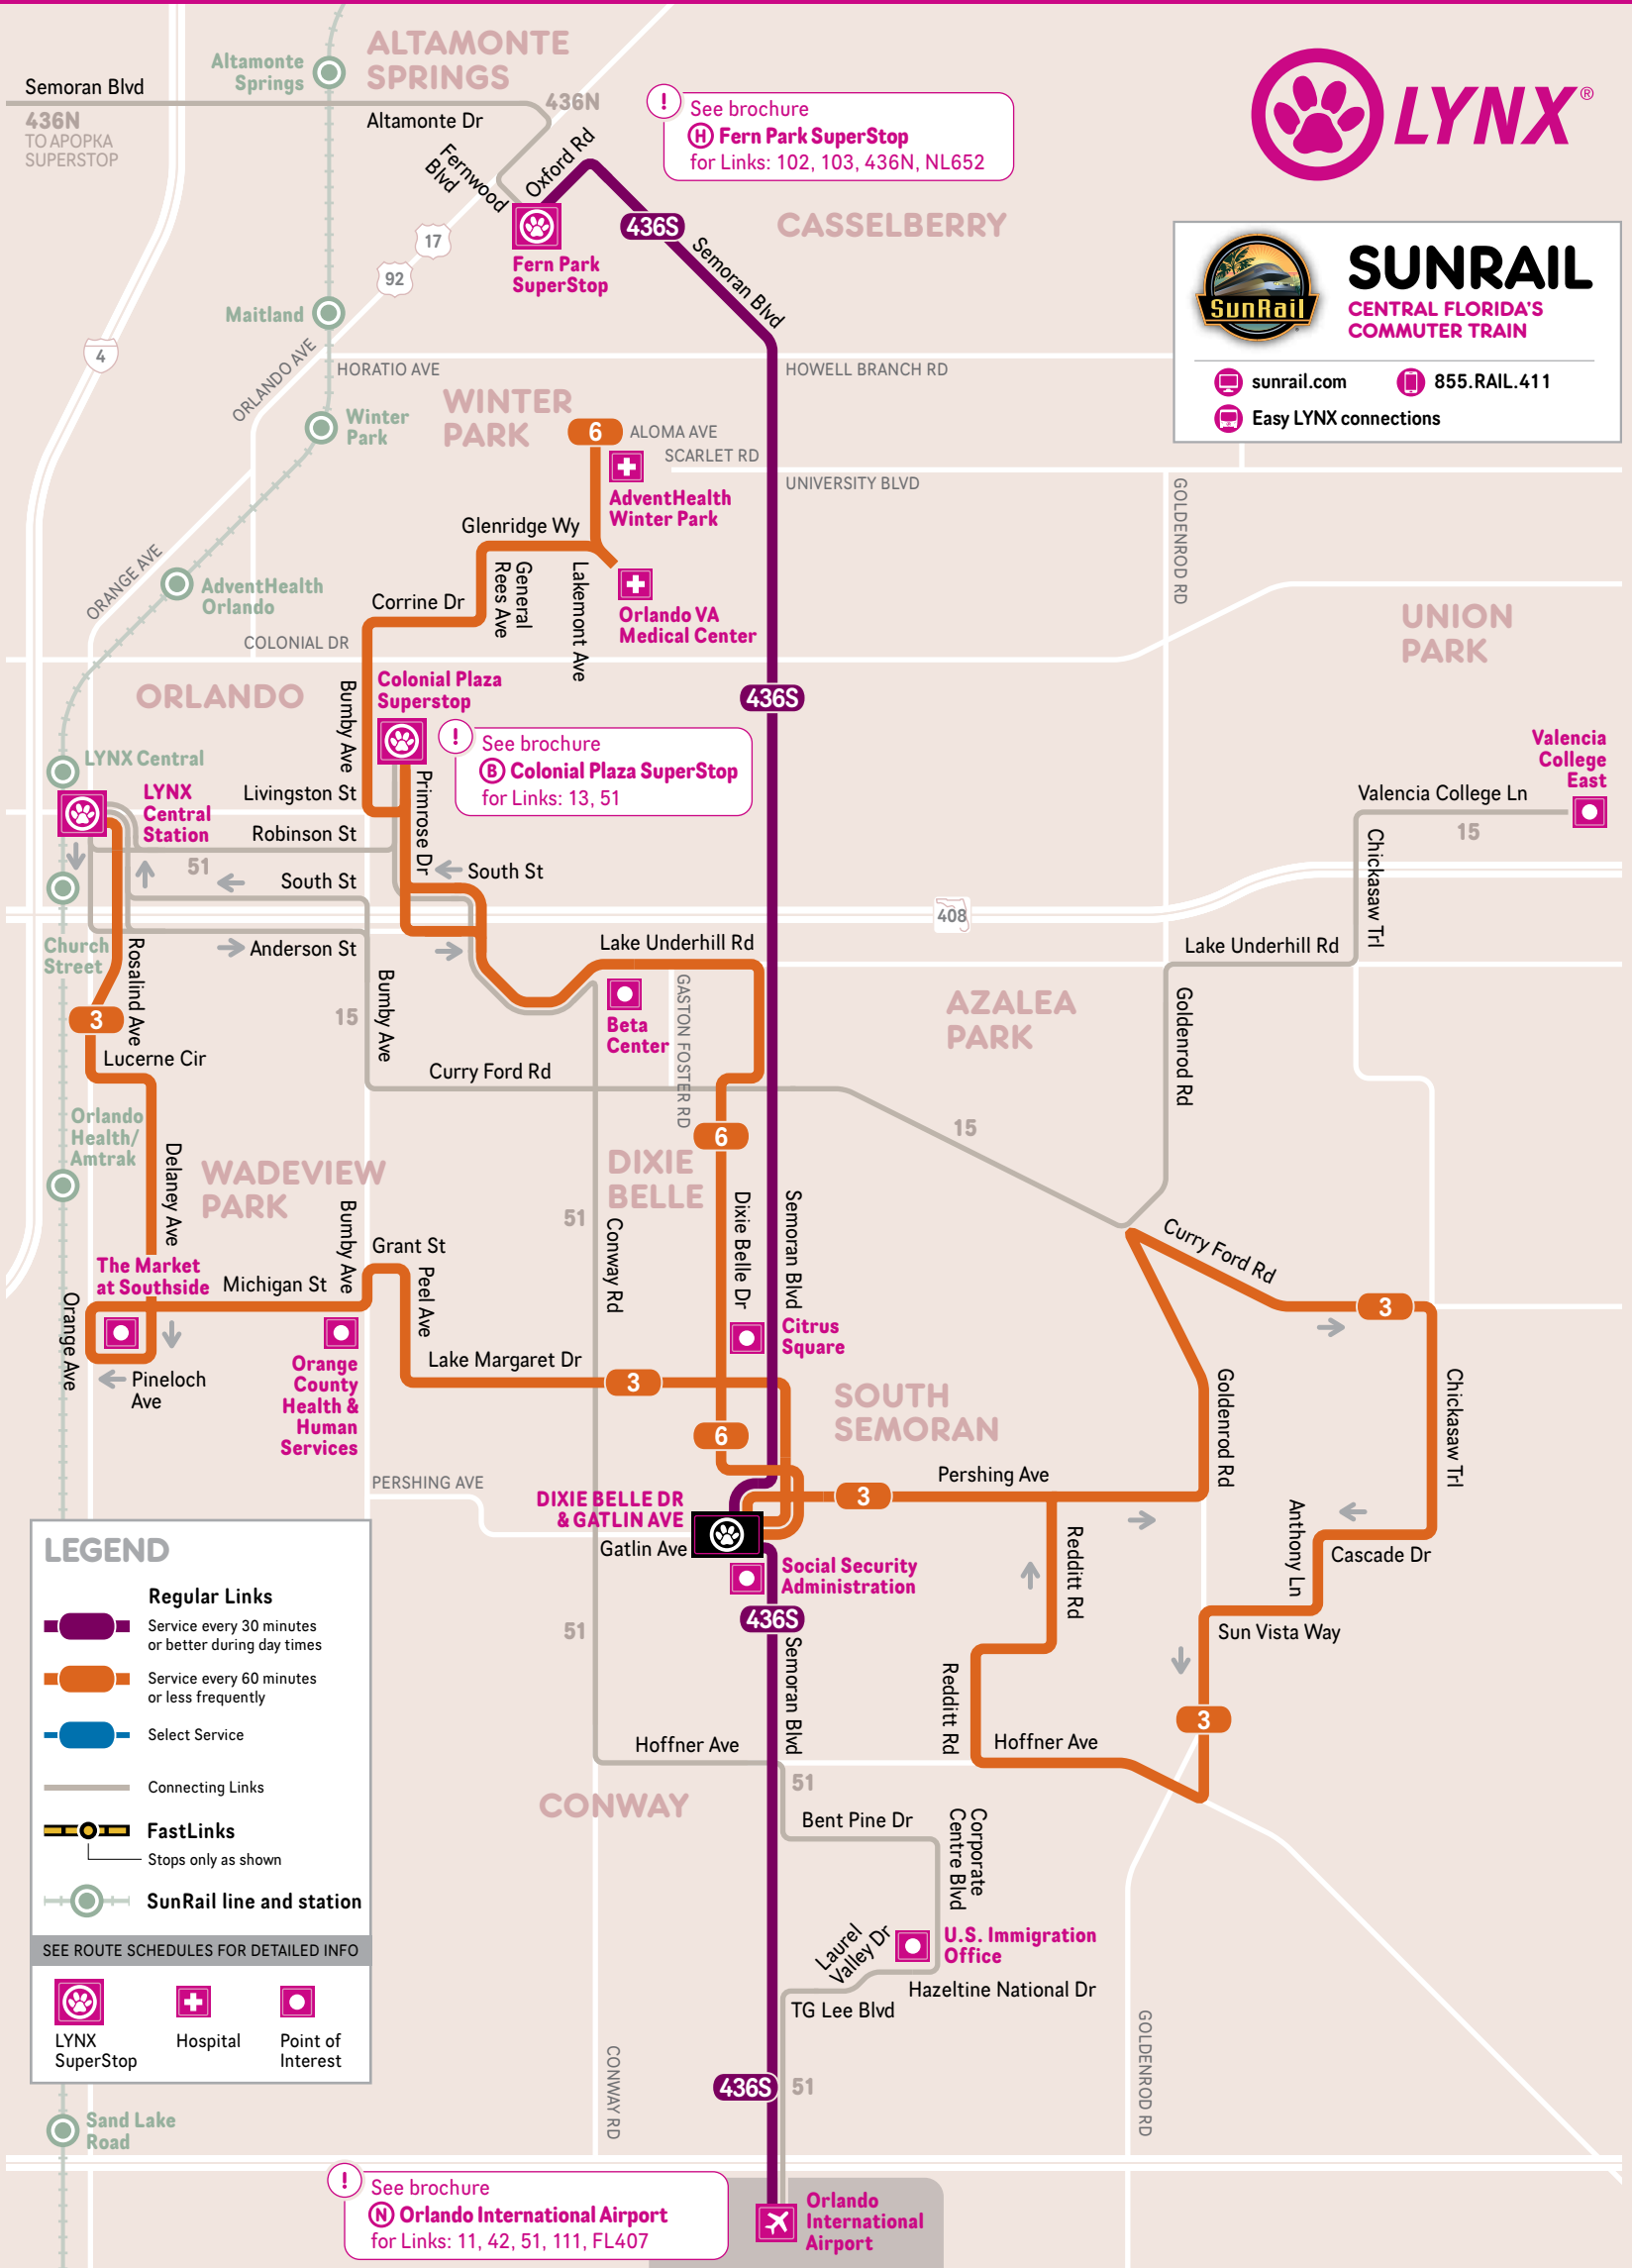

DIXIE BELLE DR & GATLIN AVE

Schematic Map
Not to Scale