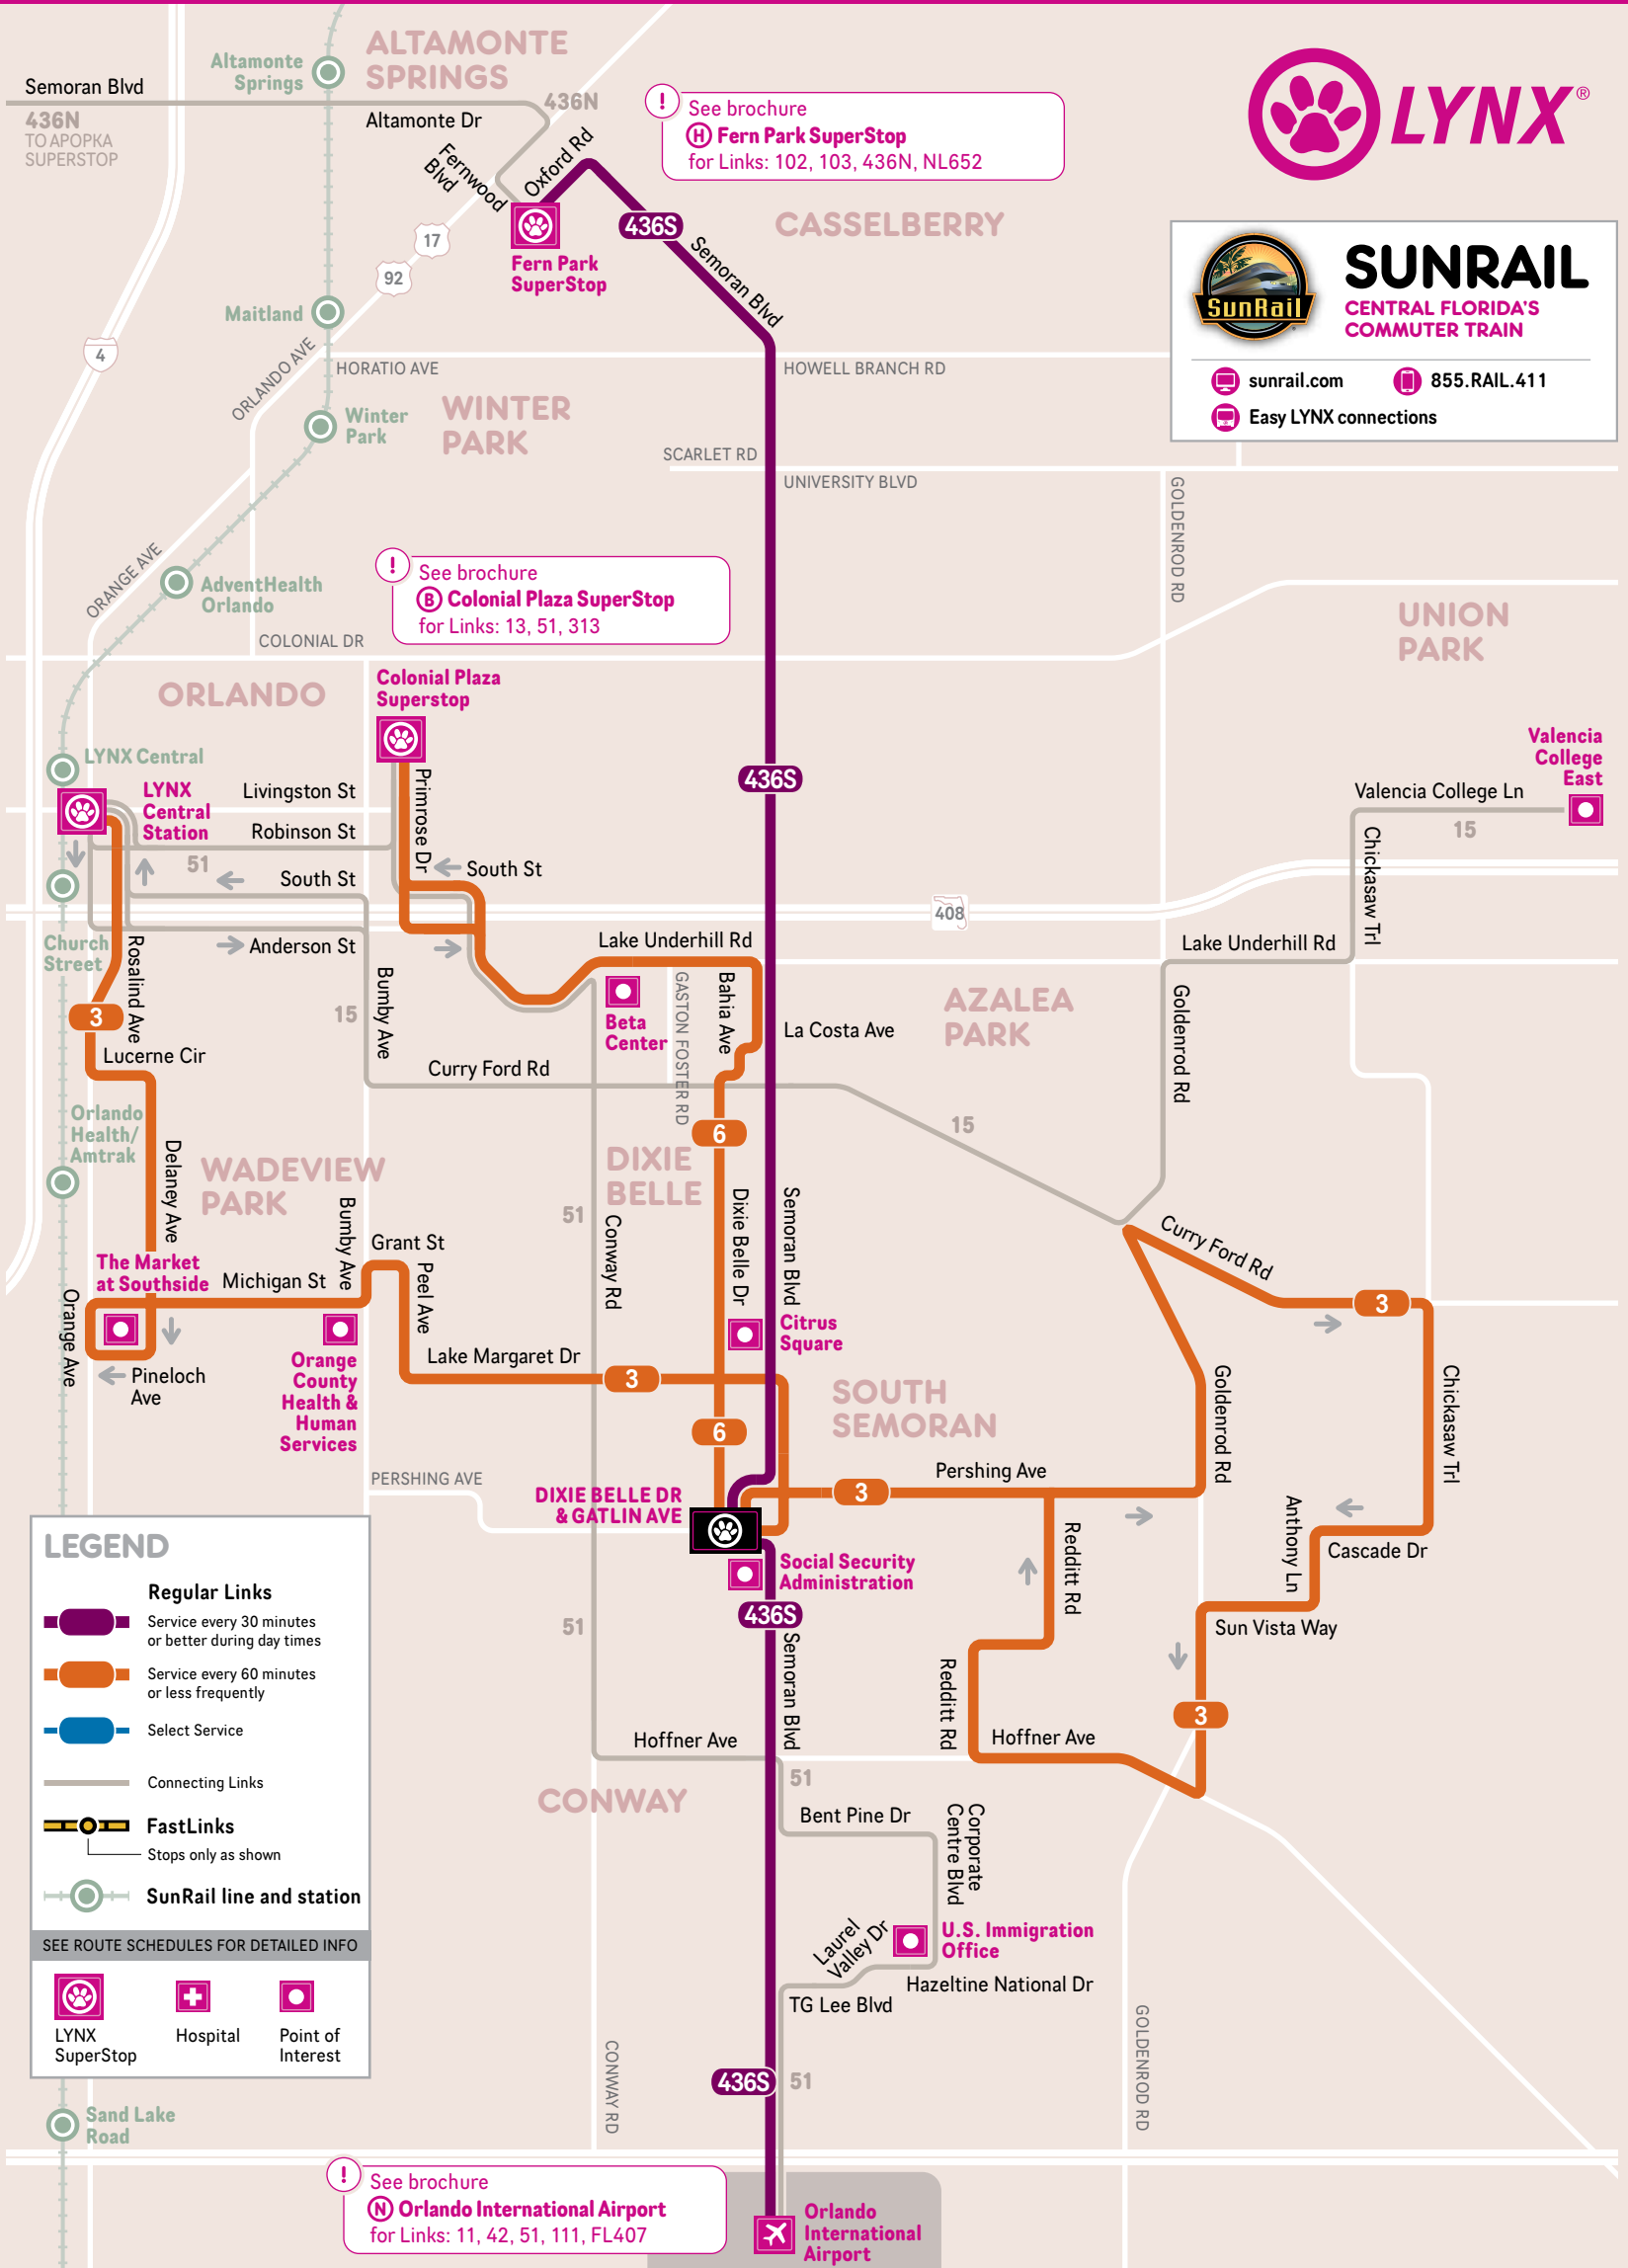

DIXIE BELLE DR & GATLIN AVE

Schematic Map
Not to Scale

SUNRAIL
CENTRAL FLORIDA'S COMMUTER TRAIN

sunrail.com 855.RAIL.411

Easy LYNX connections

LEGEND

- **Regular Links**
  - Service every 30 minutes or better during day times
  - Service every 60 minutes or less frequently
  - Select Service
- Connecting Links
- **FastLinks**
  - Stops only as shown
- **SunRail line and station**

SEE ROUTE SCHEDULES FOR DETAILED INFO

LYNX SuperStop
Hospital
Point of Interest