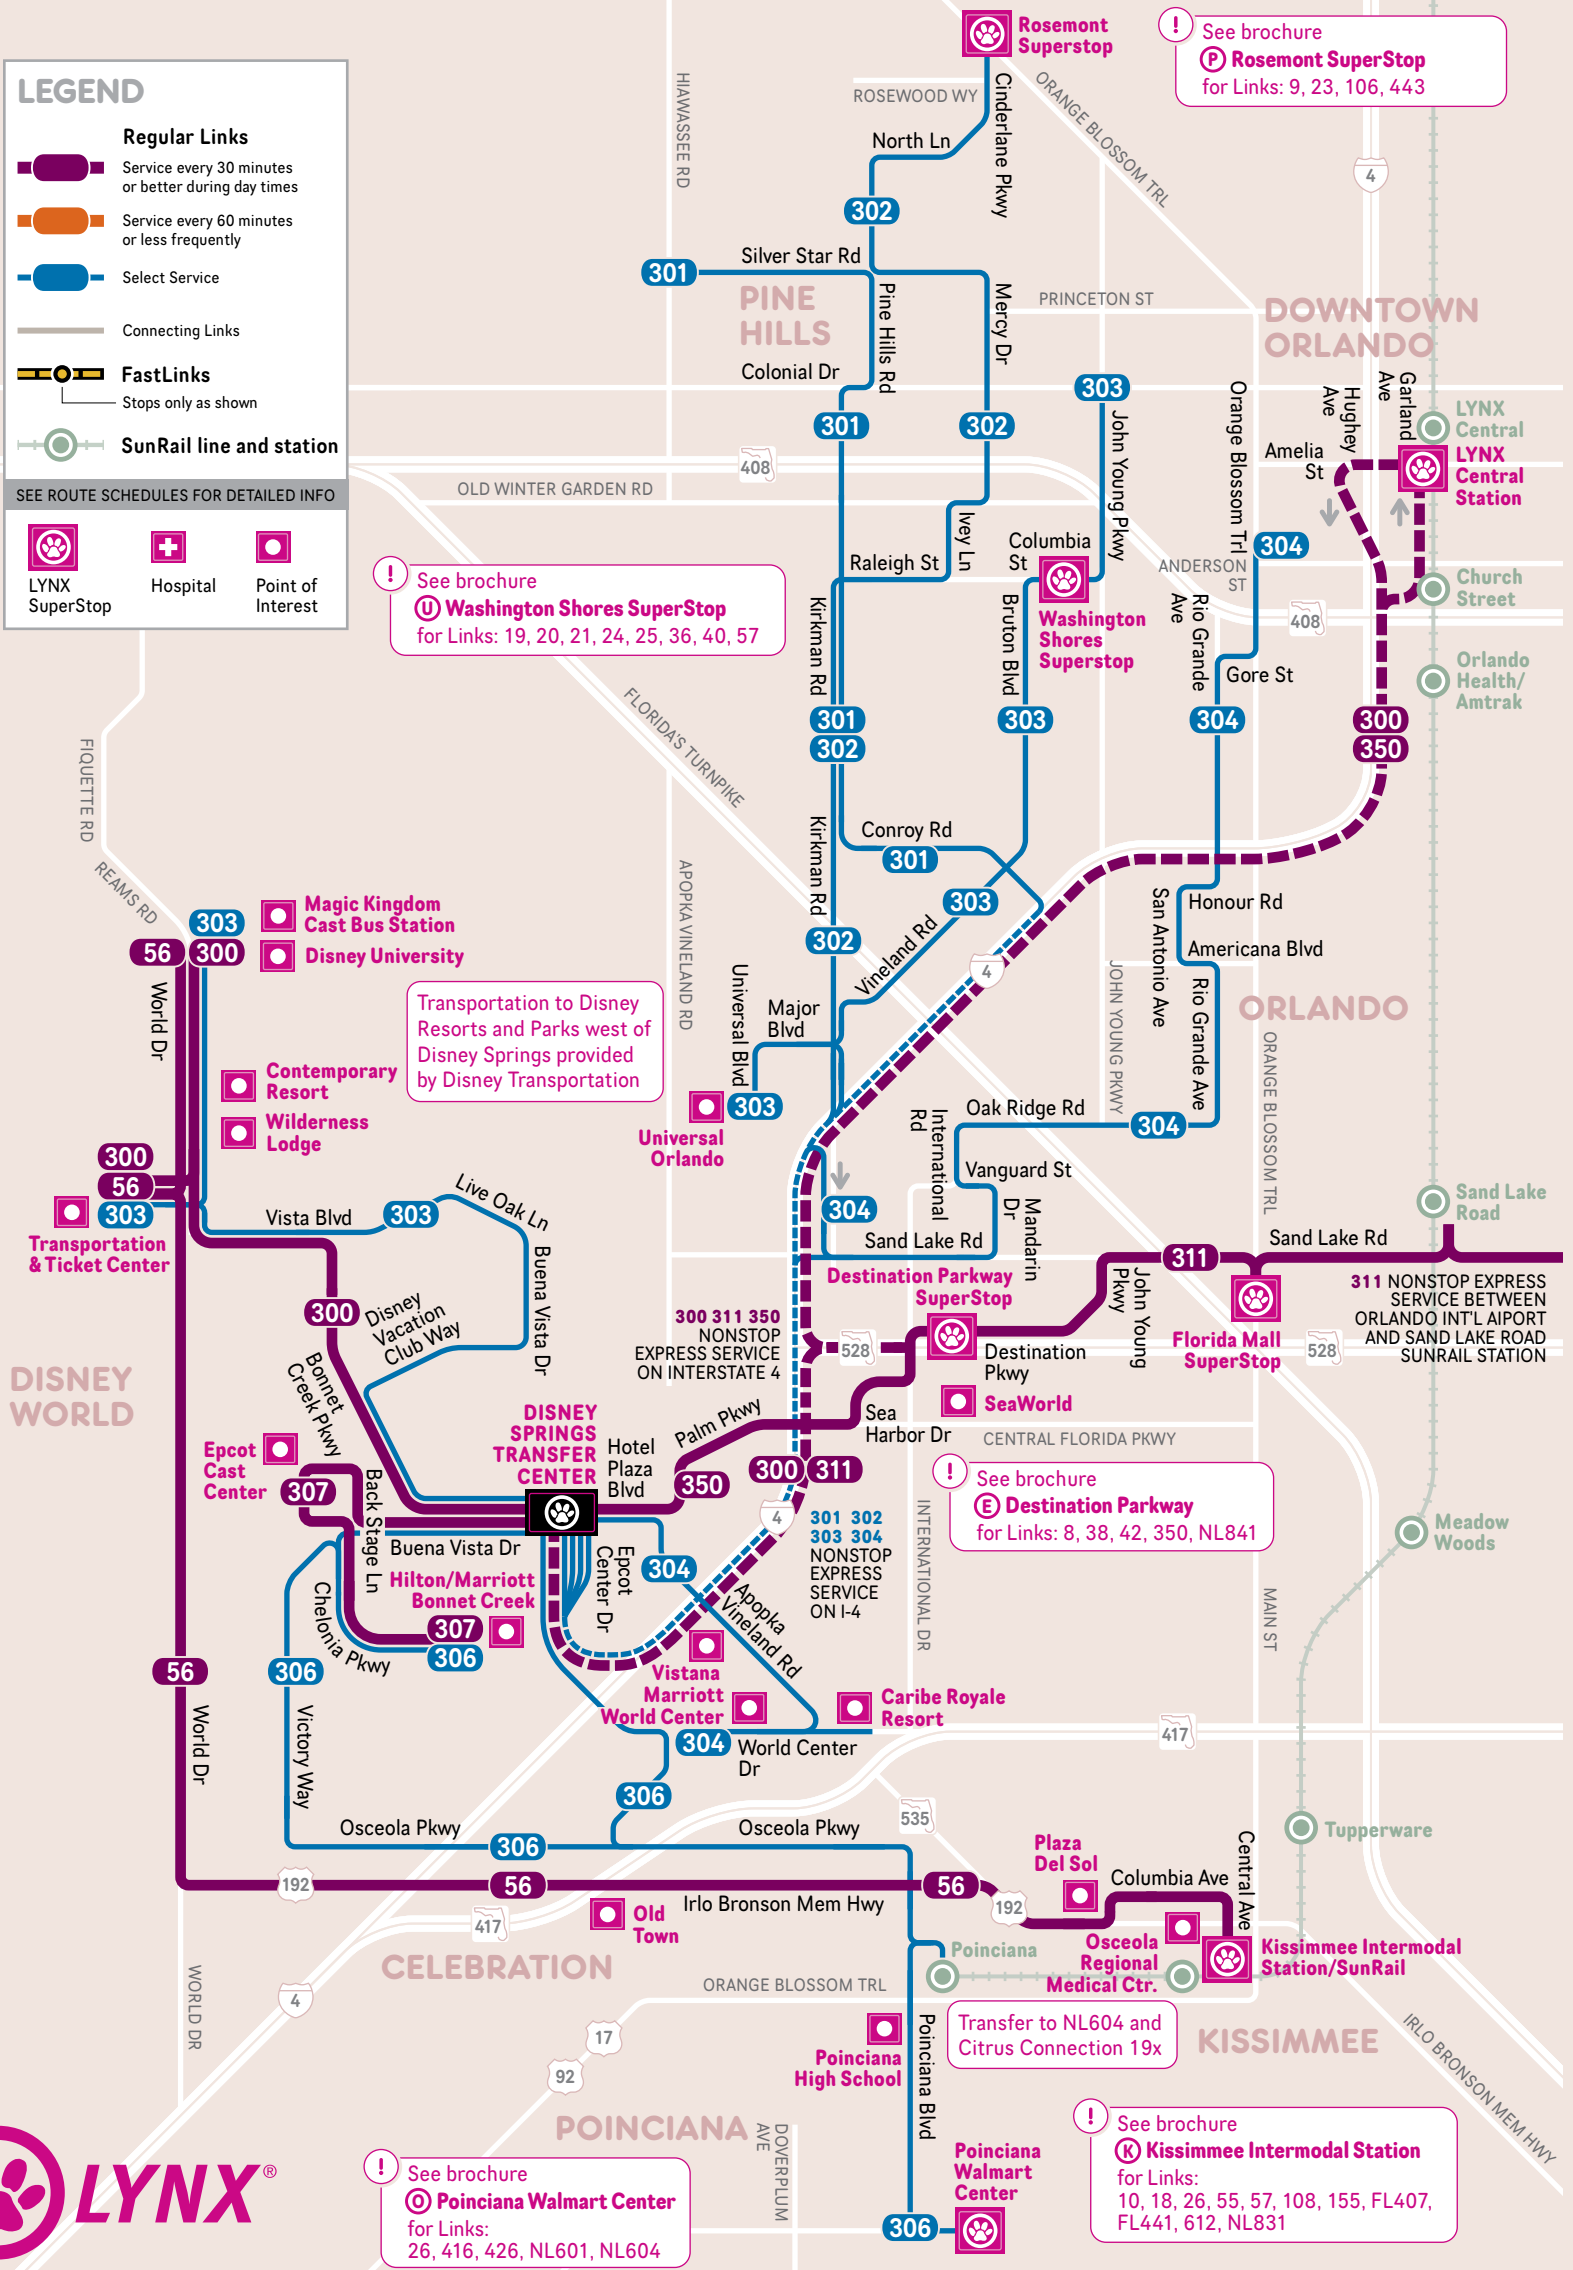

DISNEY AREA

Schematic Map
Not to Scale

LEGEND

- **Regular Links**
  - Service every 30 minutes or better during day times
  - Service every 60 minutes or less frequently
  - Select Service
- Connecting Links
- **FastLinks**
  - Stops only as shown
- **SunRail line and station**

SEE ROUTE SCHEDULES FOR DETAILED INFO

- LYNX SuperStop
- Hospital
- Point of Interest