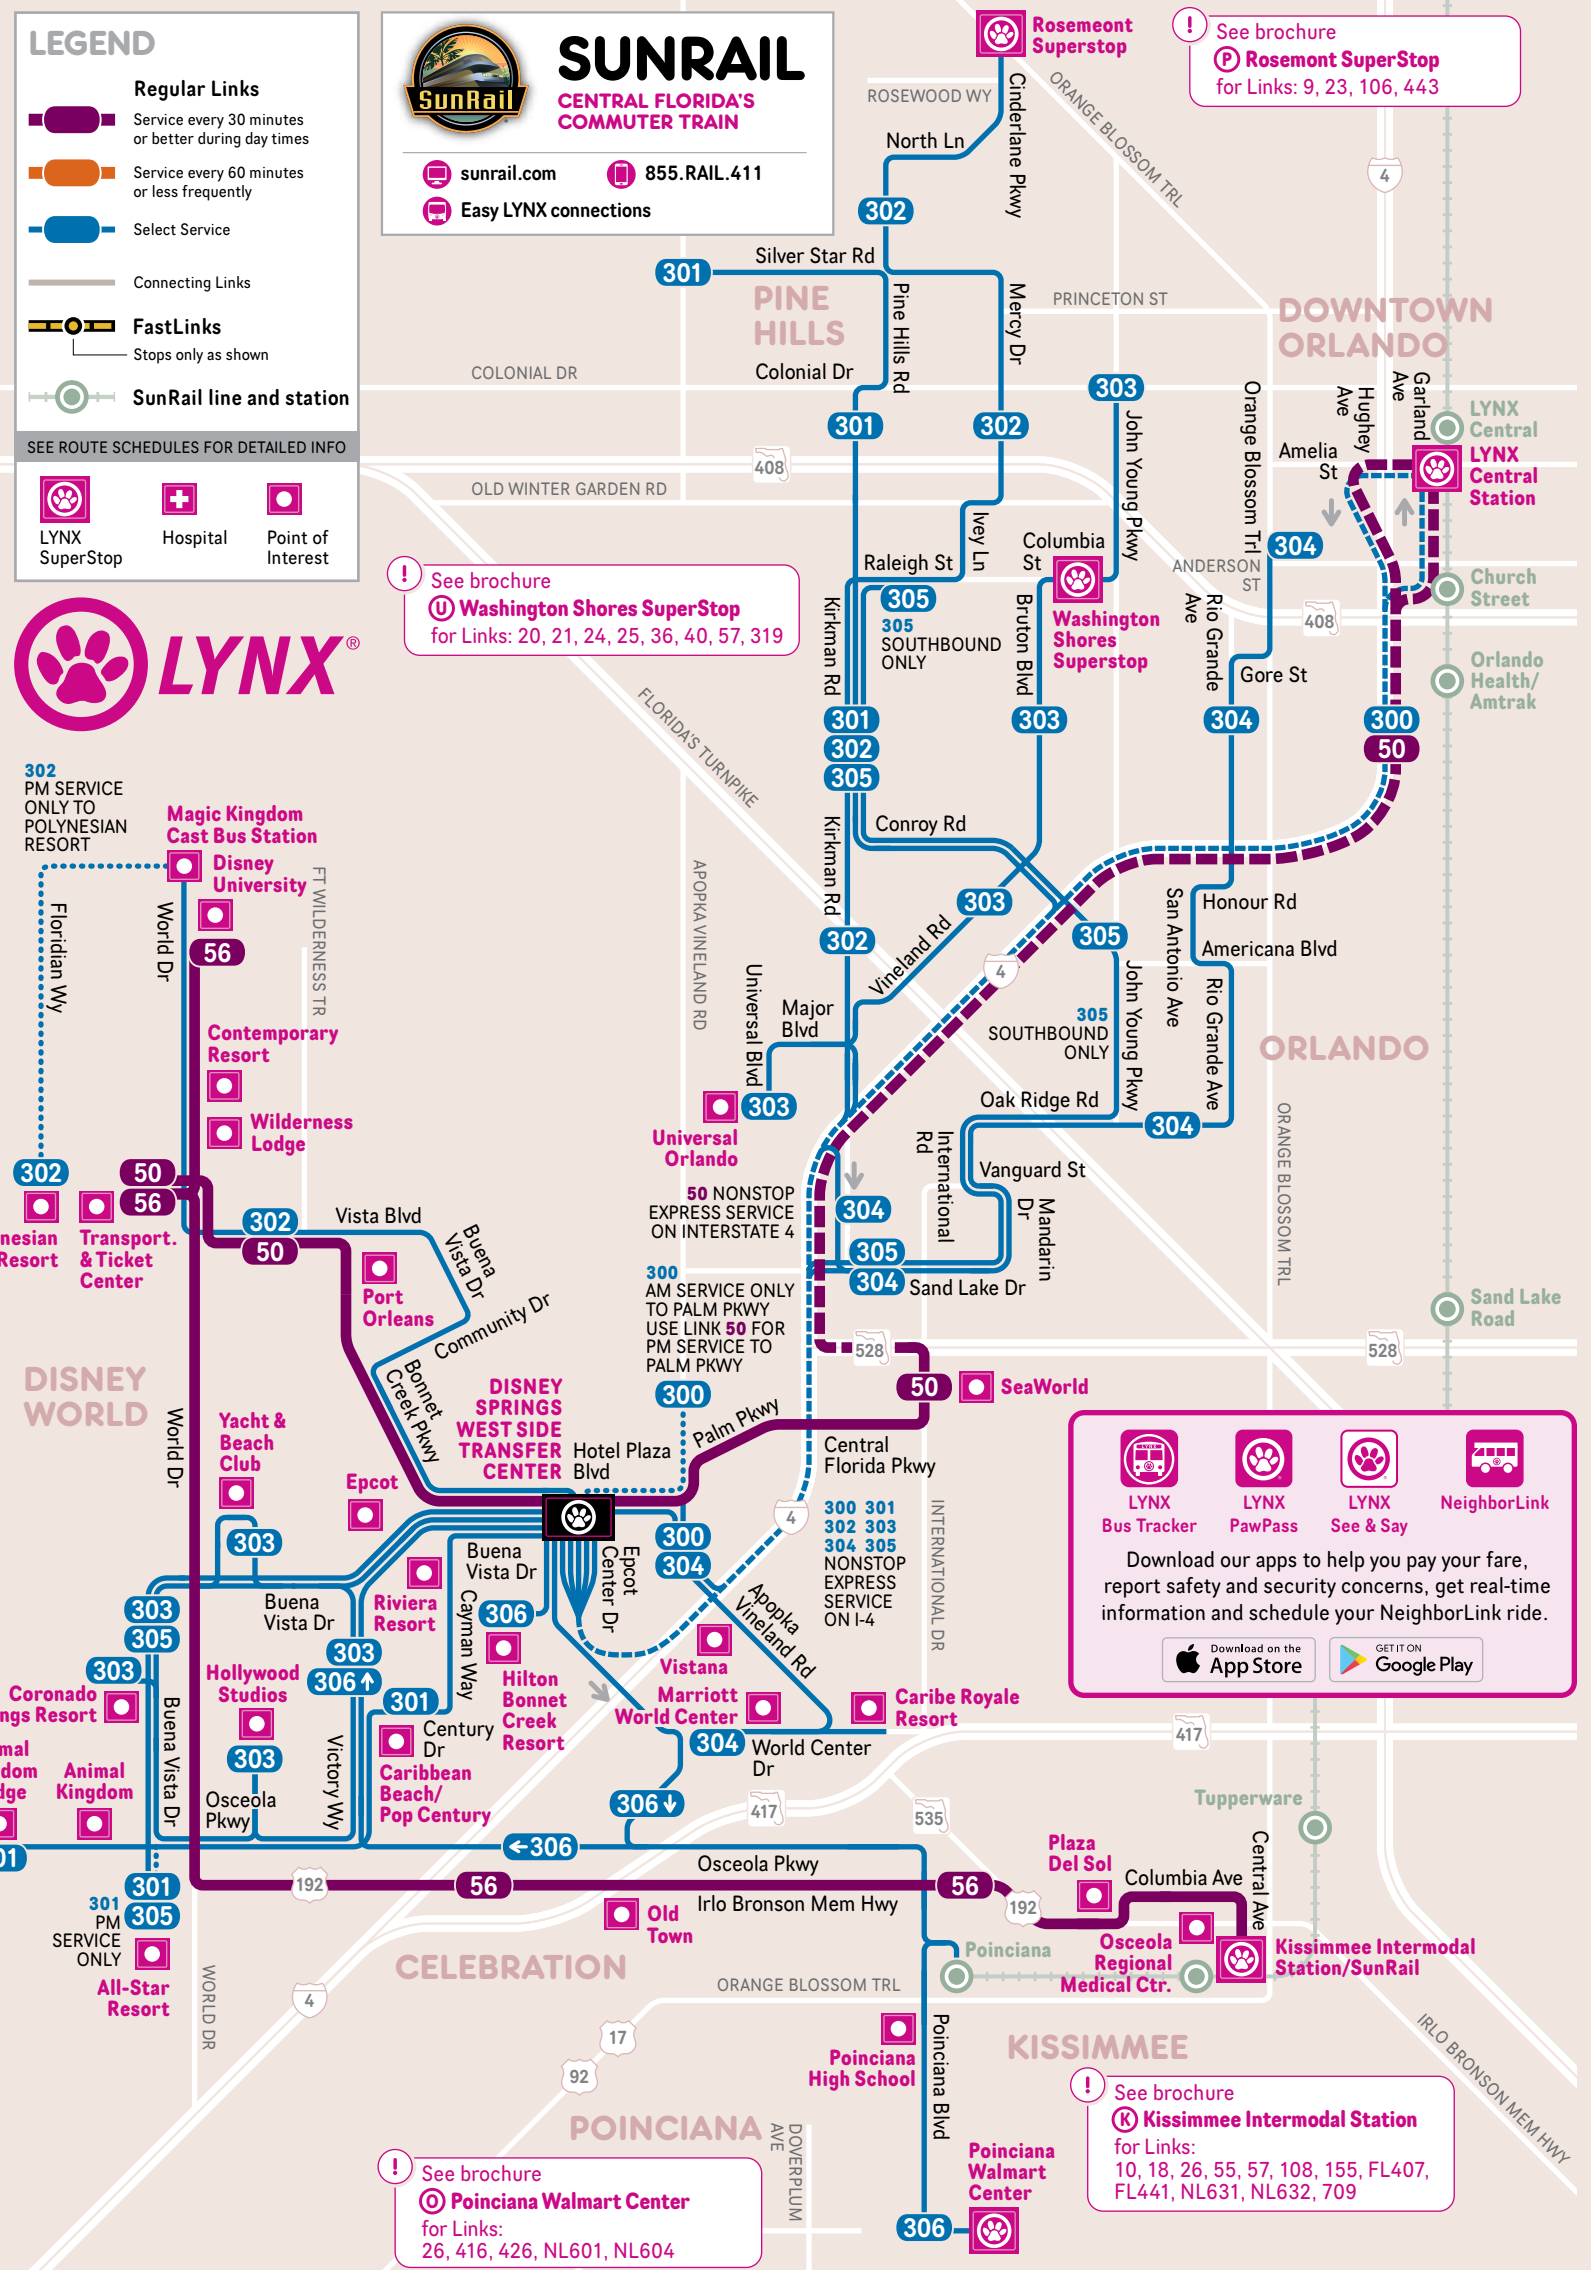

DISNEY AREA

Schematic Map
Not to Scale

LYNX Bus Tracker
LYNX PawPass
LYNX See & Say
NeighborLink

Download our apps to help you pay your fare, report safety and security concerns, get real-time information and schedule your NeighborLink ride.

Download on the App Store
GET IT ON Google Play

See brochure
Poinciana Walmart Center
for Links: 26, 416, 426, NL601, NL604

See brochure
Kissimmee Intermodal Station
for Links: 10, 18, 26, 55, 57, 108, 155, FL407, FL441, NL631, NL632, 709