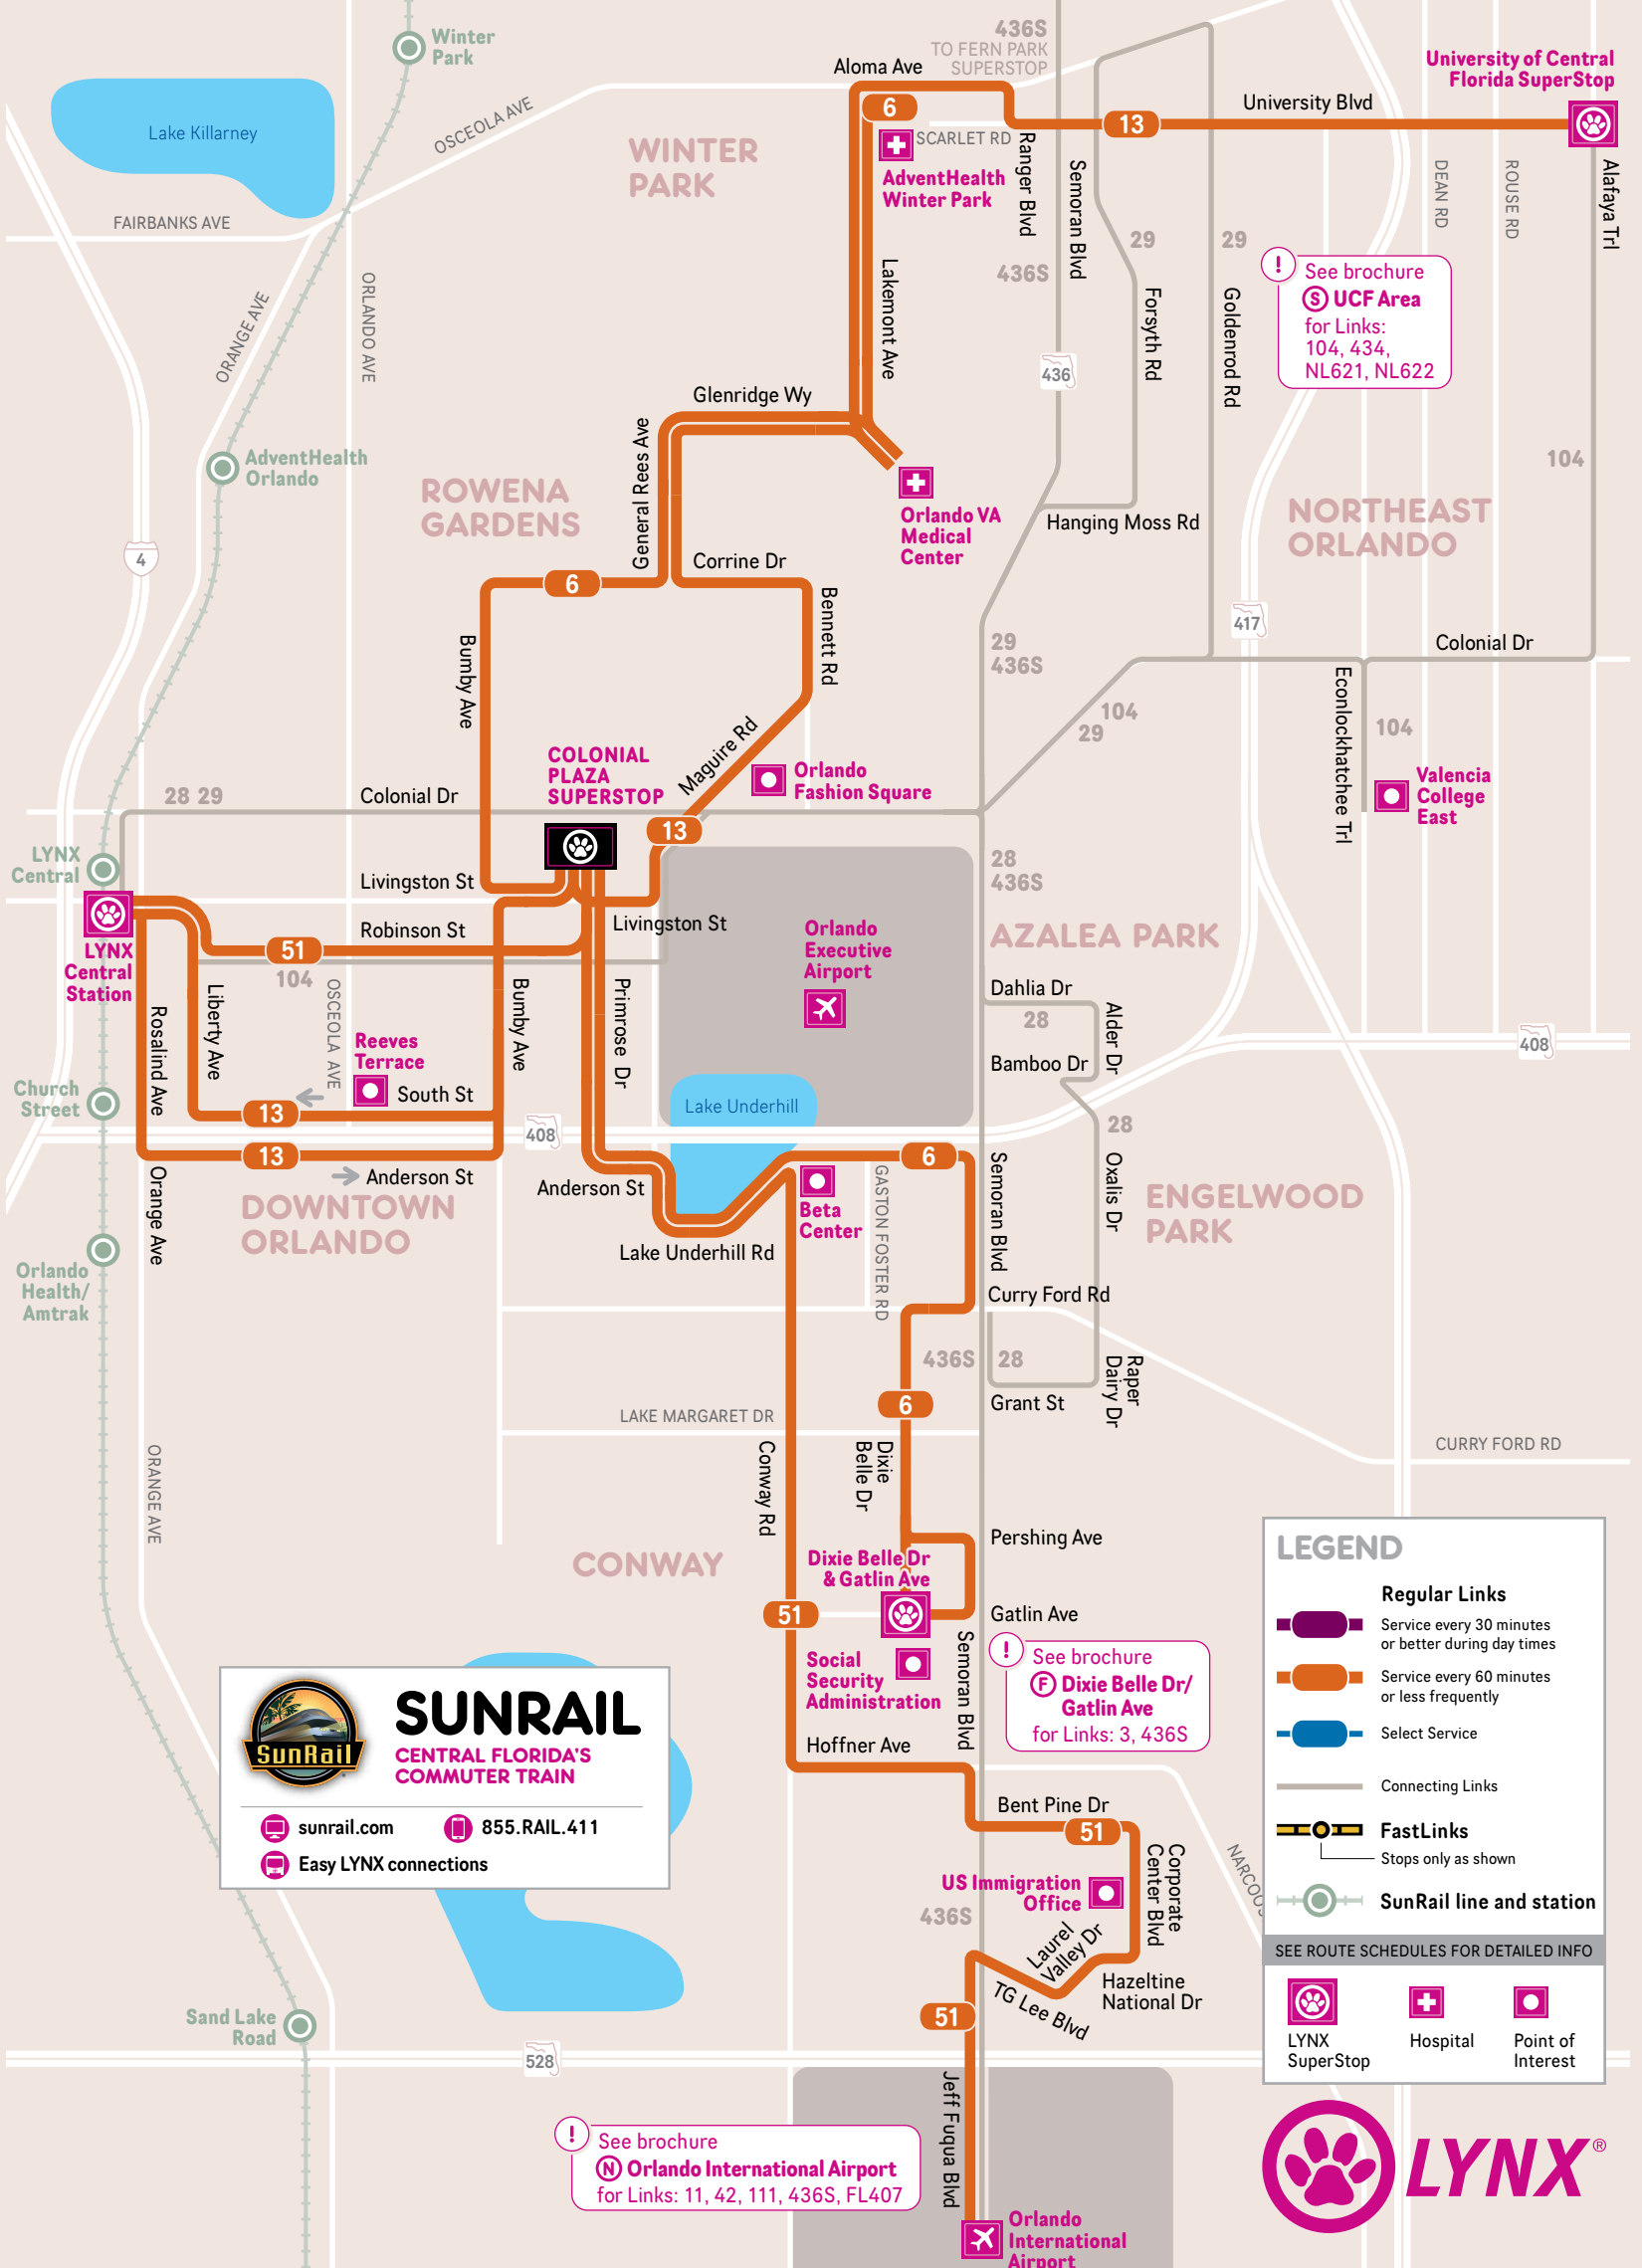

COLONIAL PLAZA SUPERSTOP

Schematic Map
Not to Scale

SUNRAIL
CENTRAL FLORIDA'S COMMUTER TRAIN

sunrail.com 855.RAIL.411
Easy LYNX connections

See brochure for Links: 11, 42, 111, 436S, FL407

See brochure for Links: 3, 436S

See brochure for Links: 104, 434, NL621, NL622