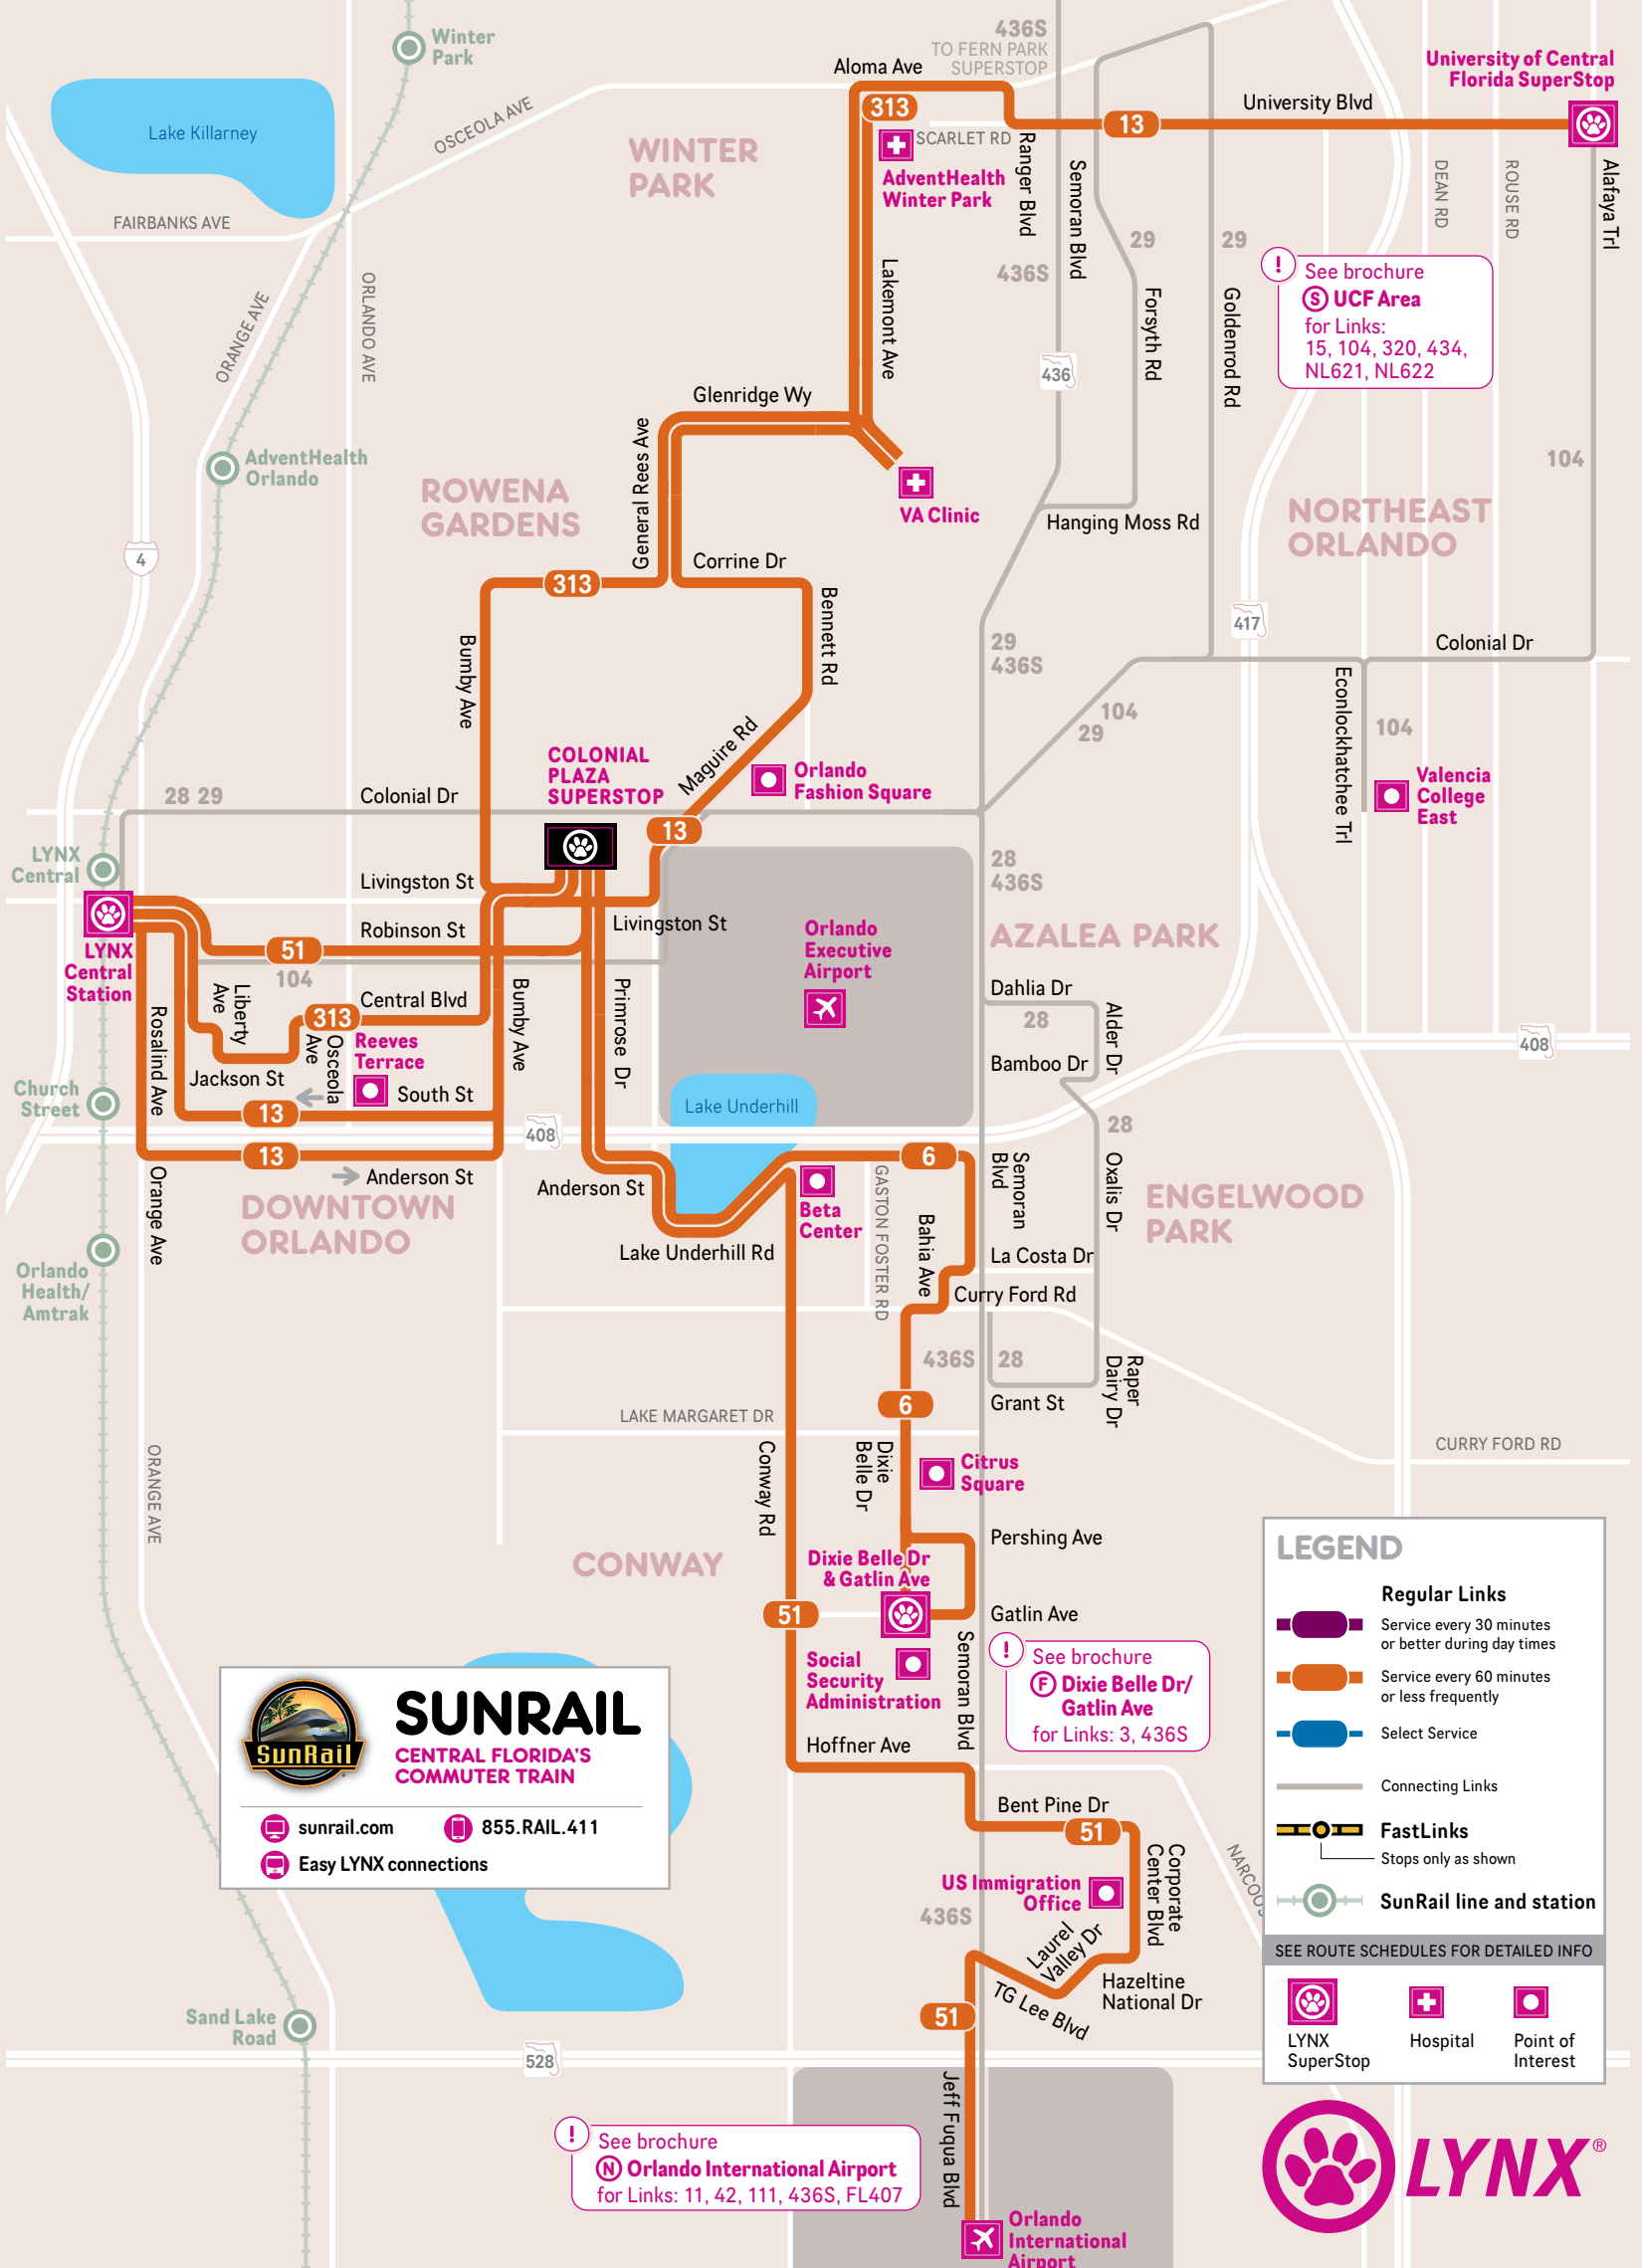

COLONIAL PLAZA SUPERSTOP

Schematic Map
Not to Scale

LEGEND

- **Regular Links**
  - Service every 30 minutes or better during day times
  - Service every 60 minutes or less frequently
  - Select Service
- Connecting Links
- **FastLinks**
  - Stops only as shown
- **SunRail line and station**

SEE ROUTE SCHEDULES FOR DETAILED INFO

- LYNX SuperStop
- Hospital
- Point of Interest

SUNRAIL
CENTRAL FLORIDA'S COMMUTER TRAIN

sunrail.com 855.RAIL.411
Easy LYNX connections

See brochure for Links: 11, 42, 111, 436S, FL407