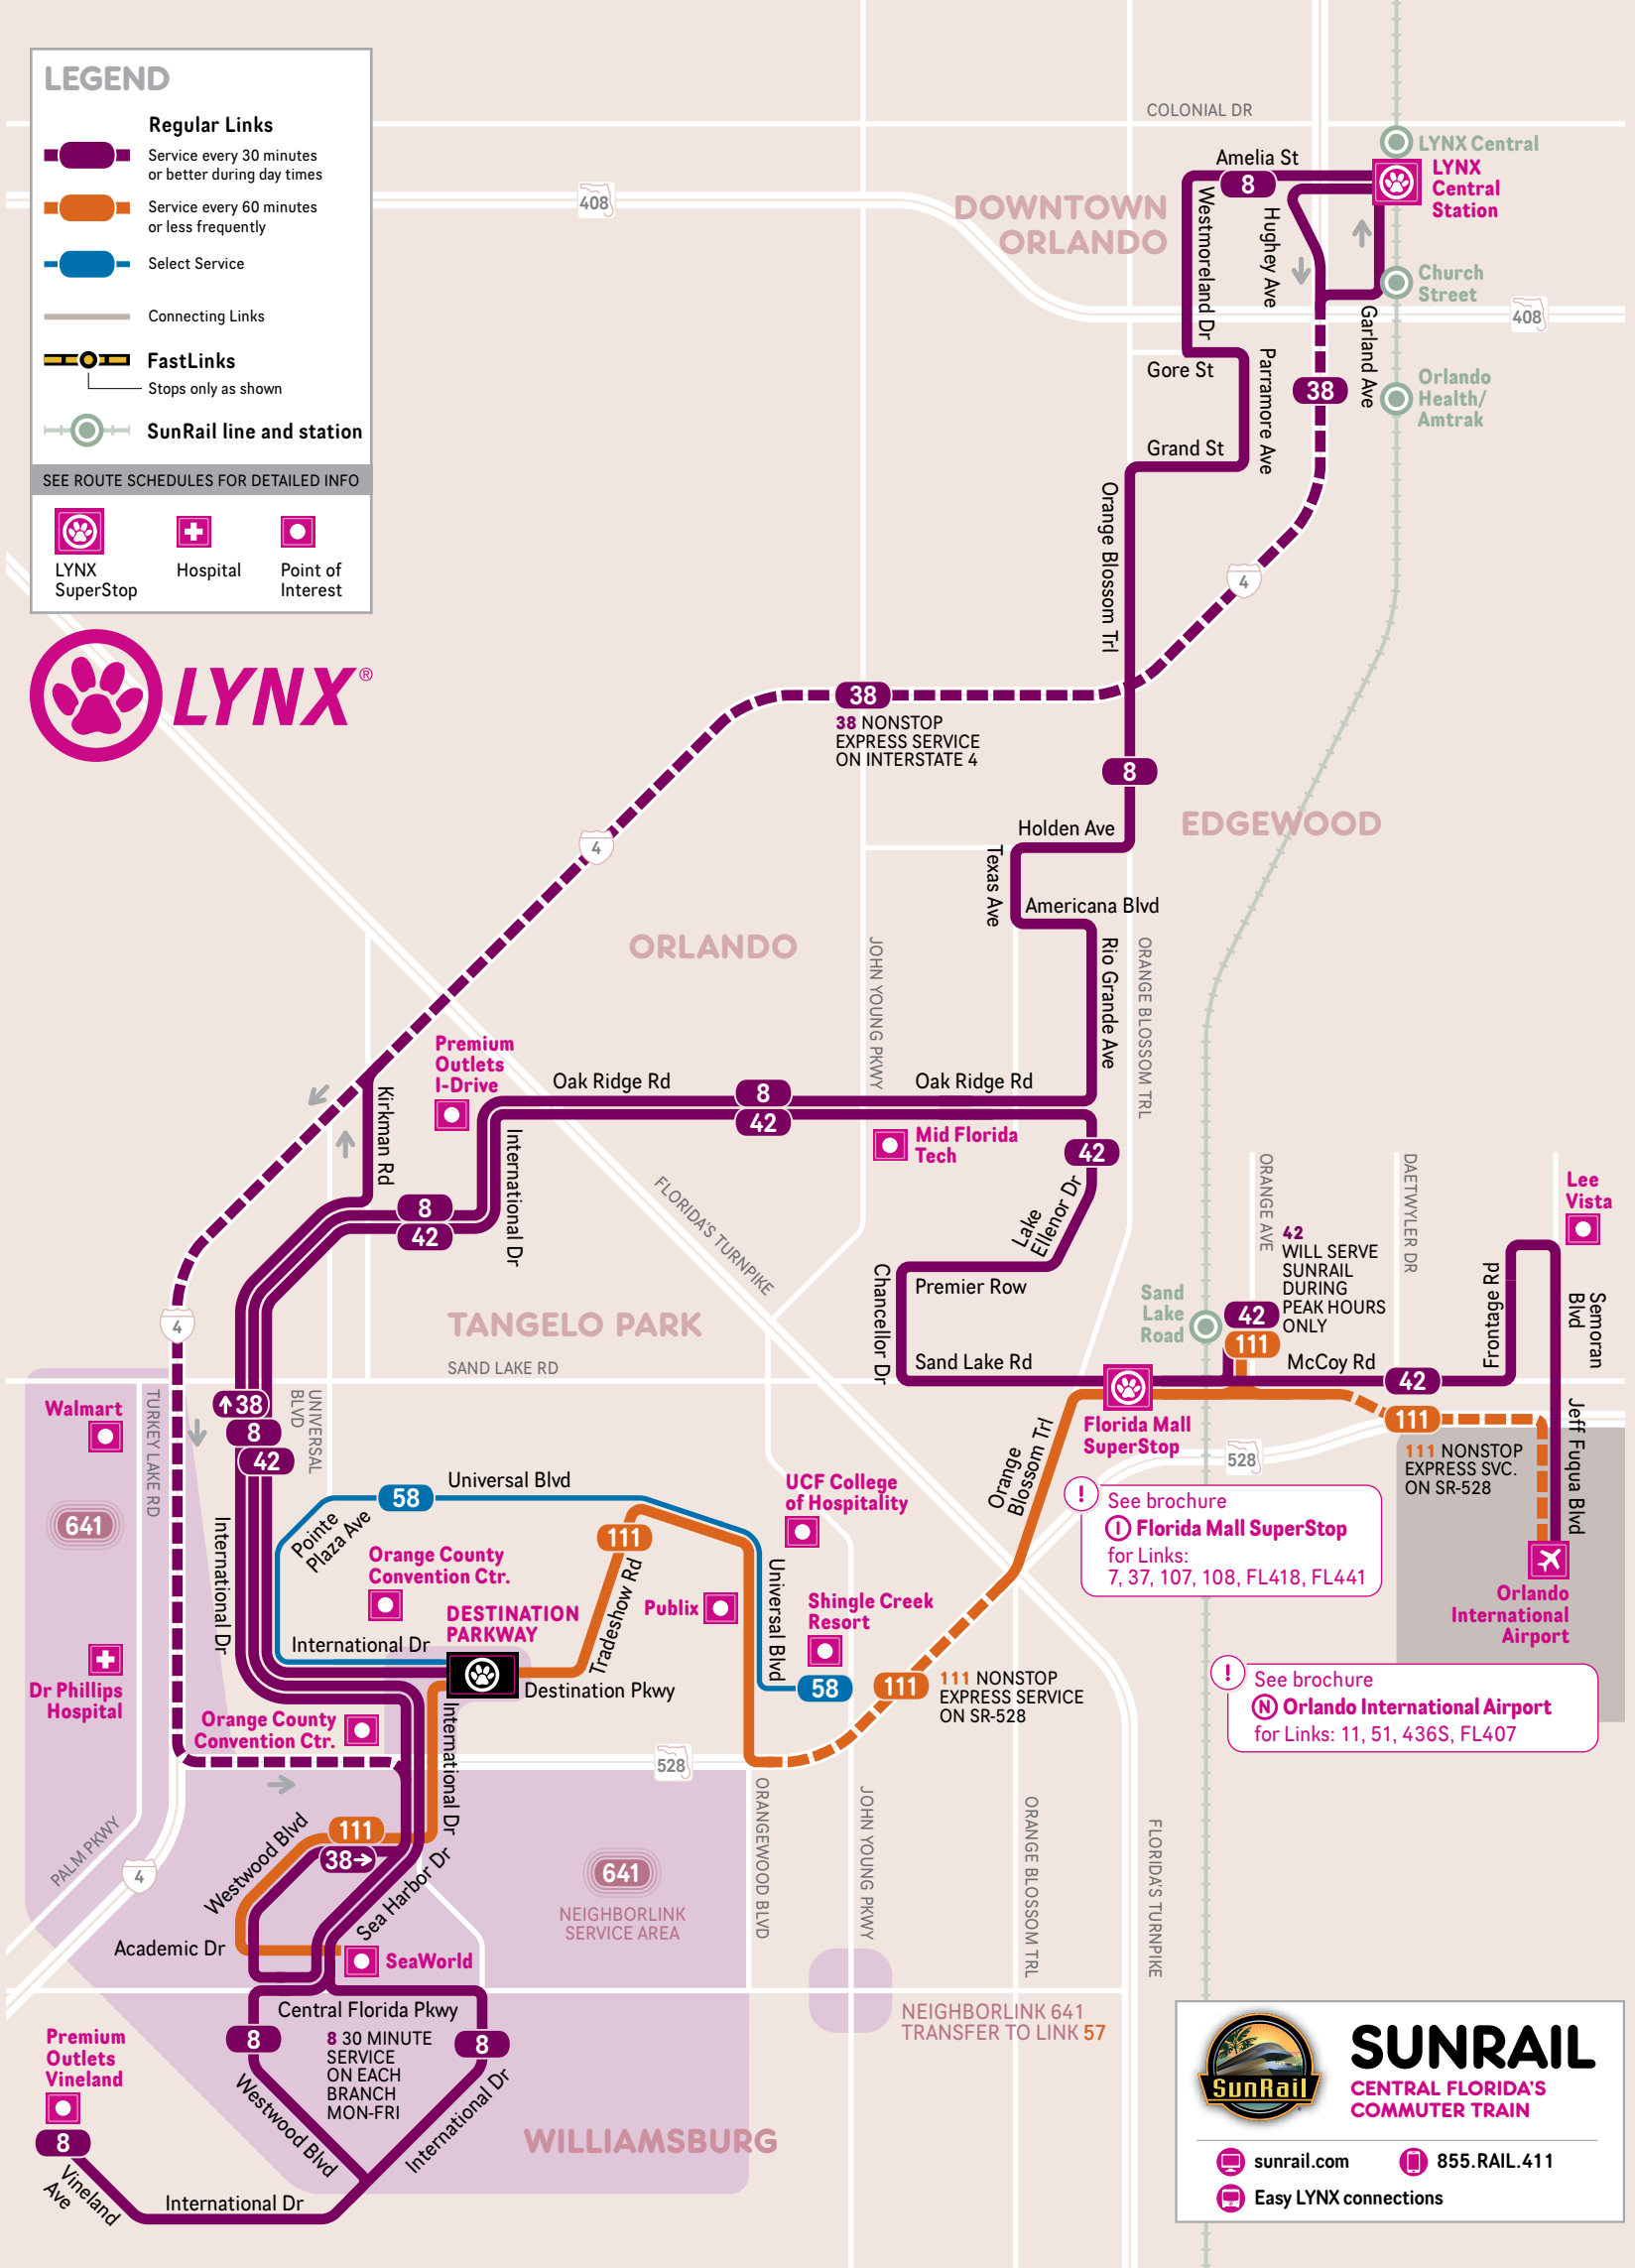

DESTINATION PARKWAY

Schematic Map
Not to Scale

LEGEND

- **Regular Links**
  - Service every 30 minutes or better during day times
  - Service every 60 minutes or less frequently
  - Select Service
- Connecting Links
- **FastLinks**
  - Stops only as shown
- **SunRail line and station**

SEE ROUTE SCHEDULES FOR DETAILED INFO

- LYNX SuperStop
- Hospital
- Point of Interest