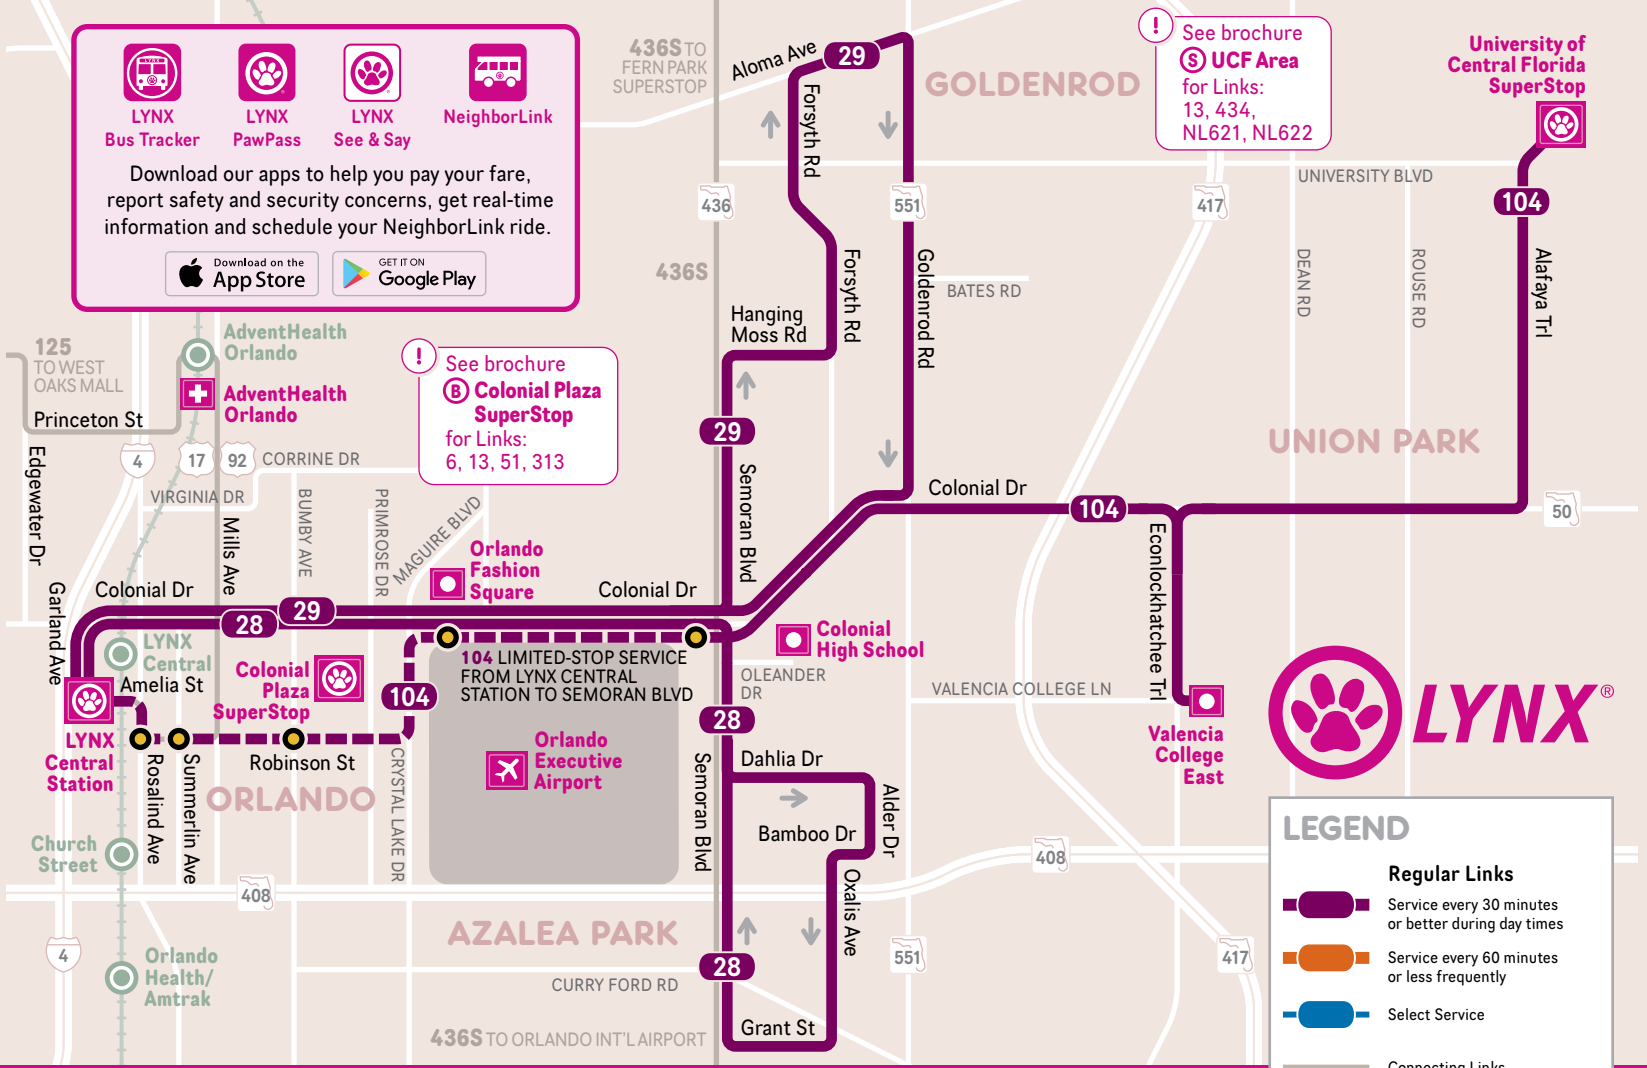

EAST COLONIAL DRIVE

Schematic Map
Not to Scale