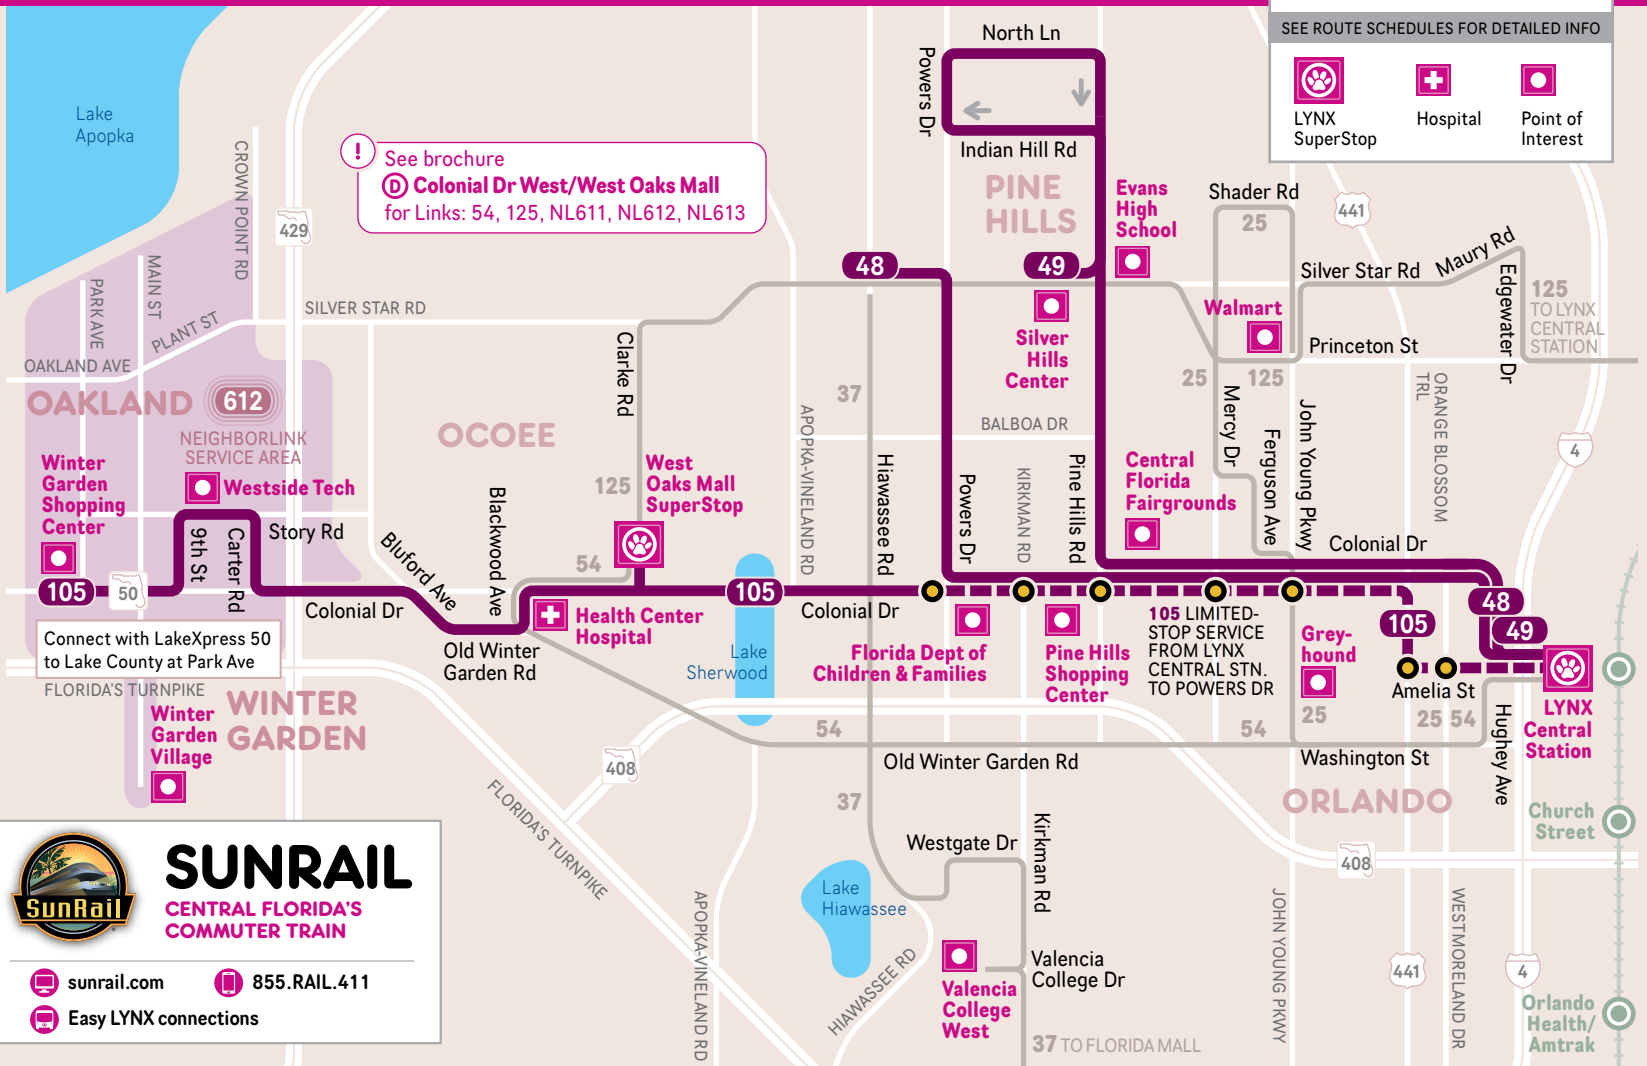

WEST COLONIAL DRIVE