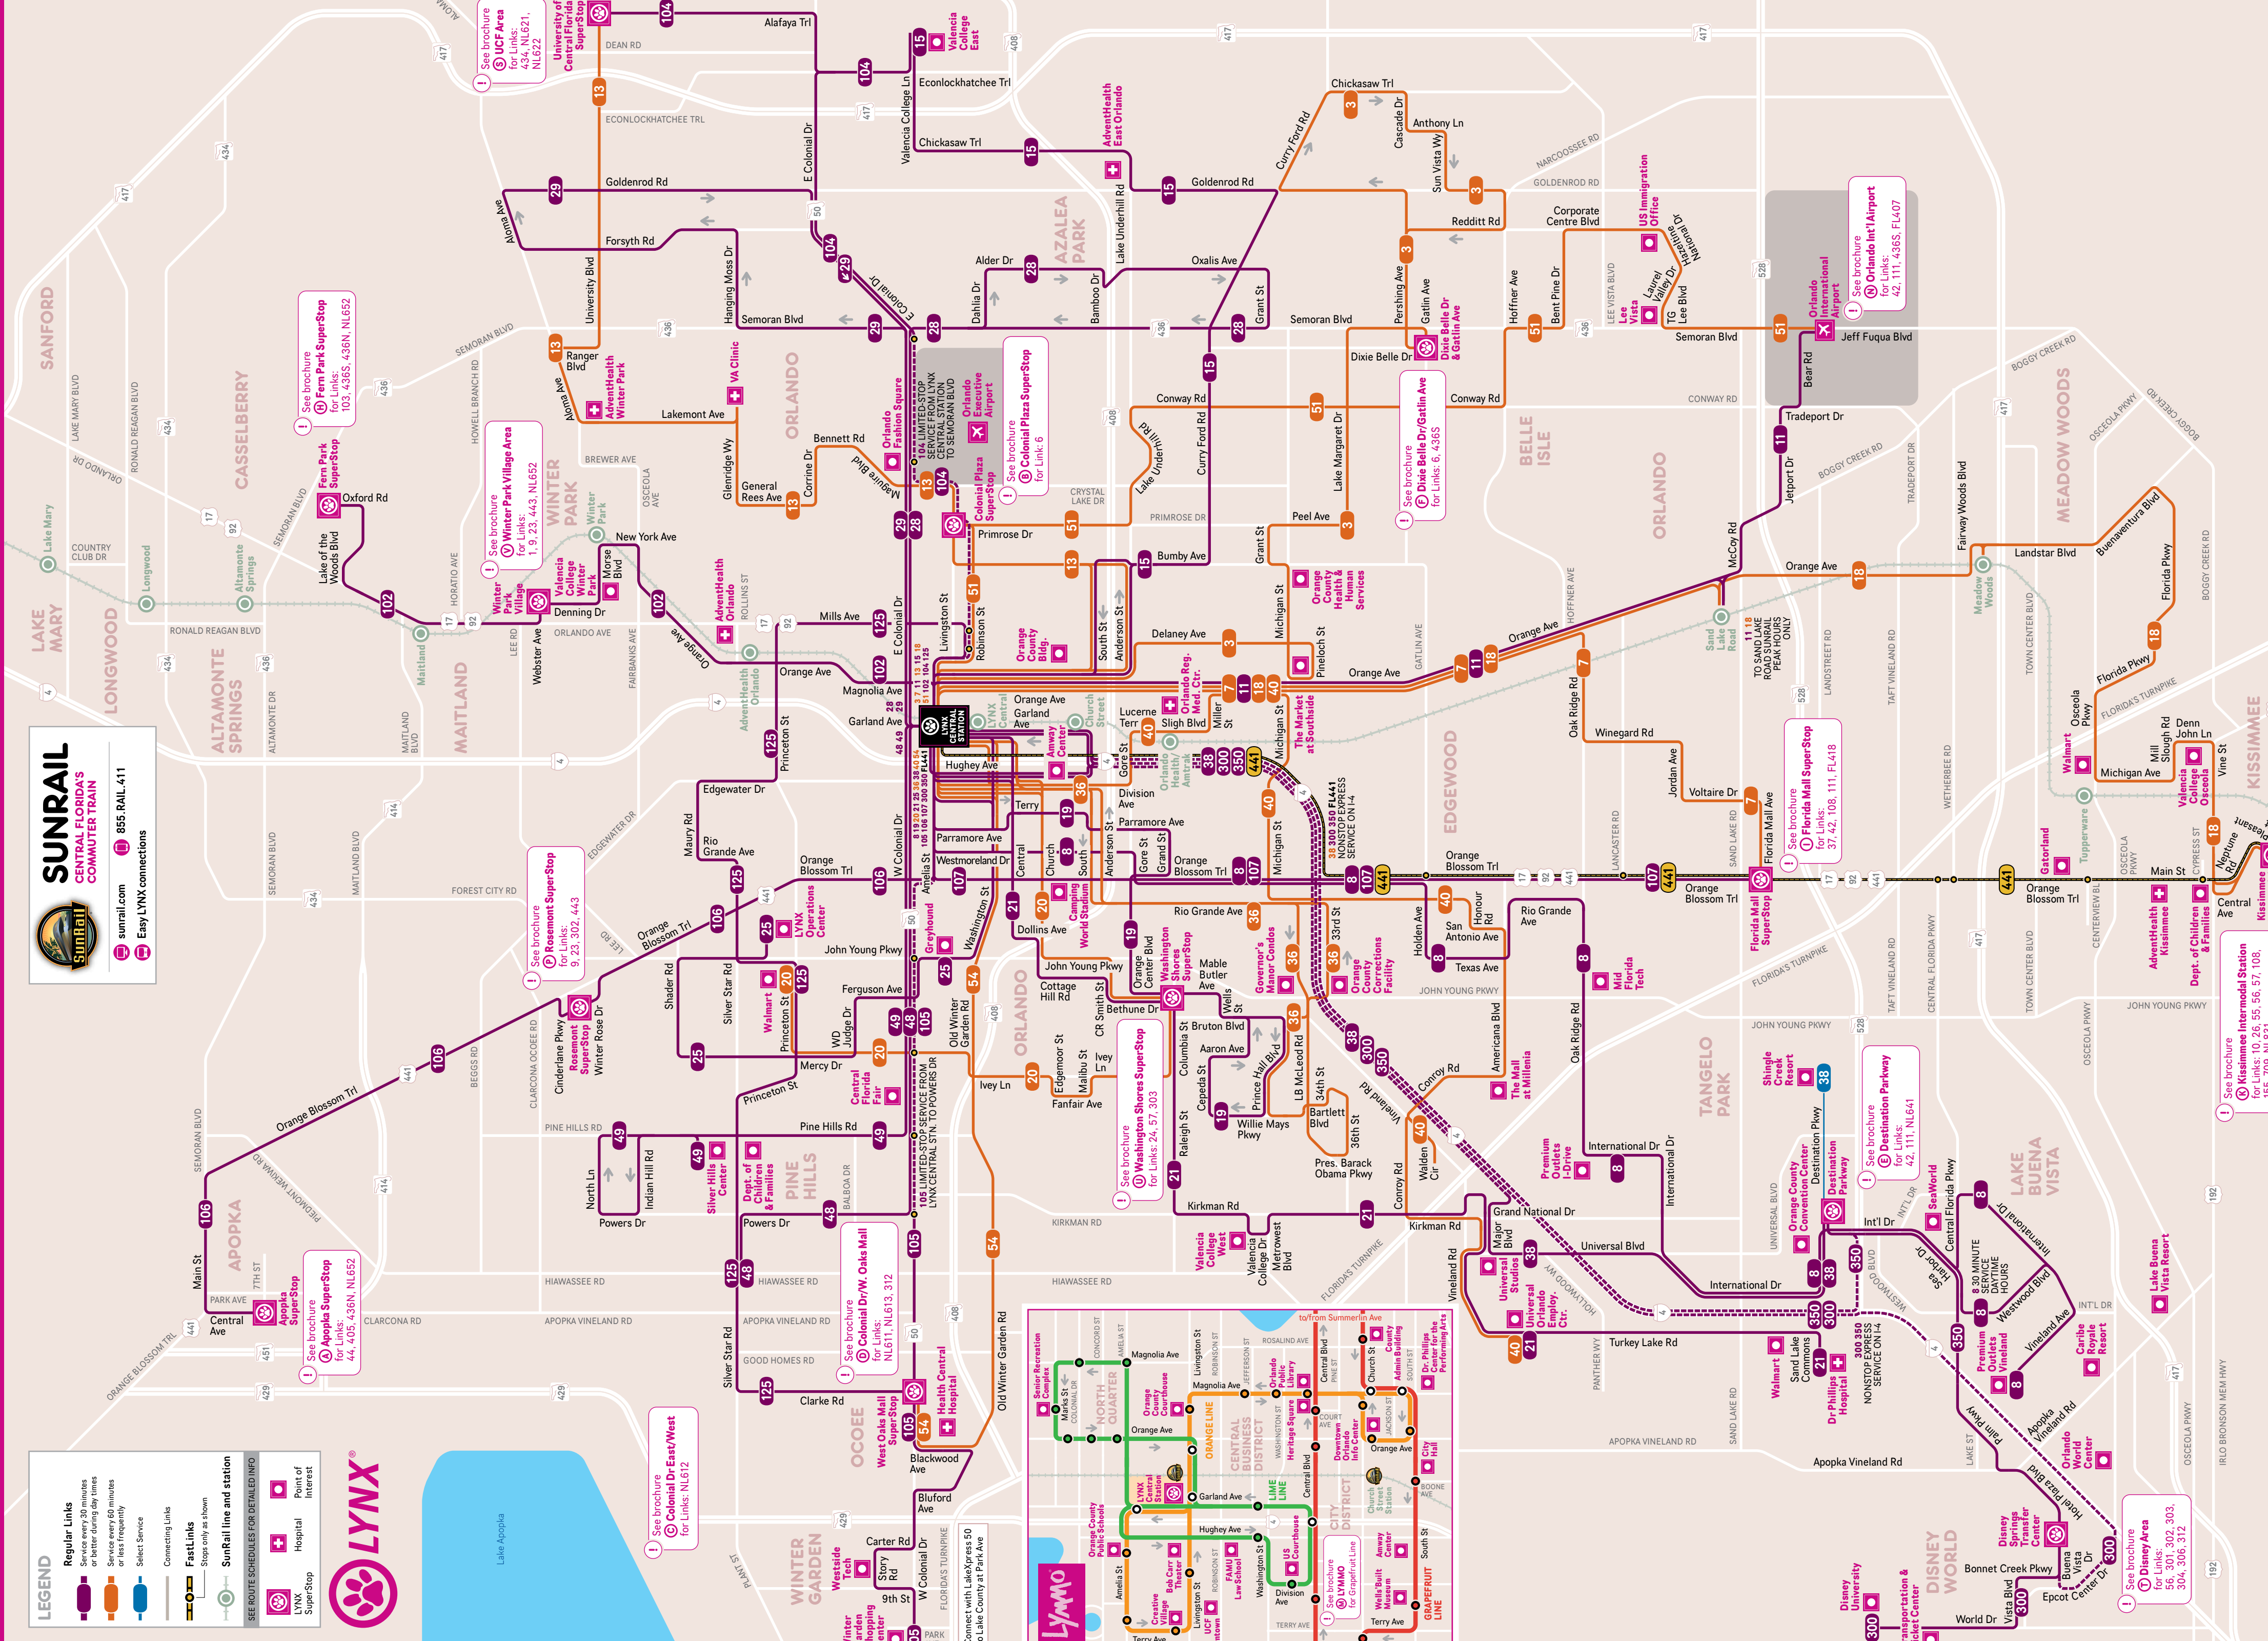

SUNRAIL
CENTRAL FLORIDA'S
COMMUTER TRAIN

sunrail.com 855.RAIL.411
Easy LYNX connections

LEGEND

- Regular Links: Service every 20 minutes or better during day times or less frequently
- FastLinks: Service every 60 minutes or less frequently
- Connecting Links
- FastLinks: Stops only as shown
- SunRail line and station
- LYNX Super-Stop
- Hospital
- Point of Interest

SEE ROUTE SCHEDULES FOR DETAILED INFO

See brochure for Links: 155, 709, NL631

See brochure for Links: 56, 301, 302, 303, 304, 306, 312

See brochure for Links: 37, 42, 108, 111, FL418

See brochure for Links: 42, 111, 436S, FL407

See brochure for Links: 103, 436S, 436N, NL652

See brochure for Links: 434, NL621, NL622