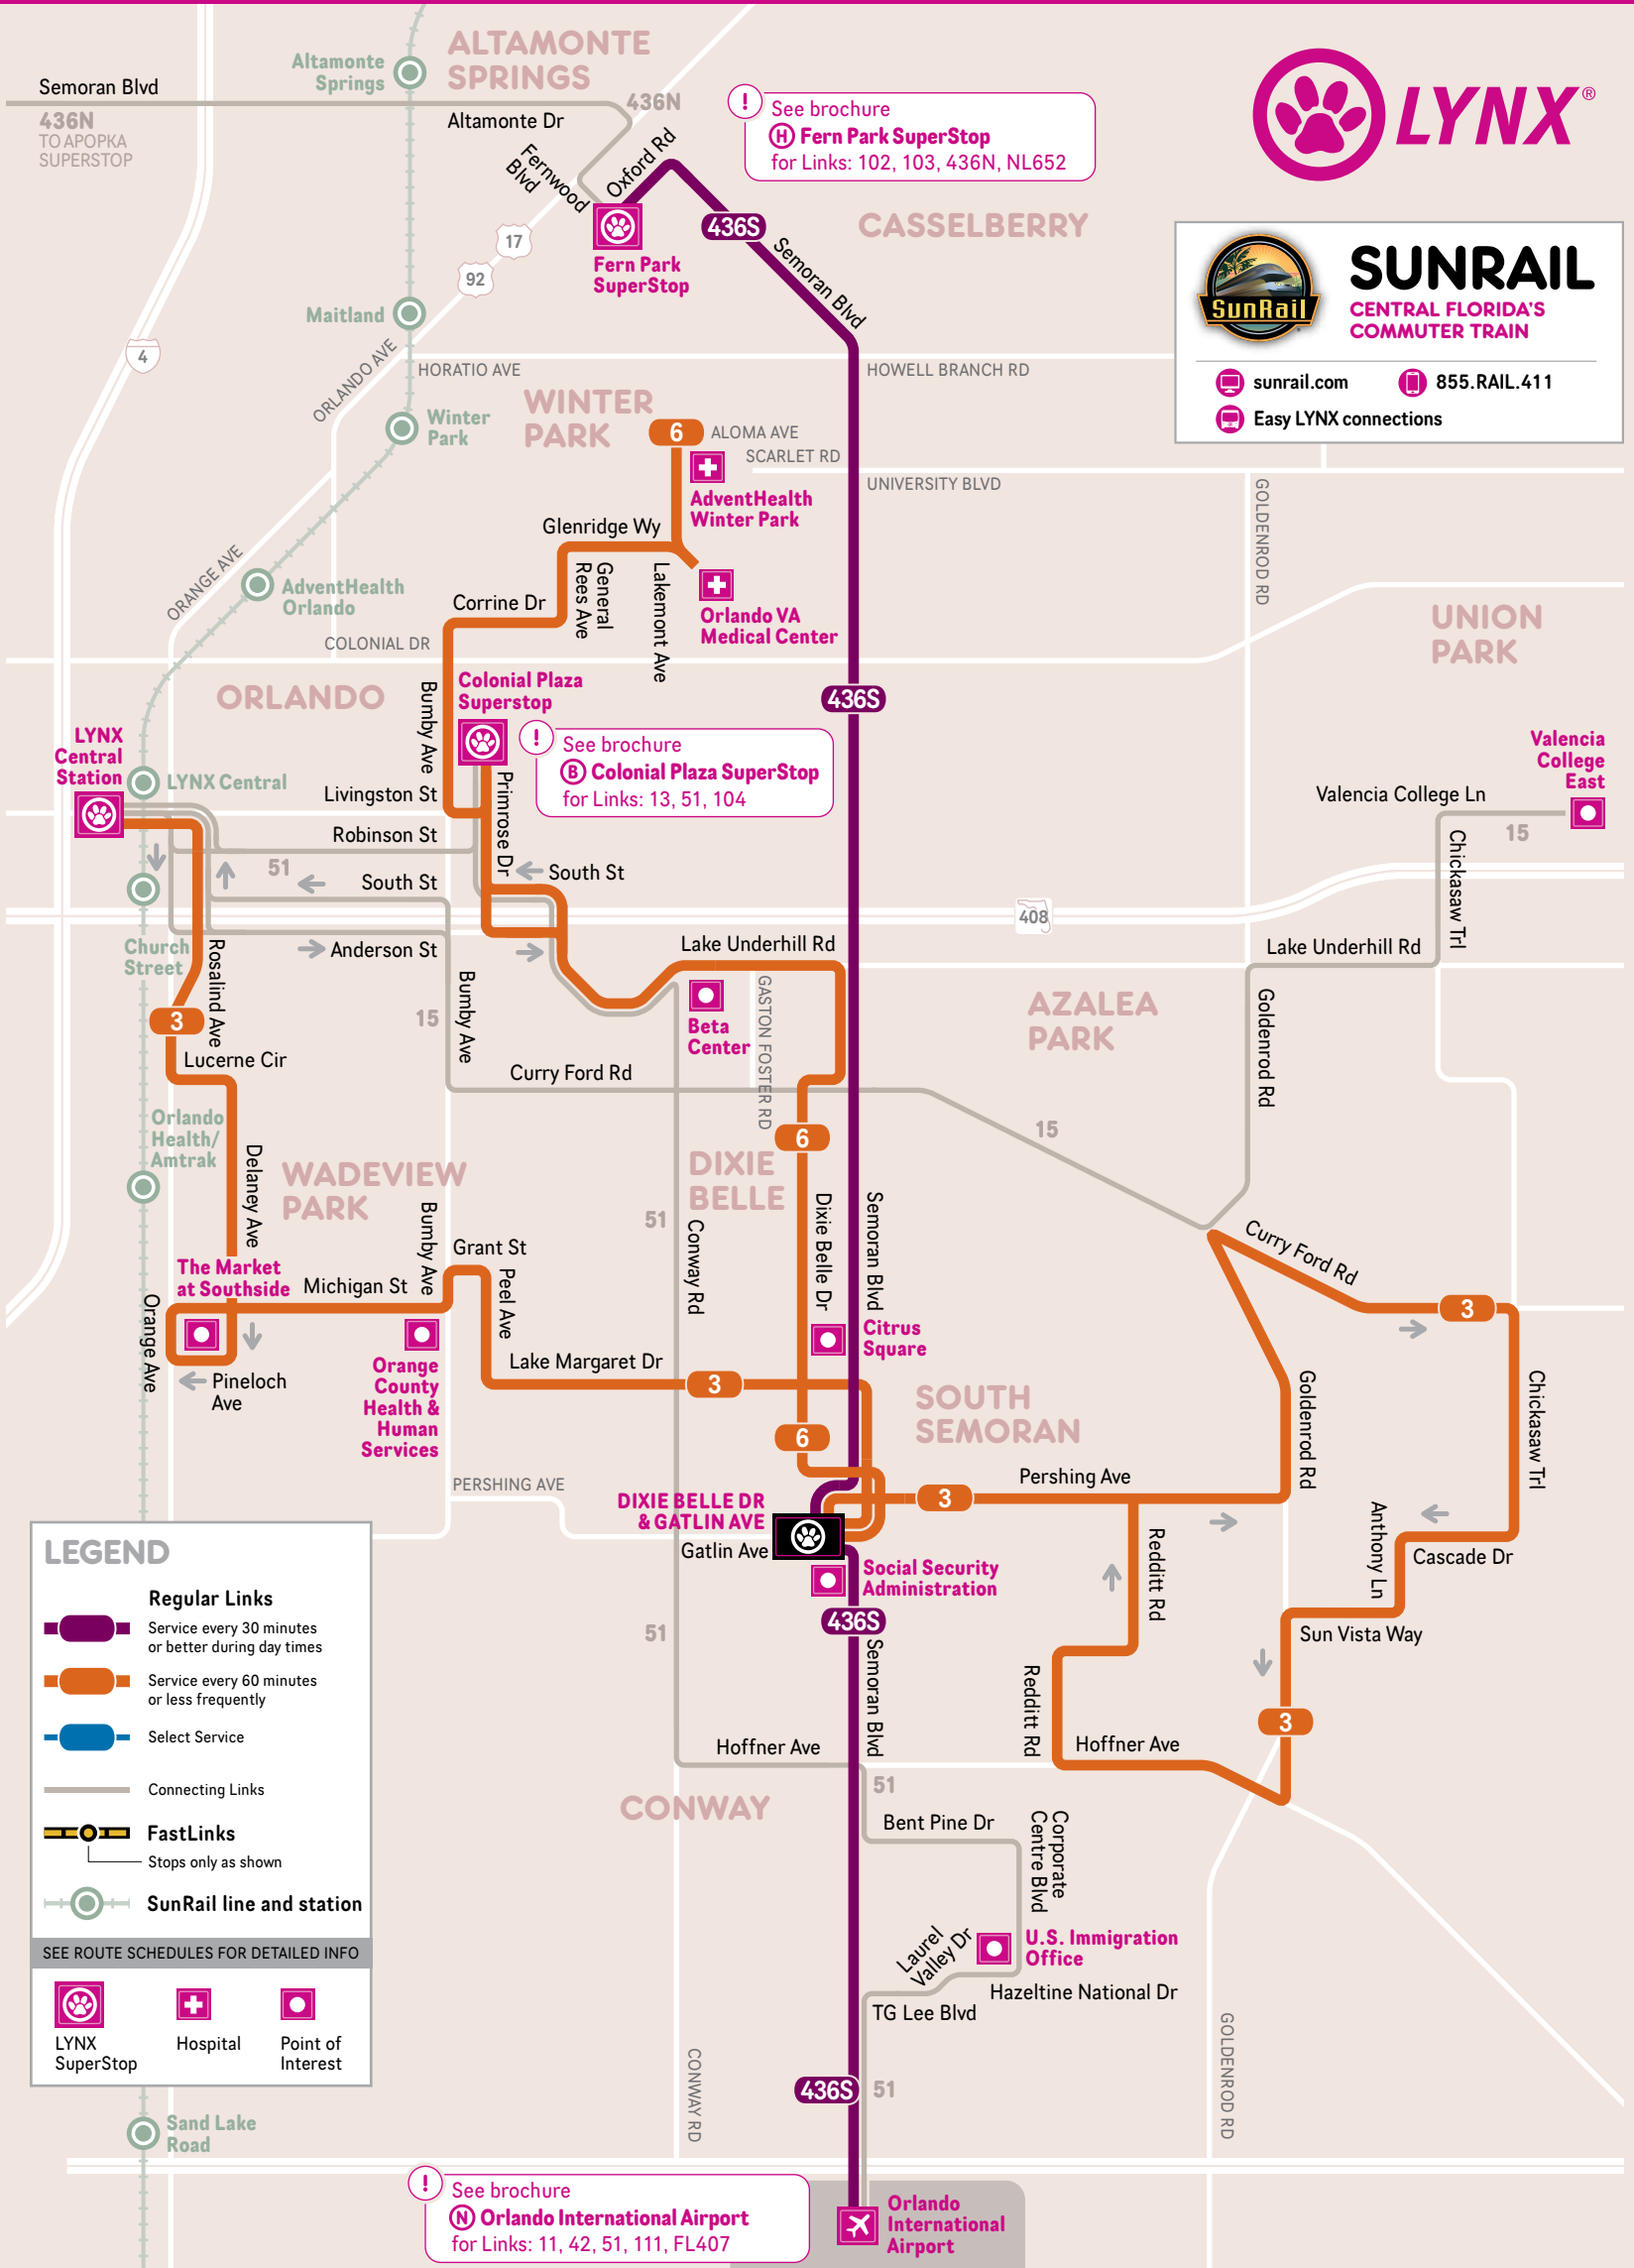

DIXIE BELLE DR & GATLIN AVE

Schematic Map
Not to Scale