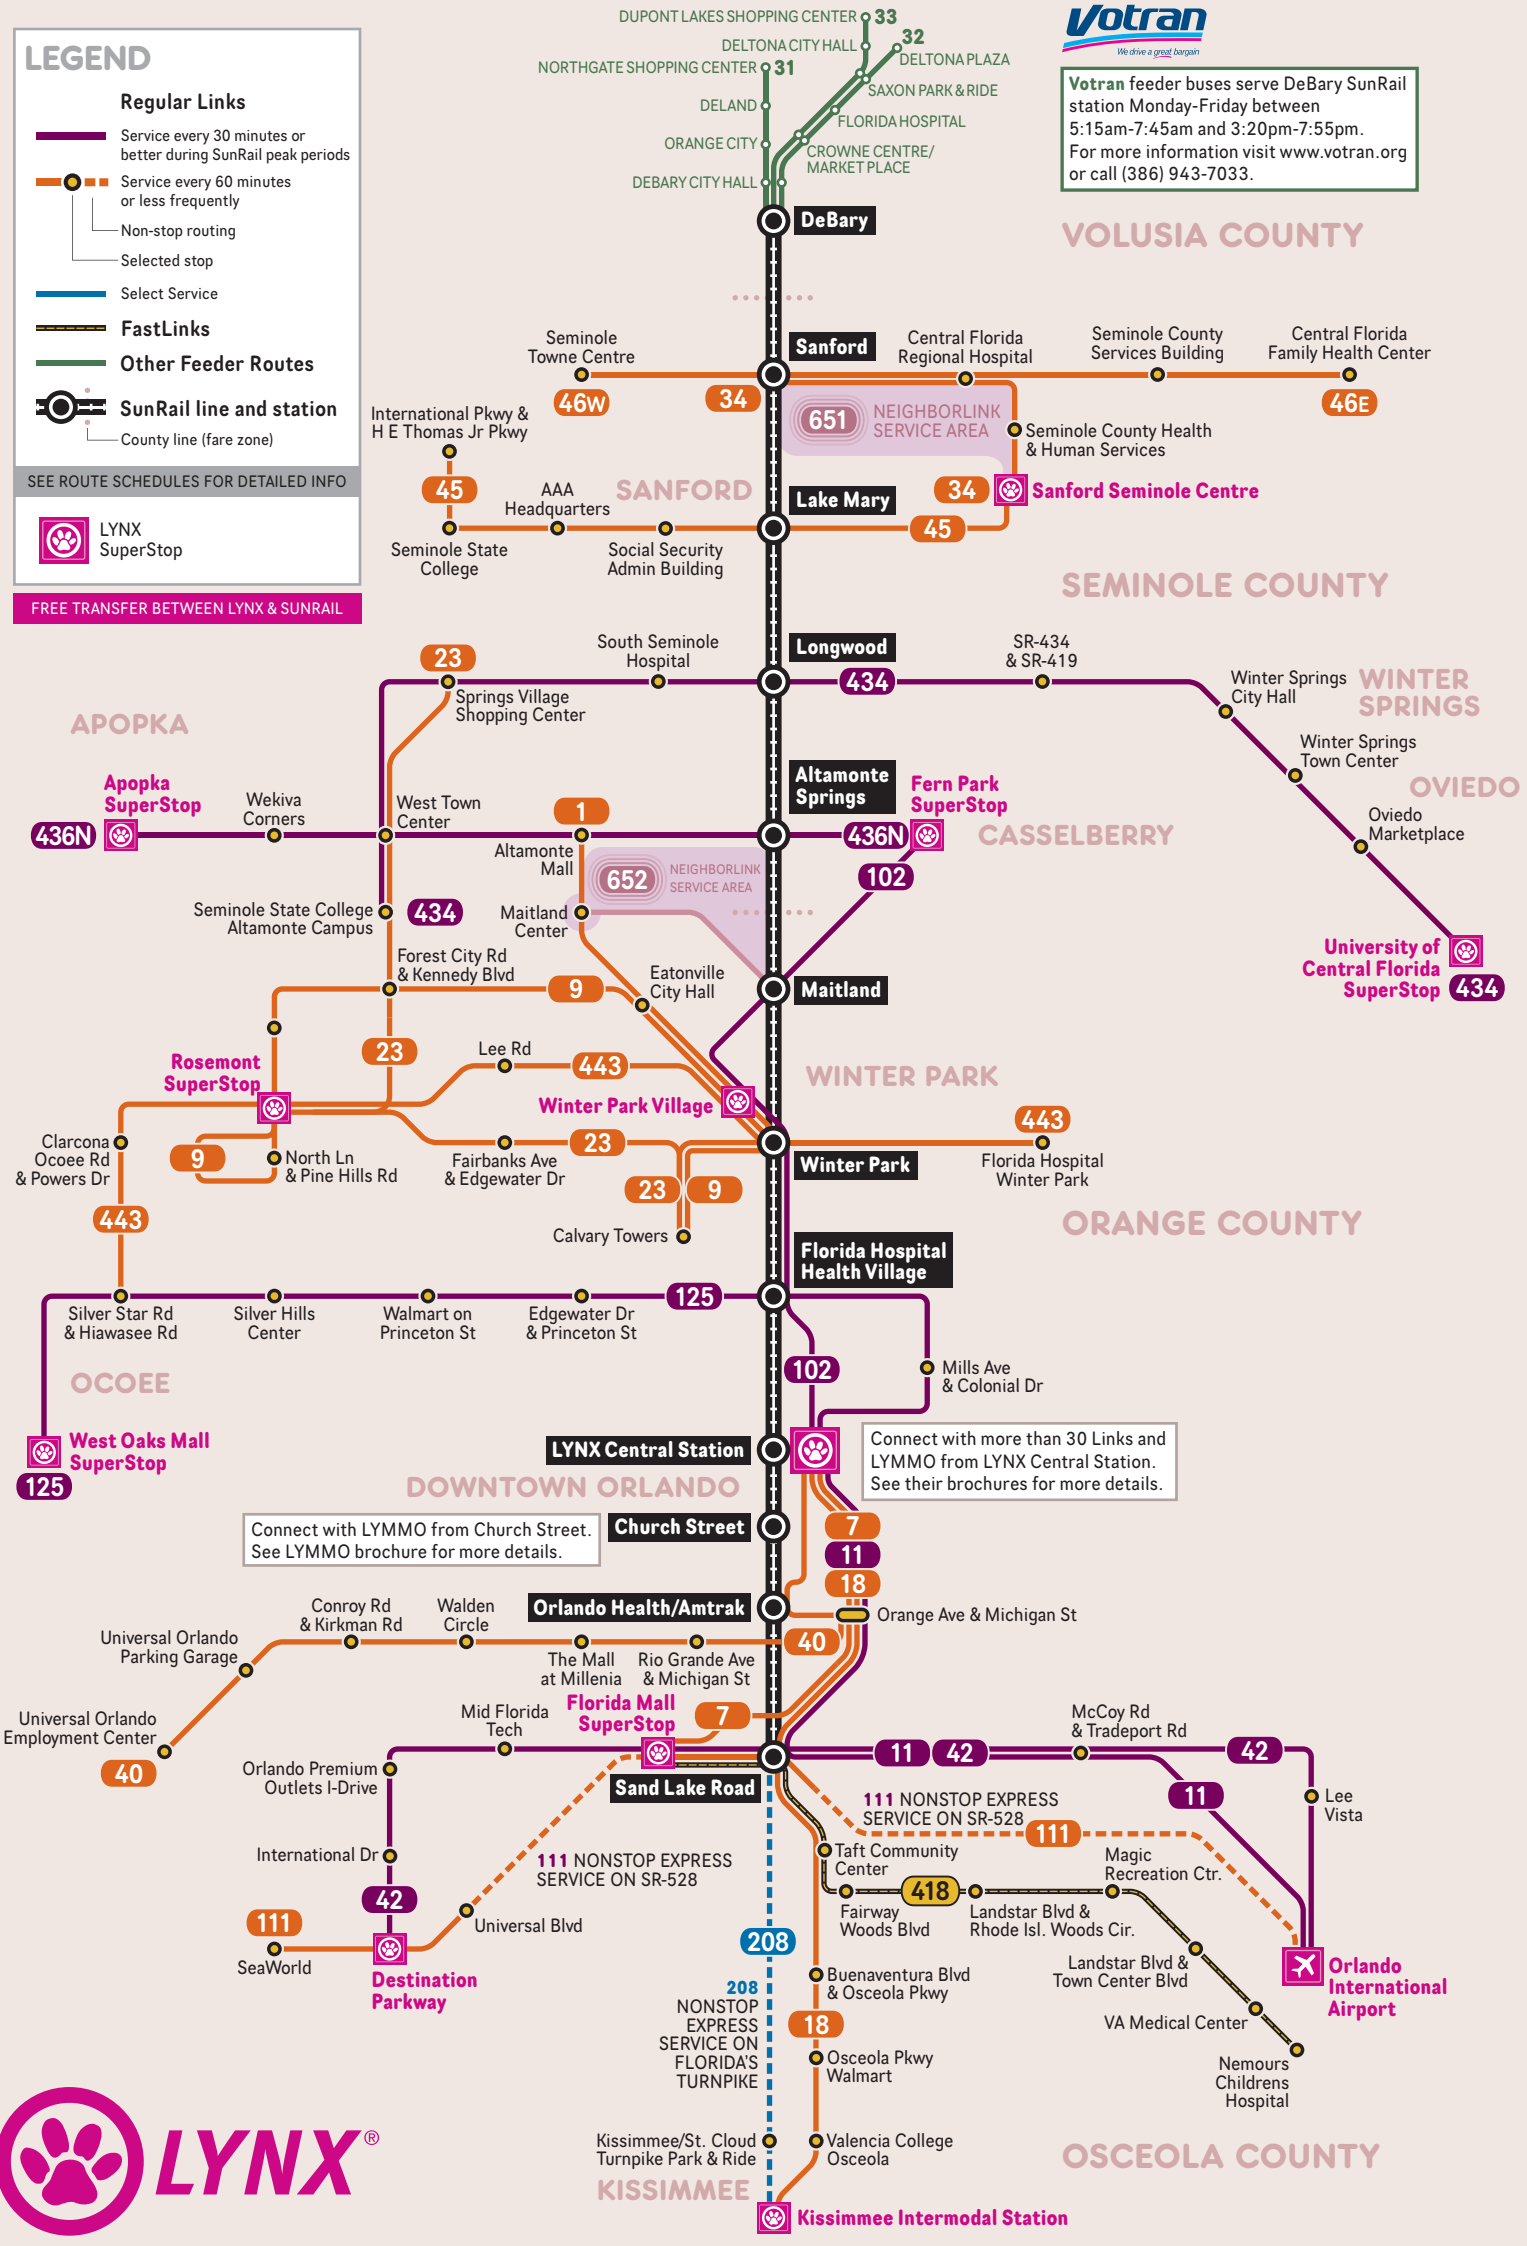

SUNRAIL CONNECTIONS

Schematic Map
Not to Scale

LEGEND

Regular Links

- Service every 30 minutes or better during SunRail peak periods
- Service every 60 minutes or less frequently
- Non-stop routing
- Selected stop
- Select Service

FastLinks

Other Feeder Routes

SunRail line and station

County line (fare zone)

SEE ROUTE SCHEDULES FOR DETAILED INFO

LYNX SuperStop

FREE TRANSFER BETWEEN LYNX & SUNRAIL

Votran feeder buses serve DeBary SunRail station Monday-Friday between 5:15am-7:45am and 3:20pm-7:55pm. For more information visit www.votran.org or call (386) 943-7033.

CONNECTING BUS SERVICE TO SUNRAIL STATIONS:

Florida Hospital	Sanford
Health Village	Lake Mary
LYNX Central Station	Longwood
Church Street	Altamonte Springs
Orlando Health/Amtrak	Maitland
Sand Lake Road	Winter Park

* SunRail peak service is generally 5:30 am – 8:30 am and 4:00 – 7:00 pm weekdays; however, times vary based on SunRail station location and direction of travel. Please check schedule information at www.SunRail.com prior to travel.