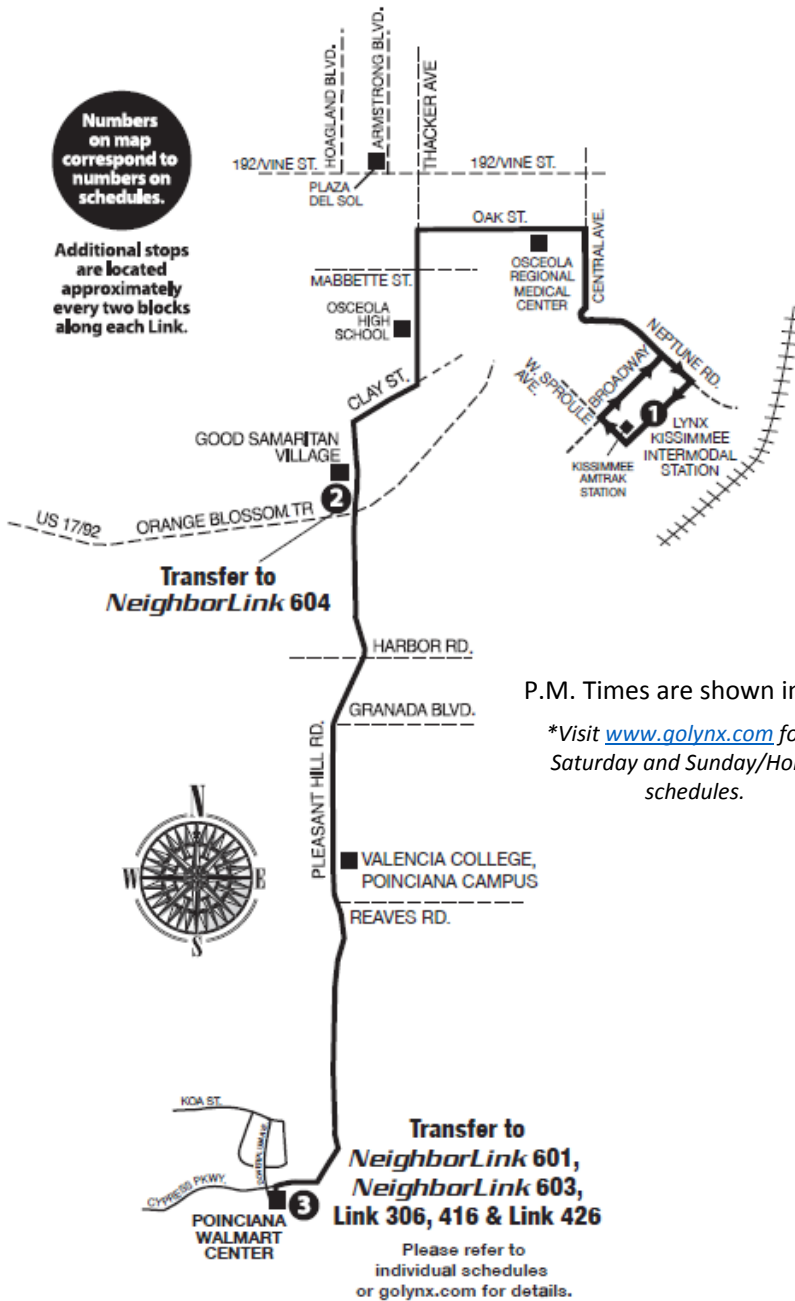

LINK 26

Monday - Friday

P.M. Times are shown in bold.

*Visit www.golynx.com for the Saturday and Sunday/Holiday schedules.

LYNX KISSIMMEE INTERMODAL STATION TO POINCIANA

LYNX KISSIMMEE INTERMODAL STATION	O.B.T. & PLEASANT HILL RD.	WALMART
1	2	3
5:05	5:24	5:44
5:35	5:54	6:14
6:05	6:24	6:44
6:35	6:54	7:14
7:05	7:24	7:44
7:35	7:54	8:14
8:05	8:24	8:44
8:35	8:54	9:14
9:05	9:25	9:46
10:05	10:25	10:46
11:05	11:25	11:46
12:05	12:25	12:46
12:35	12:55	1:16
1:05	1:25	1:46
1:35	1:55	2:16
2:05	2:25	2:46
2:35	3:00	3:23
3:05	3:30	3:51
3:35	4:00	4:21
4:05	4:30	4:51
4:35	5:00	5:21
5:05	5:30	5:51
5:35	6:00	6:21
6:05	6:30	6:51
6:35	6:55	7:15
7:05	7:25	7:45
7:35	7:55	8:15
8:05	8:25	8:45
9:05	9:25	9:45

POINCIANA TO LYNX KISSIMMEE INTERMODAL STATION

WALMART	O.B.T. & PLEASANT HILL RD.	LYNX KISSIMMEE INTERMODAL STATION
3	2	1
5:10	5:32	5:48
5:40	6:02	6:18
6:10	6:32	6:48
6:40	7:02	7:18
7:10	7:32	7:48
7:35	8:00	8:18
8:05	8:30	8:48
8:35	8:59	9:17
9:05	9:29	9:47
9:35	9:59	10:17
10:05	10:29	10:47
11:05	11:29	11:47
12:05	12:29	12:47
12:35	12:59	1:17
1:35	1:59	2:17
2:05	2:29	2:47
2:35	2:59	3:17
3:05	3:29	3:47
3:35	3:59	4:17
4:05	4:29	4:47
4:35	4:59	5:17
5:05	5:29	5:47
5:40	6:02	6:19
6:10	6:32	6:49
6:40	7:00	7:14
7:10	7:30	7:44
7:40	8:00	8:14
8:10	8:30	8:44
8:40	9:00	9:14
9:10	9:30	9:44

FOR MORE INFORMATION VISIT SunRail.com

- Visit us: golynx.com
- Like us: facebook.com/golynx
- Tweet us: [@golynxbusorlando](https://twitter.com/golynx)
- Watch us: [channelynx](https://channelynx.com)
- Follow us: instagram.com/golynx
- Call us: 407-841-LYNX (5969)

NORTHBOUND SUNRAIL DEPARTURES				SOUTHBOUND SUNRAIL DEPARTURES			
5:53	8:23	2:23	5:33	6:20	8:50	1:50	5:50
6:23	8:53	3:23	6:03	6:50	9:20	2:50	6:20
6:53	10:53	3:53	6:33	7:20	10:20	4:20	6:50
7:23	12:23	4:23	7:03	7:50	11:20	4:50	8:15
7:53	1:23	4:53	10:03	8:20	12:50	5:20	9:30

P.M. Times are shown in bold

*All schedules are subject to change. Please check www.golynx.com for updates.