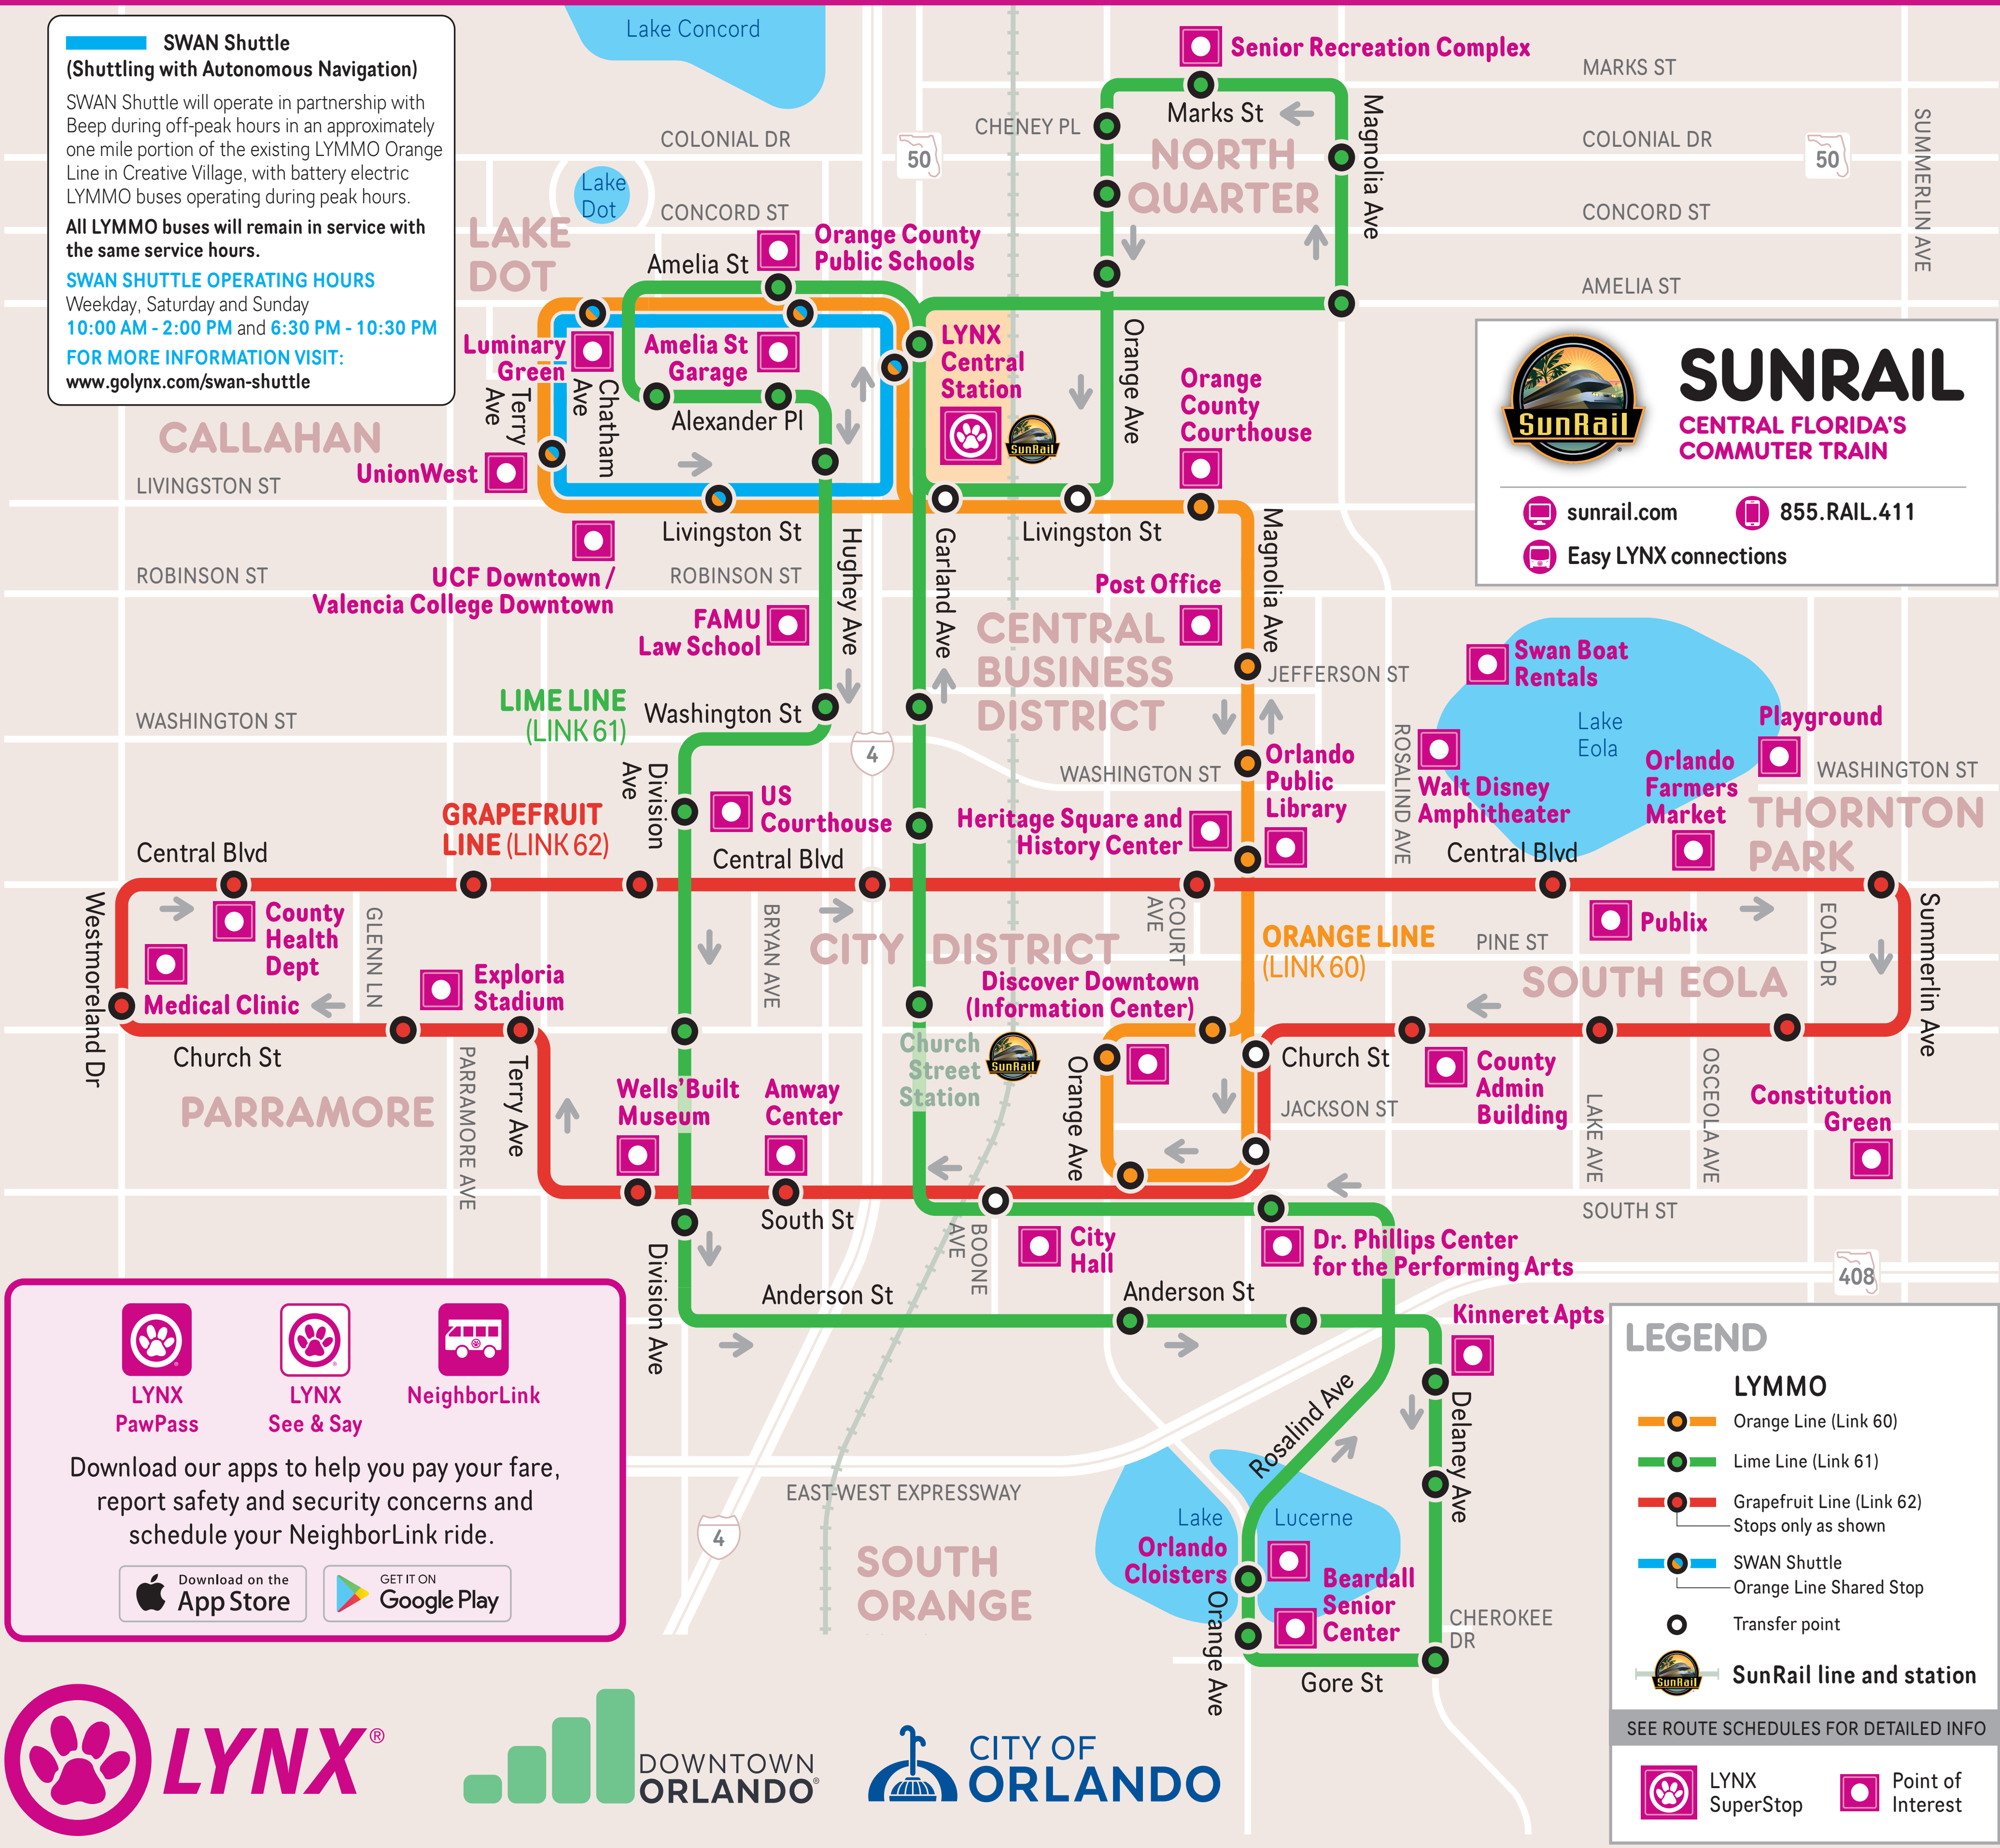

SWAN Shuttle
(Shuttling with Autonomous Navigation)

SWAN Shuttle will operate in partnership with Beep during off-peak hours in an approximately one mile portion of the existing LYMMO Orange Line in Creative Village, with battery electric LYMMO buses operating during peak hours.

All LYMMO buses will remain in service with the same service hours.

SWAN SHUTTLE OPERATING HOURS
Weekday, Saturday and Sunday
10:00 AM - 2:00 PM and 6:30 PM - 10:30 PM

FOR MORE INFORMATION VISIT:
www.golynx.com/swan-shuttle

SUNRAIL

CENTRAL FLORIDA'S
COMMUTER TRAIN

sunrail.com   855.RAIL.411

Easy LYNX connections

Download our apps to help you pay your fare, report safety and security concerns and schedule your NeighborLink ride.

Download on the **App Store**   GET IT ON **Google Play**

LEGEND

LYMMO

- Orange Line (Link 60)
- Lime Line (Link 61)
- Grapefruit Line (Link 62)
- Stops only as shown
- SWAN Shuttle
- Orange Line Shared Stop
- Transfer point
- SunRail line and station

SEE ROUTE SCHEDULES FOR DETAILED INFO

- LYNX SuperStop
- Point of Interest