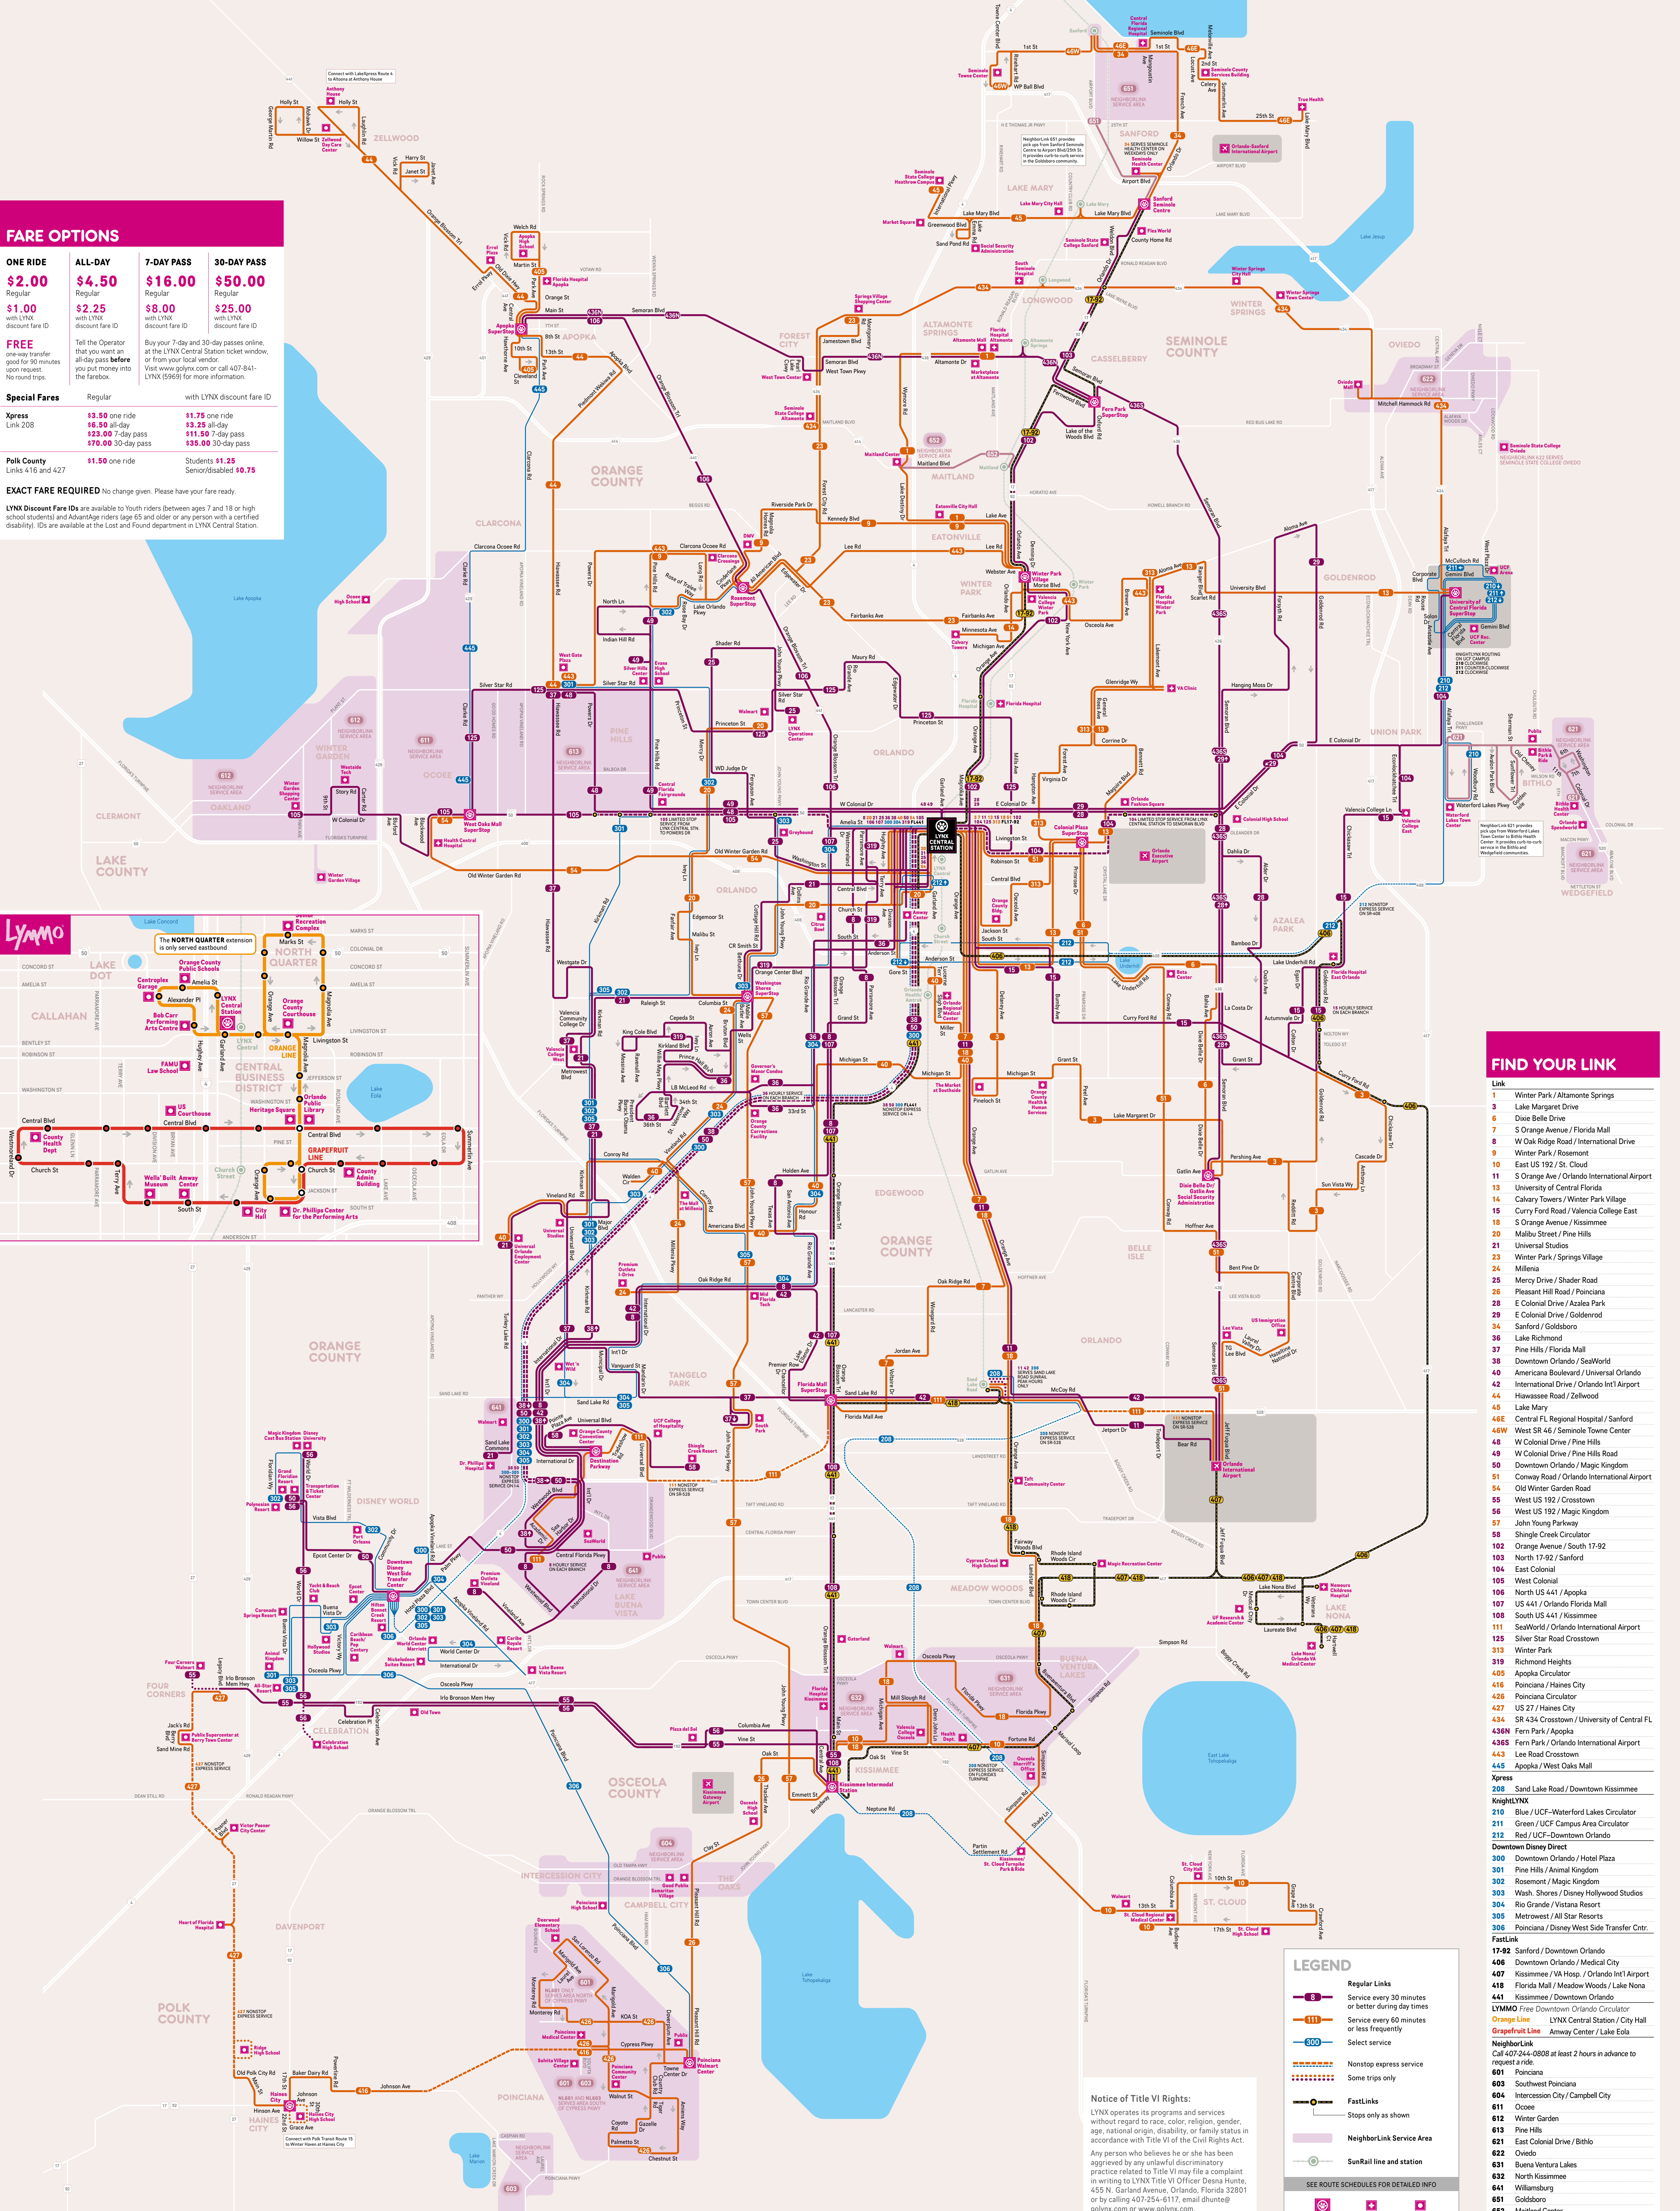

LYNX SYSTEM MAP

FARE OPTIONS

ONE RIDE	ALL-DAY	7-DAY PASS	30-DAY PASS
$2.00 Regular	$4.50 Regular	$16.00 Regular	$50.00 Regular
$1.00 with LYNX discount fare ID	$2.25 with LYNX discount fare ID	$8.00 with LYNX discount fare ID	$25.00 with LYNX discount fare ID
FREE one-way transfer good for 90 minutes upon request. No round trips.	Tell the Operator that you want an all-day pass before you put money into the farebox.		
Special Fares	Regular	with LYNX discount fare ID	
Xpress Link 208	$3.50 one ride $6.50 all-day $23.00 7-day pass $70.00 30-day pass	$1.75 one ride $3.25 all-day $11.50 7-day pass $35.00 30-day pass	
Polk County Links 416 and 427	$1.50 one ride	Students $1.25 Senior/disabled $0.75	

FIND YOUR LINK

- 1 Winter Park / Altamonte Springs
- 2 Lake Margaret Drive
- 3 Dine Belle Drive
- 4 S Orange Avenue / Florida Mall
- 5 W Oak Ridge Road / International Drive
- 6 Winter Park / Rosemont
- 7 East US 192 / St. Cloud
- 8 S Orange Ave / Orlando International Airport
- 9 University of Central Florida
- 10 Calvary Towers / Winter Park Village
- 11 Curry Ford Road / Valencia College East
- 12 S Orange Avenue / Kissimmee
- 13 Malibu Street / Pine Hills
- 14 Universal Studios
- 15 Winter Park / Springs-Village
- 16 Millenia
- 17 Mercy Drive / Shaler Road
- 18 Pleasant Hill Road / Poinciana
- 19 E Colonial Drive / Azalea Park
- 20 E Colonial Drive / Goldenrod
- 21 Sanford / Goldbarro
- 22 Lake Richmond
- 23 Pine Hills / Florida Mall
- 24 Downtown Orlando / SeaWorld
- 25 Americana Boulevard / Universal Orlando
- 26 International Drive / Orlando Int'l Airport
- 27 Hiwassee Road / Zellwood
- 28 Lake Mary
- 29 Central FL Regional Hospital / Sanford
- 30 West SR 46 / Seminole Towne Center
- 31 W Colonial Drive / Pine Hills
- 32 W Colonial Drive / Pine Hills Road
- 33 Downtown Orlando / Magic Kingdom
- 34 Conway Road / Orlando International Airport
- 35 Old Winter Garden Road
- 36 West US 192 / Crossstown
- 37 West US 192 / Magic Kingdom
- 38 John Young Parkway
- 39 Shingle Creek Circulator
- 40 Orange Avenue / South 17-92
- 41 North 17-92 / Sanford
- 42 East Colonial
- 43 West Colonial
- 44 North US 441 / Apopka
- 45 US 441 / Orlando Florida Mall
- 46 South US 441 / Kissimmee
- 47 SeaWorld / Orlando International Airport
- 48 Silver Star Road Crossstown
- 49 Winter Park
- 50 Richmond Heights
- 51 Apopka Circulator
- 52 Poinciana / Haines City
- 53 Poinciana Circulator
- 54 US 27 / Haines City
- 55 Rio Grande / Vista Resort
- 56 Metrowest / All Star Resorts
- 57 Poinciana / Disney West Side Transfer Cntr.
- 58 Sanford / Downtown Orlando
- 59 Downtown Orlando / Medical City
- 60 Kissimmee / VA Hosp. / Orlando Int'l Airport
- 61 Florida Mall / Meadow Woods / Lake Nona
- 62 Kissimmee / Downtown Orlando
- 63 LYMMO Free Downtown Orlando Circulator
- 64 Orange Line - LYNX Central Station / City Hall
- 65 Grapefruit Line - Amway Center / Lake Eola
- 66 Nonstop express service
- 67 Some trips only
- 68 FastLinks
- 69 Stops only as shown
- 70 NeighborLink Service Area
- 71 SunRail line and station
- 72 SEE ROUTE SCHEDULES FOR DETAILED INFO
- 73 LYNX SuperStop
- 74 Hospital
- 75 Point of Interest
- 76 All Links are wheelchair accessible.

LEGEND

- 8 Regular Links
  Service every 30 minutes or better during day times
- 111 Service every 60 minutes or less frequently
- 600 Select service
- Nonstop express service
- Some trips only
- FastLinks
  Stops only as shown
- NeighborLink Service Area
- SunRail line and station
- SEE ROUTE SCHEDULES FOR DETAILED INFO
- LYNX SuperStop
- Hospital
- Point of Interest