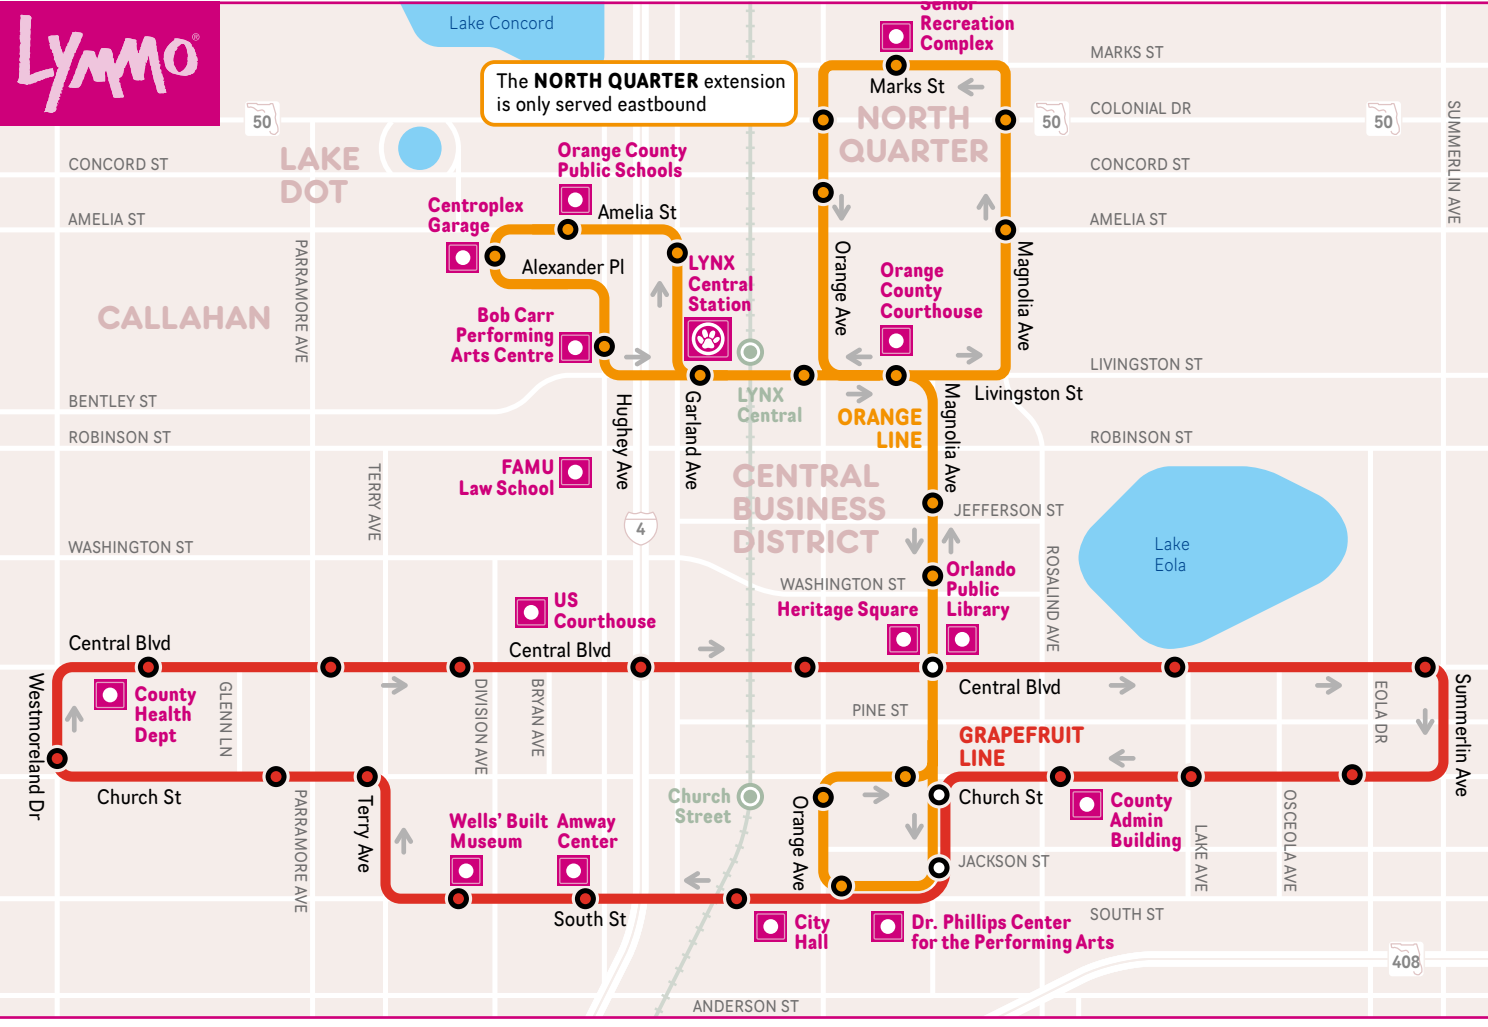

LYNX SYSTEM MAP

FARE OPTIONS

ONE RIDE	ALL-DAY	7-DAY PASS	30-DAY PASS
$2.00 Regular	$4.50 Regular	$16.00 Regular	$50.00 Regular
$1.00 with LYNX discount fare ID	$2.25 with LYNX discount fare ID	$8.00 with LYNX discount fare ID	$25.00 with LYNX discount fare ID
FREE one-way transfer good for 90 minutes upon request. No round trips.	Tell the Operator that you want an all-day pass before you put money into the farebox.		
Special Fares	Regular	with LYNX discount fare ID	
Xpress Link 208	$3.50 one ride $6.50 all-day $23.00 7-day pass $70.00 30-day pass	$1.75 one ride $3.25 all-day $11.50 7-day pass $35.00 30-day pass	
Polk County Links 416 and 427	$1.50 one ride	Students $1.25 Senior/disabled $0.75	

FIND YOUR LINK

- 1 Winter Park / Altamonte Springs
- 2 Lake Margaret Drive
- 3 Dine Belle Drive
- 4 S Orange Avenue / Florida Mall
- 5 W Oak Ridge Road / International Drive
- 6 Winter Park / Rosemont
- 7 East US 192 / St. Cloud
- 8 S Orange Ave / Orlando International Airport
- 9 University of Central Florida
- 10 Calvary Towers / Winter Park Village
- 11 Curry Ford Road / Valencia College East
- 12 S Orange Avenue / Kissimmee
- 13 Malibu Street / Pine Hills
- 14 Universal Studios
- 15 Winter Park / Springs-Village
- 16 Millenia
- 17 Mercy Drive / Shaler Road
- 18 Pleasant Hill Road / Poinciana
- 19 E Colonial Drive / Azalea Park
- 20 E Colonial Drive / Goldenrod
- 21 Sanford / Goldbarro
- 22 Lake Richmond
- 23 Pine Hills / Florida Mall
- 24 Downtown Orlando / SeaWorld
- 25 Americana Boulevard / Universal Orlando
- 26 International Drive / Orlando Int'l Airport
- 27 Hiwassee Road / Zellwood
- 28 Lake Mary
- 29 Central FL Regional Hospital / Sanford
- 30 West SR 46 / Seminole Towne Center
- 31 W Colonial Drive / Pine Hills
- 32 W Colonial Drive / Pine Hills Road
- 33 Downtown Orlando / Magic Kingdom
- 34 Conway Road / Orlando International Airport
- 35 Old Winter Garden Road
- 36 West US 192 / Crossstown
- 37 West US 192 / Magic Kingdom
- 38 John Young Parkway
- 39 Shingle Creek Circulator
- 40 Orange Avenue / South 17-92
- 41 North 17-92 / Sanford
- 42 East Colonial
- 43 West Colonial
- 44 North US 441 / Apopka
- 45 US 441 / Orlando Florida Mall
- 46 South US 441 / Kissimmee
- 47 SeaWorld / Orlando International Airport
- 48 Silver Star Road Crossstown
- 49 Winter Park
- 50 Richmond Heights
- 51 Apopka Circulator
- 52 Poinciana / Haines City
- 53 Poinciana Circulator
- 54 US 27 / Haines City
- 55 Rio Grande / Vista Resort
- 56 Metrowest / All Star Resorts
- 57 Poinciana / Disney West Side Transfer Cntr.
- 58 Sanford / Downtown Orlando
- 59 Downtown Orlando / Medical City
- 60 Kissimmee / VA Hosp. / Orlando Int'l Airport
- 61 Florida Mall / Meadow Woods / Lake Nona
- 62 Kissimmee / Downtown Orlando
- 63 LYMMO Free Downtown Orlando Circulator
- 64 Orange Line - LYNX Central Station / City Hall
- 65 Grapefruit Line - Amway Center / Lake Eola
- 66 Nonstop express service
- 67 Some trips only
- 68 FastLinks
- 69 Stops only as shown
- 70 NeighborLink Service Area
- 71 SunRail line and station
- 72 SEE ROUTE SCHEDULES FOR DETAILED INFO
- 73 LYNX SuperStop
- 74 Hospital
- 75 Point of Interest
- 76 All Links are wheelchair accessible.

LEGEND

- 8 Regular Links
  Service every 30 minutes or better during day times
- 111 Service every 60 minutes or less frequently
- 600 Select service
- Nonstop express service
- Some trips only
- FastLinks
  Stops only as shown
- NeighborLink Service Area
- SunRail line and station
- SEE ROUTE SCHEDULES FOR DETAILED INFO
- LYNX SuperStop
- Hospital
- Point of Interest