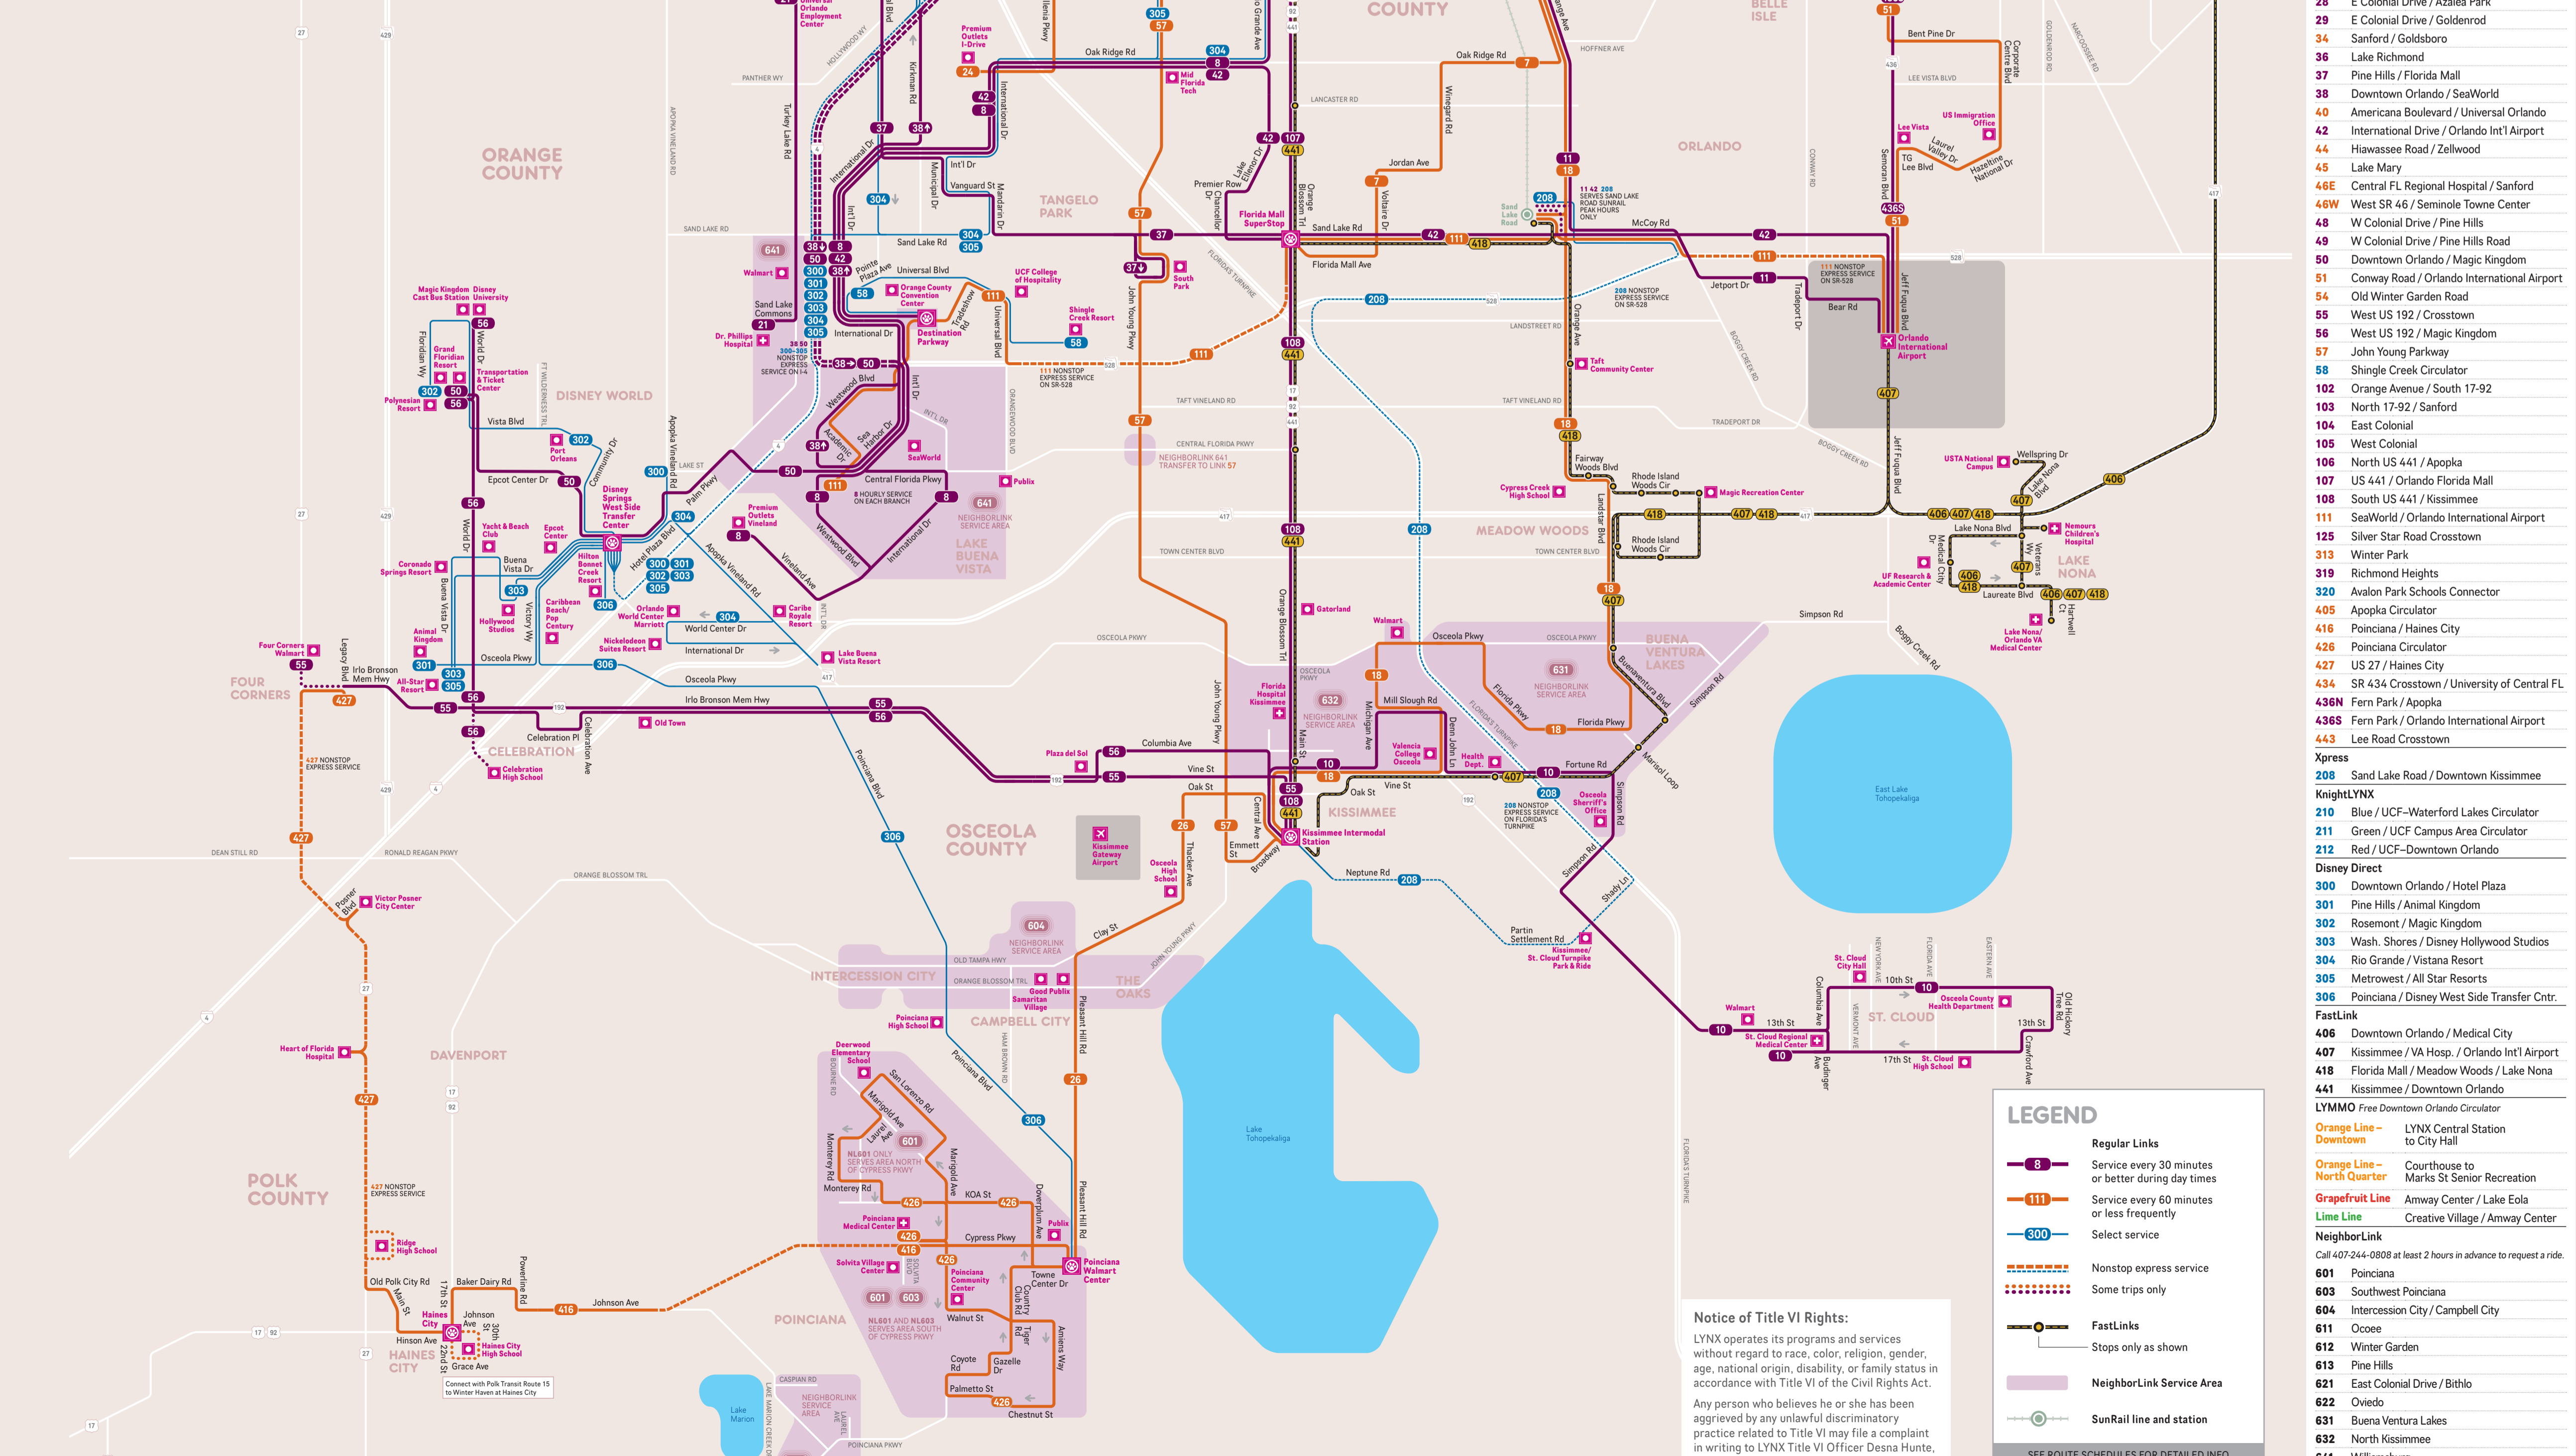

LYNX SYSTEM MAP

Schematic Map
Not to Scale

FARE OPTIONS

ONE RIDE	ALL-DAY	7-DAY PASS	30-DAY PASS
$2.00 Regular	$4.50 Regular	$16.00 Regular	$50.00 Regular
$1.00 with LYNX discount fare ID	$2.25 with LYNX discount fare ID	$8.00 with LYNX discount fare ID	$25.00 with LYNX discount fare ID
FREE one-way transfer good for 90 minutes upon request. No round trips.	Tell the Operator that you want an all-day pass before you put money into the farebox.		
Special Fares	Regular	with LYNX discount fare ID	
Xpress Link 208	$3.50 one ride $6.50 all-day $23.00 7-day pass $70.00 30-day pass	$1.75 one ride $3.25 all-day $11.50 7-day pass $35.00 30-day pass	$5.00 one ride $10.00 all-day $35.00 7-day pass $100.00 30-day pass
Polk County Links 416 and 427	$1.50 one ride	Students $1.25 Seniors/disabled $0.75	

EXACT FARE REQUIRED No change given. Please have your fare ready.

FIND YOUR LINK

LEGEND

- Regular Links
- Service every 30 minutes or better during day times
- Service every 60 minutes or less frequently
- Select service
- Nonstop express service
- Some trips only
- FastLinks
- Stops only as shown
- SunRail Line and Station

SEE ROUTE SCHEDULES FOR DETAILED INFO

- LYNX SuperShop
- Hospital
- Point of Interest

All Links are wheelchair accessible.