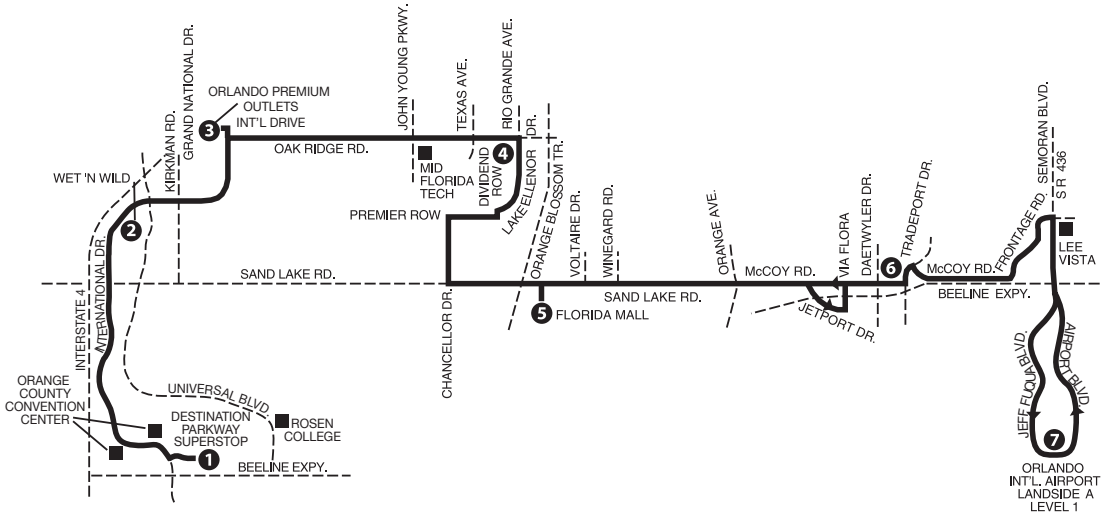

Link 42

**International Drive/Orlando
International Airport**
Monday–Sunday & Holiday
service

- **SERVING:**
- Destination Parkway SuperStop
- Orange County
  Convention Center
- Wet 'n Wild
- Orlando Premium Outlets
- International Dr.

W. Oak Ridge Road
Mid Florida Tech
Orlando Central Park
Florida Mall
Orlando International Airport

**Numbers
on map
correspond to
numbers on
schedules.**

**Additional stops
are located
approximately
every two blocks
along each Link.**