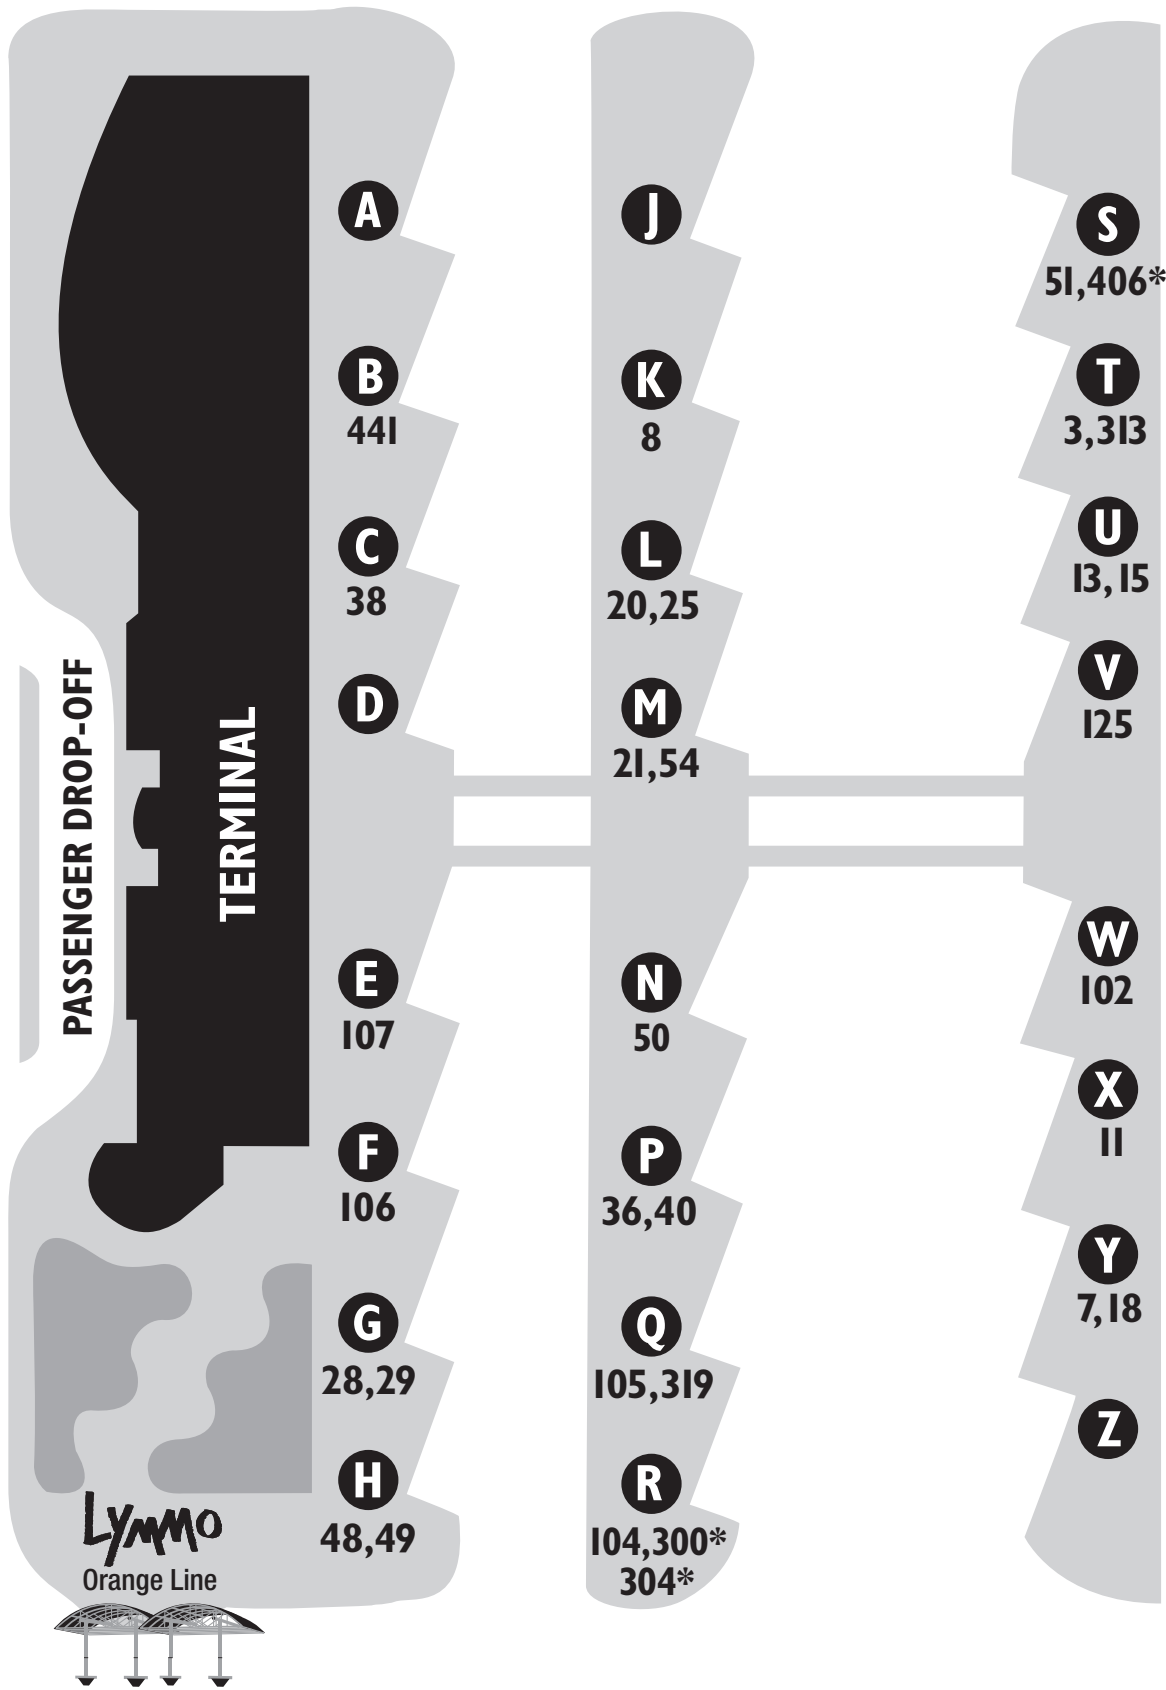

AMELIA ST.

GARLAND AVE.

LIVINGSTON ST.

\*Indicates limited trips daily (Please refer to individual schedules)