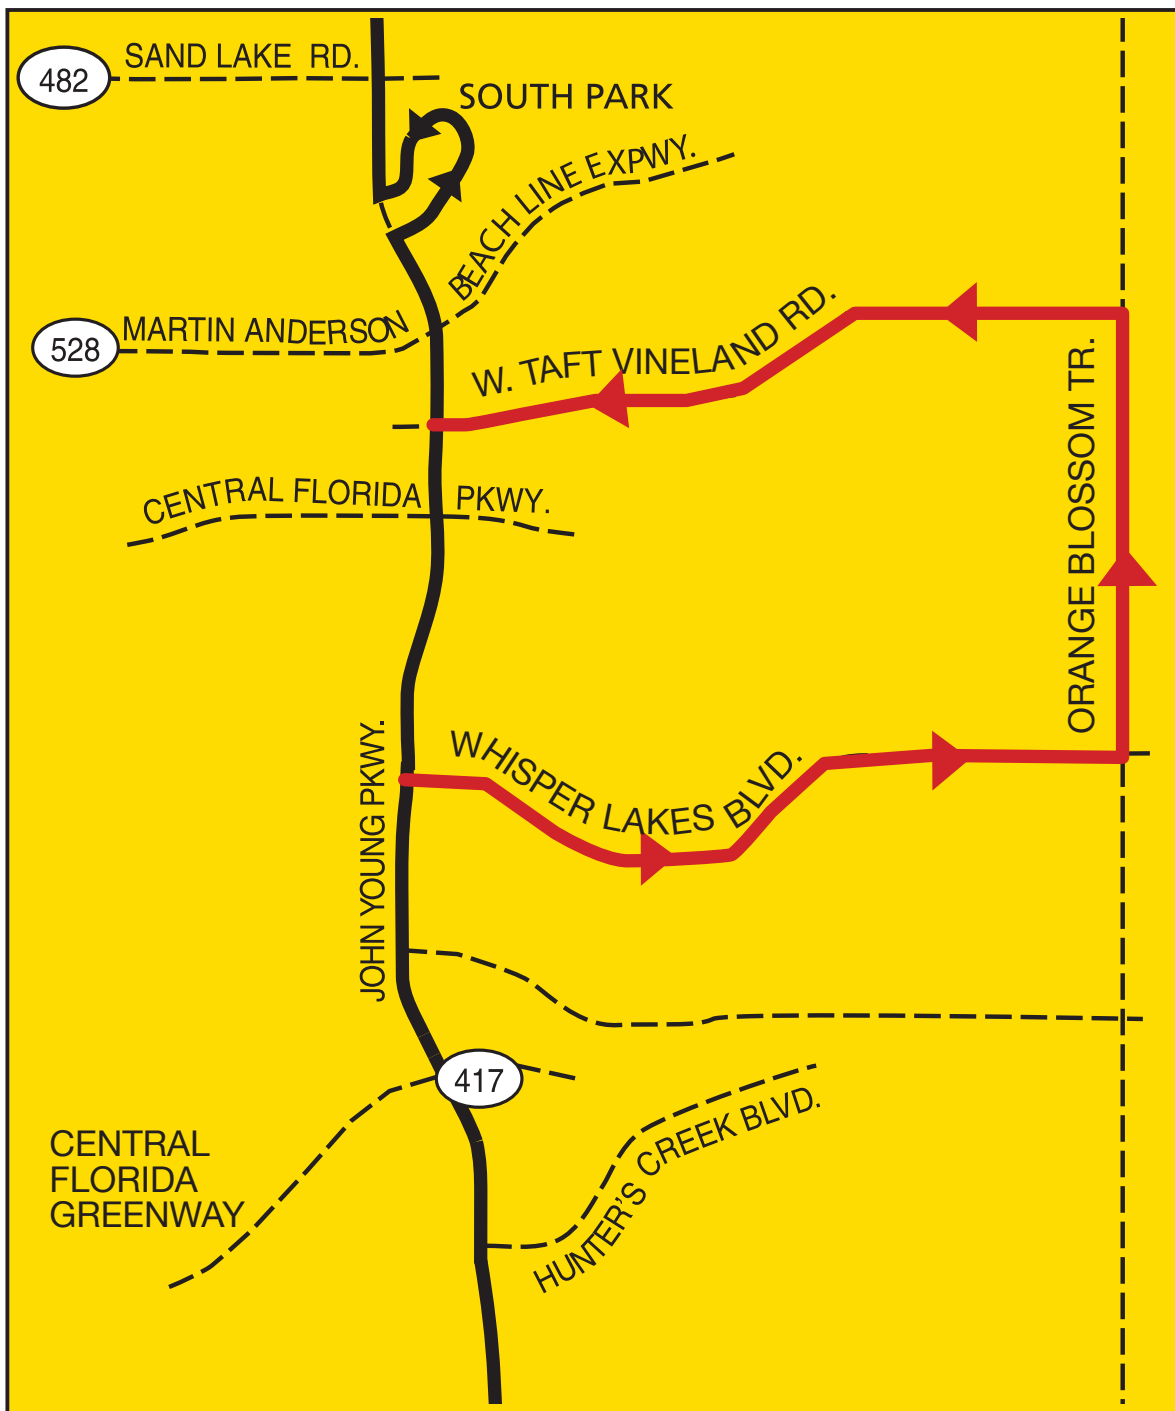

**LYNX<sup>®</sup>**

# ALERT!

» **Effective August 2, 2016 (Until Removed)**  
**Link 57 Northbound DETOUR to Washington Shores SuperStop:**

- R: Whisper Lakes Blvd.**
- L: Orange Blossom Tr.**
- L: W Taft Vineland Rd.**
- R: John Young Pkwy.**

**\*NOTE: NeighborLink 641 will not serve the Walgreens on John Young Parkway and Central Florida Parkway. If you need a pickup please still call NeighborLink at 407-244-0808 to make arrangements.**

For more info contact Customer Service: 407.841.LYNX (5969)  
TDD Customers: 407.423.0787 • [www.golynx.com](http://www.golynx.com)