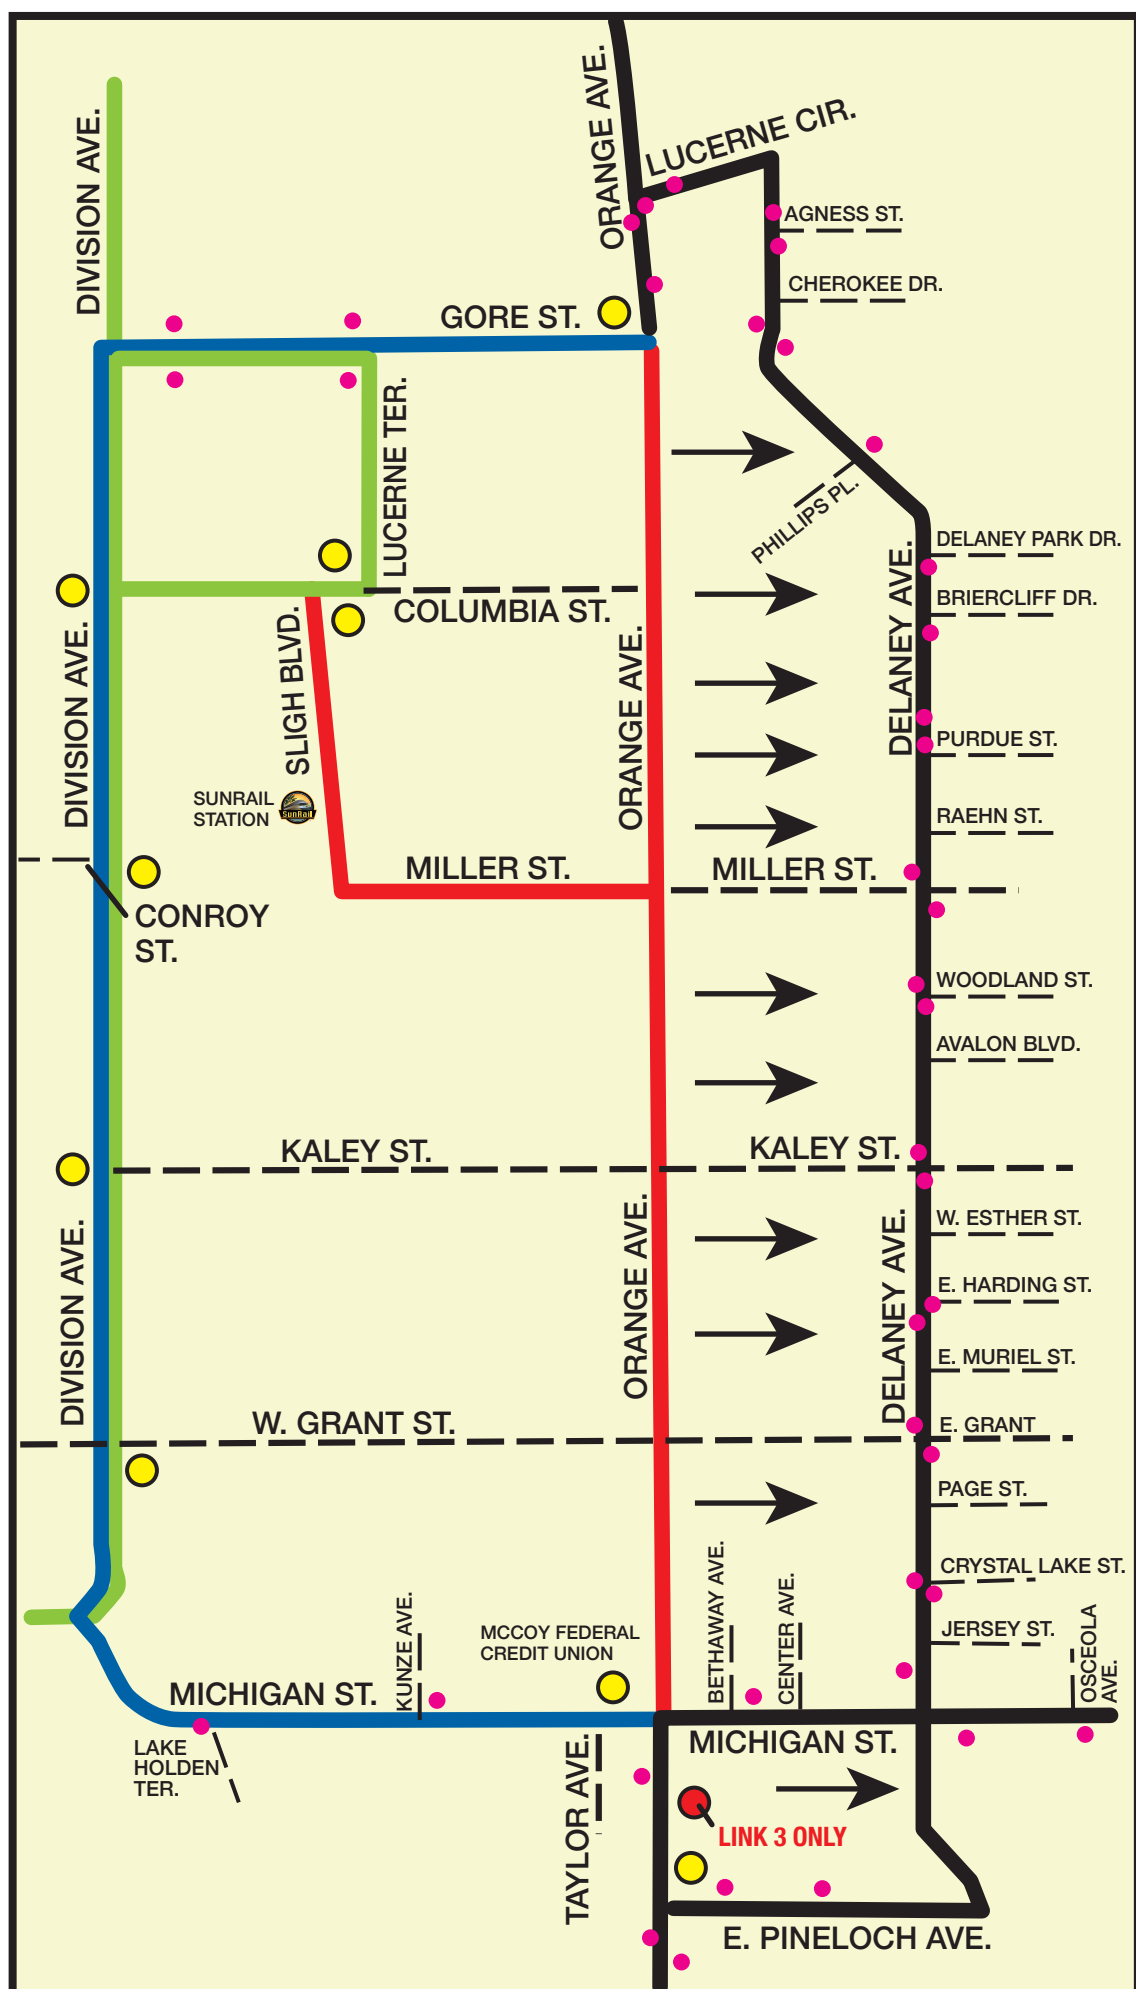

**LYNX<sup>®</sup>**

## Effective June 13, 2016 **UNTIL FURTHER NOTICE** **Detour Links 7, 11, 18 & 40**

- **NO service on Orange Ave. between Gore St. & Michigan St.**
- ★ **We encourage you to use Link 3 via Delaney Ave. 1/4 mile east. →**
- **NO service on Sligh Blvd. & Miller St.**
- **Stop CLOSED S. Orange Ave. @ Walmart & PNC Bank. \*OPEN TO LINK 3 ONLY.\***
- **TEMPORARY stop Michigan St. @ Taylor Ave. near McCoy Federal Credit Union.**
- **TEMPORARY stop S. Orange Ave. @ E. Pineloch Ave.**
- **TEMPORARY stop southbound S. Orange Ave. @ Gore St.**
- **TEMPORARY stop Division Ave. & Columbia St.**
- **TEMPORARY stop Division Ave. & Kaley St.**
- **TEMPORARY stop Division Ave. & W. Grant St.**
- **TEMPORARY stop Division Ave. & Conroy St.**
- **TEMPORARY stop in both directions Columbia St. & Sligh Blvd.**

|  |                               |
|--|-------------------------------|
|  | <b>DETOUR LINK 40</b>         |
|  | <b>DETOUR LINKS 7, 11, 18</b> |
|  | <b>NO SERVICE AREA</b>        |
|  | <b>LINK 3 REGULAR SERVICE</b> |
|  | <b>LINK 3 ONLY</b>            |
|  | <b>TEMPORARY BUS STOPS</b>    |
|  | <b>OPEN BUS STOPS</b>         |