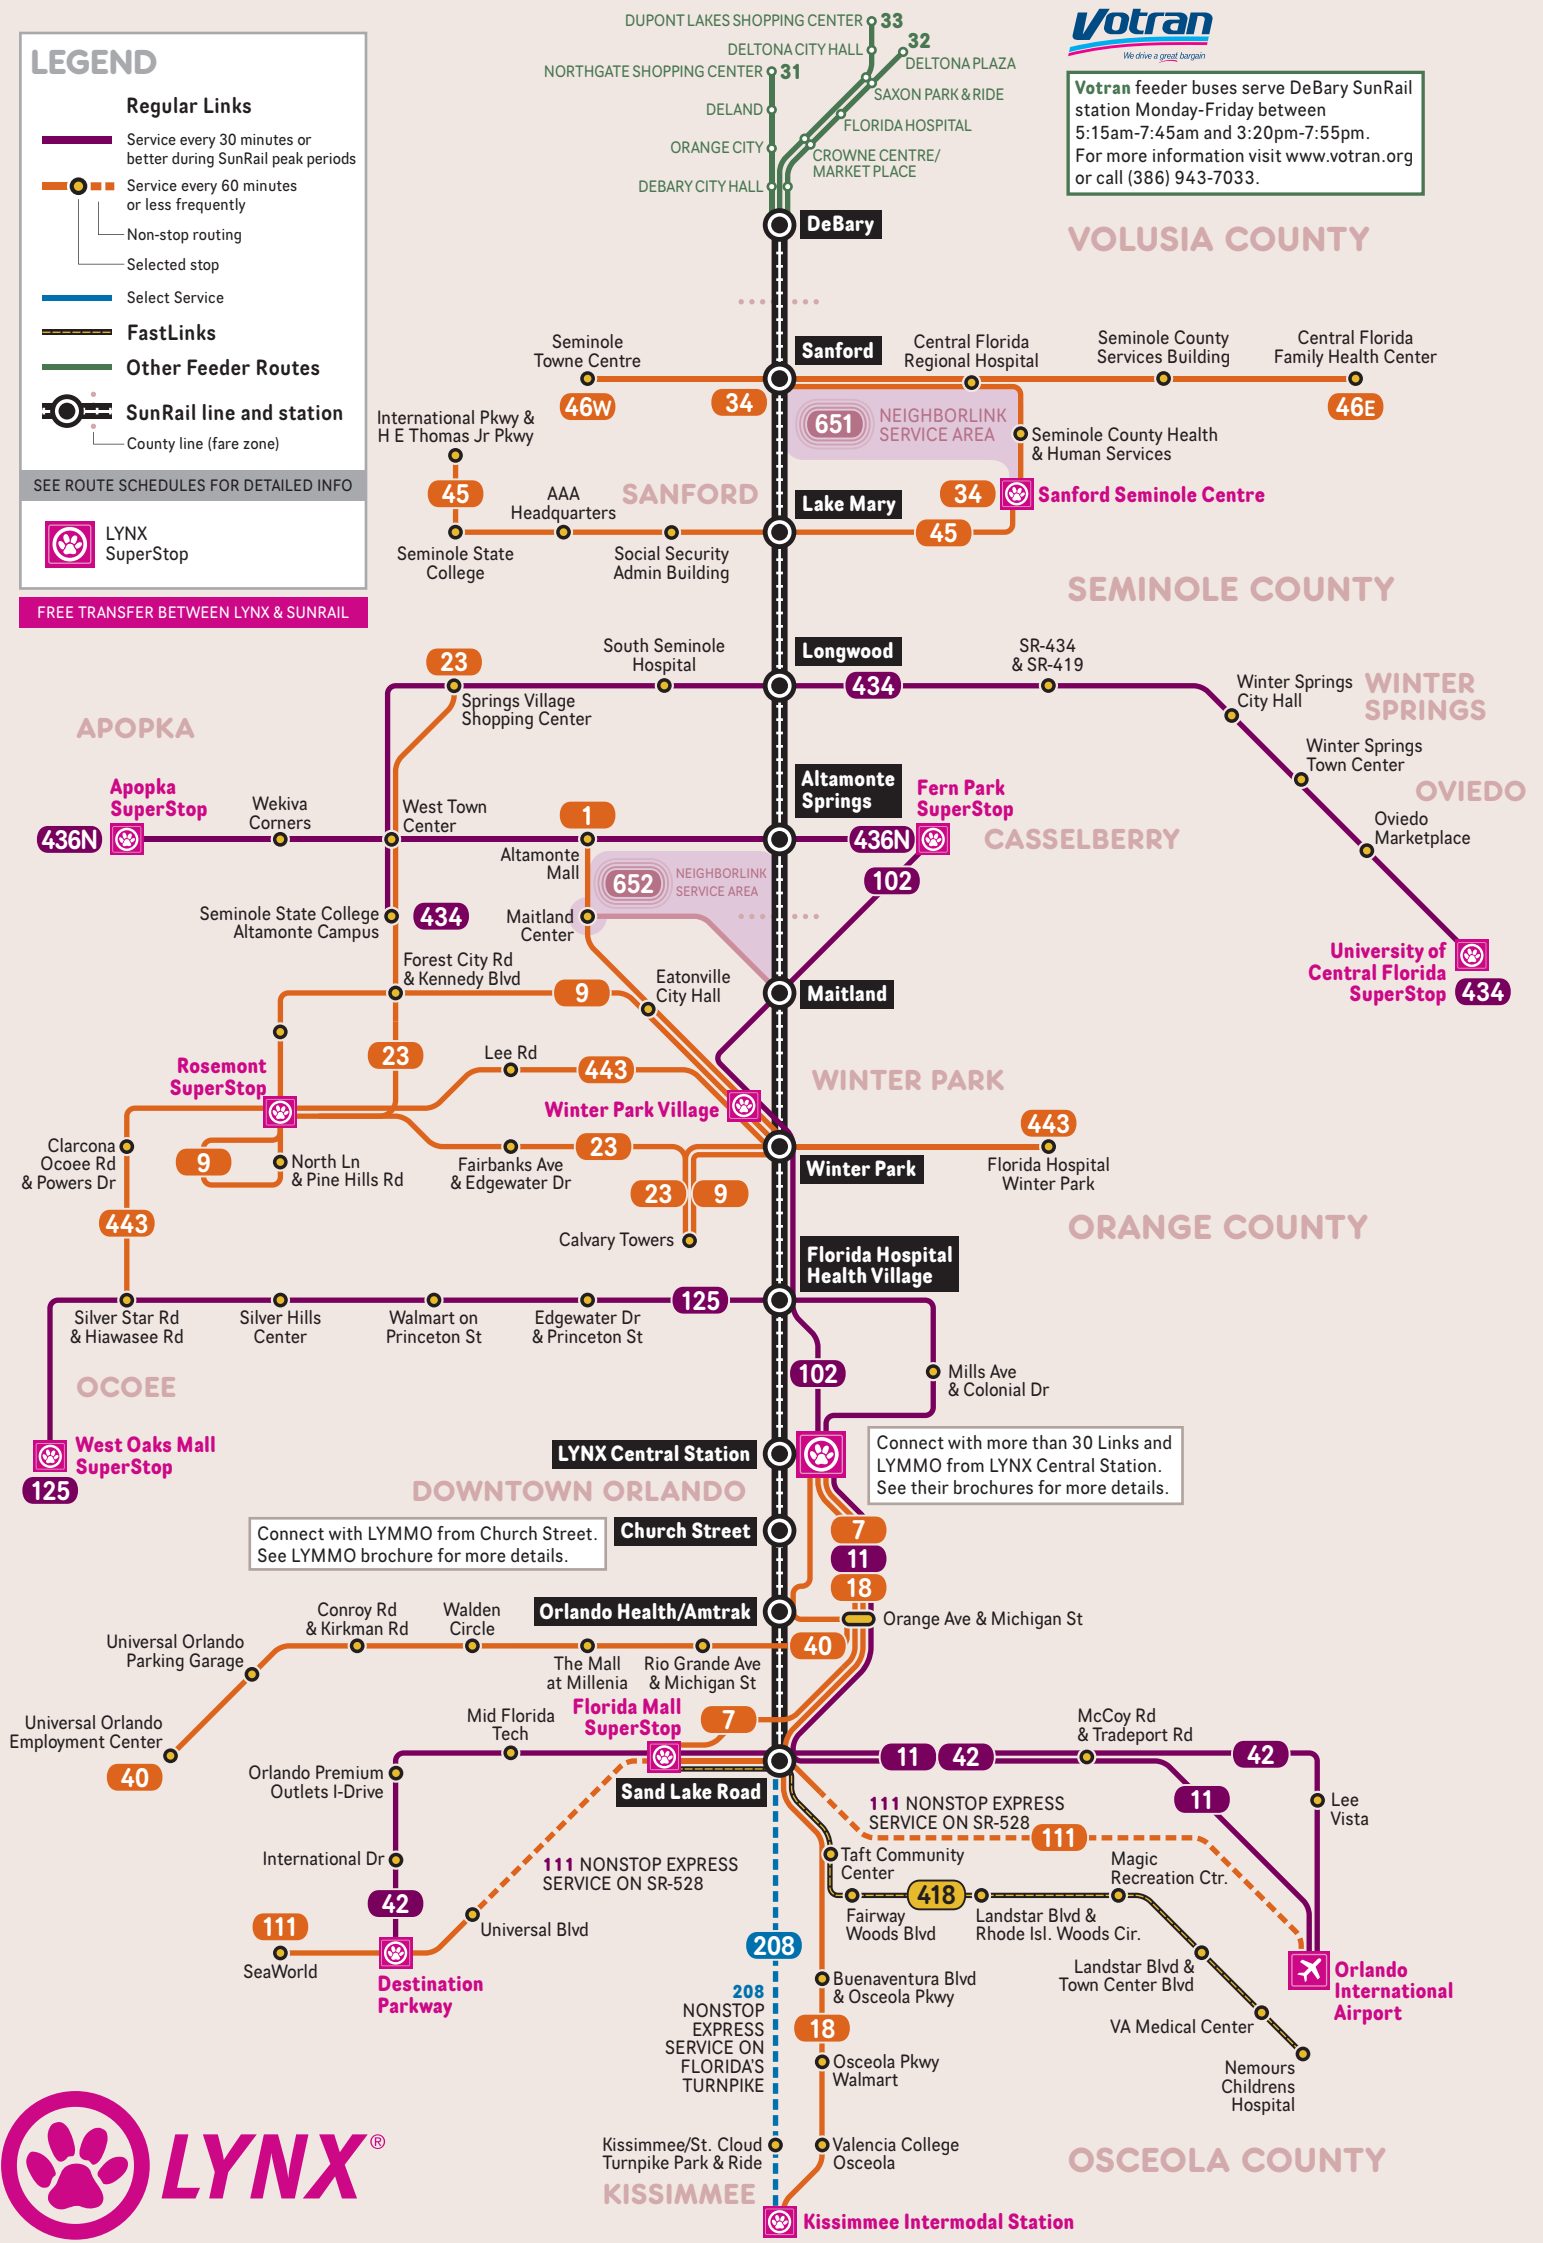

SUNRAIL CONNECTIONS

Schematic Map
Not to Scale

LEGEND

- Regular Links**
 - Service every 30 minutes or better during SunRail peak periods
 - Service every 60 minutes or less frequently
 - Non-stop routing
 - Selected stop
 - Select Service
- FastLinks**
- Other Feeder Routes**
- SunRail line and station**
 - County line (fare zone)

SEE ROUTE SCHEDULES FOR DETAILED INFO

LYNX SuperStop

FREE TRANSFER BETWEEN LYNX & SUNRAIL

Votran feeder buses serve DeBary SunRail station Monday-Friday between 5:15am-7:45am and 3:20pm-7:55pm. For more information visit www.votran.org or call (386) 943-7033.

* SunRail peak service is generally 5:30 am – 8:30 am and 4:00 – 7:00 pm weekdays; however, times vary based on SunRail station location and direction of travel. Please check schedule information at www.SunRail.com prior to travel.

LYNX BUS SERVICE BROCHURES

- | | |
|--|--|
| A Apopka SuperStop | L LYNX Central Station |
| B Colonial Plaza SuperStop | M LYMMO |
| C Colonial Dr East/West | N Orlando International Airport |
| D Colonial Dr West/West Oaks Mall | O Poinciana Walmart Center |
| E Destination Parkway | P Rosemont SuperStop |
| F Dixie Belle Dr & Gatlin Ave | Q Sanford Seminole Centre |
| G FastLink Services | R SunRail Connections |
| H Fern Park SuperStop | S UCF Area |
| I Florida Mall SuperStop | T Disney Area |
| J Haines City | U Washington Shores SuperStop |
| K Kissimmee Intermodal Station | V Winter Park Village Area |