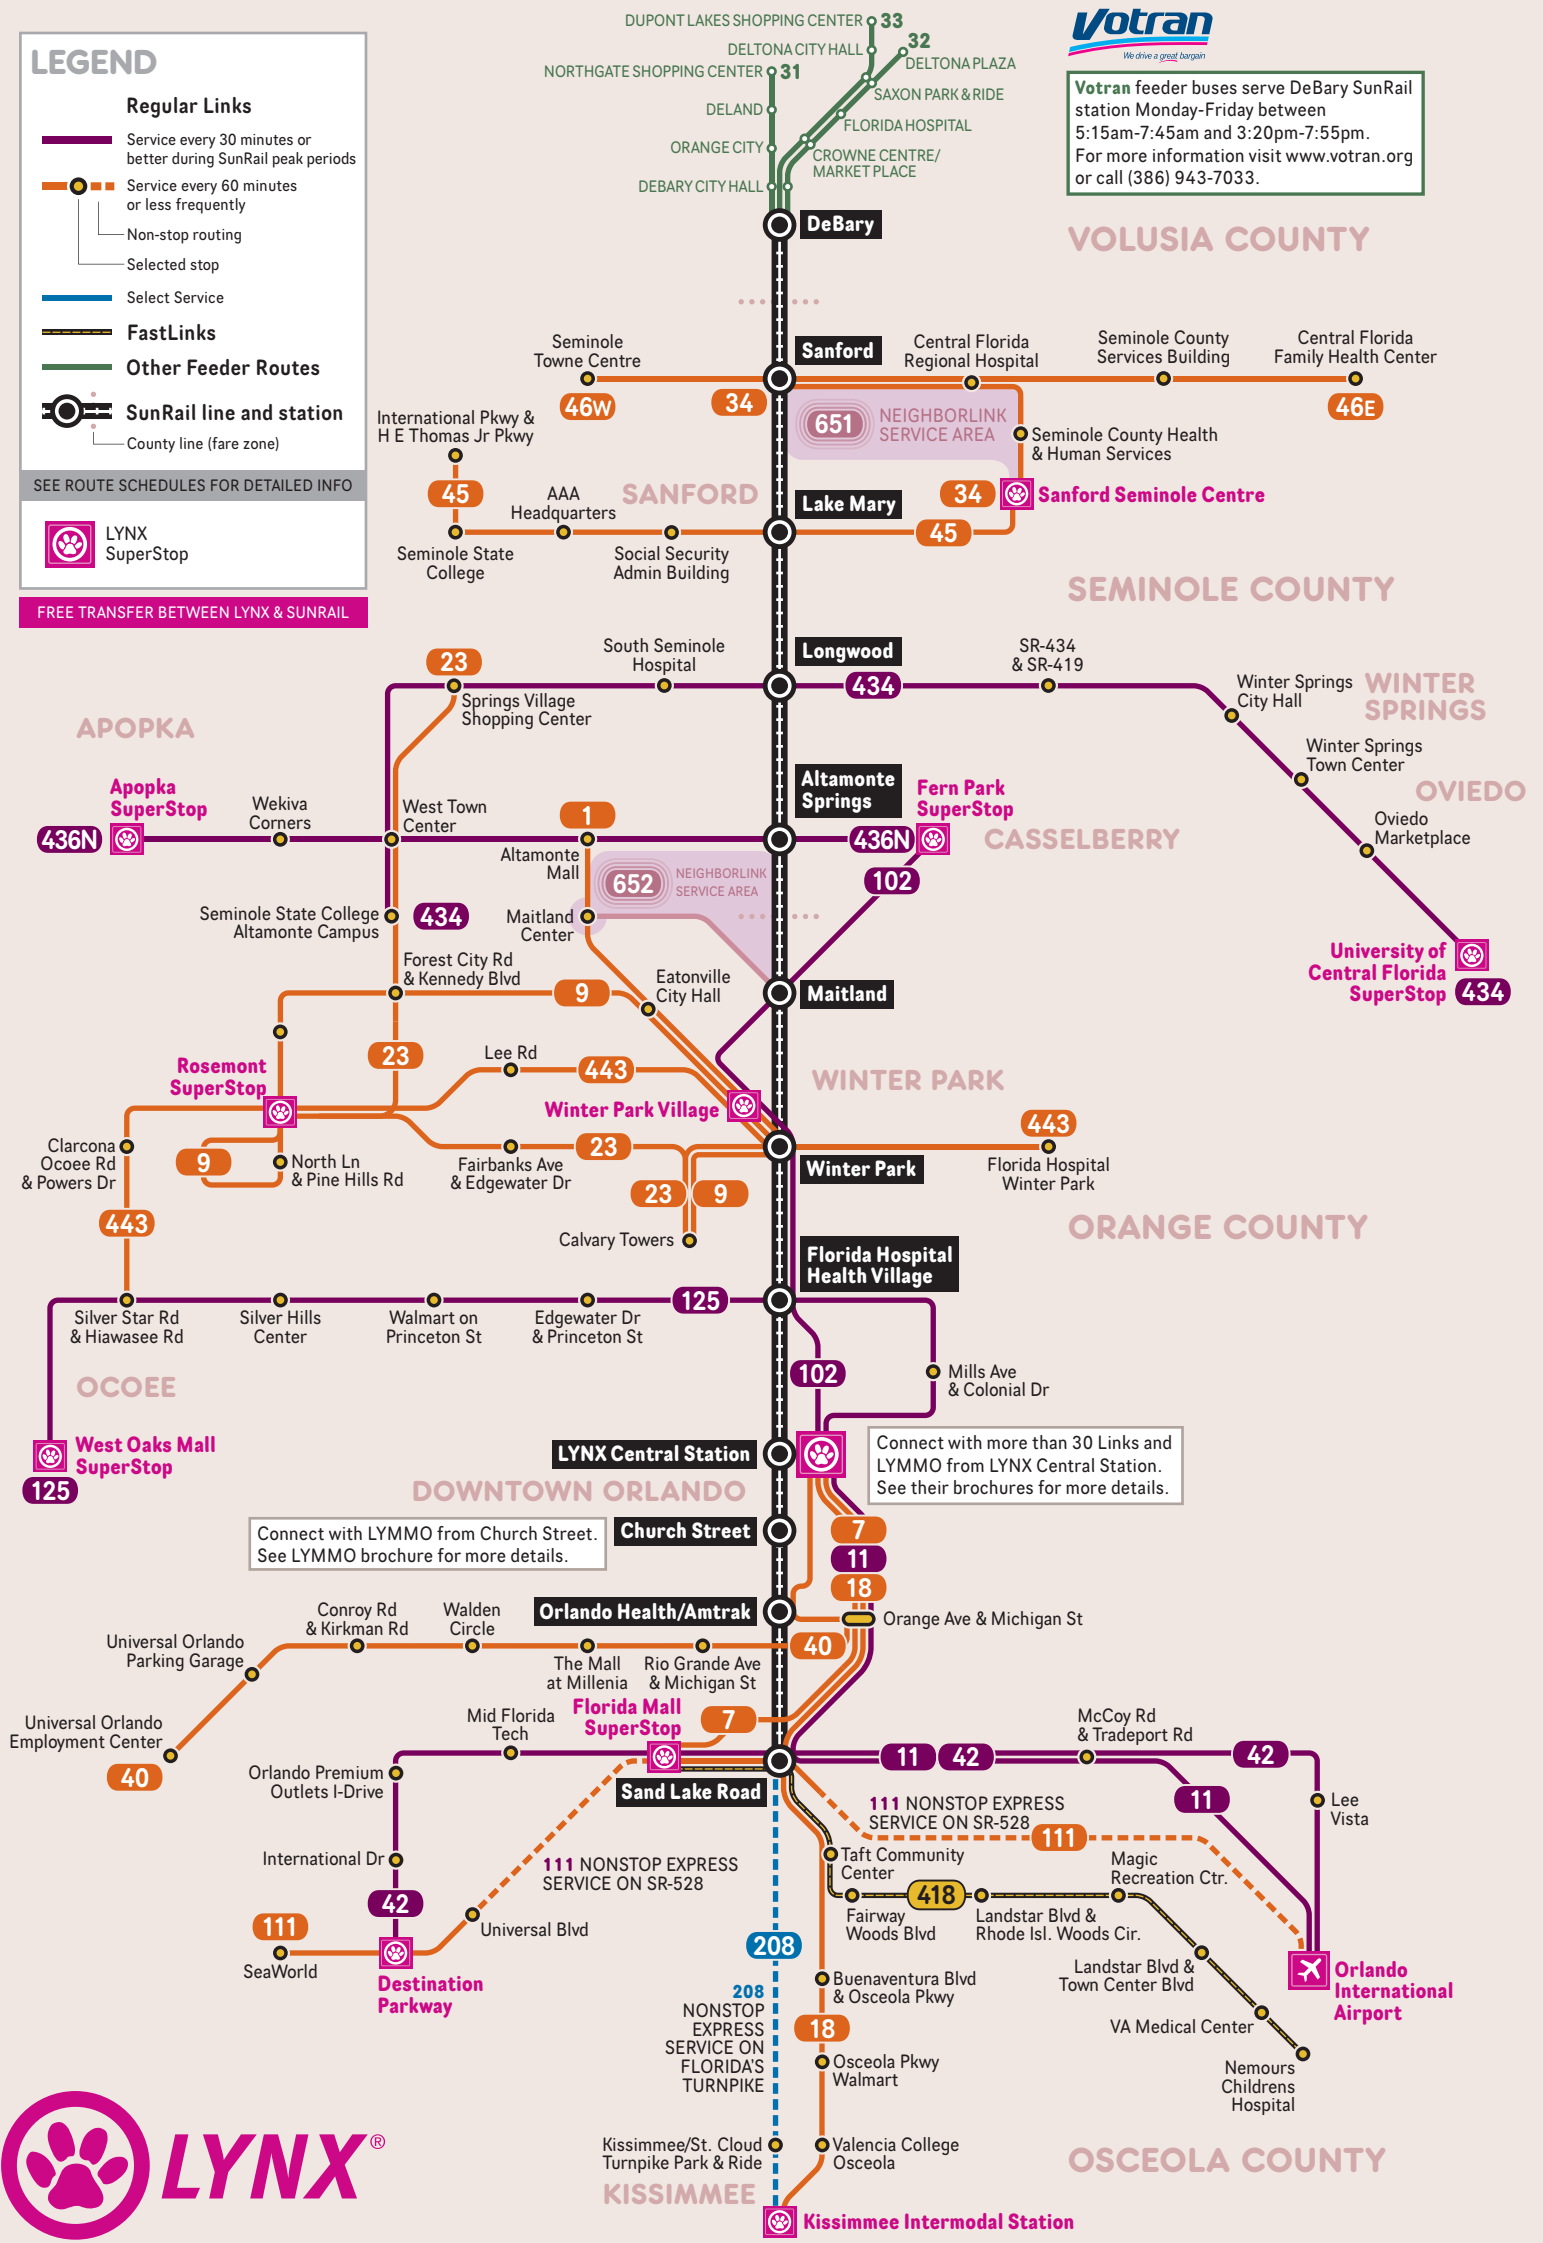

SUNRAIL CONNECTIONS

Schematic Map
Not to Scale

LEGEND

Regular Links

- Service every 30 minutes or better during SunRail peak periods
- Service every 60 minutes or less frequently
- Non-stop routing
- Selected stop
- Select Service

FastLinks

Other Feeder Routes

SunRail line and station

County line (fare zone)

SEE ROUTE SCHEDULES FOR DETAILED INFO

LYNX SuperStop

FREE TRANSFER BETWEEN LYNX & SUNRAIL

Votran feeder buses serve DeBary SunRail station Monday-Friday between 5:15am-7:45am and 3:20pm-7:55pm. For more information visit www.votran.org or call (386) 943-7033.

WELCOME ABOARD!

LYNX operates 88 Links to great places throughout Central Florida. If you don't see your destination here, **CONTACT US** and we can connect you to the right Link for your trip.

Riding LYNX is also easy on your wallet. You can pay for your trip as you board the bus.

LYNX BUS SERVICE BROCHURES

- | | |
|--|--|
| A Apopka SuperStop | L LYNX Central Station |
| B Colonial Plaza SuperStop | M LYMMO |
| C Colonial Dr East/West | N Orlando International Airport |
| D Colonial Dr West/West Oaks Mall | O Poinciana Walmart Center |
| E Destination Parkway | P Rosemont SuperStop |
| F Dixie Belle Dr & Gatlin Ave | Q Sanford Seminole Centre |
| G FastLink Services | R SunRail Connections |
| H Fern Park SuperStop | S UCF Area |
| I Florida Mall SuperStop | T Disney Area |
| J Haines City | U Washington Shores SuperStop |
| K Kissimmee Intermodal Station | V Winter Park Village Area |