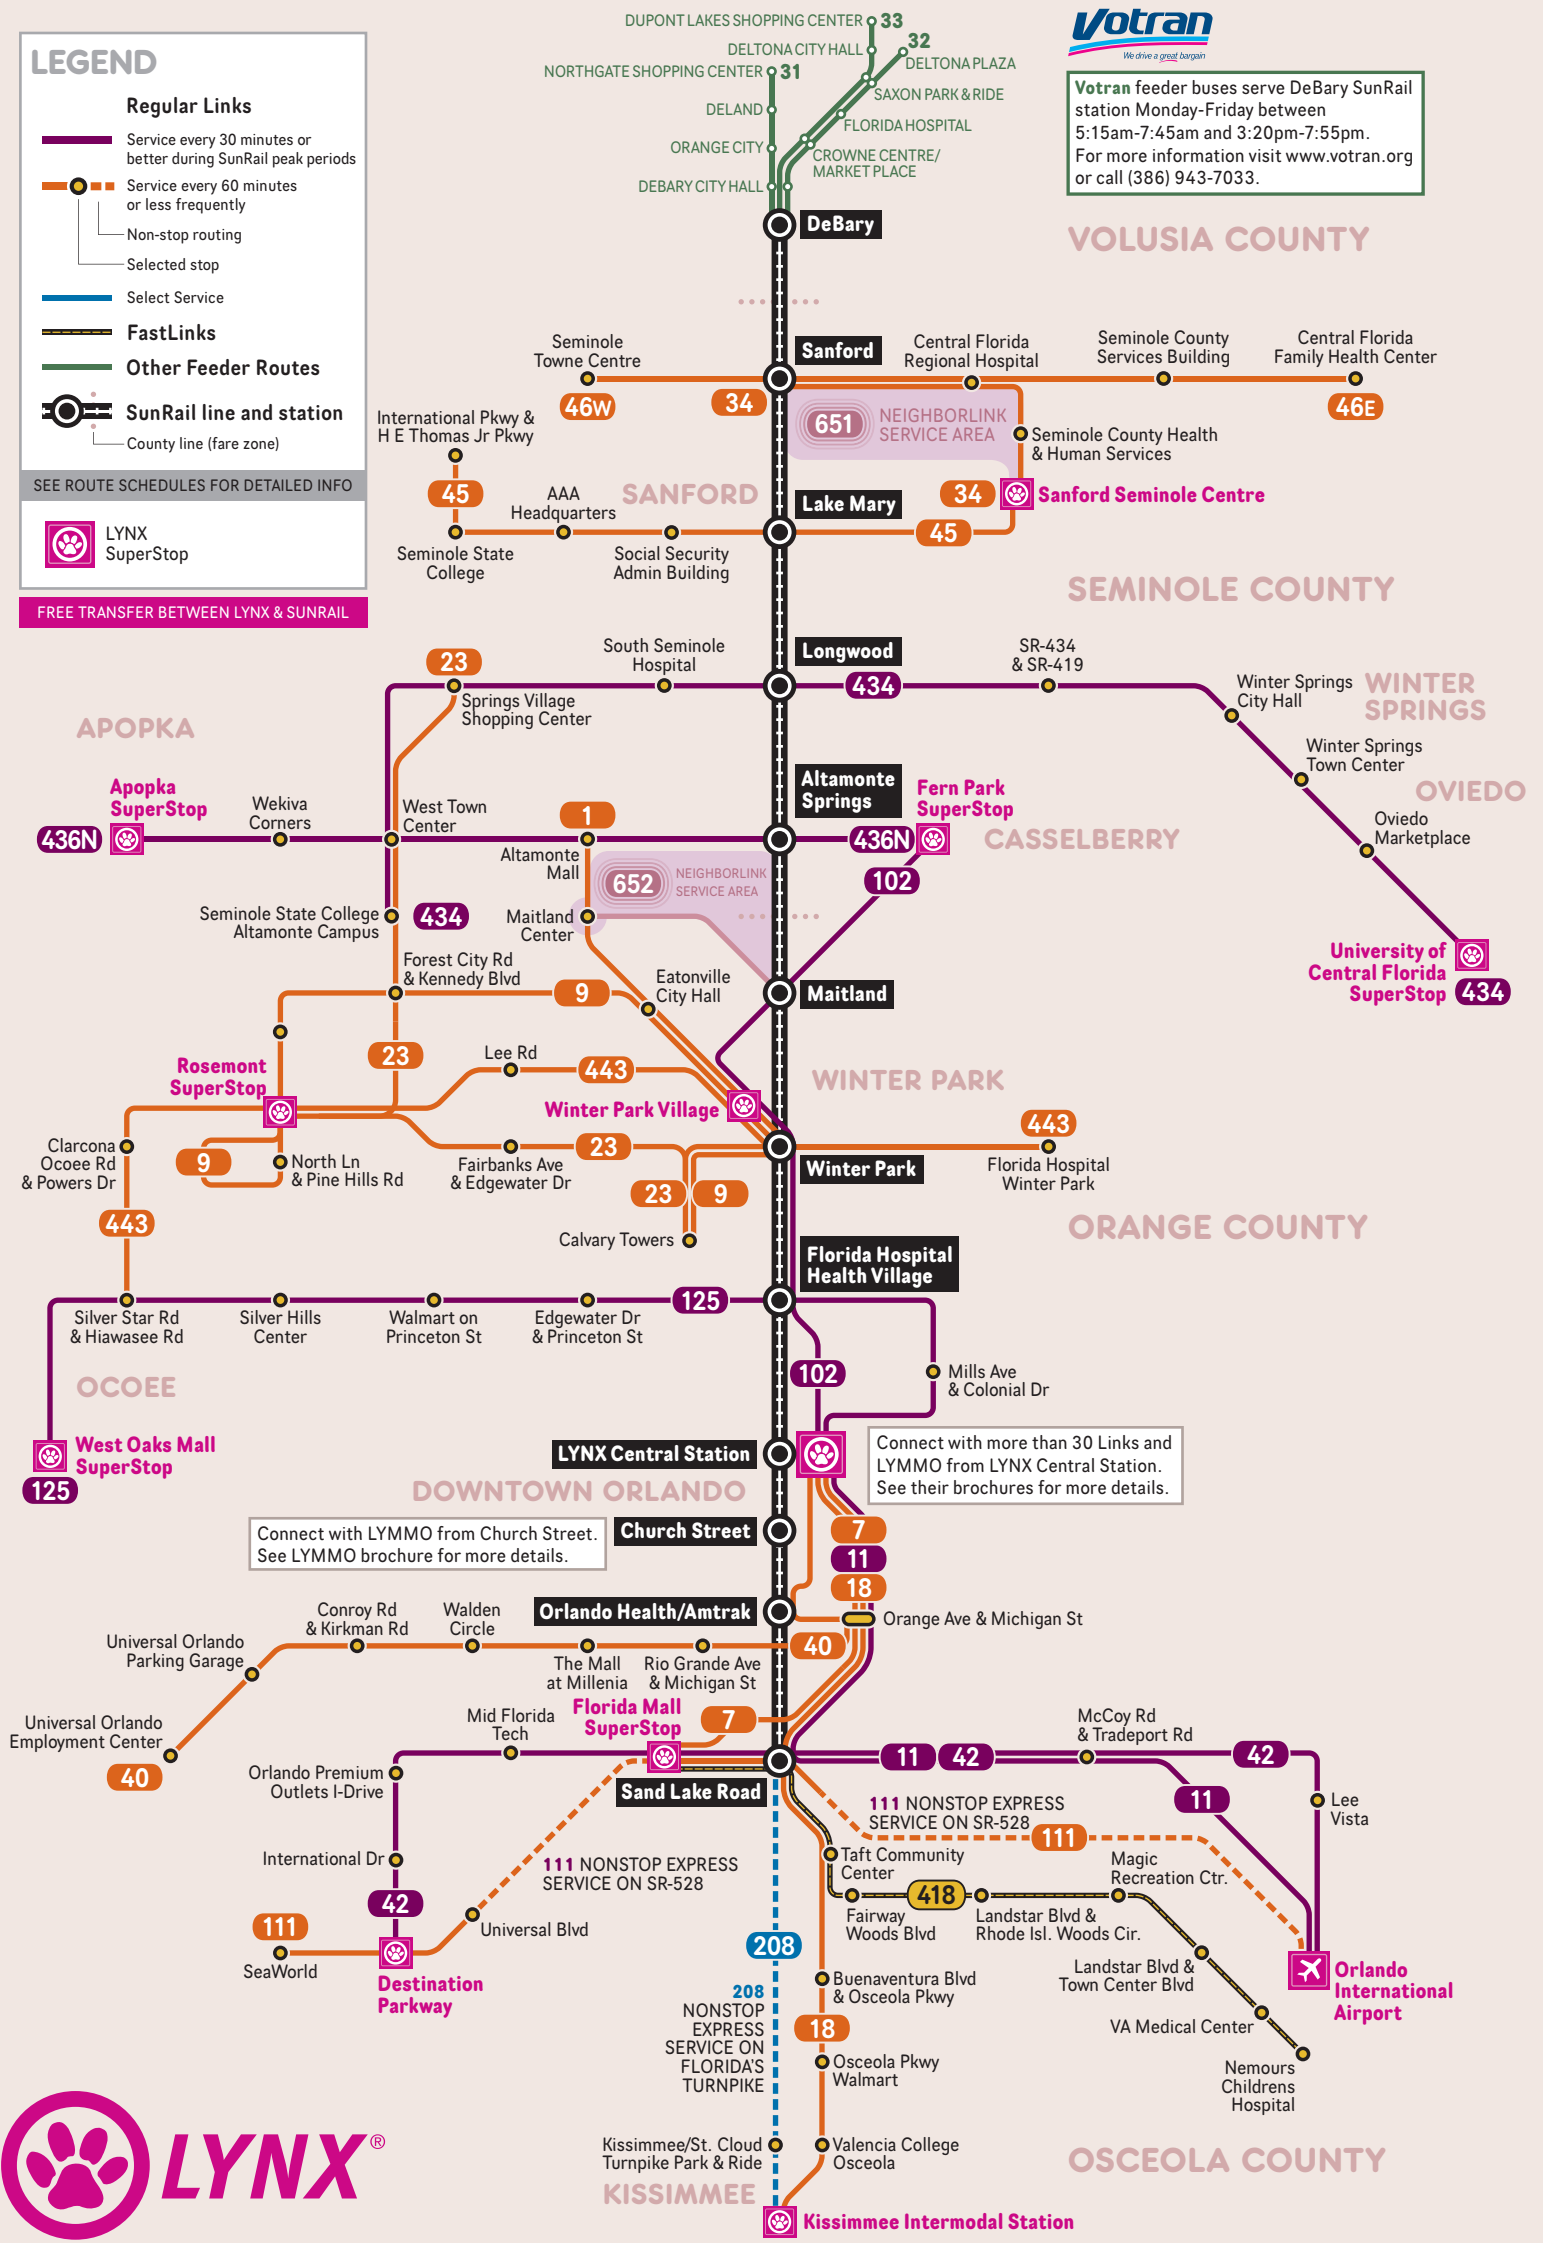

SUNRAIL CONNECTIONS

Schematic Map
Not to Scale

LEGEND

Regular Links

- Service every 30 minutes or better during SunRail peak periods
- Service every 60 minutes or less frequently
- Non-stop routing
- Selected stop
- Select Service

FastLinks

Other Feeder Routes

SunRail line and station

County line (fare zone)

SEE ROUTE SCHEDULES FOR DETAILED INFO

LYNX SuperStop

FREE TRANSFER BETWEEN LYNX & SUNRAIL

Votran feeder buses serve DeBary SunRail station Monday-Friday between 5:15am-7:45am and 3:20pm-7:55pm. For more information visit www.votran.org or call (386) 943-7033.

LYNX operates 88 Links to great places throughout Central Florida. If you don't see your destination here, **CONTACT US** and we can connect you to the right Link for your trip. Riding LYNX is also easy on your wallet. You can pay for your trip as you board the bus. Ready to roll? Look inside for more info...

LYNX BUS SERVICE BROCHURES

- | | |
|--|--|
| A Apopka SuperStop | L LYNX Central Station |
| B Colonial Plaza SuperStop | M LYMMO |
| C Colonial Dr East/West | N Orlando International Airport |
| D Colonial Dr West/West Oaks Mall | O Poinciana Walmart Center |
| E Destination Parkway | P Rosemont SuperStop |
| F Dixie Belle Dr & Gatlin Ave | Q Sanford Seminole Centre |
| G FastLink Services | R SunRail Connections |
| H Fern Park SuperStop | S UCF Area |
| I Florida Mall SuperStop | T Disney Area |
| J Haines City | U Washington Shores SuperStop |
| K Kissimmee Intermodal Station | V Winter Park Village Area |